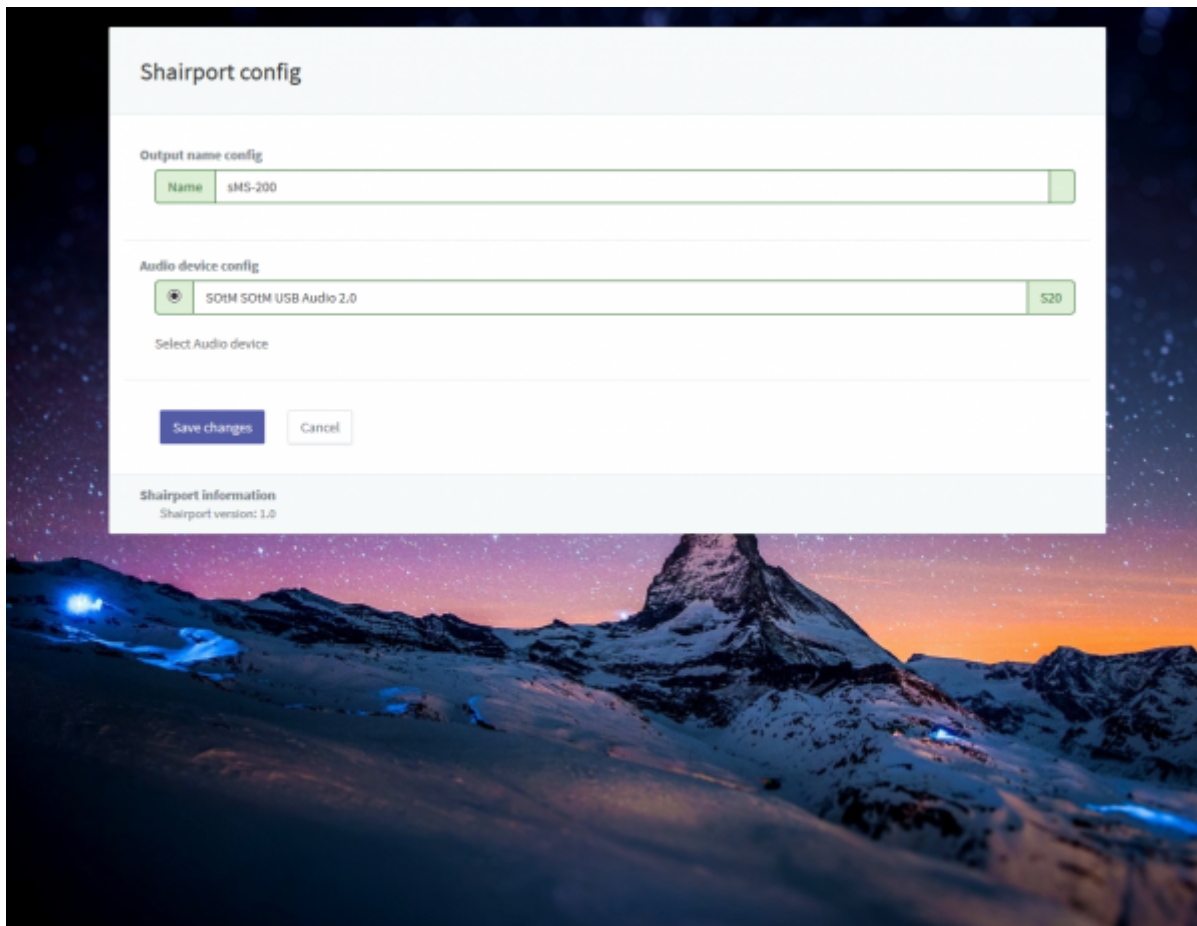

Shairport

Shairport is a clone of Apple®'s AirPlay® feature. You can use Shairport feature on Eunhasu web gui as the same as Apple®'s AirPlay® feature.

Shairport config page is simple. Activate Shairport feature and check the USB audio device is recognized normally.

An example of operating by Music app. Other apps could be different UI/UX to select an audio output.

Touch airplay icon at the bottom of Music app,

Select an output device like a screen shot. If you select the sMS-200 as an output device, music would be playing out from sMS-200 device.