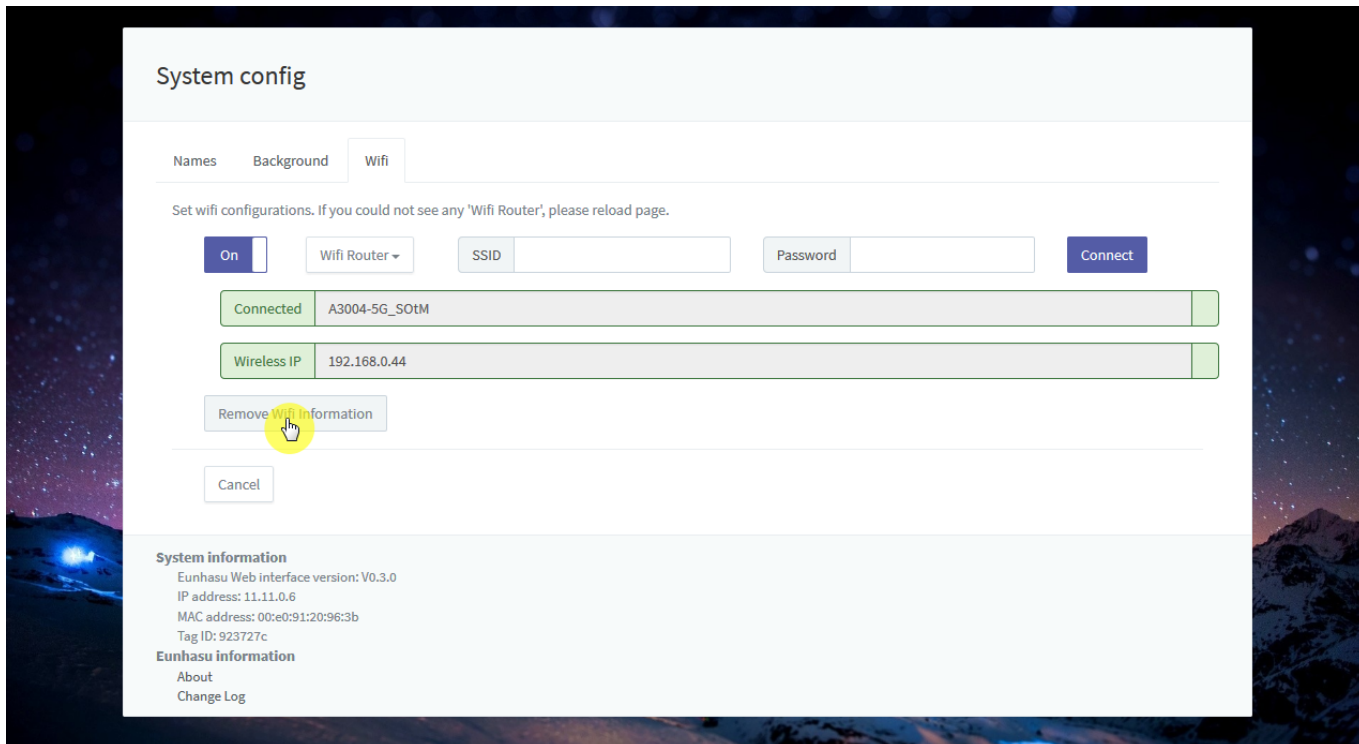

Requirement

- SMS-200 V0.3.0 above or SMS-1000SQ Eunhasu V0.3.0 above
- Wifi dongle
 - RTL8812AU chipset

Simple Instruction

Connect Wifi USB dongle into USB port. To setup Wifi feature on Eunhasu, the wired LAN should be connected.

Click 'Wifi' tab in System config page.

Click 'Wifi Router' button to show Wireless Access Point and it will take a few minutes to be detected the AP.

Select AP what you want.

Enter a password or secret if required.

Wait till the progress will be done.

After connecting successfully, you can see IP address like the screen shot below.

'Remove Wifi Information' button will remove all stored information include the name and password.