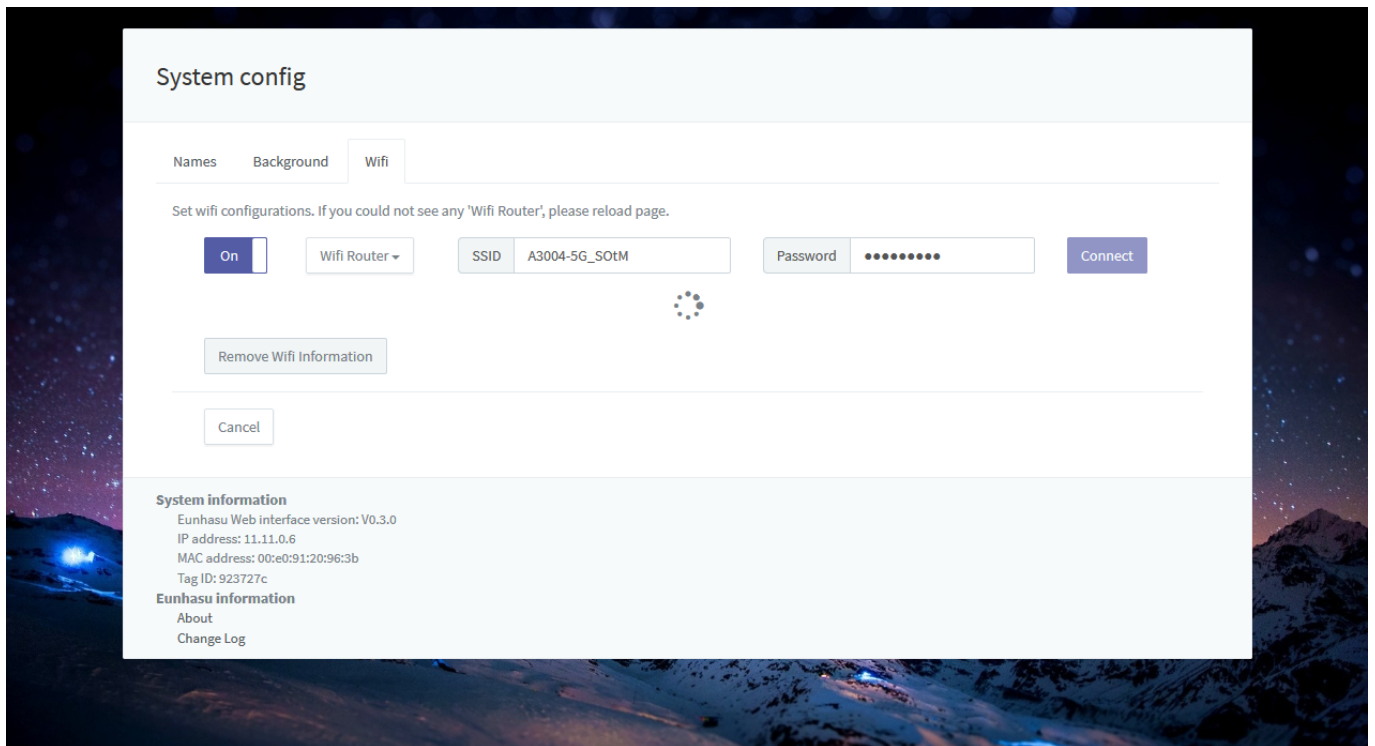

Requirement

- SMS-200 V0.3.0 above or SMS-1000SQ Eunhasu V0.3.0 above
- Wifi dongle
 - RTL8812AU chipset

Simple Instruction

Connect Wifi USB dongle into USB port. To setup Wifi feature on Eunhasu, the wired LAN should be connected.

Click 'Wifi' tab in System config page.

Click 'Wifi Router' button to show Wireless Access Point and it will take a few minutes to be detected the AP.

Select AP what you want.

Enter a password or secret if required.

Wait till the progress will be done.

After connecting successfully, you can see IP address like the screen shot below.

'Remove Wifi Information' button will remove all stored information include the name and password.