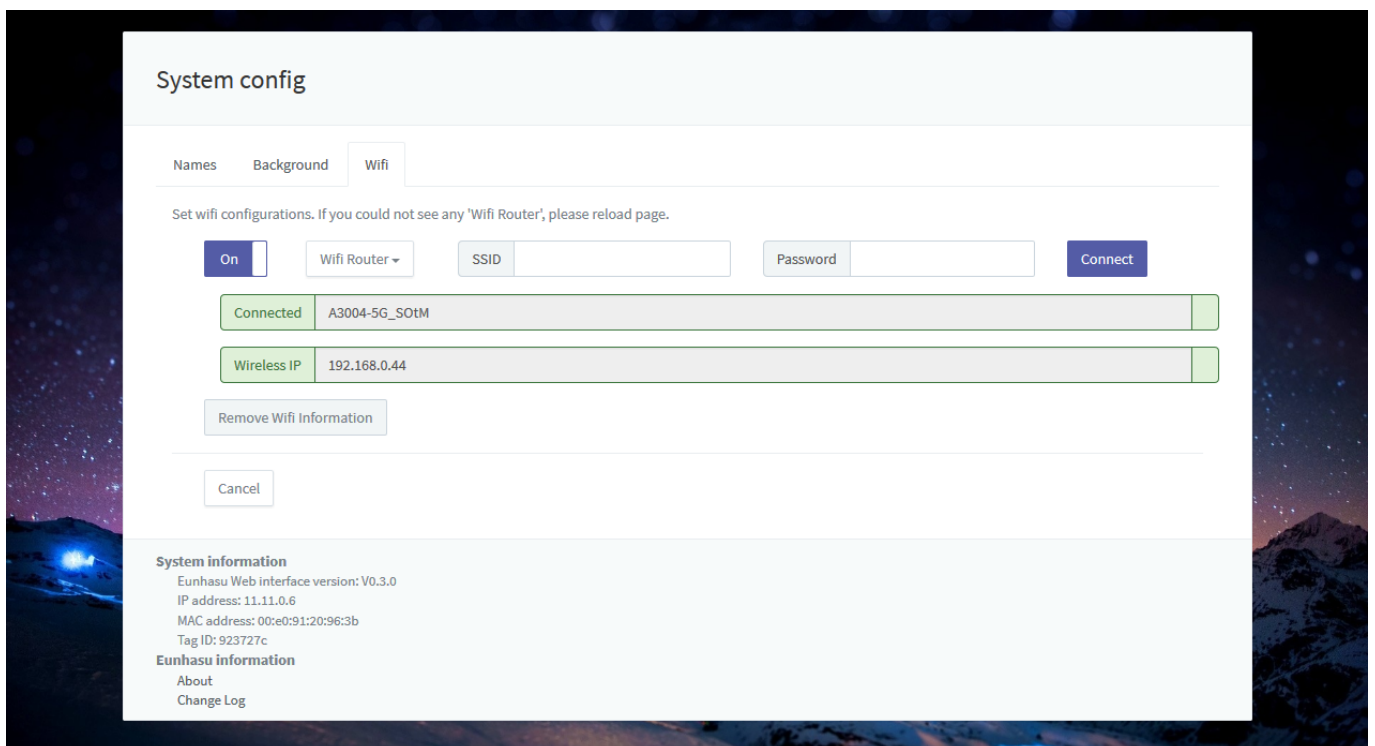

Requirement

- SMS-200 V0.3.0 above or SMS-1000SQ Eunhasu V0.3.0 above
- Wifi dongle
 - RTL8812AU chipset

Simple Instruction

Connect Wifi USB dongle into USB port. To setup Wifi feature on Eunhasu, the wired LAN should be connected.

Click 'Wifi' tab in System config page.

Click 'Wifi Router' button to show Wireless Access Point and it will take a few minutes to be detected the AP.

Select AP what you want.

Enter a password or secret if required.

Wait till the progress will be done.

After connecting successfully, you can see IP address like the screen shot below.

'Remove Wifi Information' button will remove all stored information include the name and password.