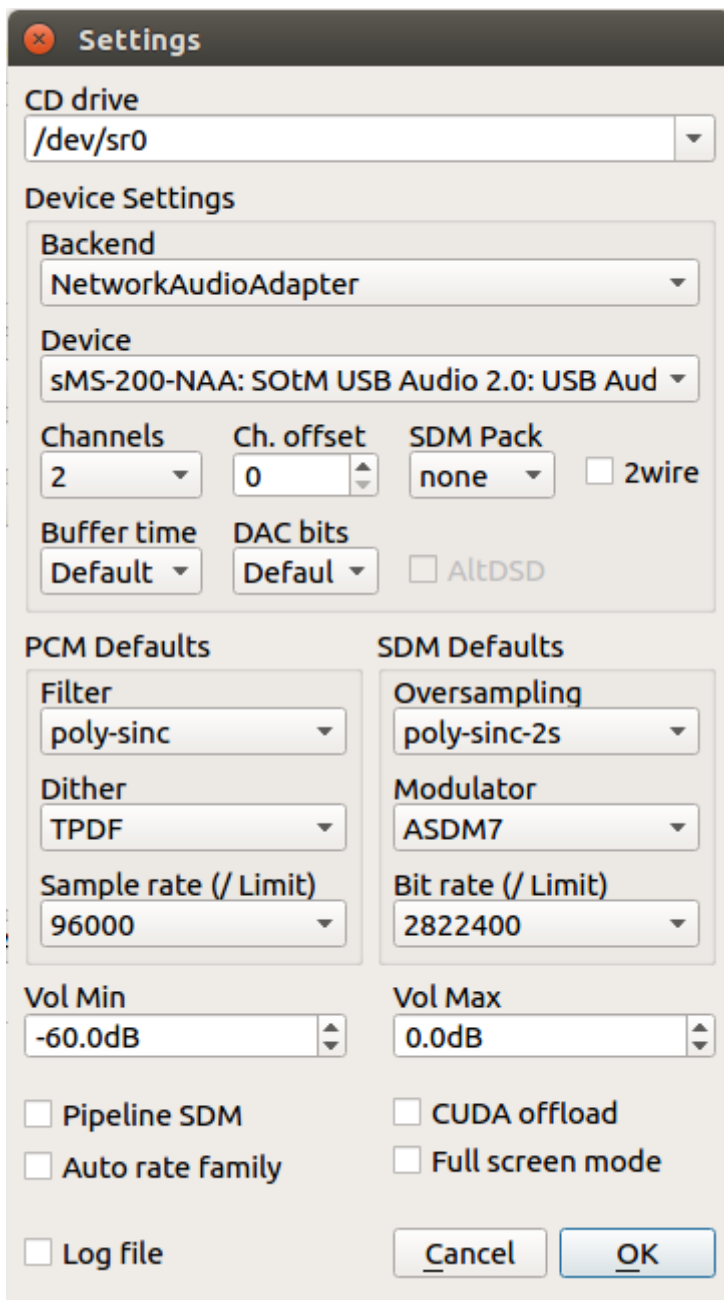

You can change device name for HQPlayer Desktop in Eunhasu's HQPlayer NAA config page.

This screen shot is from HQPlayer Desktop settings menu, you can see a name of NAA device.

simple demo video

Last Updated: 2017/01/31 19:26