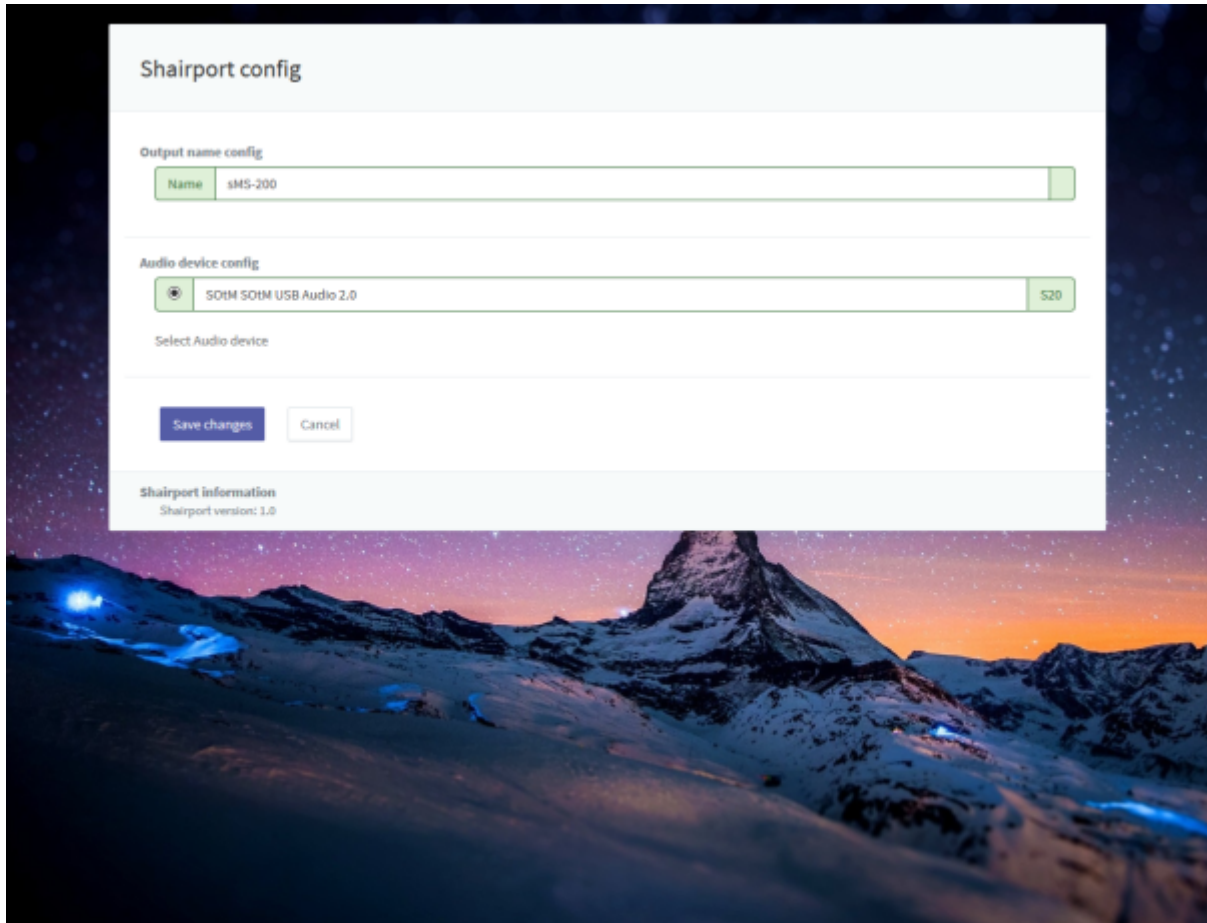

Shairport

Shairport is a clone of Apple®'s AirPlay® feature. You can use Shairport feature on Eunhasu web gui as the same as Apple®'s AirPlay® feature.

Shairport config page is simple. Activate Shairport feature and check the USB audio device is recognized normally.

An example of operating by Music app. Other apps could be different UI/UX to select an audio output.

Touch airplay icon at the bottom of Music app,

Select an output device like a screen shot. If you select the SMS-200 as an output device, music would be playing out from SMS-200 device.