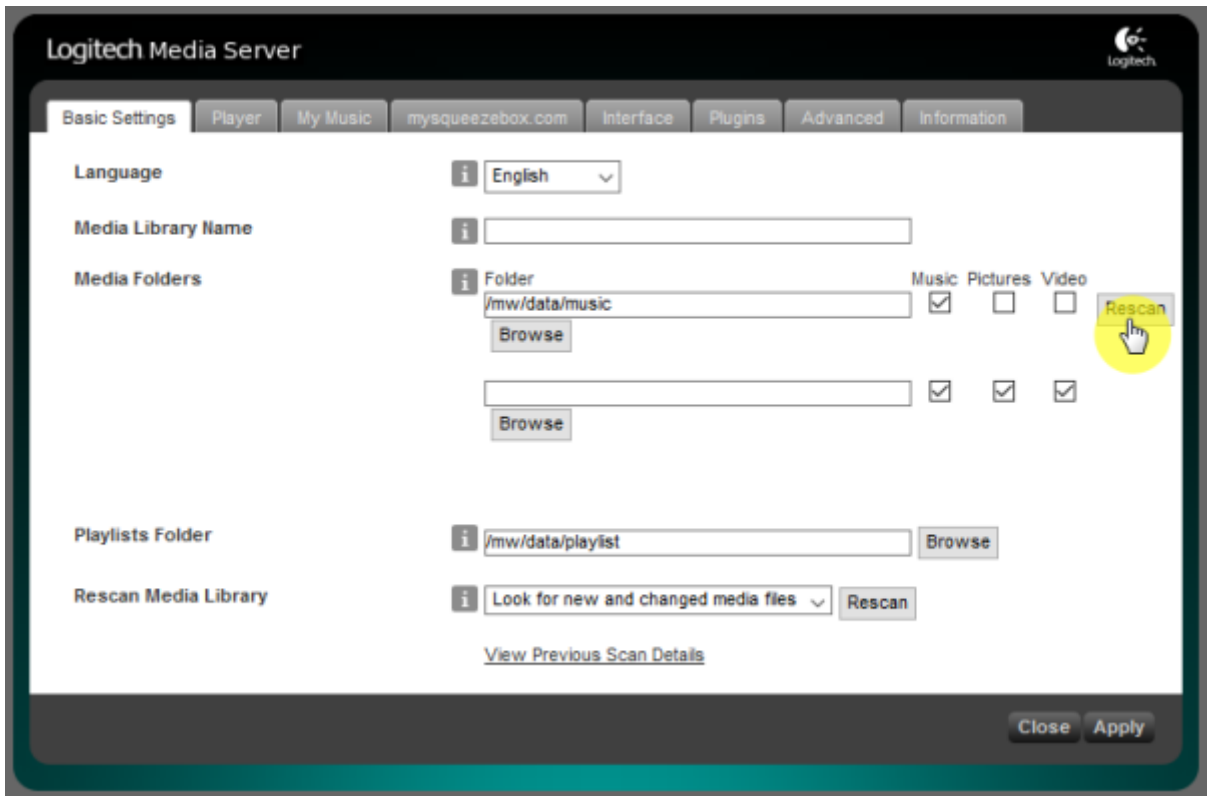

Click "Scanning - View Progress" link at bottom of page if you'd like to see scanning states.