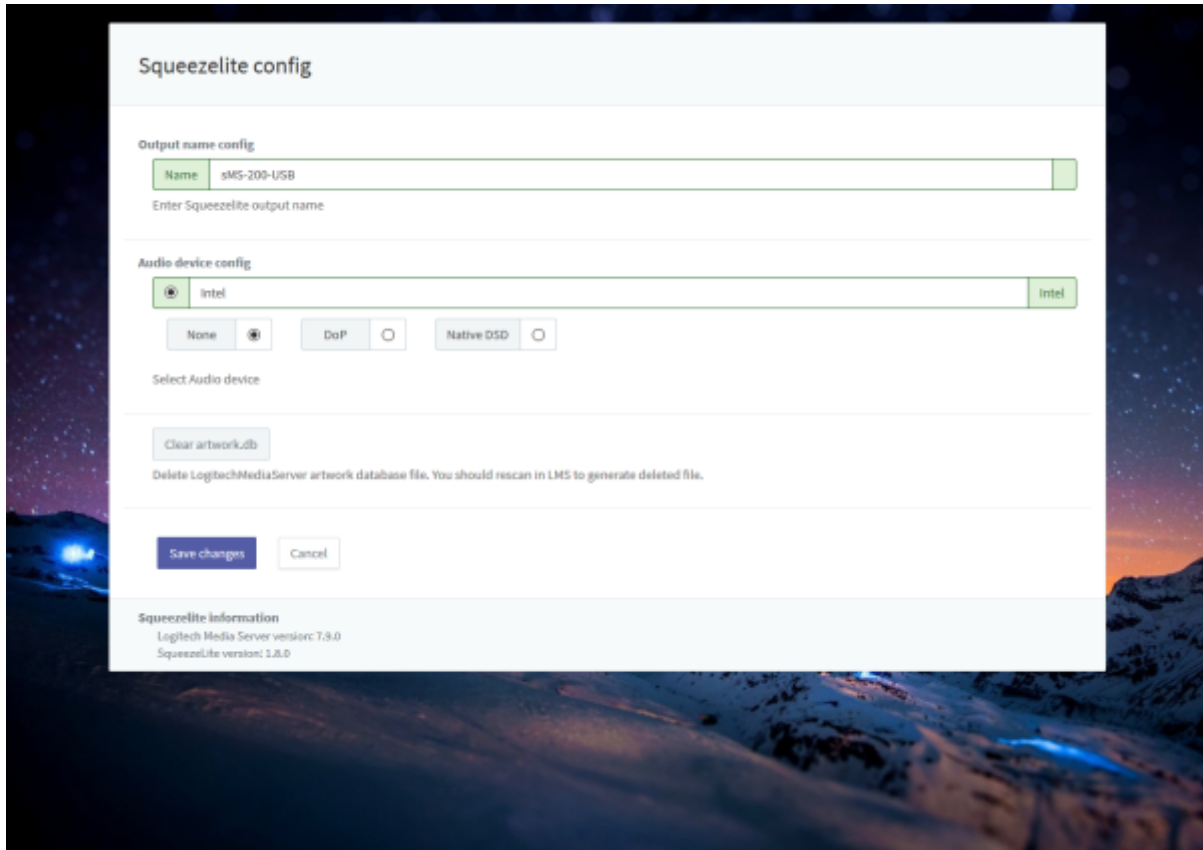

Squeezelite / Logitech Media Server

Squeezelite is a network music player which could be used with Logitech Media Server(aka. LMS). Eunhasu has LMS inside of itself which is available Tidal, Qobuz and internet radio.