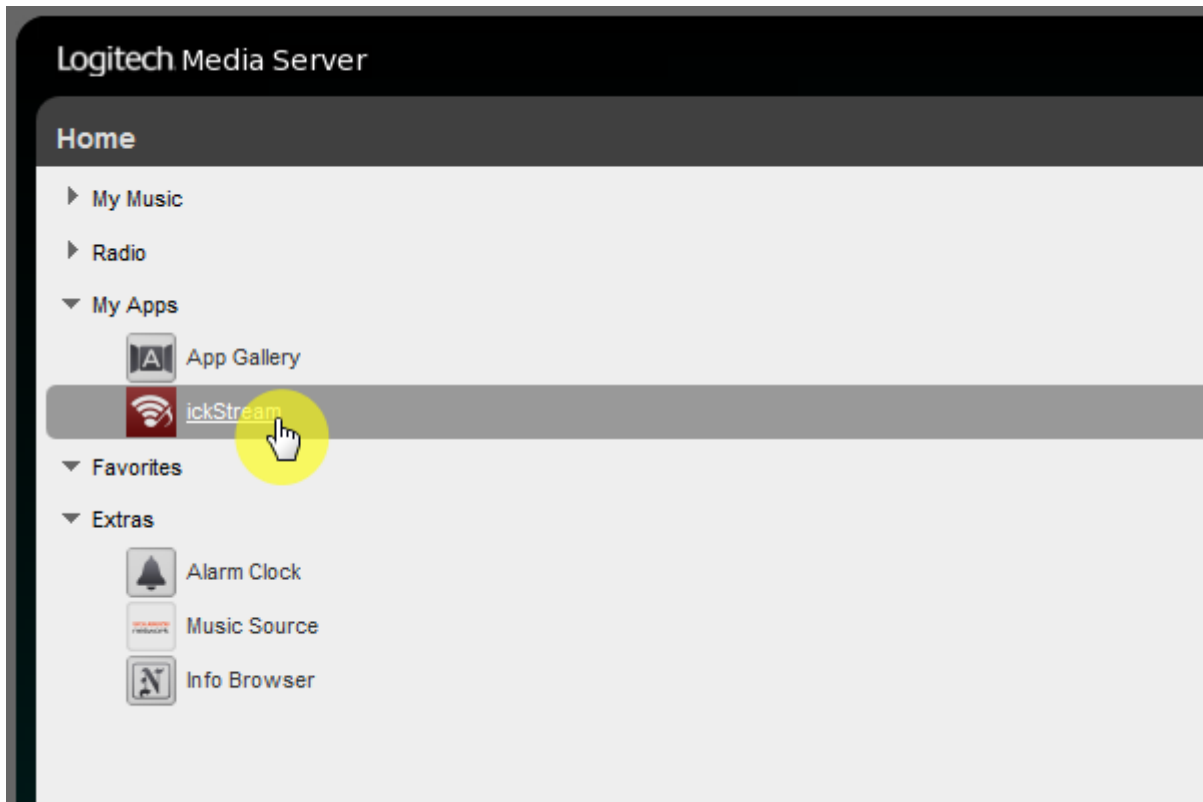

Scanning states screen.

ickStream plugin provides lots of third-party feature like Quboz, TIDAL. Install guide are following.

- http://wiki.ickstream.com/index.php/Open_Beta_Squeezebox_Installation

After finish ickStream plugin installation, you have to agree EULA and login ickStream in LMS > Settings > Advanced > ickStream page.

Login complete.

You can see ickStream item in My Apps of LMS main screen.

Video: how to install and set Spotify plugin in LMS; Spotify premium account required.

Last Updated: 2017/01/31 21:00

From: <https://docs.sotm-audio.com/> - SOTM docs