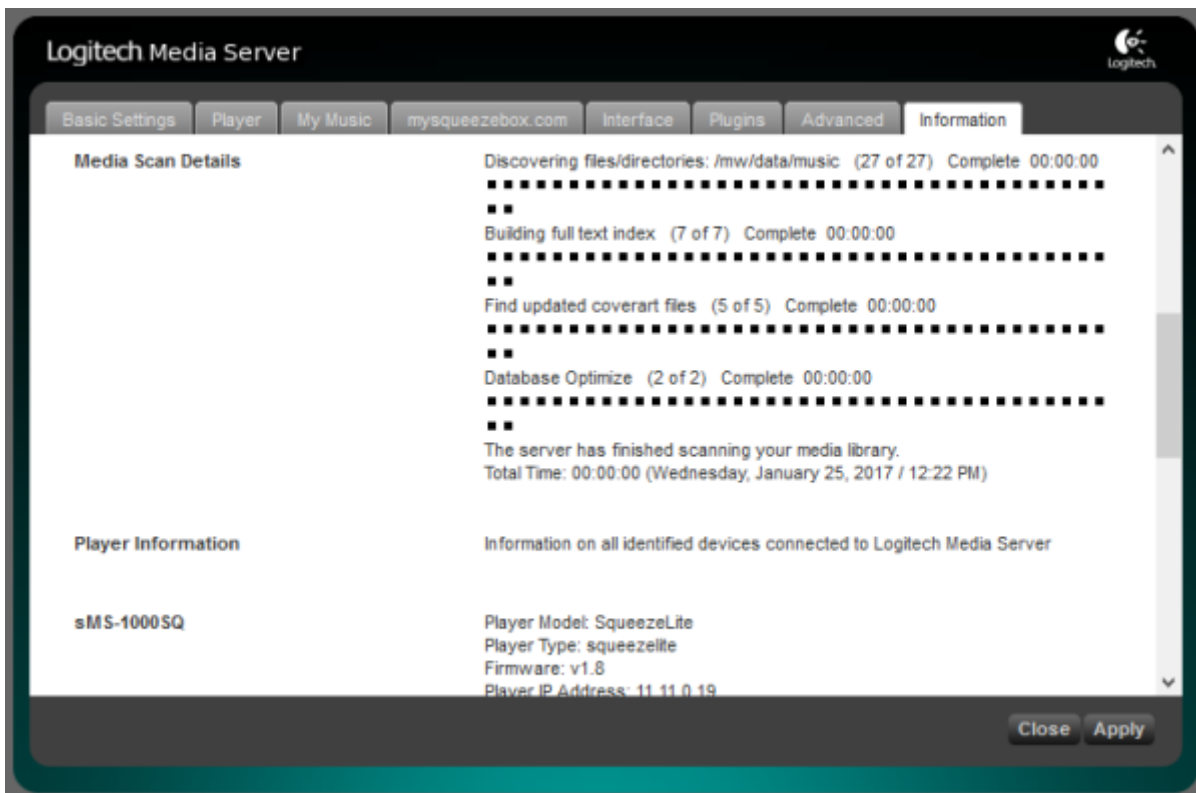

LMS library rescan guide.

[Move on to Settings menu page.](#)

Click "Rescan" button to start scan on Basic Settings tab.

Click "Scanning - View Progress" link at bottom of page if you'd like to see scanning states.

Scanning states screen.

ickStream plugin provides lots of third-party feature like Quboz, TIDAL. Install guide are following.

- http://wiki.ickstream.com/index.php/Open_Beta_Squeezebox_Installation

After finish ickStream plugin installation, you have to agree EULA and login ickStream in LMS > Settings > Advanced > ickStream page.