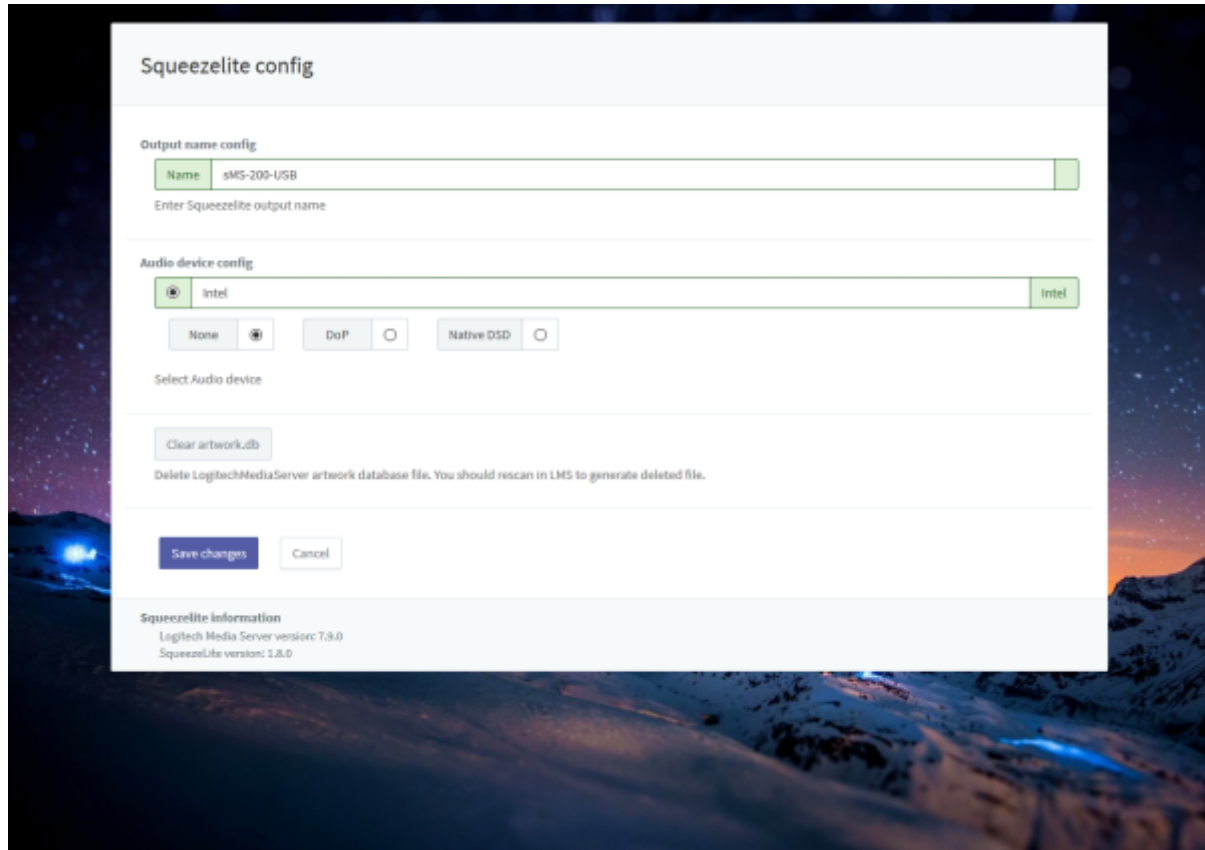

Squeezelite / Logitech Media Server

Squeezelite is a network music player which could be used with Logitech Media Server(aka. LMS). Eunhasu has LMS inside of itself which is available Tidal, Qobuz and internet radio.