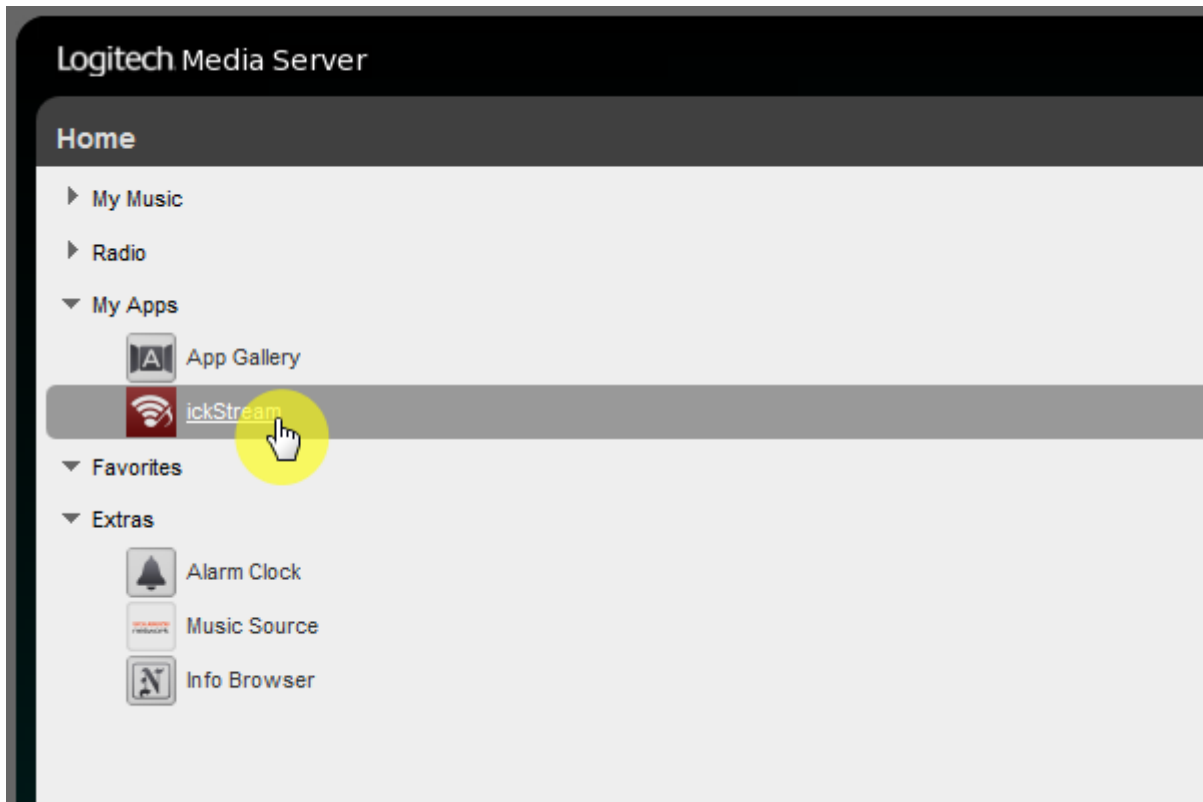

Video: how to install and set Spotify plugin in LMS; Spotify premium account required.

Last Updated: 2017/01/31 21:00

From:
<https://docs.sotm-audio.com/> - **SOTM docs**

Permanent link:
<https://docs.sotm-audio.com/doku.php?id=en:squeezelite&rev=1485914449>

Last update: **2017/01/31 21:00**