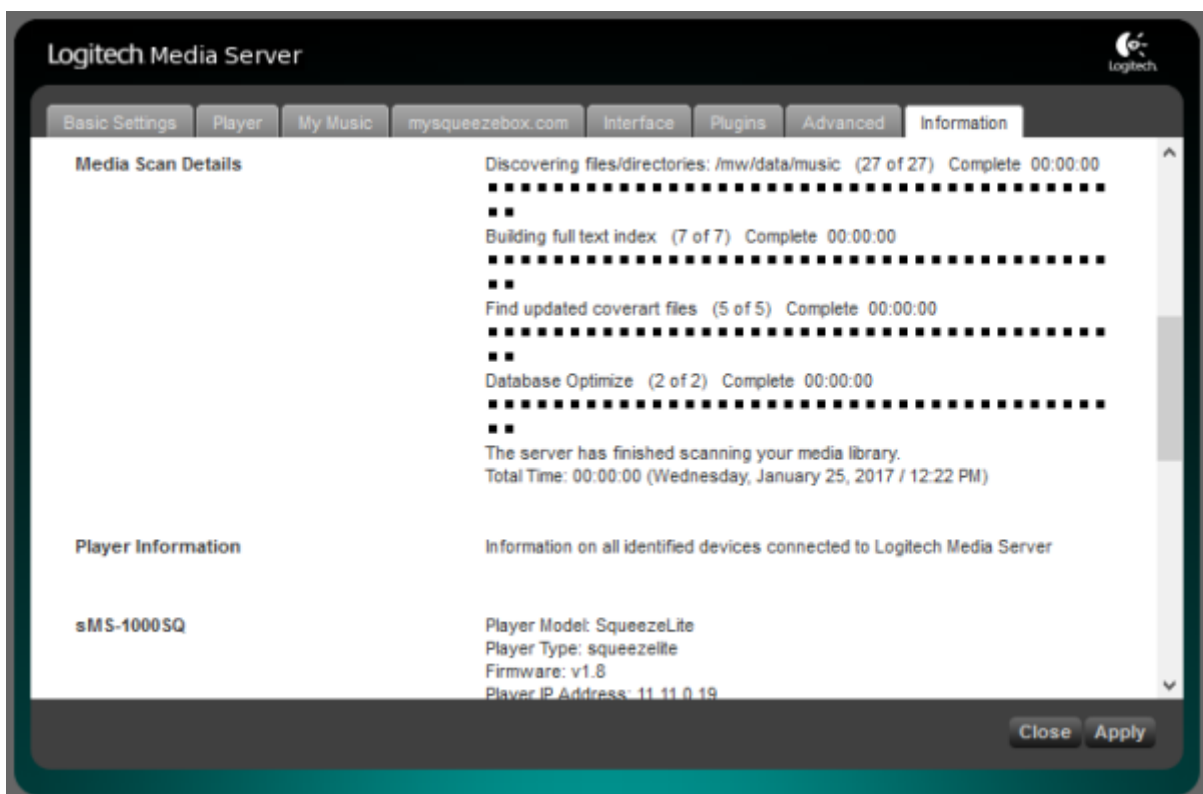

LMS library rescan guide.

[Move on to Settings menu page.](#)

Click "Rescan" button to start scan on Basic Settings tab.

Click "Scanning - View Progress" link at bottom of page if you'd like to see scanning states.

Scanning states screen.

ickStream plugin provides lots of third-party feature like Quboz, TIDAL. Install guide are following.

- http://wiki.ickstream.com/index.php/Open_Beta_Squeezebox_Installation

After finish ickStream plugin installation, you have to agree EULA and login ickStream in LMS > Settings > Advanced > ickStream page.