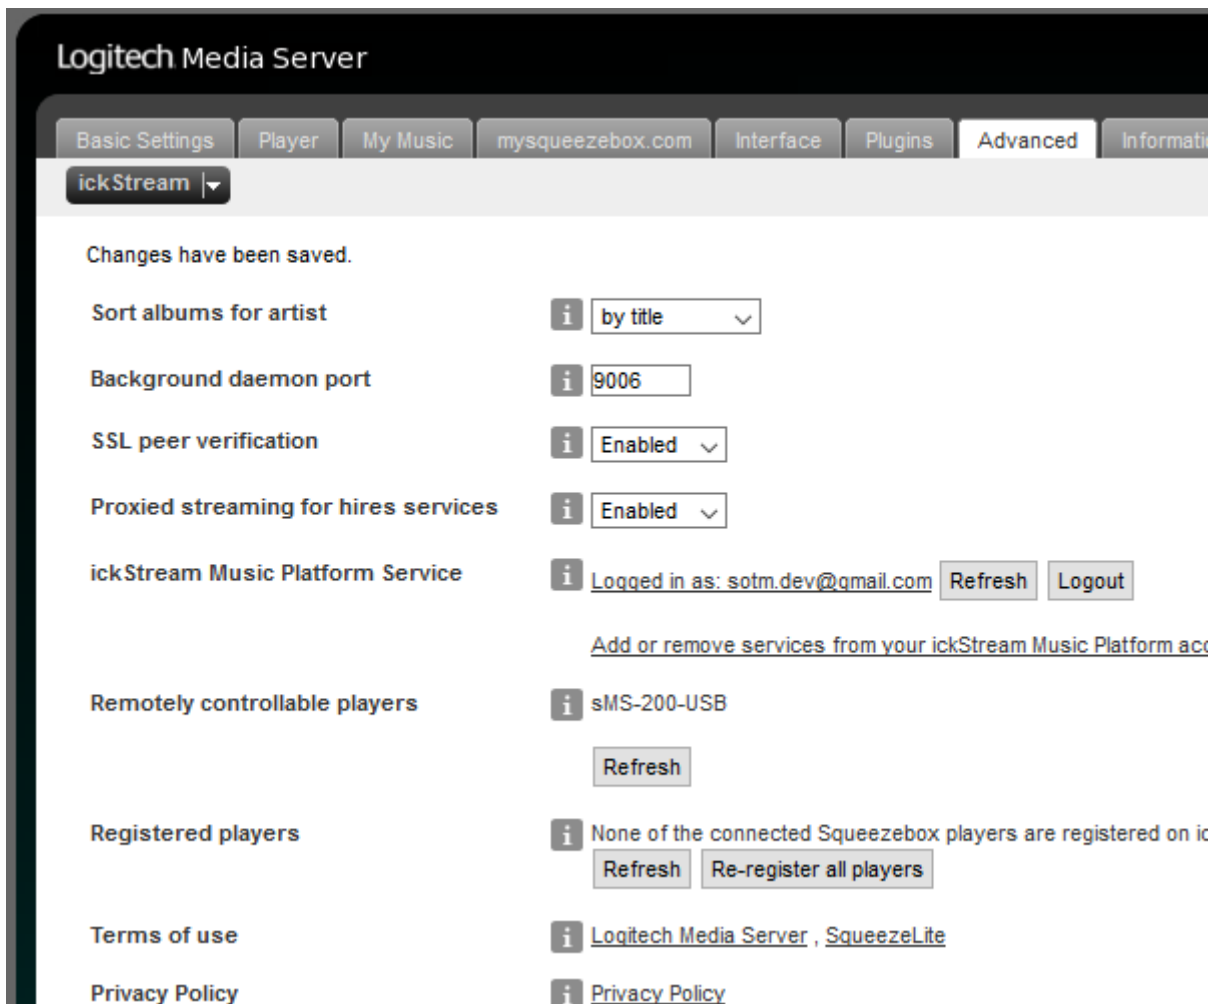

LMS library rescan guide.

[Move on to Settings menu page.](#)

Click "Rescan" button to start scan on Basic Settings tab.

Click "Scanning - View Progress" link at bottom of page if you'd like to see scanning states.

Scanning states screen.

ickStream plugin provides lots of third-party feature like Quboz, TIDAL. Install guide are following.

- http://wiki.ickstream.com/index.php/Open_Beta_Squeezebox_Installation

After finish ickStream plugin installation, you have to agree EULA and login ickStream in LMS > Settings > Advanced > ickStream page.

Login complete.

You can see ickStream item in My Apps of LMS main screen.

Video: how to install and set Spotify plugin in LMS; Spotify premium account required.

Last Updated: 2017/01/31 21:00

From: <https://docs.sotm-audio.com/> - SOTM docs