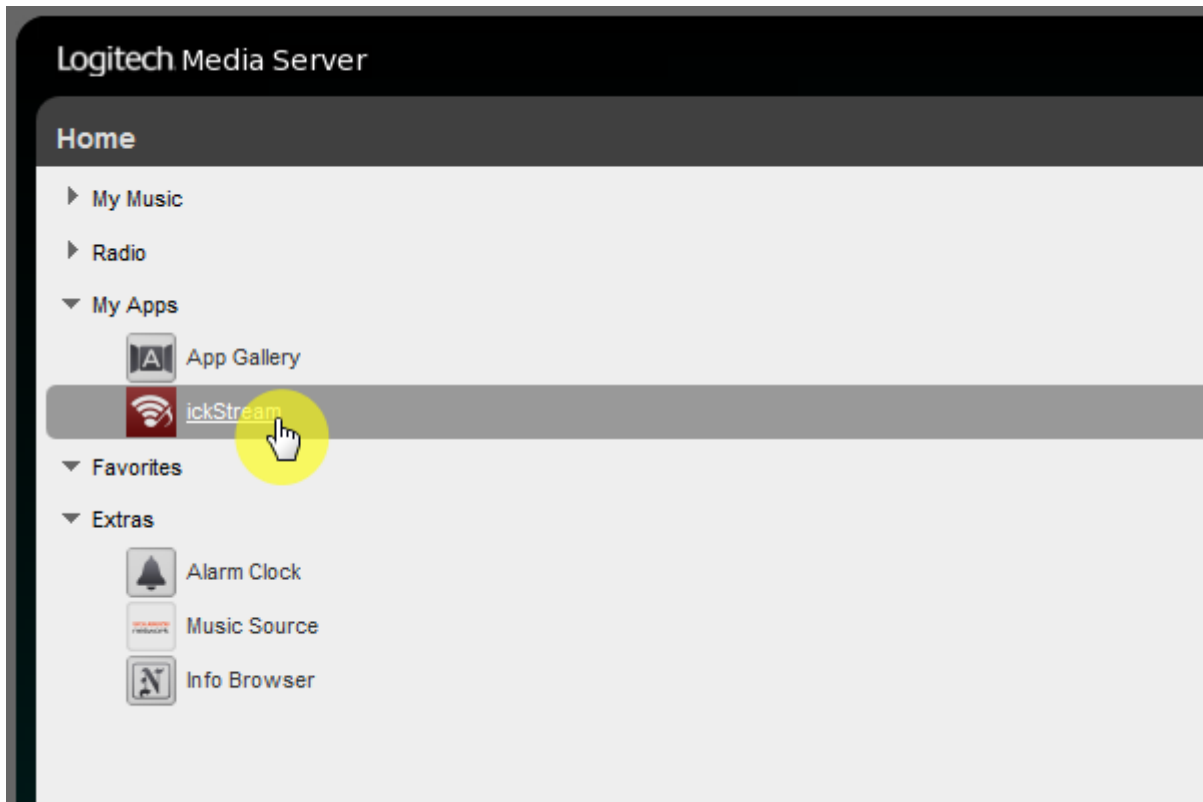

Scanning states screen.

ickStream plugin provides lots of third-party feature like Quboz, TIDAL. Install guide are following.

- http://wiki.ickstream.com/index.php/Open_Beta_Squeezebox_Installation

After finish ickStream plugin installation, you have to agree EULA and login ickStream in LMS > Settings > Advanced > ickStream page.

Login complete.

You can see ickStream item in My Apps of LMS main screen.

Video: how to install and set Spotify plugin in LMS; Spotify premium account required.

From:
<https://docs.sotm-audio.com/> - **SOTM docs**