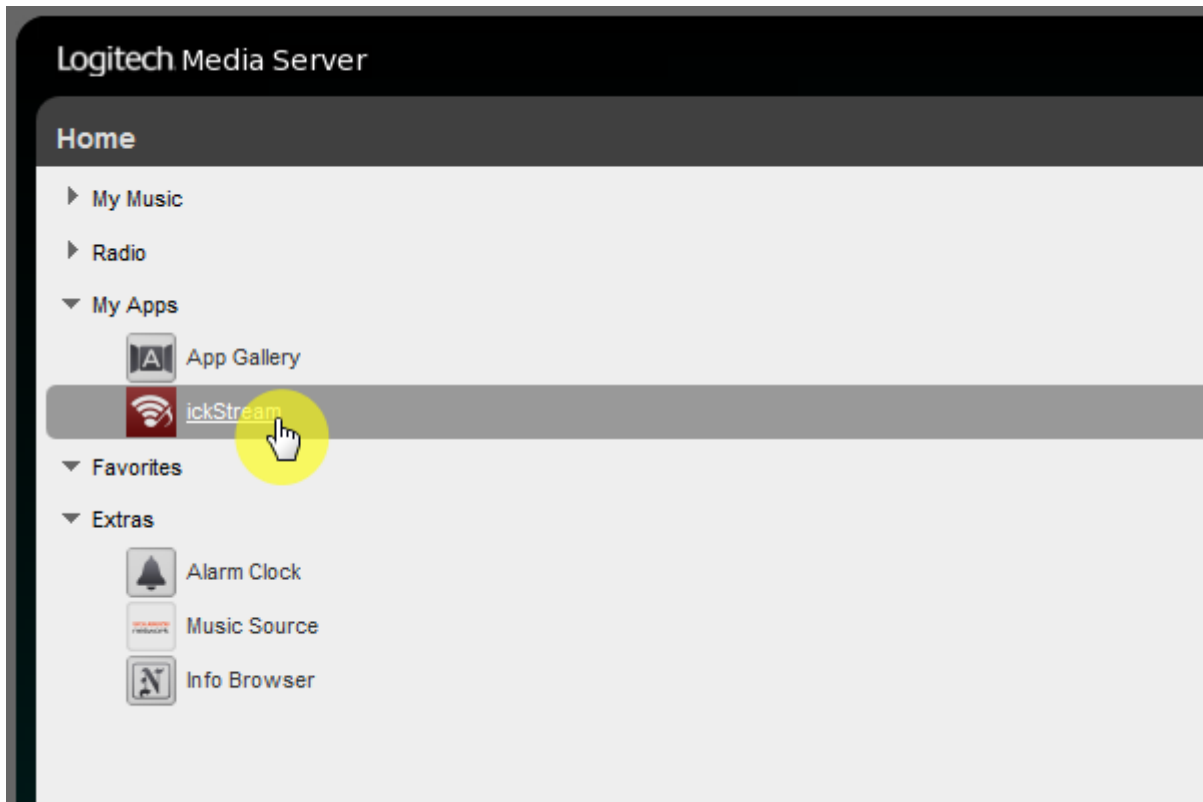

Scanning states screen.

ickStream plugin provides lots of third-party feature like Quboz, TIDAL. Install guide are following.

- http://wiki.ickstream.com/index.php/Open_Beta_Squeezebox_Installation

After finish ickStream plugin installation, you have to agree EULA and login ickStream in LMS > Settings > Advanced > ickStream page.

Login complete.

You can see ickStream item in My Apps of LMS main screen.

Video: how to install and set Spotify plugin in LMS; Spotify premium account required.

From: <https://docs.sotm-audio.com/> - **SOTM docs**