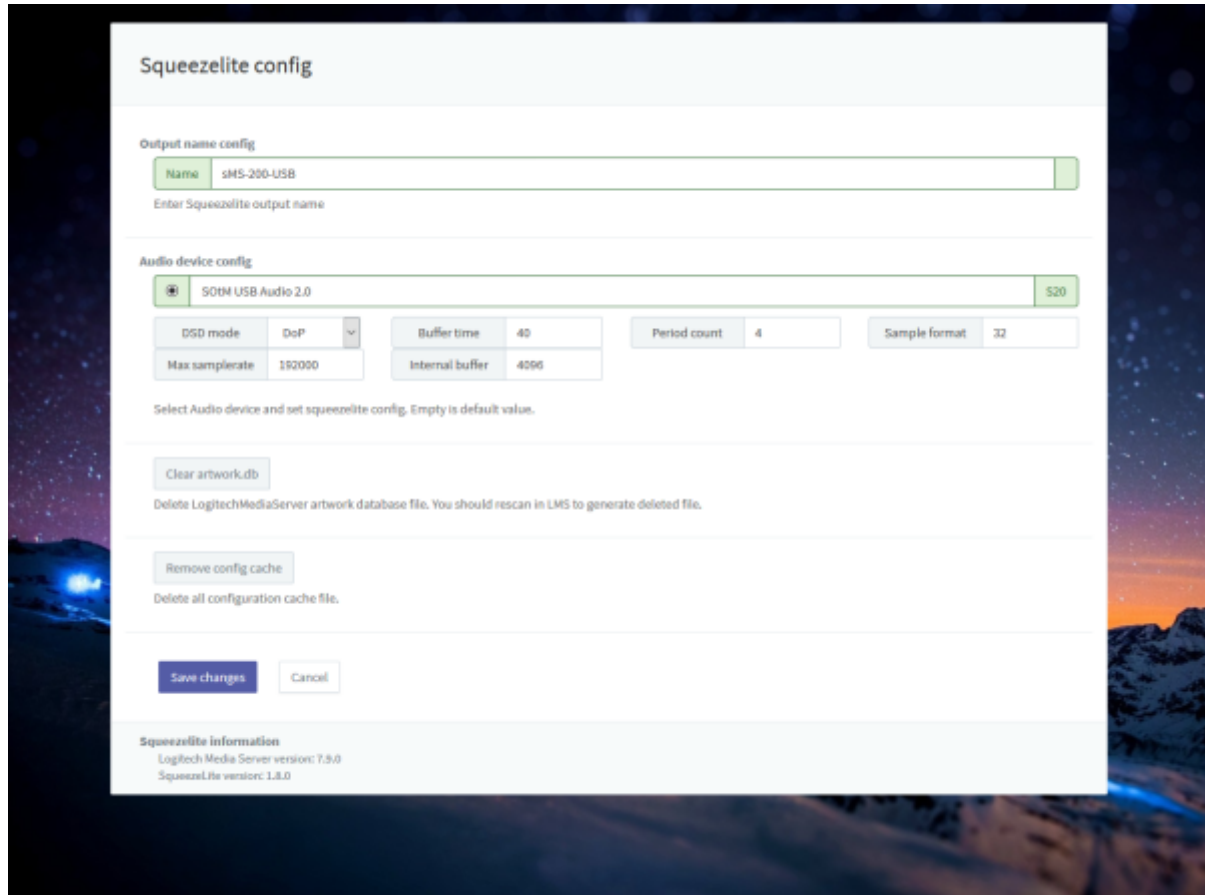

Squeezelite / Logitech Media Server

Squeezelite is a network music player which could be used with Logitech Media Server(aka. LMS). Eunhasu has LMS inside of itself which is available Tidal, Qobuz and internet radio.