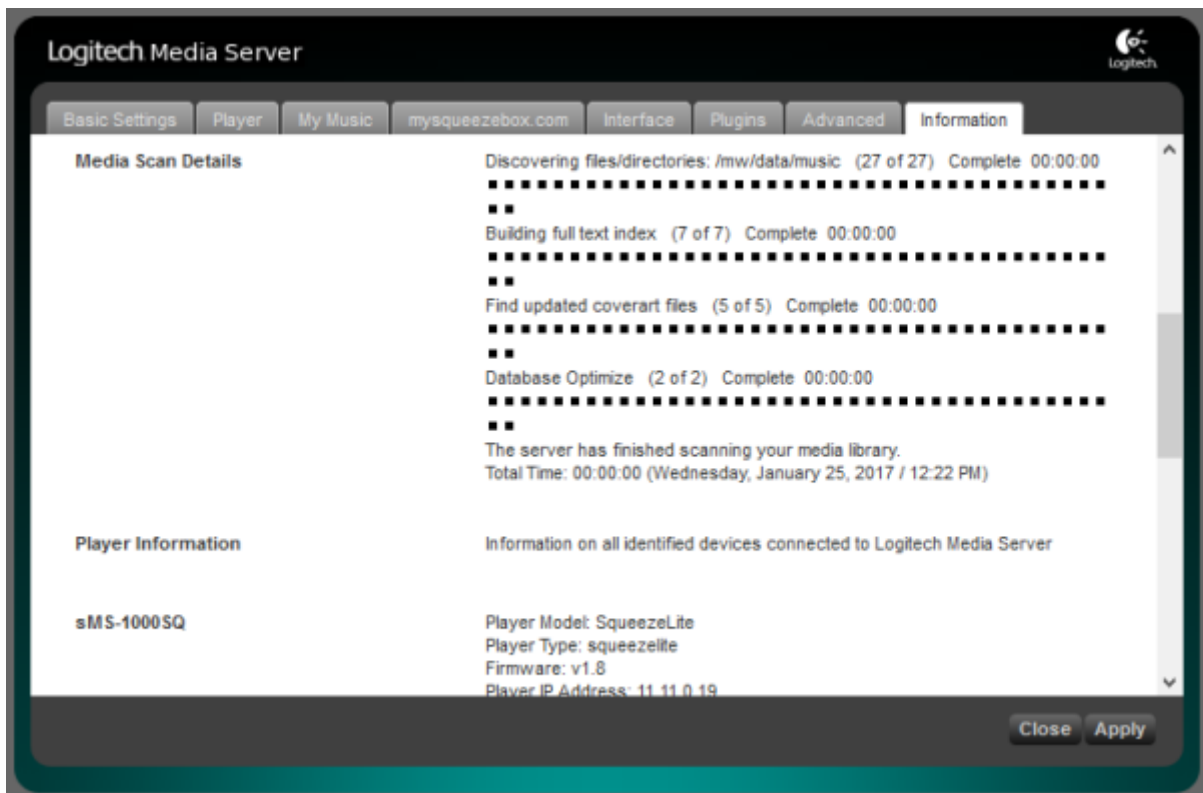

LMS library rescan guide.

[Move on to Settings menu page.](#)

Click "Rescan" button to start scan on Basic Settings tab.

Click "Scanning - View Progress" link at bottom of page if you'd like to see scanning states.

Scanning states screen.

ickStream plugin provides lots of third-party feature like Quboz, TIDAL. Install guide are following.

- http://wiki.ickstream.com/index.php/Open_Beta_Squeezebox_Installation

After finish ickStream plugin installation, you have to agree EULA and login ickStream in LMS > Settings > Advanced > ickStream page.