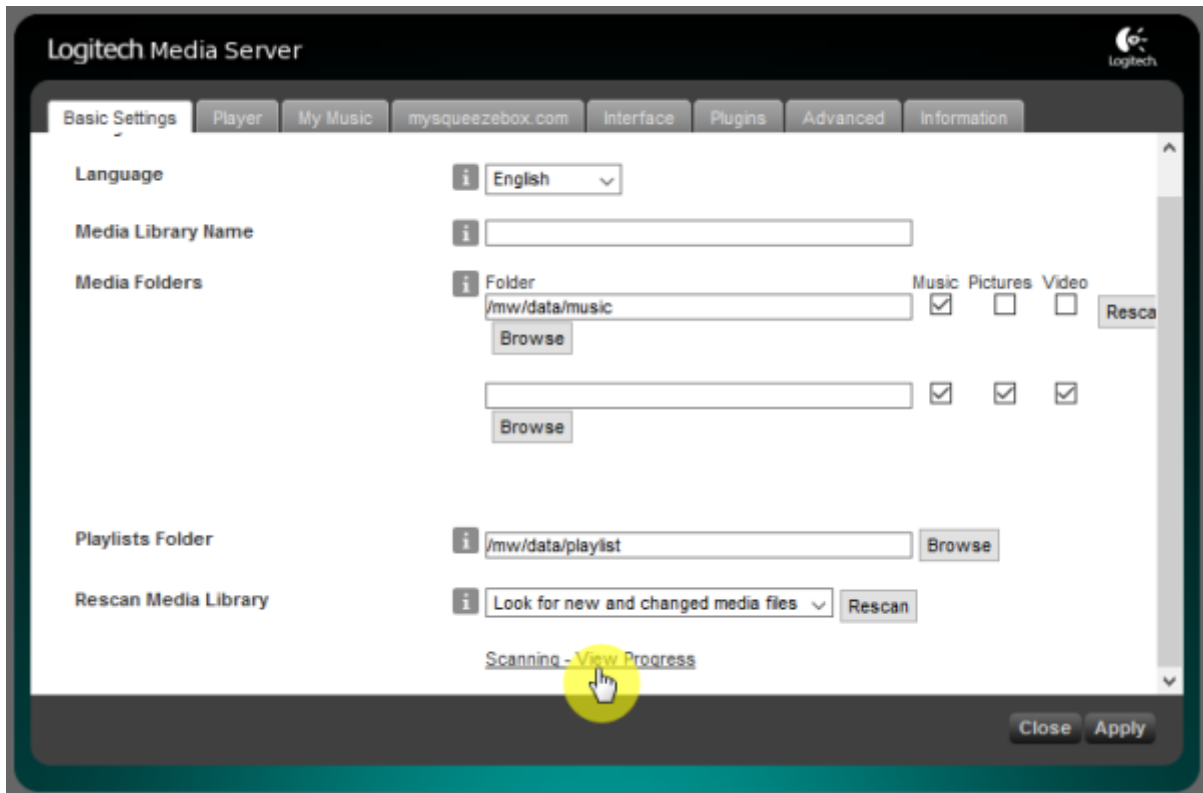

LMS library rescan guide.

[Move on to Settings menu page.](#)

Click "Rescan" button to start scan on Basic Settings tab.

Click "Scanning - View Progress" link at bottom of page if you'd like to see scanning states.

Scanning states screen.

ickStream plugin provides lots of third-party feature like Quboz, TIDAL. Install guide are following.

- http://wiki.ickstream.com/index.php/Open_Beta_Squeezebox_Installation

After finish ickStream plugin installation, you have to agree EULA and login ickStream in LMS > Settings > Advanced > ickStream page.