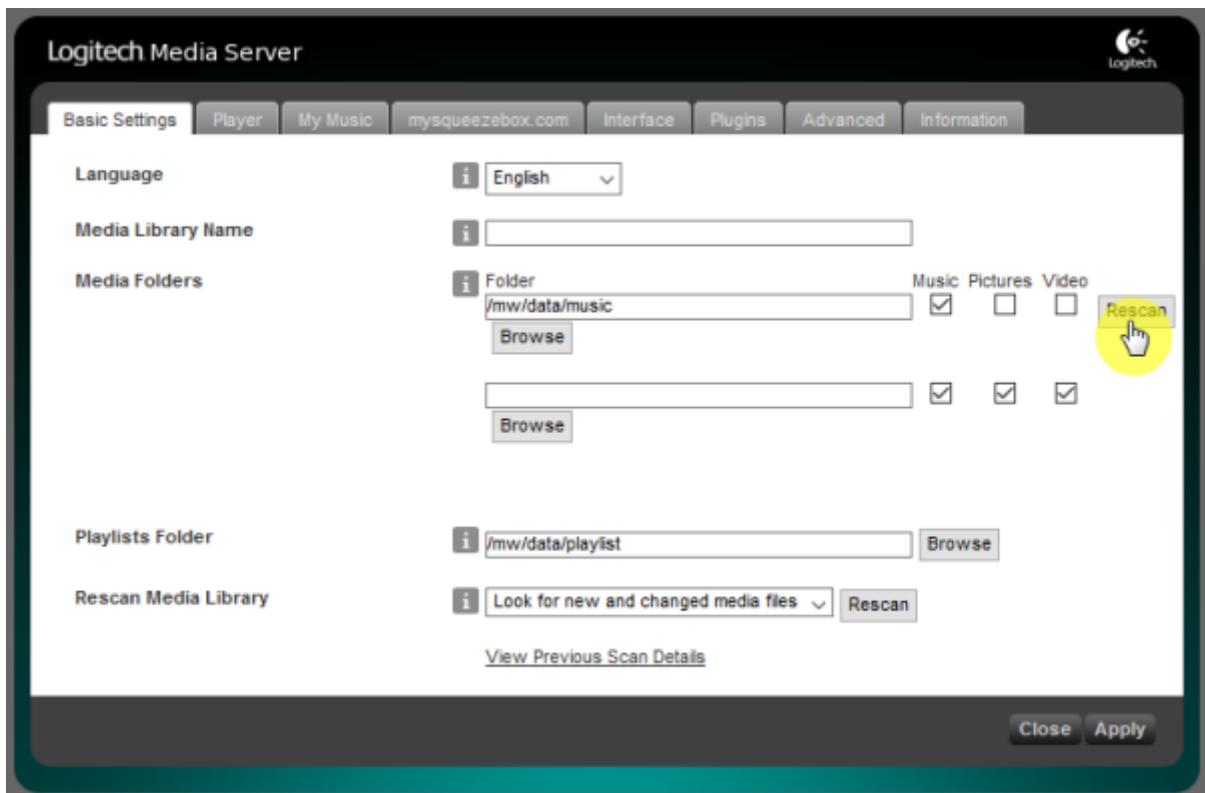

Click "Scanning - View Progress" link at bottom of page if you'd like to see scanning states.