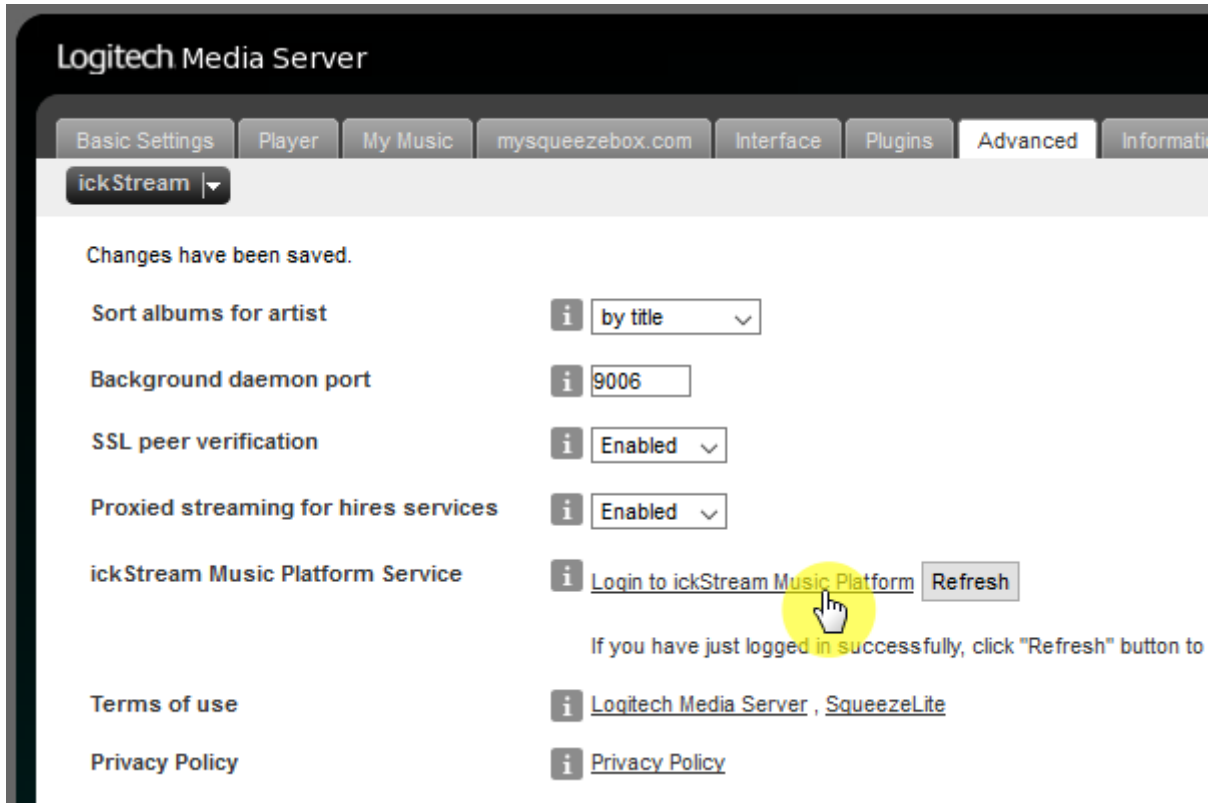

LMS library rescan guide.

[Move on to Settings menu page.](#)

Click "Rescan" button to start scan on Basic Settings tab.

Click "Scanning - View Progress" link at bottom of page if you'd like to see scanning states.

Scanning states screen.

ickStream plugin provides lots of third-party feature like Quboz, TIDAL. Install guide are following.

- http://wiki.ickstream.com/index.php/Open_Beta_Squeezebox_Installation

After finish ickStream plugin installation, you have to agree EULA and login ickStream in LMS > Settings > Advanced > ickStream page.