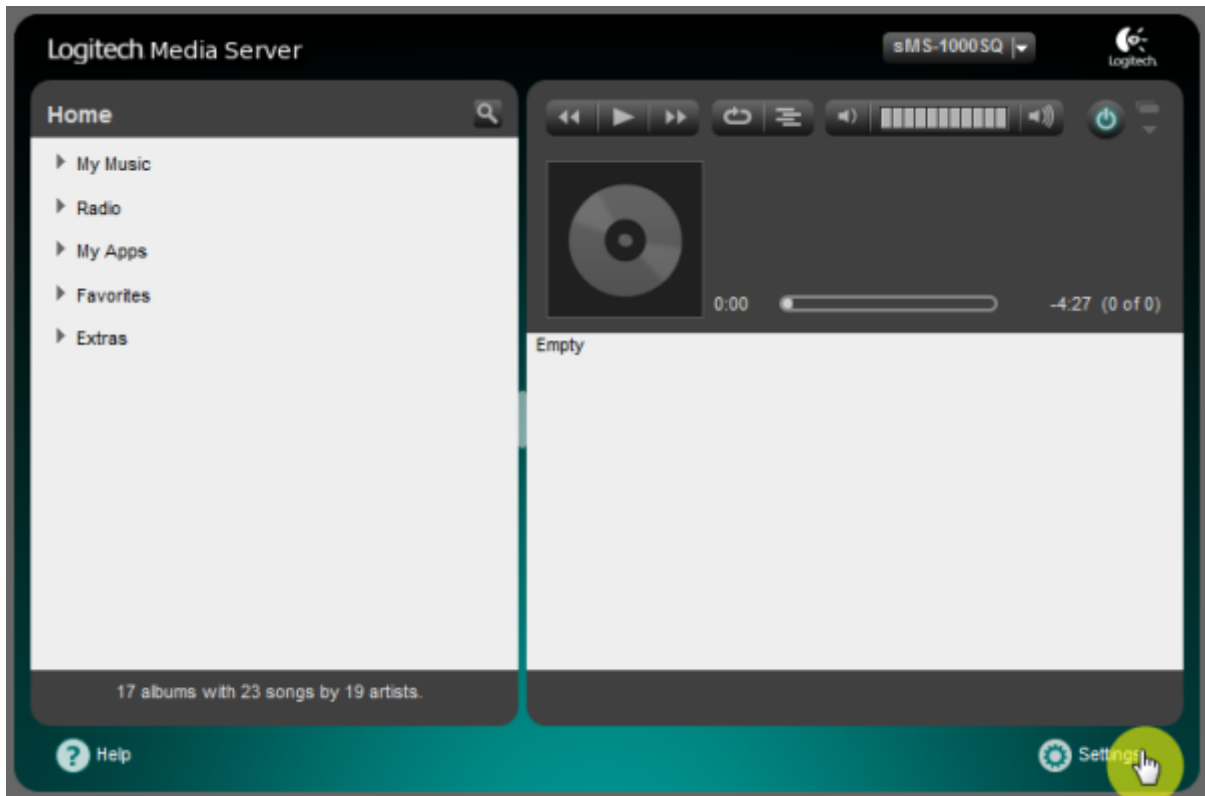

Click "Rescan" button to start scan on Basic Settings tab.