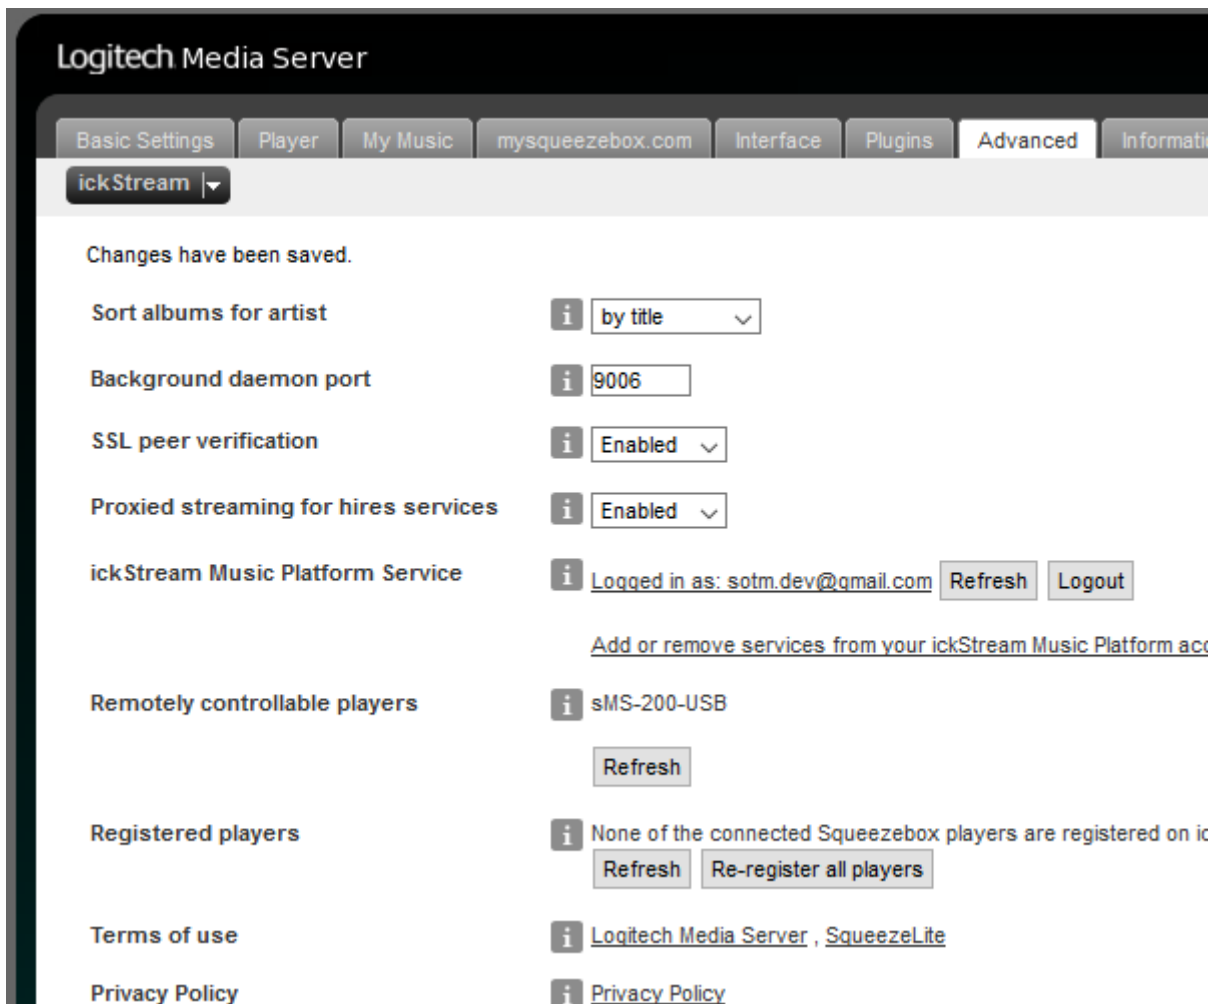

LMS library rescan guide.

[Move on to Settings menu page.](#)

Click "Rescan" button to start scan on Basic Settings tab.

Click "Scanning - View Progress" link at bottom of page if you'd like to see scanning states.

Scanning states screen.

ickStream plugin provides lots of third-party feature like Quboz, TIDAL. Install guide are following.

- http://wiki.ickstream.com/index.php/Open_Beta_Squeezebox_Installation

After finish ickStream plugin installation, you have to agree EULA and login ickStream in LMS > Settings > Advanced > ickStream page.

Login complete.

You can see ickStream item in My Apps of LMS main screen.

Video: how to install and set Spotify plugin in LMS; Spotify premium account required.

From: <https://docs.sotm-audio.com/> - **SOTM docs**