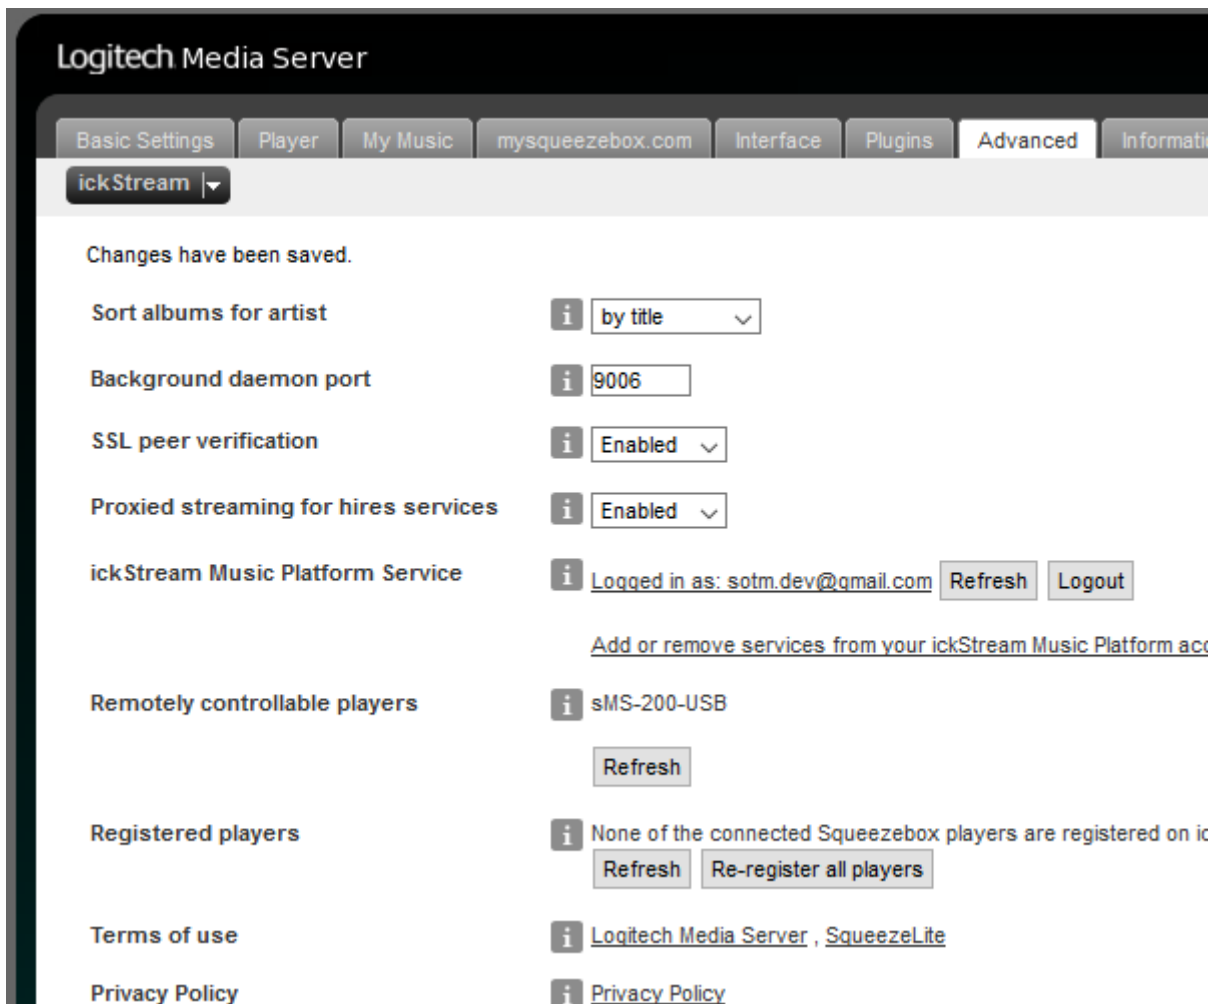

LMS library rescan guide.

[Move on to Settings menu page.](#)

Click "Rescan" button to start scan on Basic Settings tab.

Click "Scanning - View Progress" link at bottom of page if you'd like to see scanning states.

Scanning states screen.

ickStream plugin provides lots of third-party feature like Quboz, TIDAL. Install guide are following.

- http://wiki.ickstream.com/index.php/Open_Beta_Squeezebox_Installation

After finish ickStream plugin installation, you have to agree EULA and login ickStream in LMS > Settings > Advanced > ickStream page.

Login complete.

You can see ickStream item in My Apps of LMS main screen.

Video: how to install and set Spotify plugin in LMS; Spotify premium account required.

From:
<https://docs.sotm-audio.com/> - **SOTM docs**