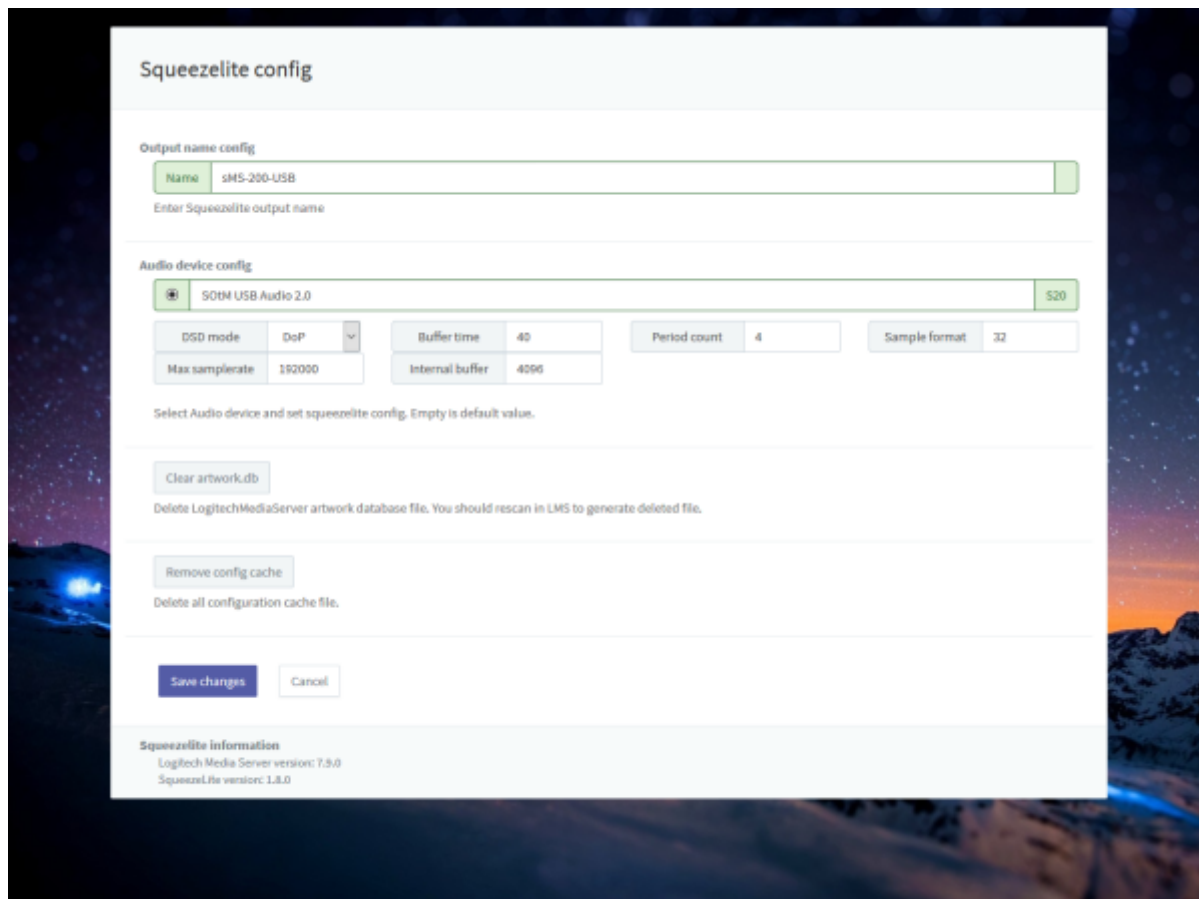

Squeezelite / Logitech Media Server

Squeezelite is a network music player which could be used with Logitech Media Server(aka. LMS). Eunhasu has LMS inside of itself which is available Tidal, Qobuz and internet radio.