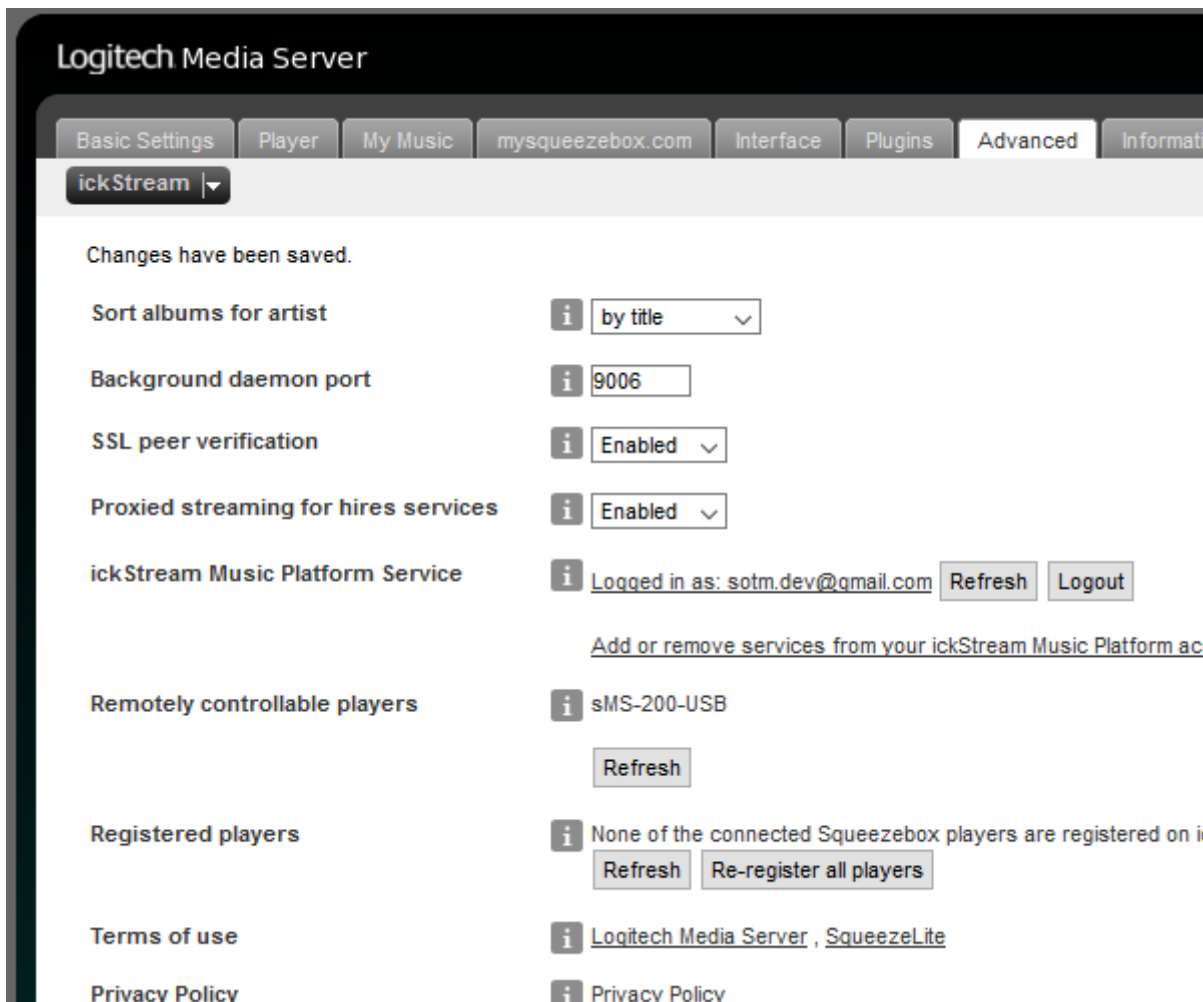

Configuration

LMS library rescan guide

[Move on to Settings menu page.](#)

Click "Rescan" button to start scan on Basic Settings tab.

Click "Scanning - View Progress" link at bottom of page if you'd like to see scanning states.

Scanning states screen.

ickStream

ickStream plugin provides lots of third-party feature like Quboz, TIDAL. Install guide are following.

- http://wiki.ickstream.com/index.php/Open_Beta_Squeezebox_Installation

After finish ickStream plugin installation, you have to agree EULA and login ickStream in LMS > Settings > Advanced > ickStream page.

Login complete.

You can see ickStream item in My Apps of LMS main screen.