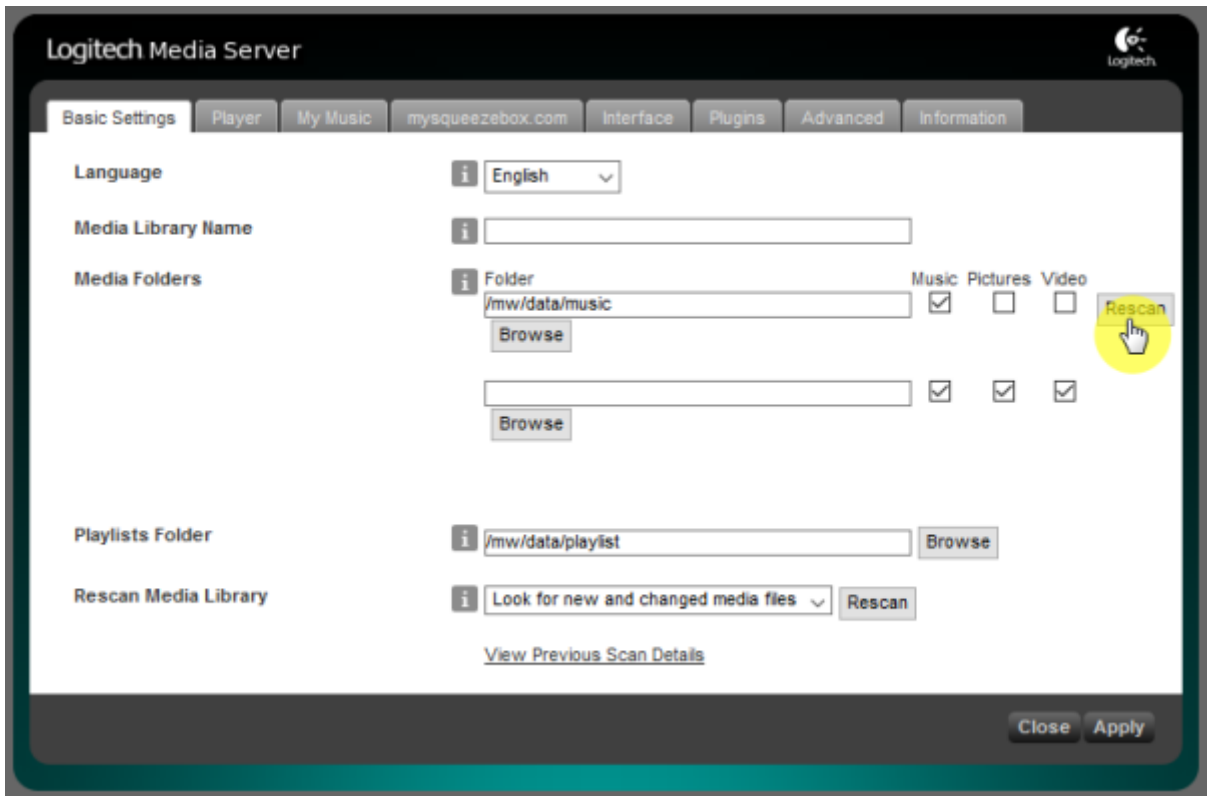

- **Name:** A name of device Squeezelite appearing on LMS. This could be changed if you need.
- **Audio device config:** Select a radio button of USB DAC which is going to use and click 'Save changes' to use the USB DAC.
- **DSD mode:** Set playback mode. Convert music to PCM or playing DSD music file by DoP or native. DAC should support native DSD when native mode.
- **Clear artwork.db:** Delete LMS artwork database file. You should rescan in LMS to generate deleted file.
- **Clear config cache:** Delete LMS config cache files.

Configuration

LMS library rescan guide

[Move on to Settings menu page.](#)

Click "Rescan" button to start scan on Basic Settings tab.

Click "Scanning - View Progress" link at bottom of page if you'd like to see scanning states.

Scanning states screen.

ickStream

ickStream plugin provides lots of third-party feature like Quboz, TIDAL. Install guide are following.

- http://wiki.ickstream.com/index.php/Open_Beta_Squeezebox_Installation