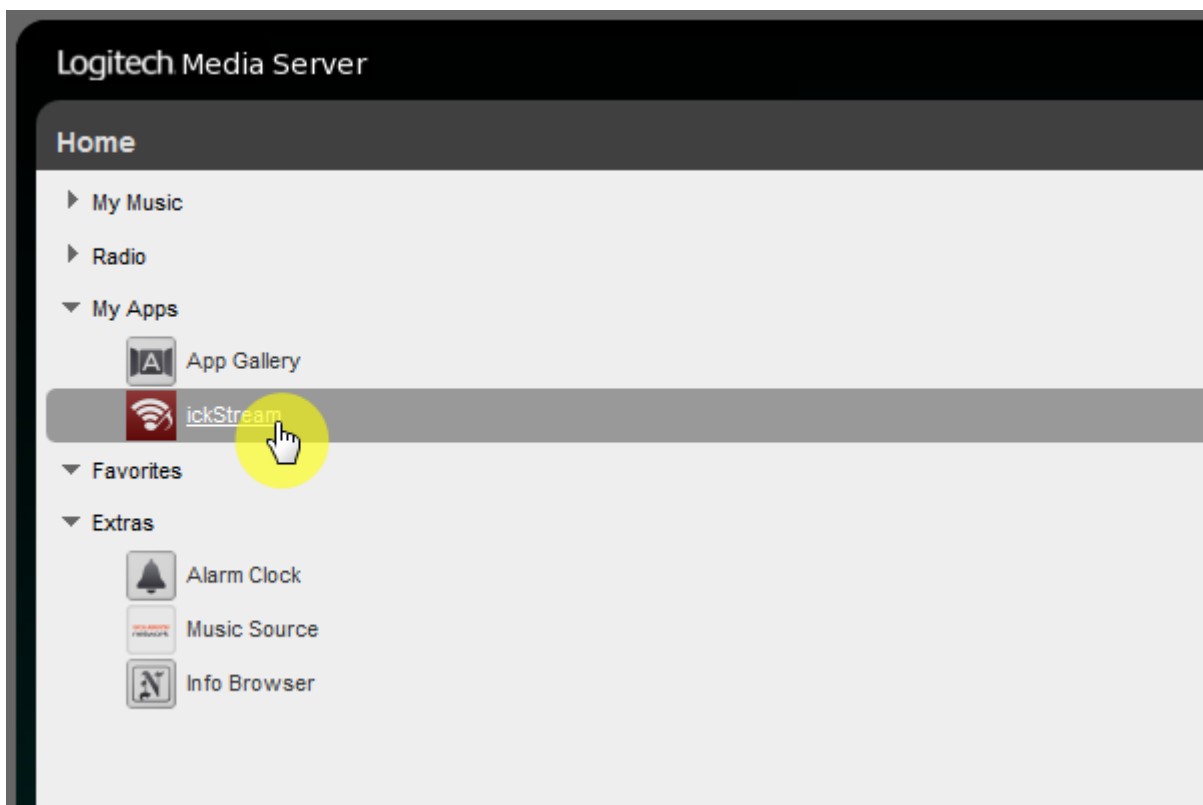

You can see ickStream item in My Apps of LMS main screen.