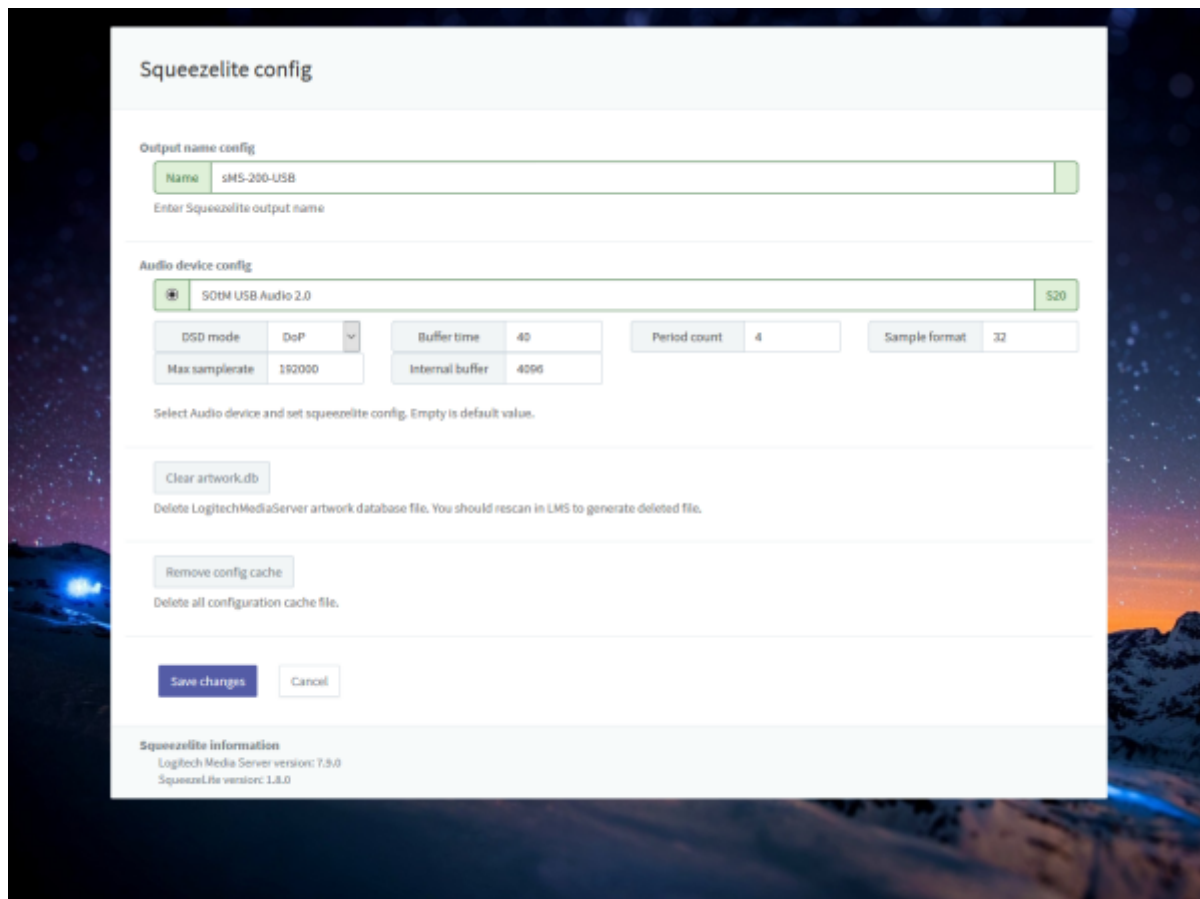

Squeezelite / Logitech Media Server

Squeezelite is a network music player which could be used with Logitech Media Server(aka. LMS). Eunhasu has LMS inside of itself which is available Tidal, Qobuz and internet radio.

Scanning states screen.

ickStream

ickStream plugin provides lots of third-party feature like Quboz, TIDAL. Install guide are following.

- http://wiki.ickstream.com/index.php/Open_Beta_Squeezebox_Installation