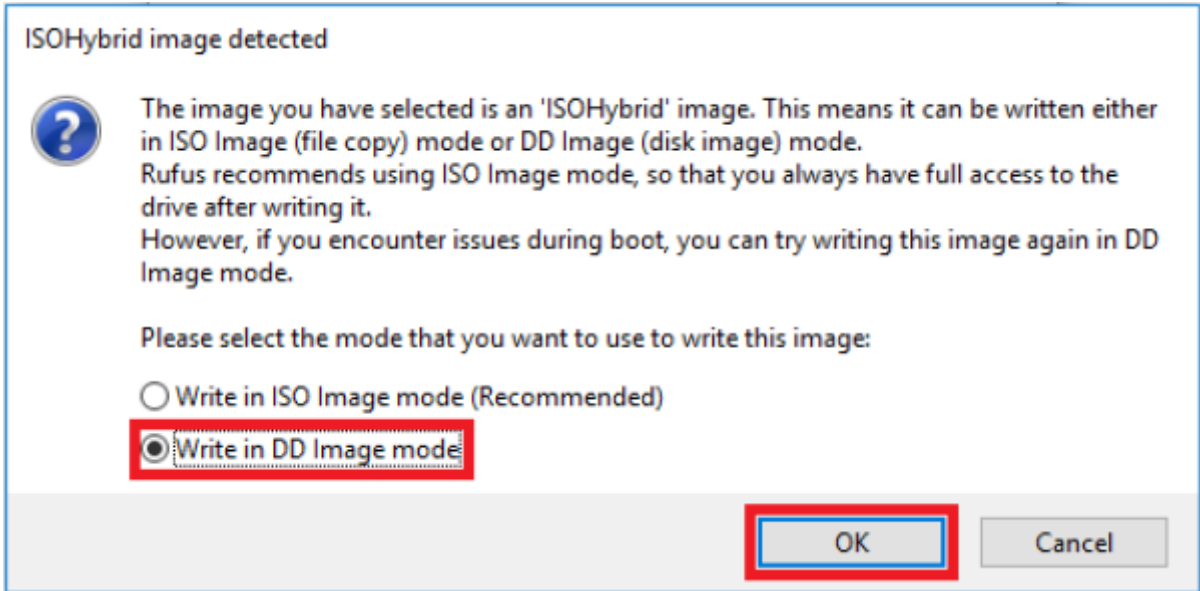

Volume label
Eunhasu-V0.4.56-0.86_64-2019_02

File system
FAT32 (Default)

Cluster size
4096 bytes (Default)

▼ Show advanced format options

Status

READY

Using image: clonezilla-live-Eunhasu-V0.4.56-0.86_64-2019_02.iso