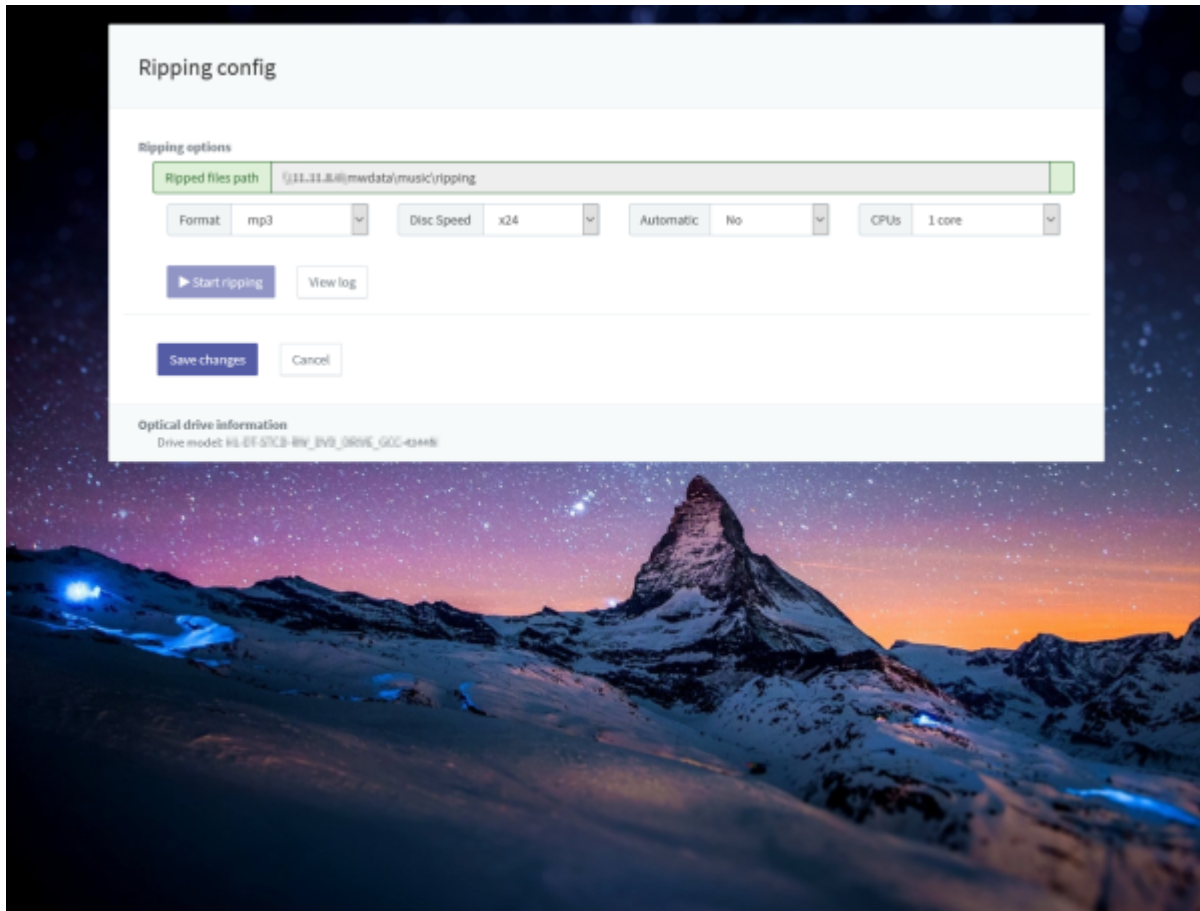

CD Ripping

aiff, mp3, wav

flac

. 'Automatic'

CD

<\\eunhasu\mwddata\music\ripping>

Check the optical disk drive first before you try to rip.

From: