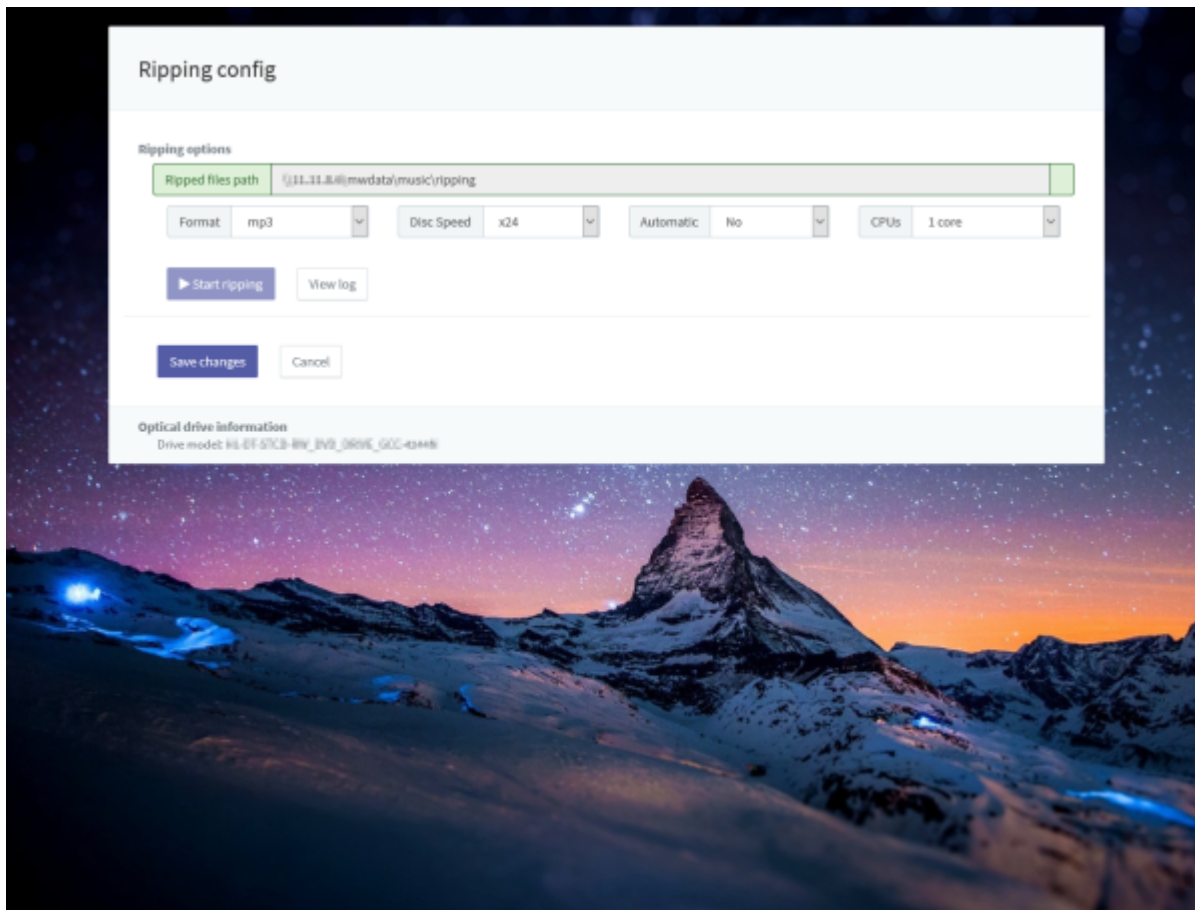

CD Ripping

aiff, mp3, wav flac . 'Automatic' , CD

<\\eunhasu\mwddata\music\ripping>

 Check the optical disk drive first before you try to rip.

From:
<https://docs.sotm-audio.com/> - **SOTM docs**

Permanent link:
https://docs.sotm-audio.com/doku.php?id=ko:cd_ripping&rev=1541745773