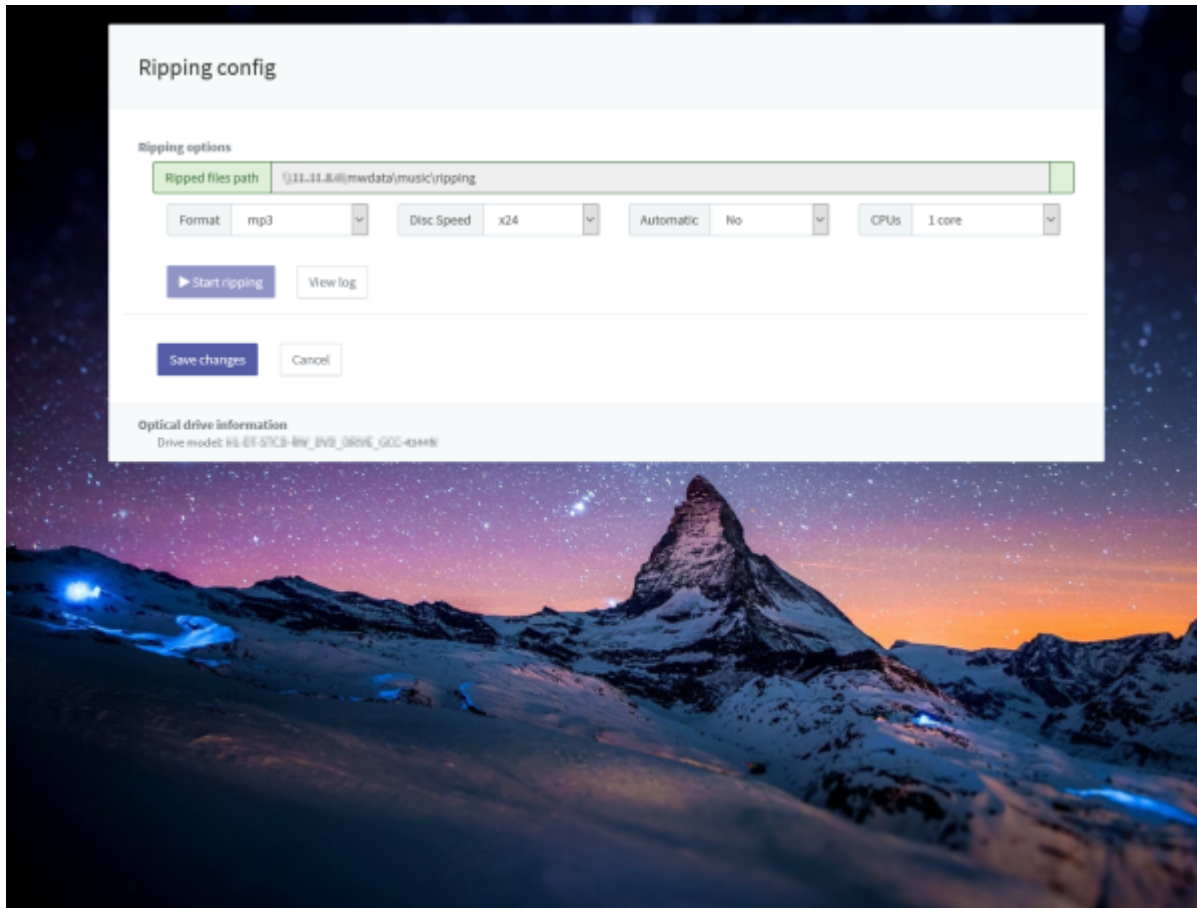

CD Ripping

aiff, mp3, wav flac . 'Automatic' , CD

<\\eunhasu\mwddata\music\ripping>

Check the optical disk drive first before you try to rip.

From:
<https://docs.sotm-audio.com/> - **SOTM docs**

Permanent link:
https://docs.sotm-audio.com/doku.php?id=ko:cd_ripping&rev=1541745773