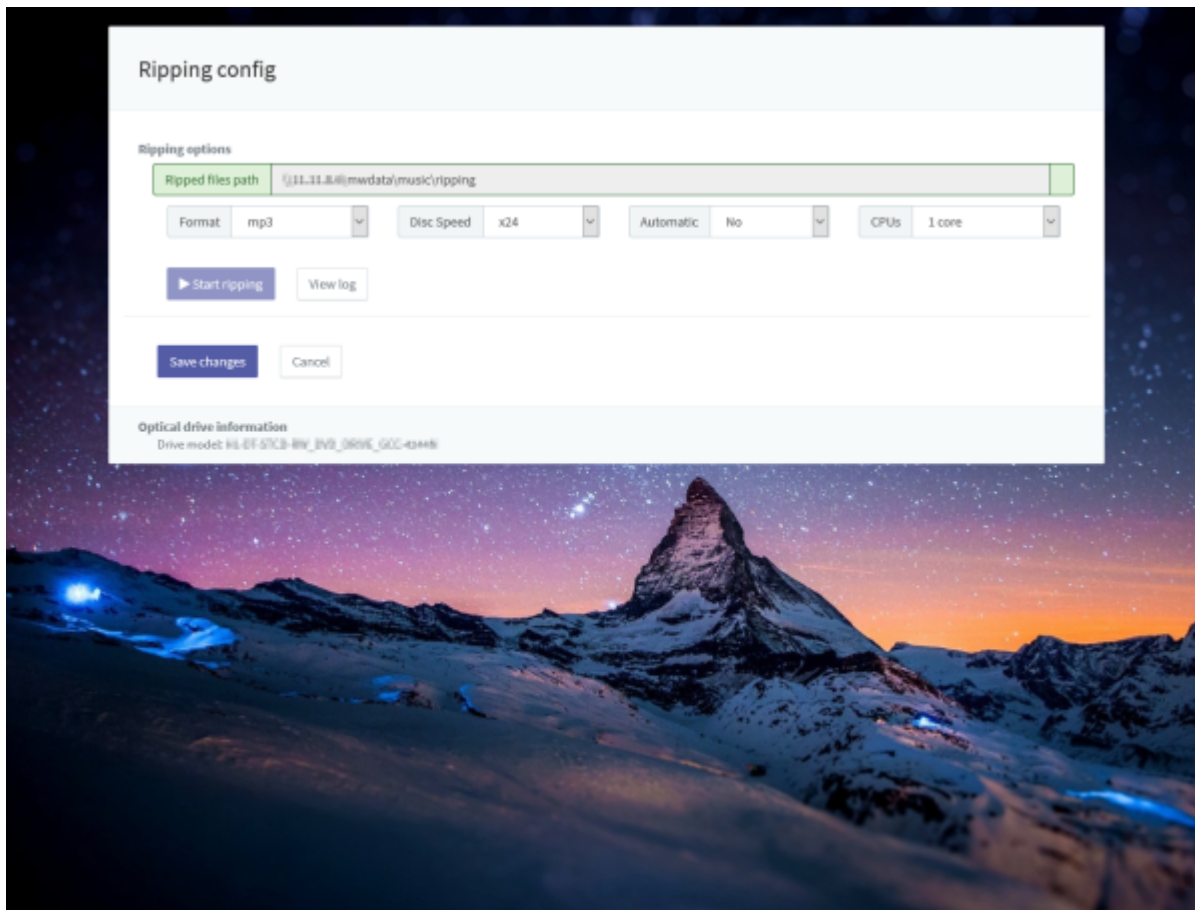

CD Ripping

aiff, mp3, wav flac . 'Automatic' , CD

<\\eunhasu\mwd\music\ripping>

 Check the optical disk drive first before you try to rip.

From:
<https://docs.sotm-audio.com/> - **SOTM docs**

Permanent link:
https://docs.sotm-audio.com/doku.php?id=ko:cd_ripping&rev=1541745773