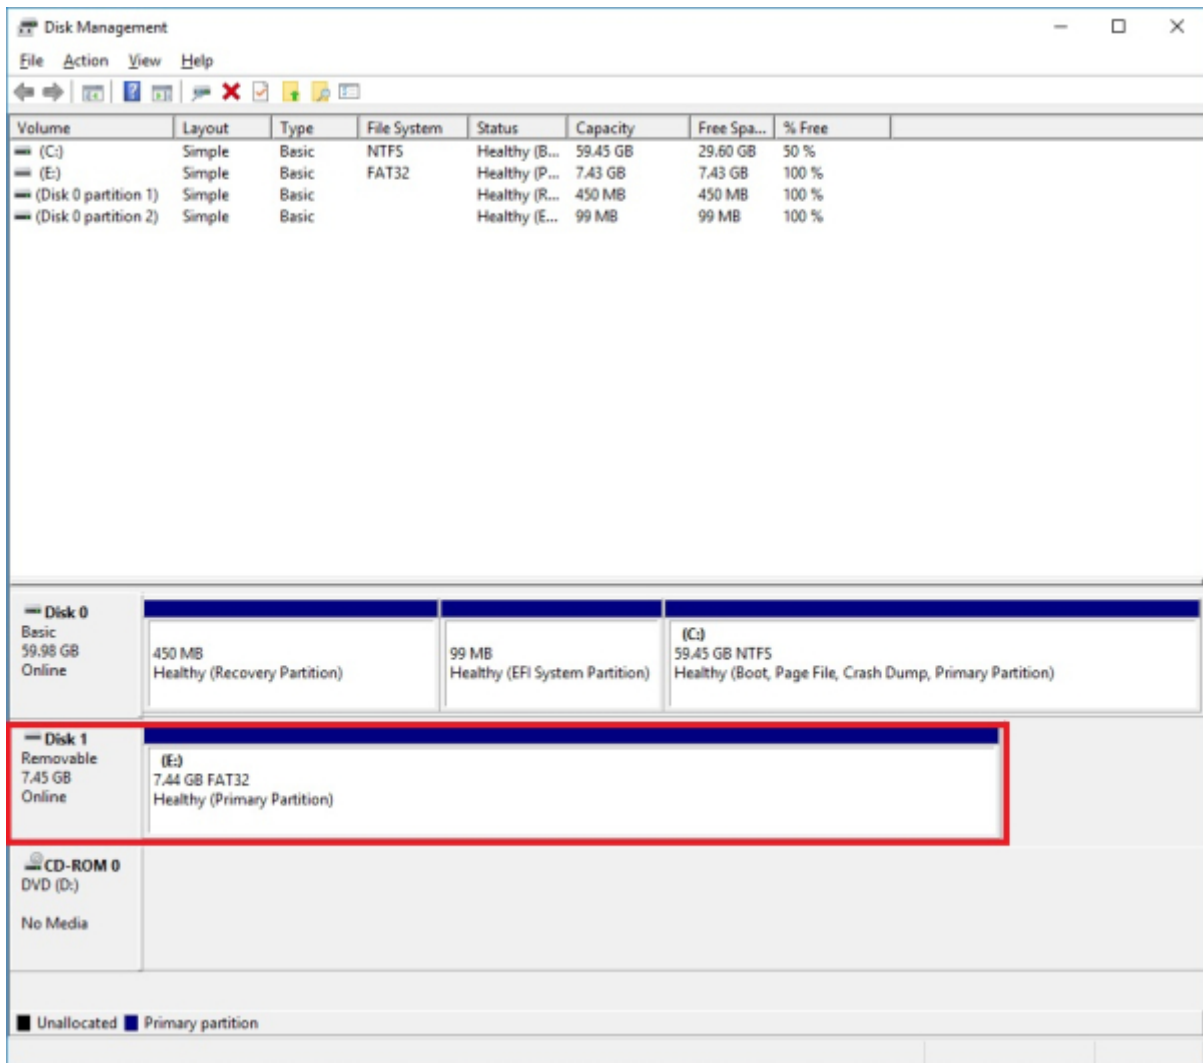

macOS

1. SD (3.0 GB .gz) new micro SD card image
2. dd-utility <https://www.thefanclub.co.za> github
3. SMS-200 SD PC SD

Start Restore

dd-utility 'Restore' .img