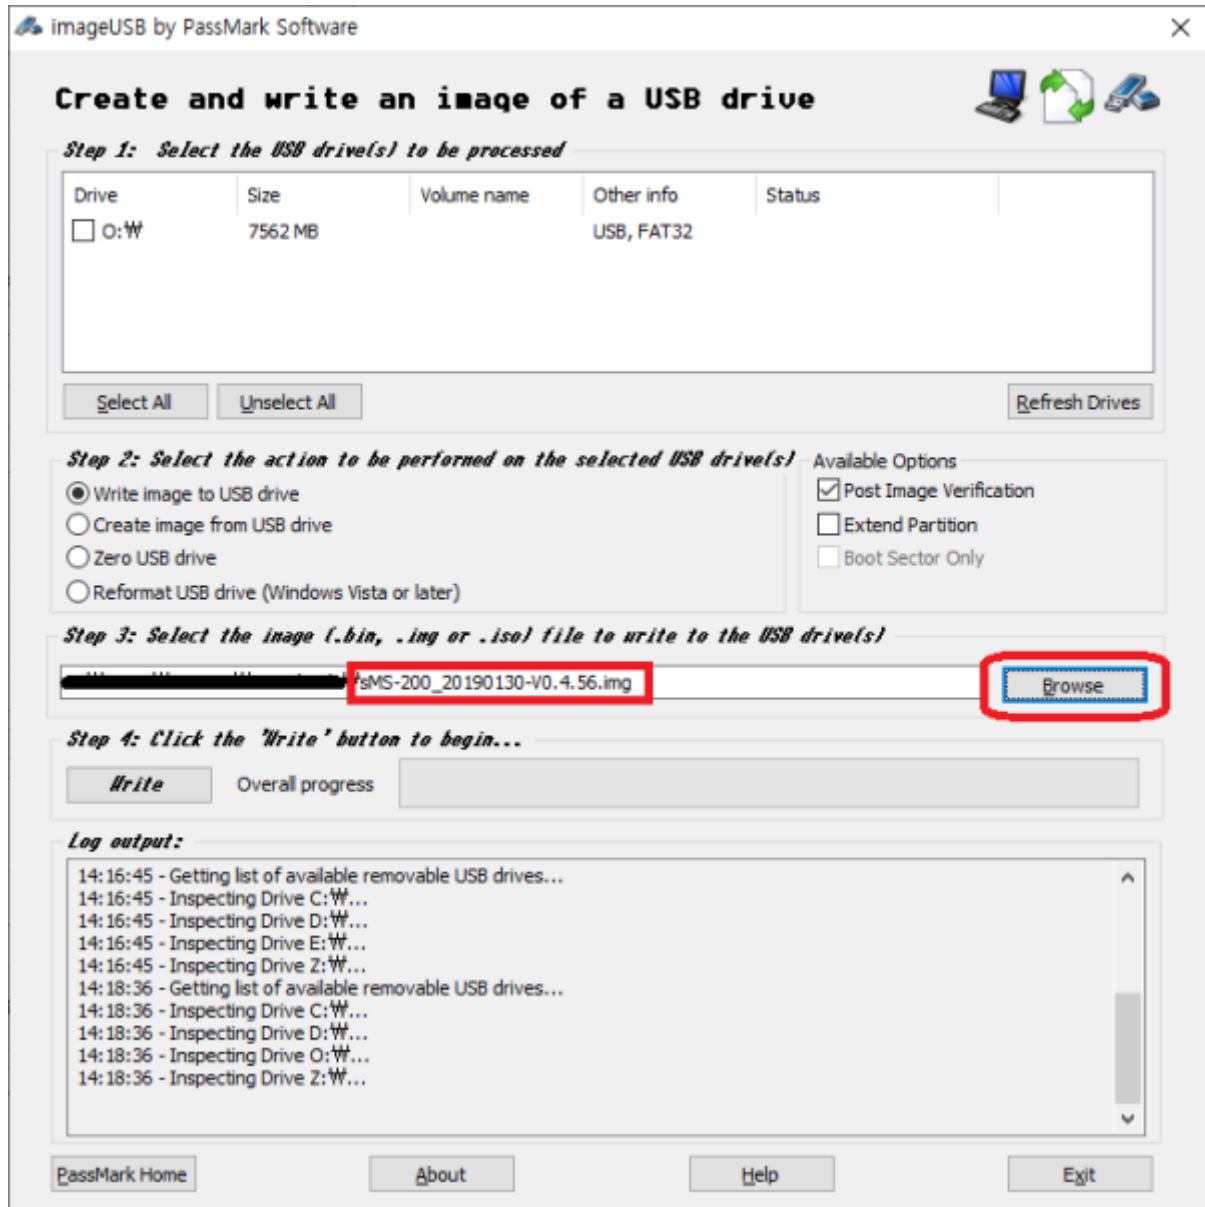

mSD

micro SD

Windows

1. SD
.(3.0 GB .gz) [new micro SD card image](#)
2. SD
.(7.9 GB .img)
3. PC [imageUSB](#) ,
4. SMS-200 SD
SD PC

imageUSB

[imageUSB](#) , USB 가 ,
'Refresh Drives'

USB

USB

'Browse'

'Write'

SD

1. 가 SD SMS-200
2. SMS-200

SD

The screenshot shows the Windows Disk Management console. At the top, a table lists the system's volumes. Below this, the details for Disk 0 and Disk 1 are shown. Disk 0 is a 59.98 GB Basic disk, and Disk 1 is a 7.45 GB Removable disk. A red box highlights the Disk 1 section.