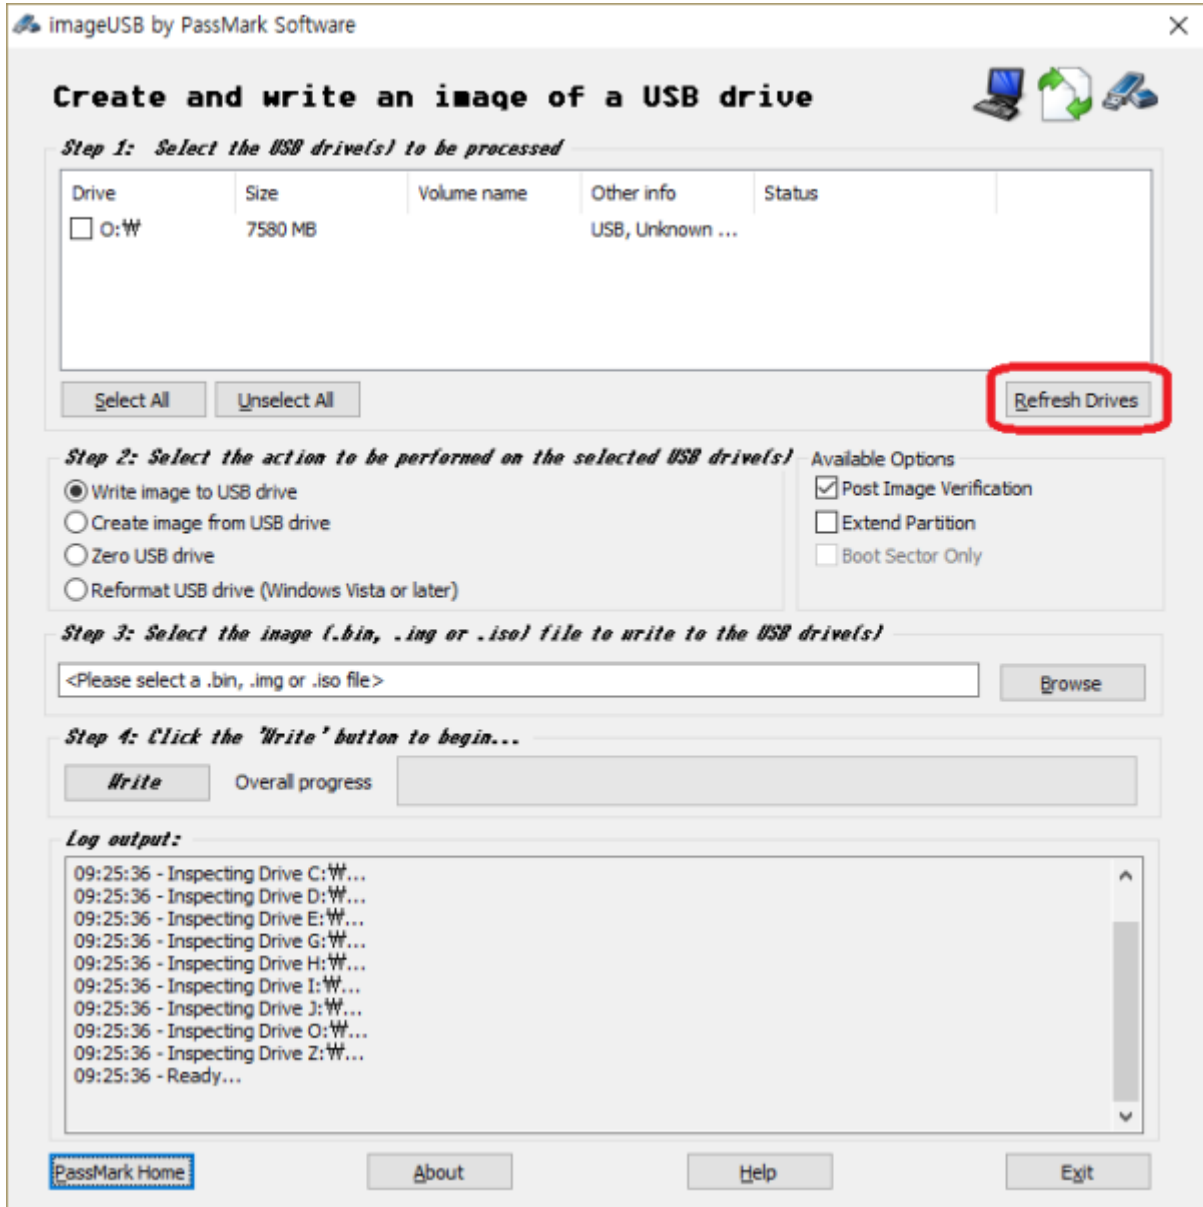

mSD

micro SD

Windows

1. SD
.(3.0 GB .gz) [new micro SD card image](#)
2. SD
.(7.9 GB .img)
3. PC [imageUSB](#) ,
4. SMS-200 SD
SD PC

imageUSB

[imageUSB](#) , USB 가 ,
'Refresh Drives'

USB

USB

'Browse'

'Write'

SD

1. 가 SD SMS-200
2. SMS-200

SD

The screenshot shows the Windows Disk Management console. At the top, a table lists the system's volumes. Below this, the details for Disk 0 and Disk 1 are shown. Disk 0 is a 59.98 GB Basic disk, and Disk 1 is a 7.45 GB Removable disk. A red box highlights the Disk 1 section.