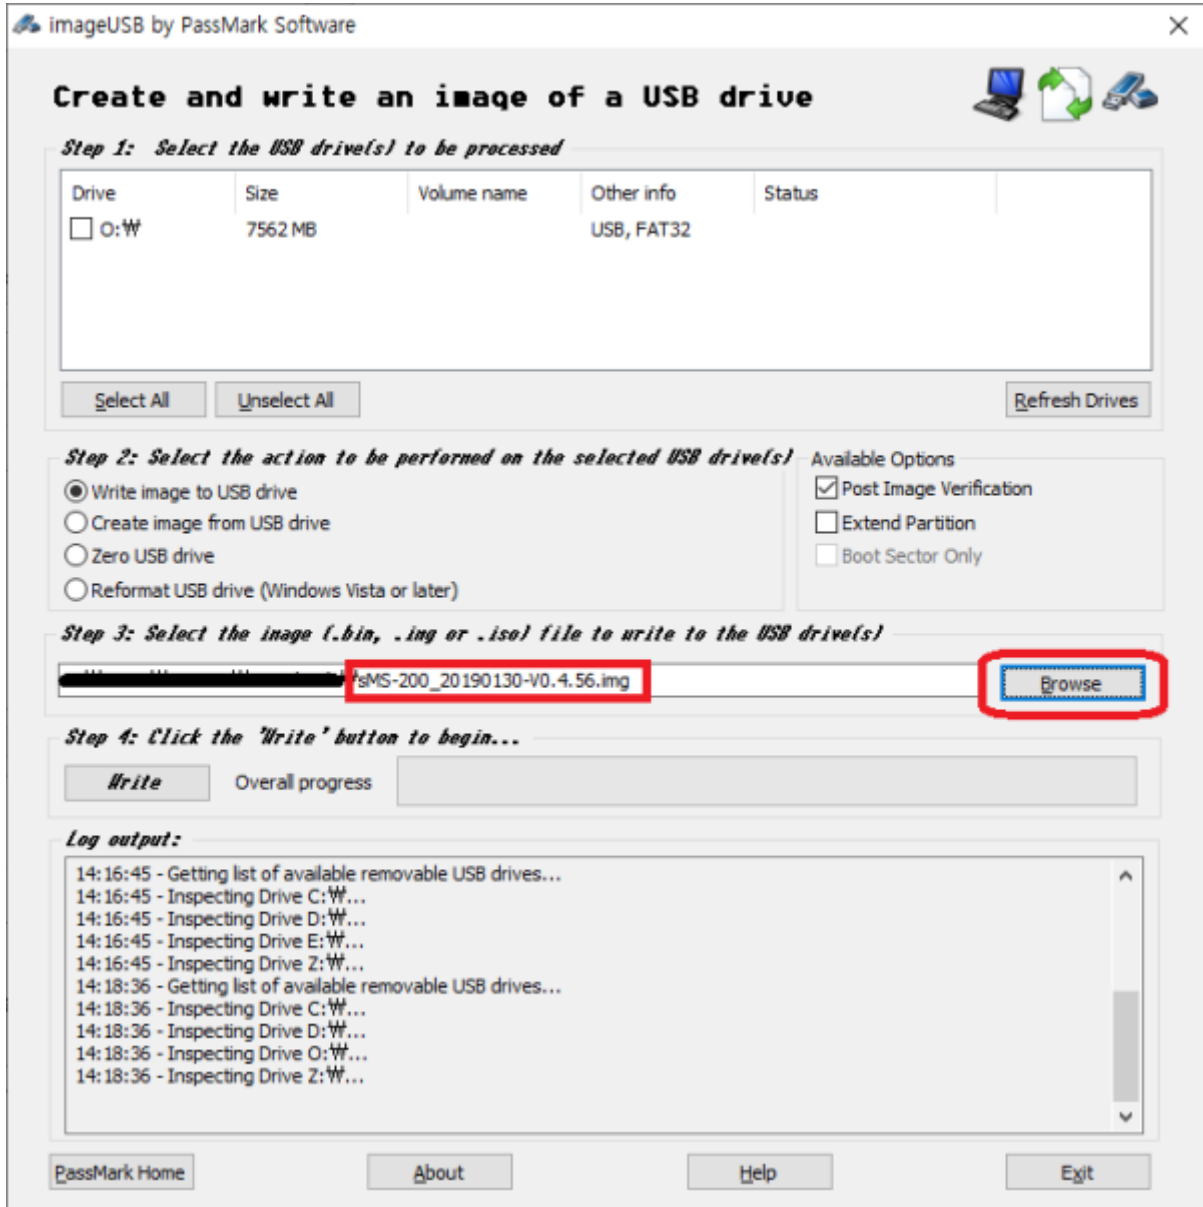

'Browse'

'Write'

SD

1. 가 SD SMS-200
2. SMS-200

SD

The screenshot shows the Windows Disk Management console. At the top, a table lists the system volumes. Below this, the graphical representation of Disk 0 and Disk 1 is shown. Disk 0 is a basic disk with a total capacity of 59.98 GB, containing a 450 MB Recovery Partition, a 99 MB EFI System Partition, and a 59.45 GB NTFS primary partition (C:). Disk 1 is a removable disk with a total capacity of 7.45 GB, containing a 286 MB primary partition, a 244 MB primary partition, a 6.88 GB primary partition, and a 44 MB unallocated space. A red box highlights the Disk 1 section.