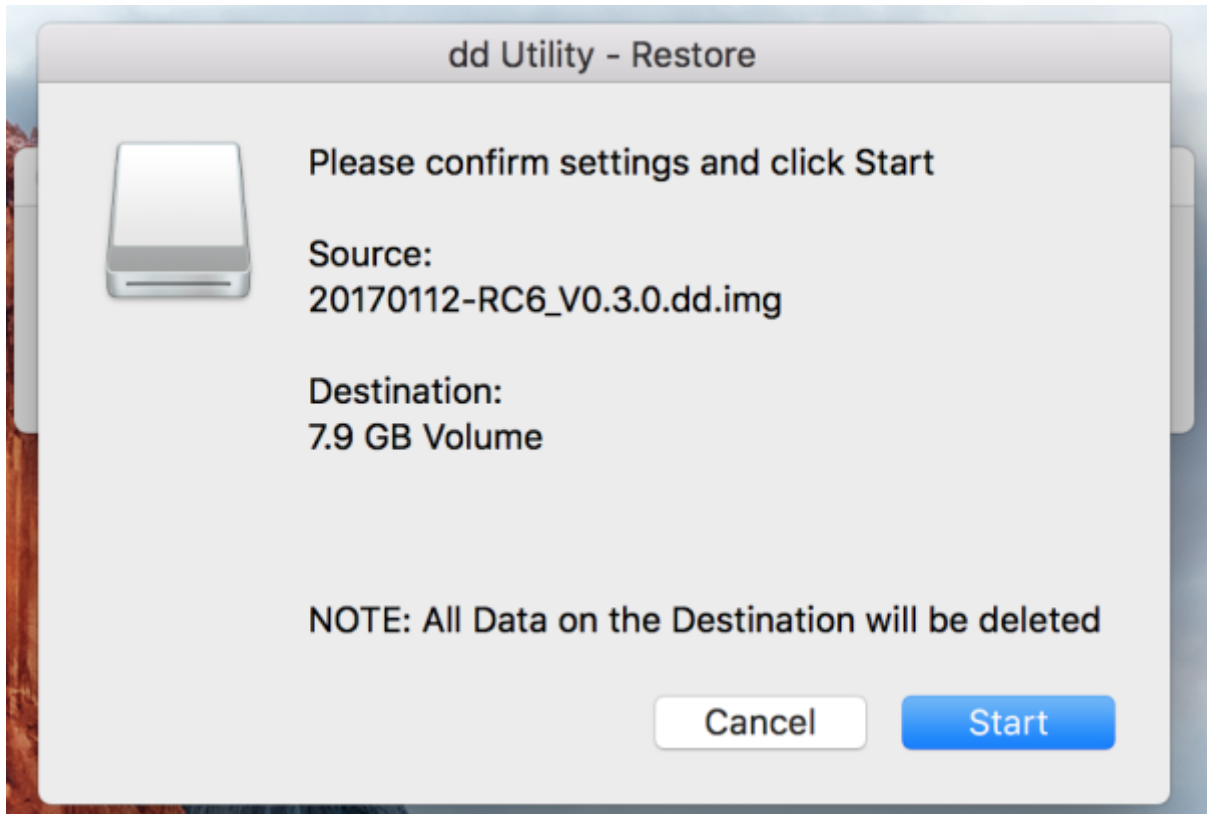

Legend: ■ Unallocated ■ Primary partition

macOS

1. SD (3.0 GB .gz) new micro SD card image
2. dd-utility <https://www.thefanclub.co.za> github
3. SMS-200 SD PC SD

Start Restore

dd-utility 'Restore' .img

SD