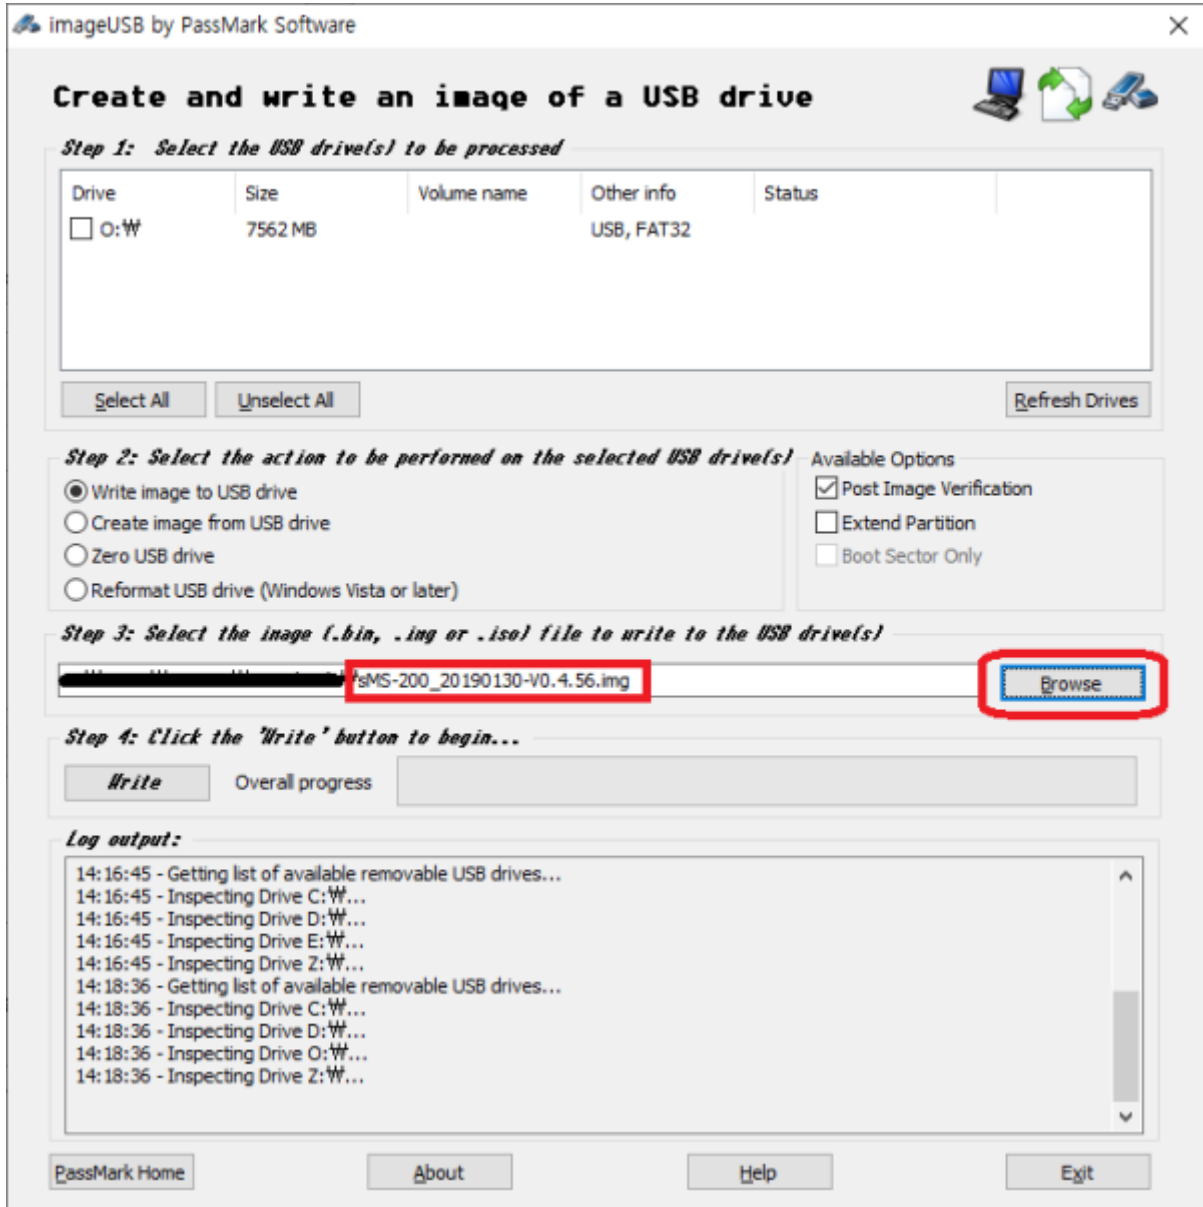

## imageUSB

[imageUSB](#) , USB 가 ,  
'Refresh Drives' .

USB

USB

'Browse'

'Write'

SD

- 1. 가 SD SMS-200
- 2. SMS-200

### SD

The screenshot shows the Windows Disk Management console. At the top, a table lists the system's volumes. Below this, the graphical representation of Disk 0 and Disk 1 is shown. Disk 0 is a basic disk with three partitions: a 450 MB Recovery Partition, a 99 MB EFI System Partition, and a 59.45 GB NTFS Primary Partition (C:). Disk 1 is a removable disk with four partitions: a 286 MB Primary Partition, a 244 MB Primary Partition, a 6.88 GB Primary Partition, and a 44 MB Unallocated space. A red rectangle highlights the Disk 1 section.