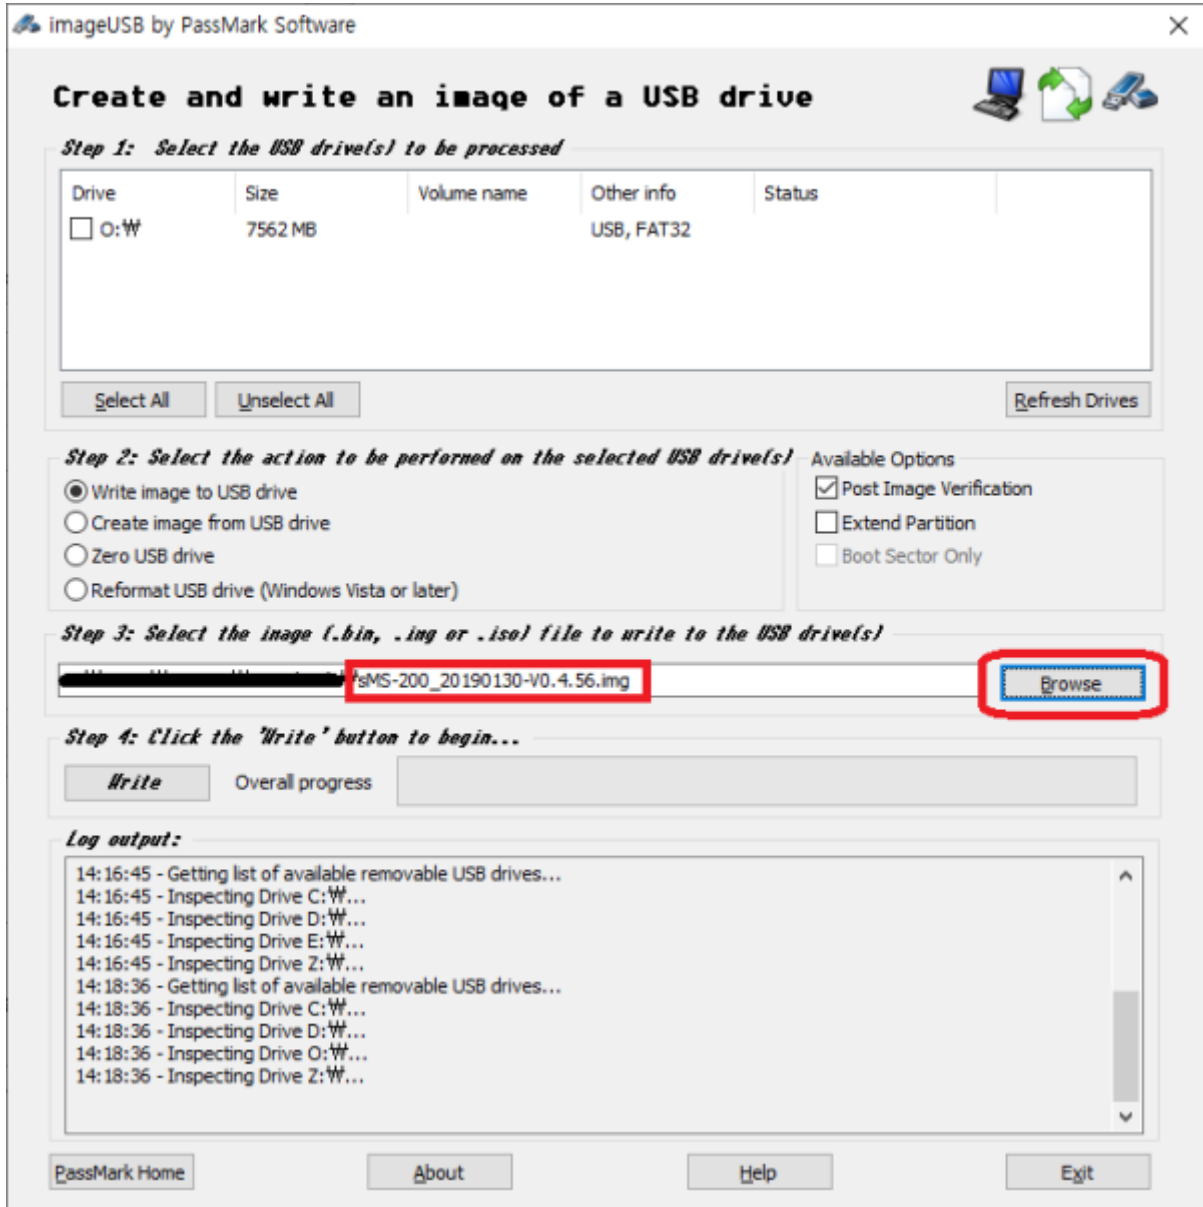

'Browse'

'Write'

SD

1. 가 SD SMS-200
2. SMS-200

SD

The screenshot shows the Windows Disk Management console. At the top, a table lists the system's volumes. Below this, a graphical view shows the layout of Disk 0 and Disk 1. Disk 0 is a 59.98 GB Basic disk with three partitions: a 450 MB Recovery Partition, a 99 MB EFI System Partition, and a 59.45 GB NTFS Primary Partition (C:). Disk 1 is a 7.45 GB Removable disk with four partitions: a 286 MB Primary Partition, a 244 MB Primary Partition, a 6.88 GB Primary Partition, and a 44 MB Unallocated space. A red box highlights the Disk 1 section.