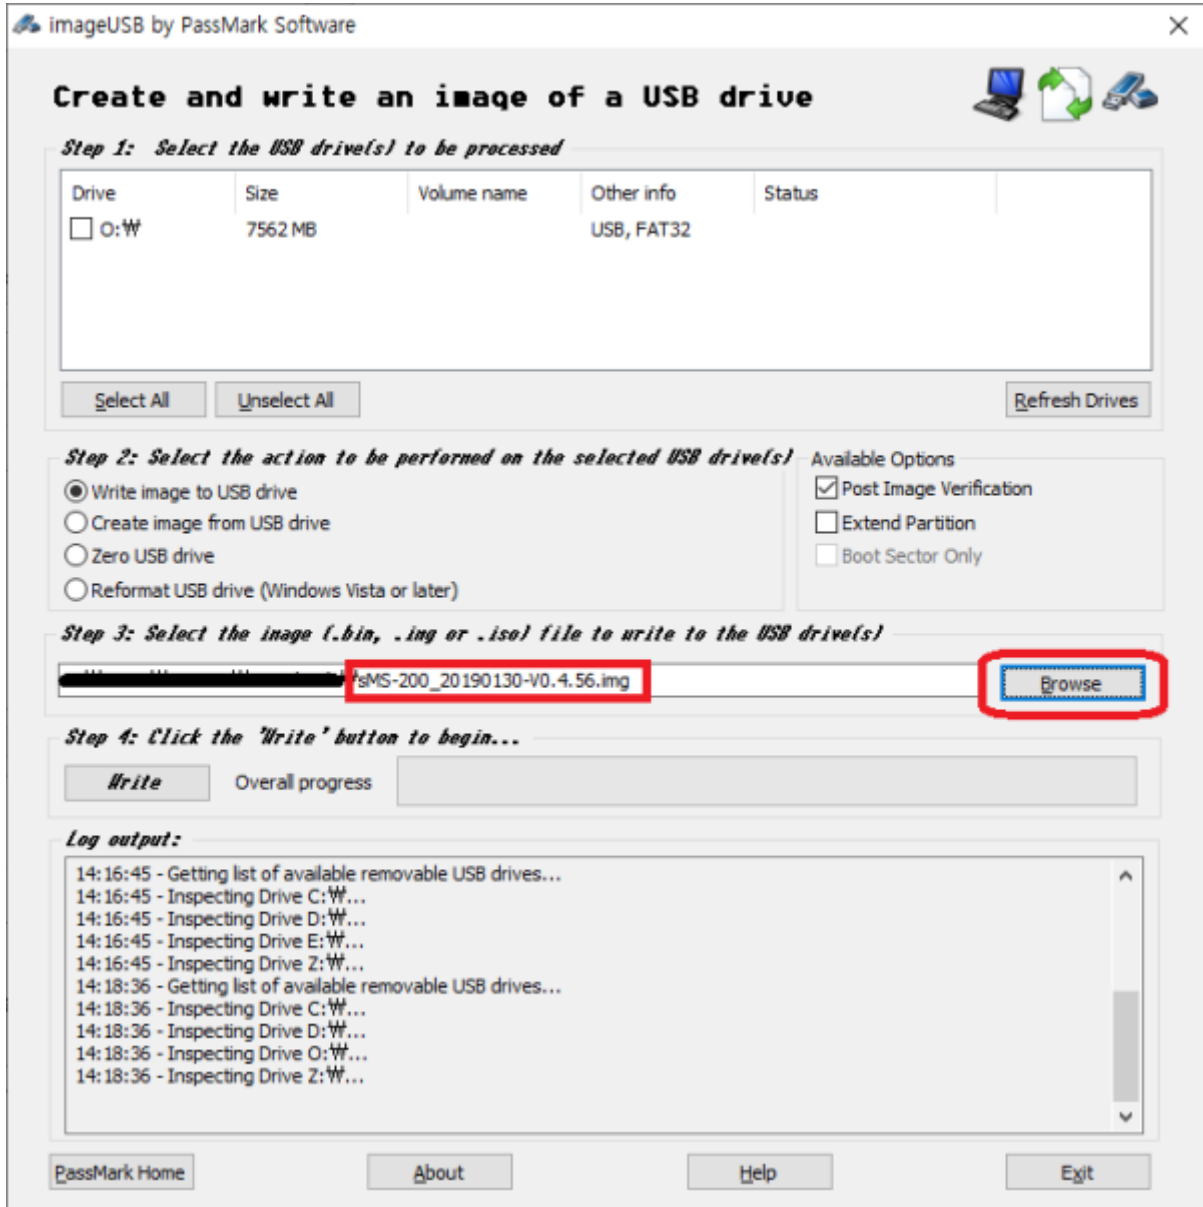

## imageUSB

[imageUSB](#) , USB 가 ,  
 'Refresh Drives' .

USB

USB

'Browse'

'Write'

SD

1. 가 SD SMS-200
2. SMS-200

## SD

The screenshot shows the Windows Disk Management console. At the top, a table lists the system's volumes. Below this, the physical disks are shown with their partitions and file systems. A red box highlights the Disk 1 section, which includes a 286 MB primary partition, a 244 MB primary partition, a 6.88 GB primary partition, and 44 MB of unallocated space.