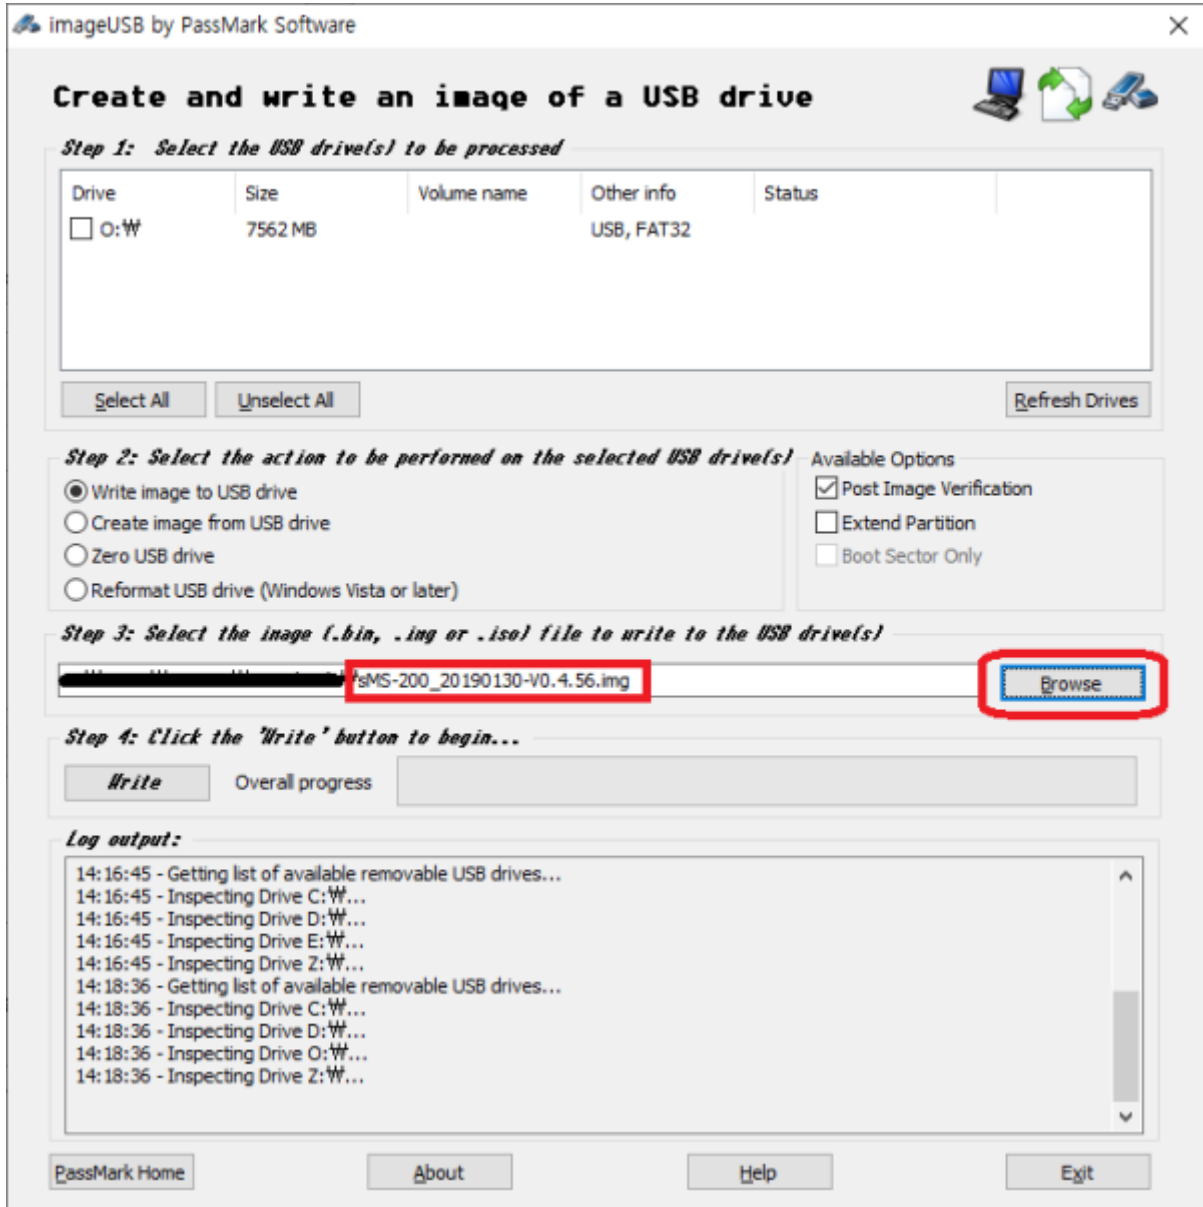

'Browse'

'Write'

SD

- 1. 가 SD SMS-200
- 2. SMS-200

SD

The screenshot shows the Windows Disk Management console. At the top, a table lists the system's volumes. Below this, the physical disks are shown with their partitions. Disk 0 is a basic disk with three partitions: a 450 MB Recovery Partition, a 99 MB EFI System Partition, and a 59.45 GB NTFS Primary Partition (C:). Disk 1 is a removable disk with four partitions: a 286 MB Primary Partition, a 244 MB Primary Partition, a 6.88 GB Primary Partition, and a 44 MB Unallocated space. A red box highlights the Disk 1 section.