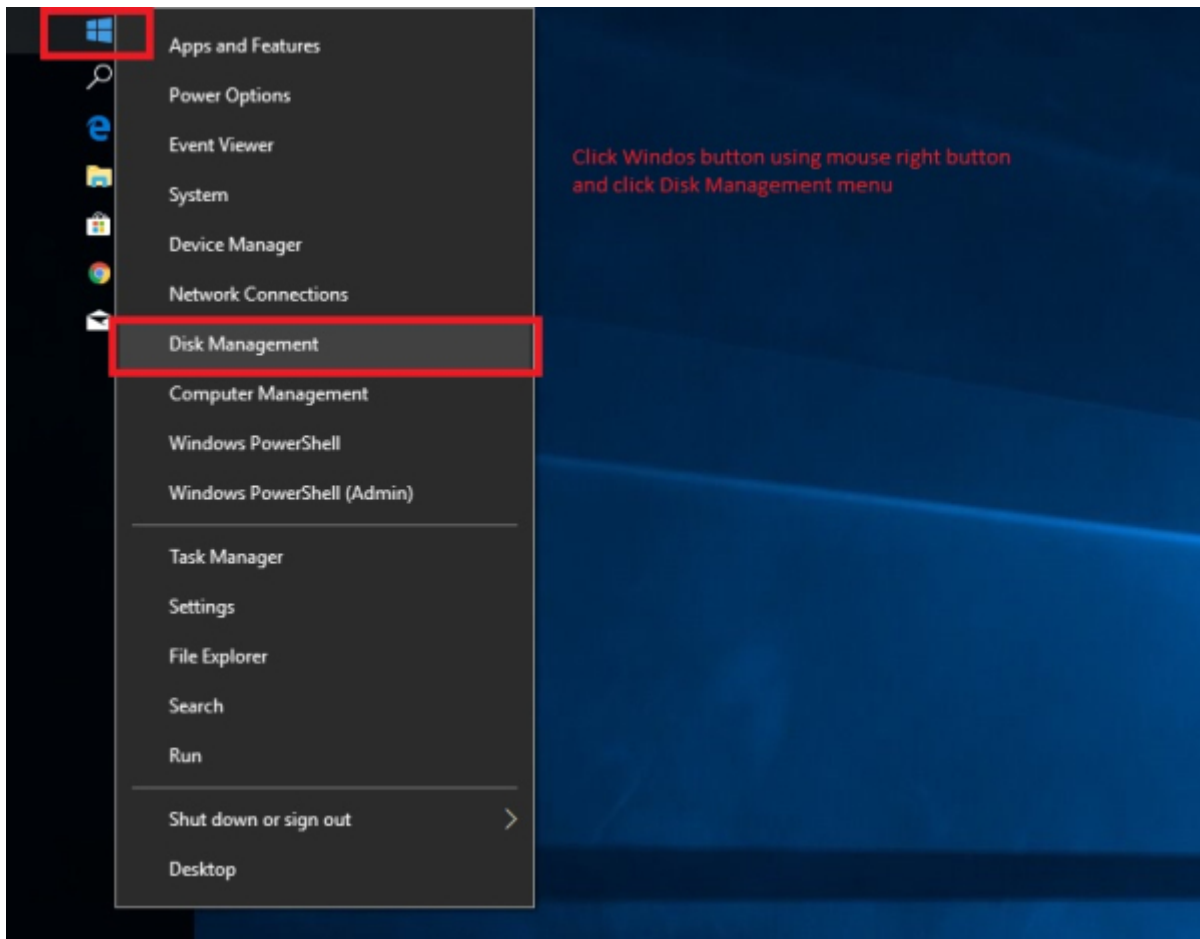

'Browse'

'Write'

SD

- 1. 가 SD SMS-200
- 2. SMS-200

SD

The screenshot shows the Windows Disk Management console. At the top, a table lists the system's volumes. Below this, the physical disks are shown with their partitions. Disk 0 is a basic disk with three partitions: a 450 MB Recovery Partition, a 99 MB EFI System Partition, and a 59.45 GB NTFS Primary Partition (C:). Disk 1 is a removable disk with four partitions: a 286 MB Primary Partition, a 244 MB Primary Partition, a 6.88 GB Primary Partition, and a 44 MB Unallocated space. A red box highlights the Disk 1 section.