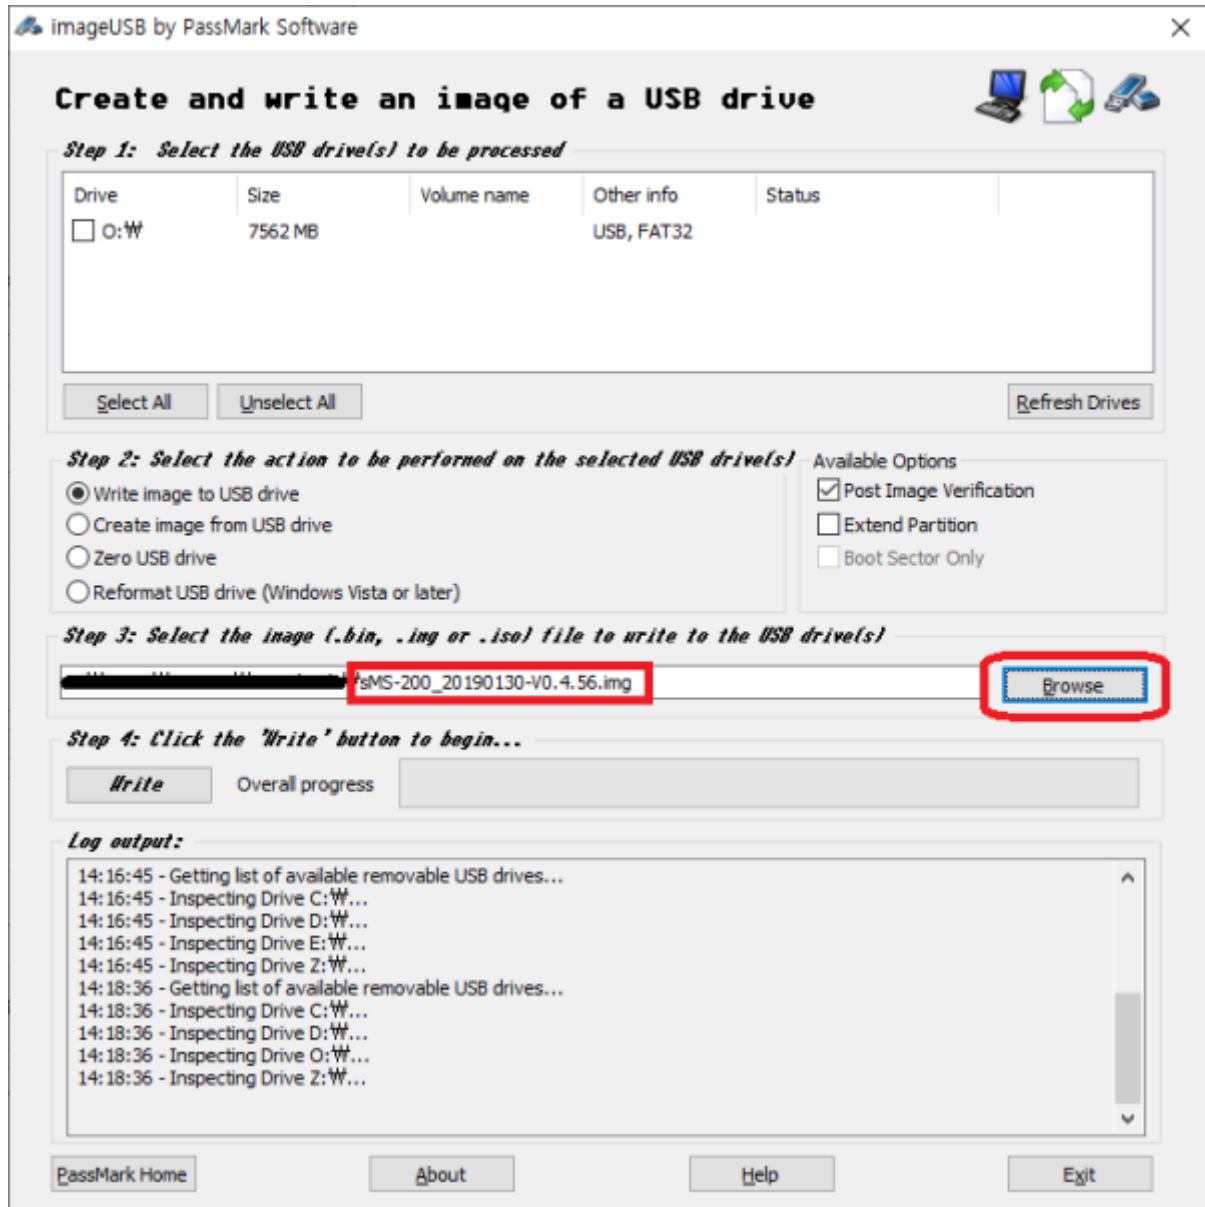

mSD

micro SD

Windows

1. SD (3.0 GB .gz) [new micro SD card image](#)
2. SD (7.9 GB .img)
3. PC [imageUSB](#) ,
4. SMS-200 SD PC

imageUSB

[imageUSB](#) , USB 가 ,
 'Refresh Drives' .

USB

USB

'Browse'

'Write'

SD

1. 가 SD SMS-200
2. SMS-200

SD

The screenshot shows the Windows Disk Management console. At the top, a table lists the system's volumes. Below this, the graphical representation of Disk 0 and Disk 1 is shown. Disk 0 is a 59.98 GB Basic disk with three partitions: a 450 MB Recovery Partition, a 99 MB EFI System Partition, and a 59.45 GB NTFS Primary Partition (C:). Disk 1 is a 7.45 GB Removable disk with four partitions: a 286 MB Primary Partition, a 244 MB Primary Partition, a 6.88 GB Primary Partition, and a 44 MB Unallocated space. A red box highlights the Disk 1 section.