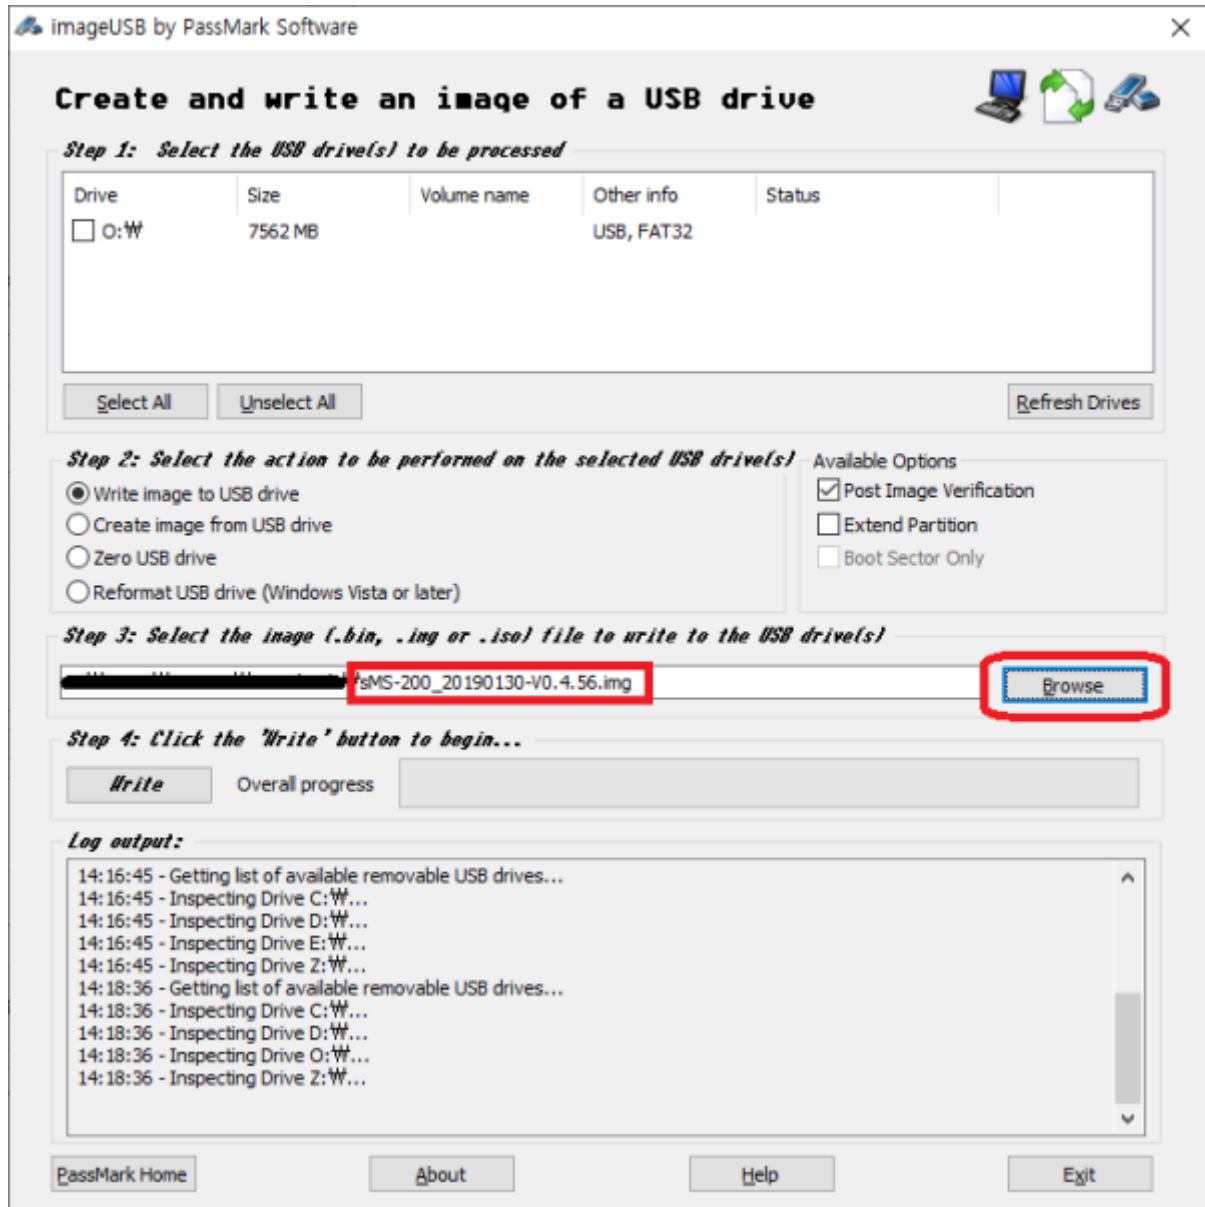

mSD

micro SD

Windows

1. SD (3.0 GB .gz) [new micro SD card image](#)
2. SD (7.9 GB .img)
3. PC [imageUSB](#) ,
4. SMS-200 SD PC

imageUSB

[imageUSB](#) , USB 가 ,
 'Refresh Drives' .

USB

USB

'Browse'

'Write'

SD

- 1. 가 SD SMS-200
- 2. SMS-200

SD

The screenshot shows the Windows Disk Management console. At the top, there is a table listing disk volumes. Below this, the graphical representation of Disk 0 and Disk 1 is shown. Disk 0 is a basic disk with a total capacity of 59.98 GB, containing a 450 MB Recovery Partition, a 99 MB EFI System Partition, and a 59.45 GB NTFS primary partition (C:). Disk 1 is a removable disk with a total capacity of 7.45 GB, containing three 286 MB primary partitions and a 44 MB unallocated space. A red rectangle highlights the Disk 1 section.