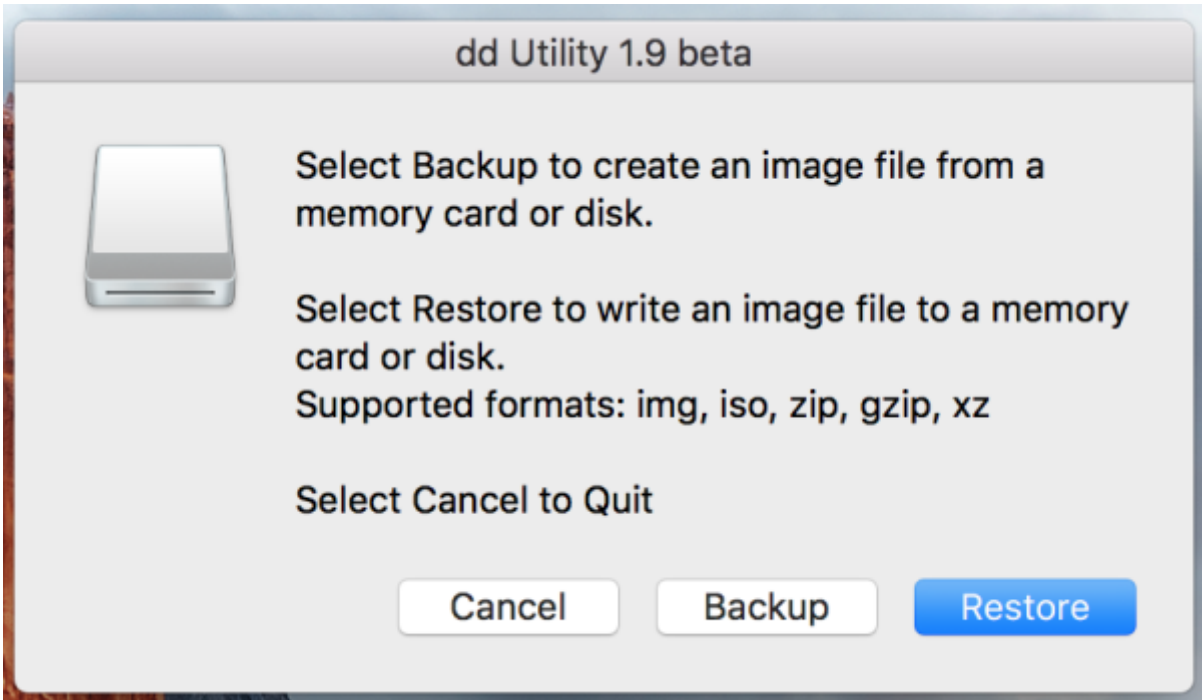

'Browse'

'Write'

SD

- 1. 가 SD SMS-200
- 2. SMS-200

SD

The screenshot shows the Windows Disk Management console. At the top, there is a table listing disk volumes. Below this, the graphical representation of Disk 0 and Disk 1 is shown. Disk 0 is a basic disk with a total capacity of 59.98 GB, containing a 450 MB Recovery Partition, a 99 MB EFI System Partition, and a 59.45 GB NTFS primary partition (C:). Disk 1 is a removable disk with a total capacity of 7.45 GB, containing three 286 MB primary partitions and a 44 MB unallocated space. A red rectangle highlights the Disk 1 section.

■ Unallocated ■ Primary partition

macOS

1. SD (3.0 GB .gz) new micro SD card image
2. dd-utility <https://www.thefanclub.co.za> github
3. SMS-200 SD PC SD

Start Restore

dd-utility 'Restore' .img

SD

sMS-200

SD