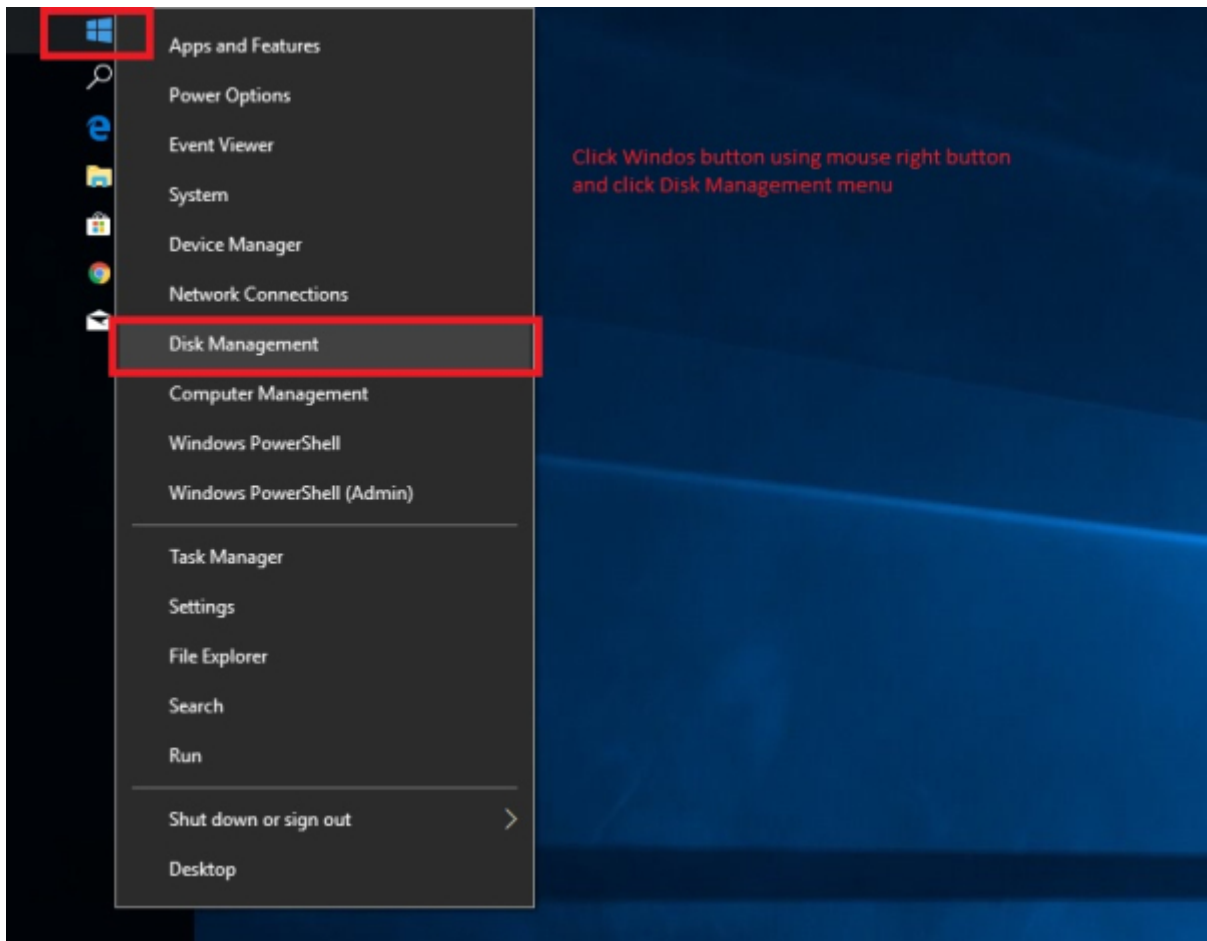

'Browse'

'Write'

SD

- 1. 가 SD SMS-200
- 2. SMS-200

SD

The screenshot shows the Windows Disk Management console. At the top, a table lists the system's volumes. Below this, the graphical representation of Disk 0 and Disk 1 is shown. Disk 0 is a basic disk with a total capacity of 59.98 GB, containing a 450 MB Recovery Partition, a 99 MB EFI System Partition, and a 59.45 GB NTFS primary partition (C:). Disk 1 is a removable disk with a total capacity of 7.45 GB, containing three 286 MB primary partitions and a 44 MB unallocated space. A red rectangle highlights the Disk 1 section.