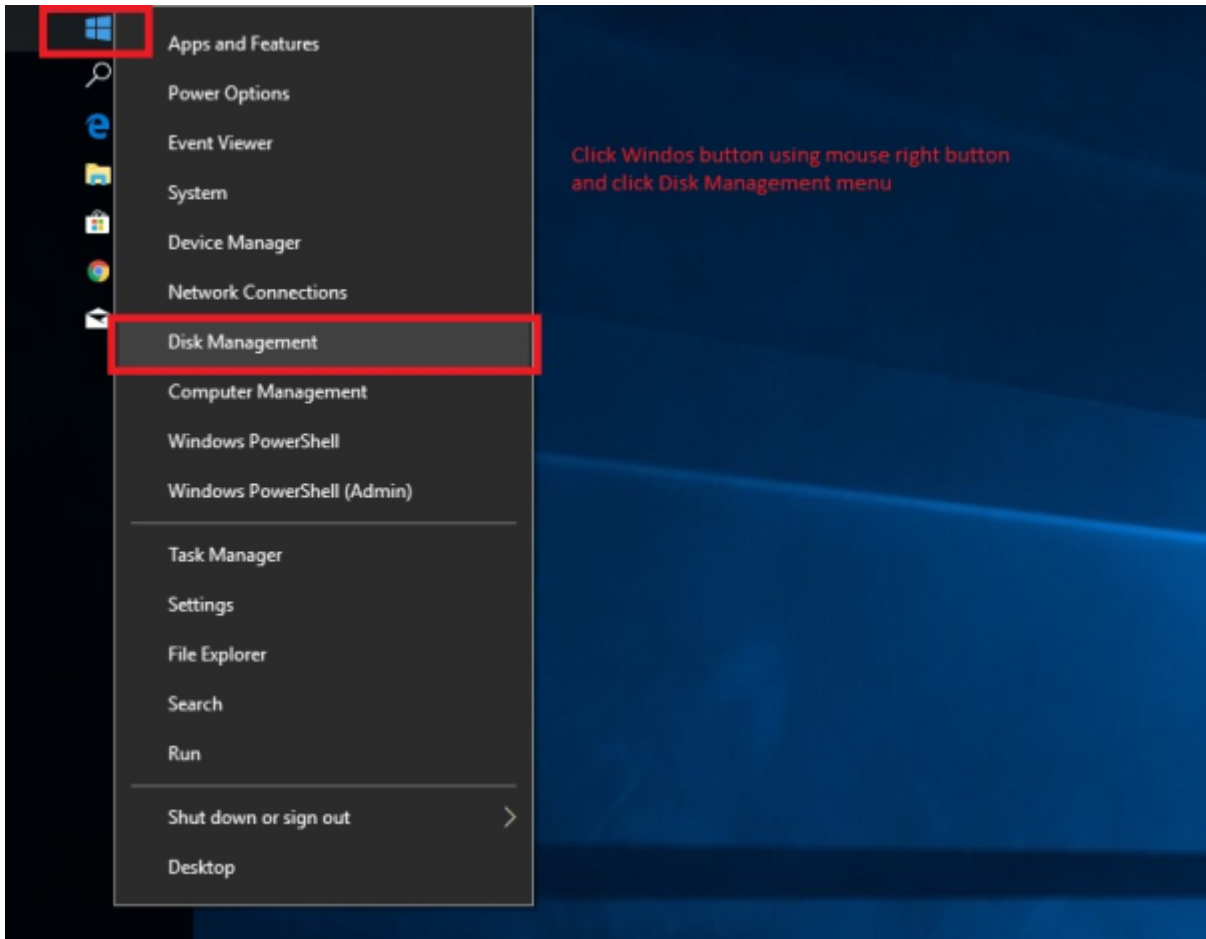

## imageUSB

[imageUSB](#) , USB 가 ,  
 'Refresh Drives' .

USB

USB

'Browse'

'Write'

SD

1. 가 SD SMS-200
2. SMS-200

## SD

The screenshot shows the Windows Disk Management console. At the top, a table lists the system's volumes. Below this, the physical disks are shown with their partitions and file systems. A red box highlights the partitions on Disk 1.