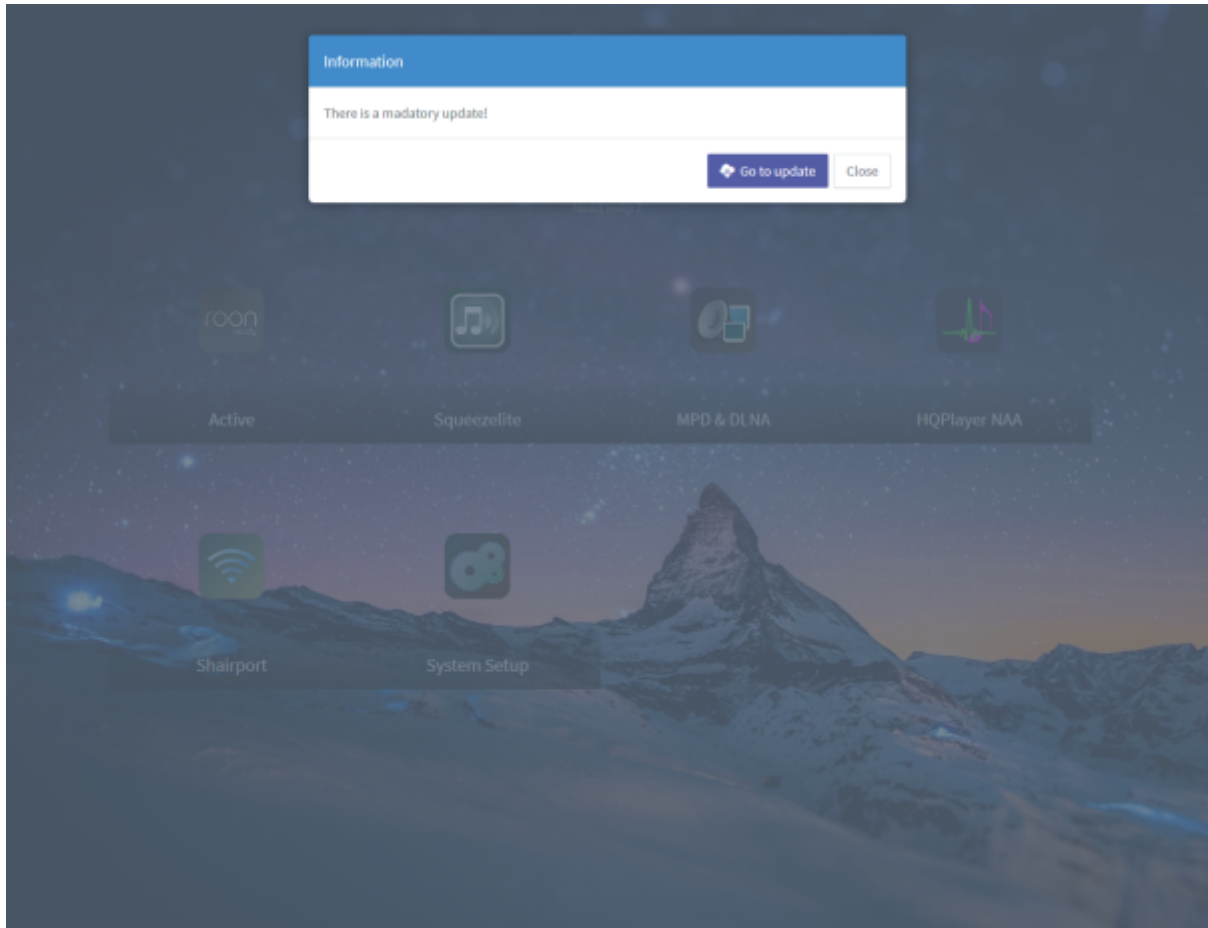

Roon Ready

Ready , Roon Ready , Roon Ready , Roon Ready . Roon