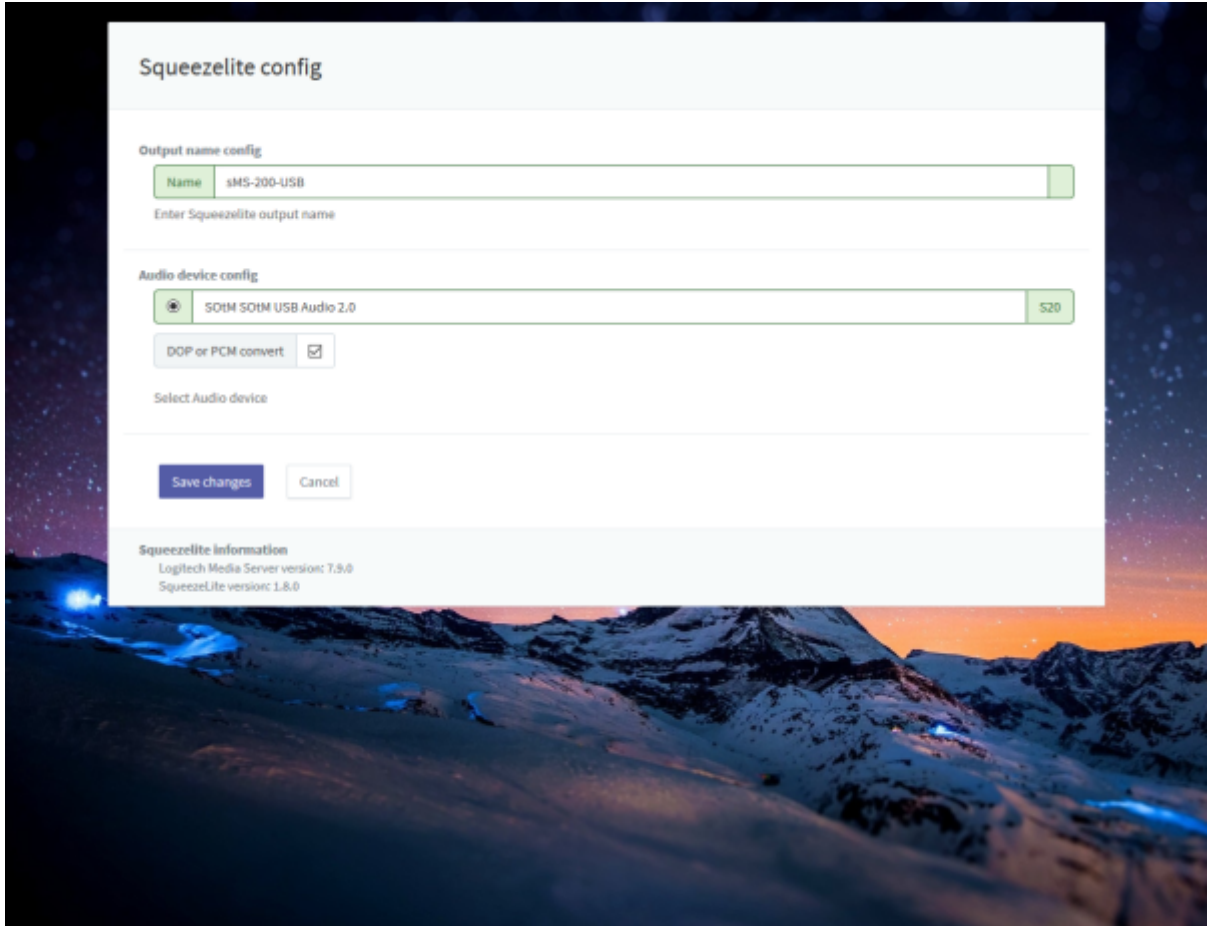

 Content directory .

SqueezeLite

SqueezeLite

SqueezeLite

Squeezelite

Squeezelite , , Logitech Media Server , , .

- ▶ Squeezelite Logitech Media Server . Squeezelite가 Squeezelite 'Squeezelite' Squeezelite가 'Active' . Squeezelite Logitech Media Server
- Squeezelite Logitech Media Server
- ↻ Squeezelite Logitech Media Server
- 🎧 LMS SMS-200 Logitech Media Server (Web Remote Control) Server . Logitech Media
- ⚙️ Squeezelite