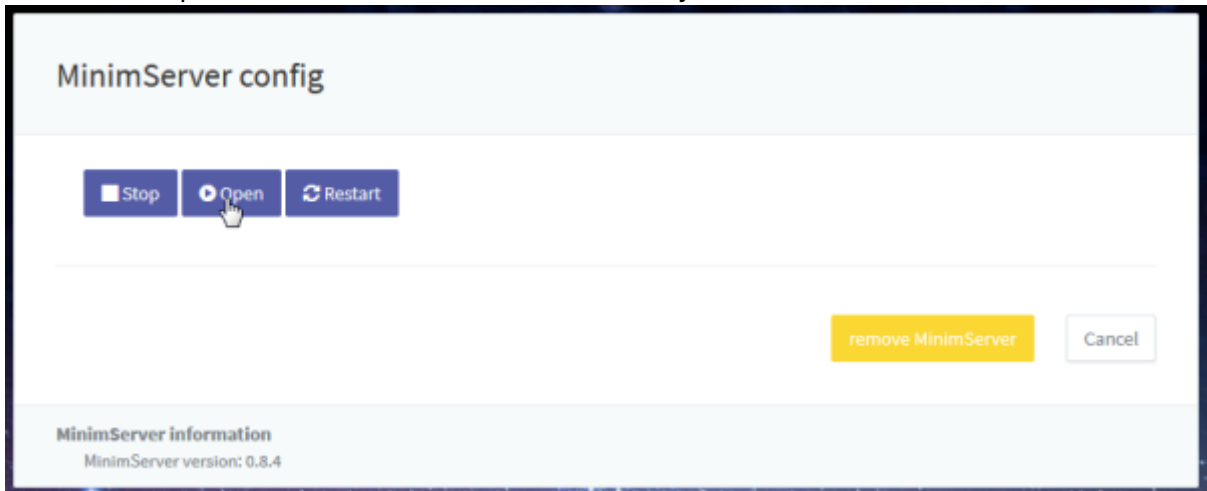

MinimServer Content directory