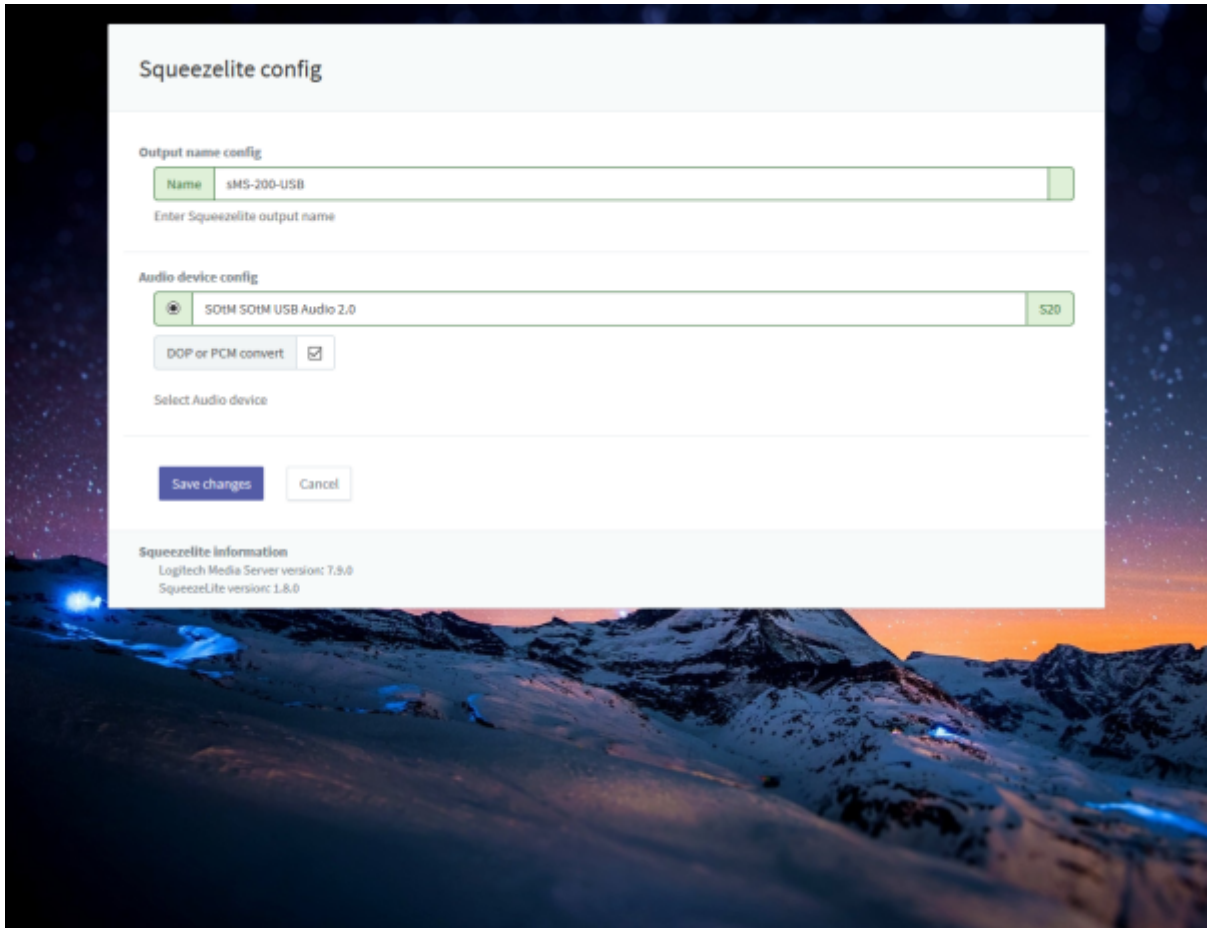

 Content directory .

SqueezeLite

SqueezeLite

SqueezeLite

Squeezeelite , Logitech Media Server

- ▶ Squeezeelite Logitech Media Server . Squeezeelite가 Squeezeelite가 'Active' . Squeezeelite Logitech Media Server 30
- Squeezeelite Logitech Media Server
- ↻ Squeezeelite Logitech Media Server
- 🎧 LMS SMS-200 Logitech Media Server (Web Remote Control) Server Squeezeelite . Logitech Media
- ⚙️ Squeezeelite