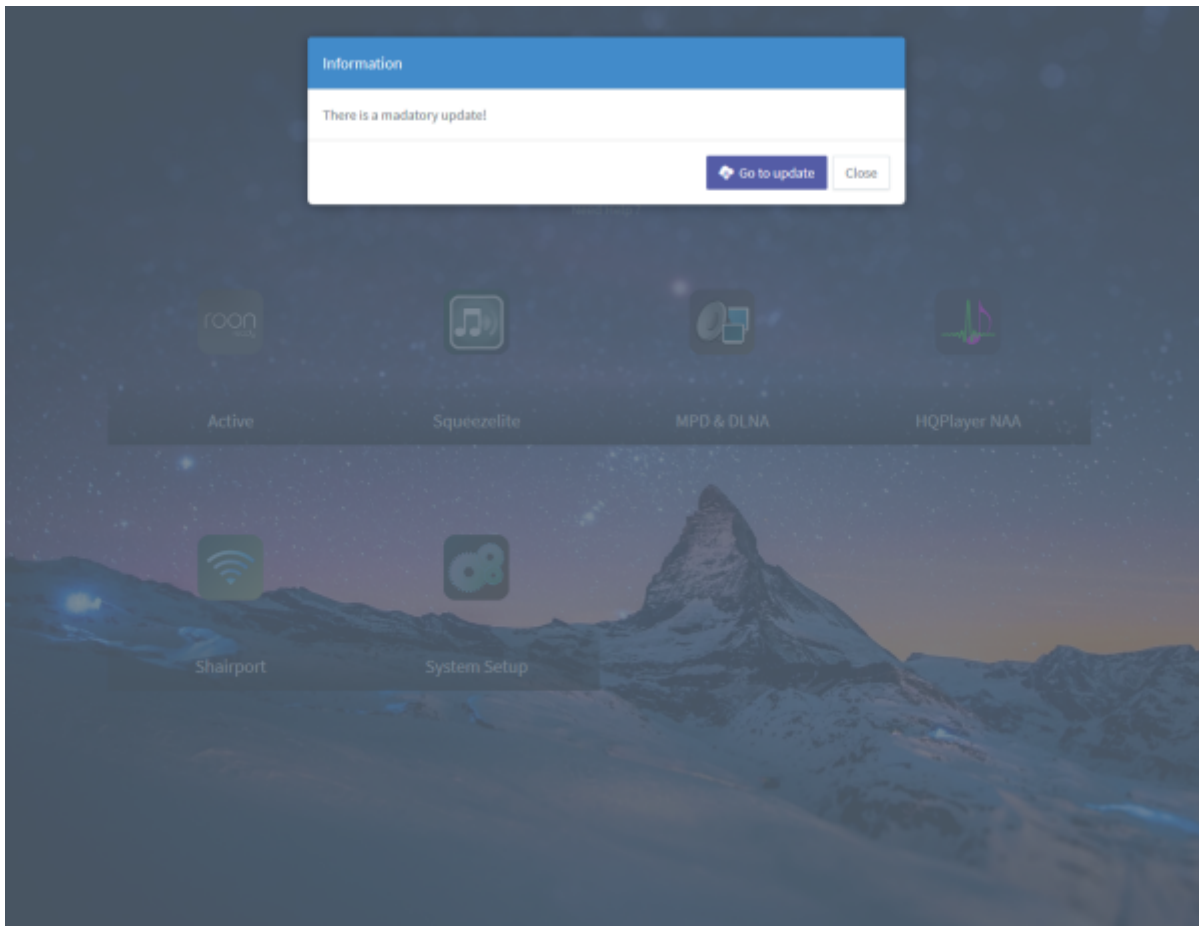

Roon Ready

Ready , Roon Ready , Roon Ready , Roon Ready . Roon