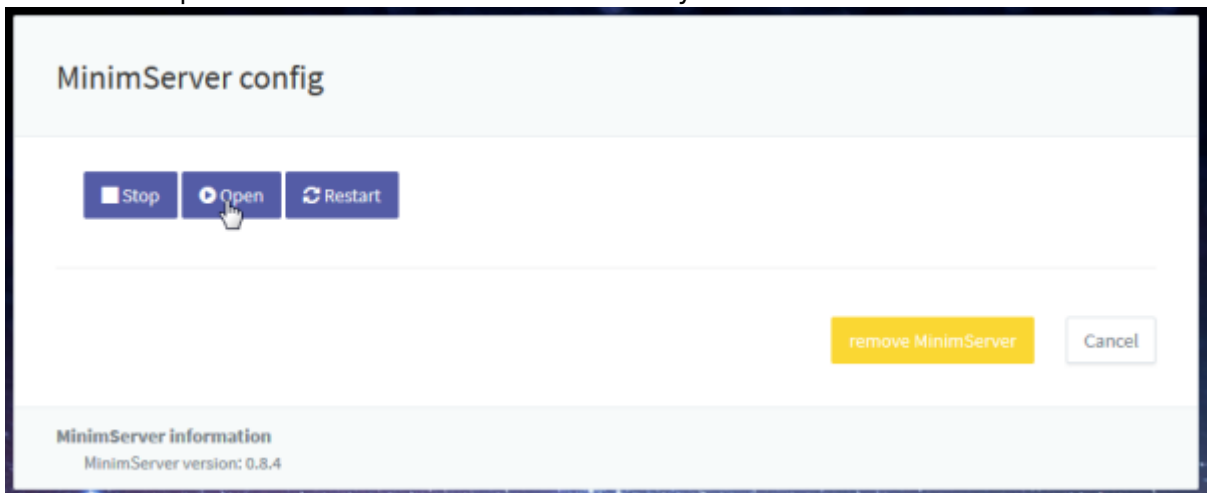

MinimServer Content directory