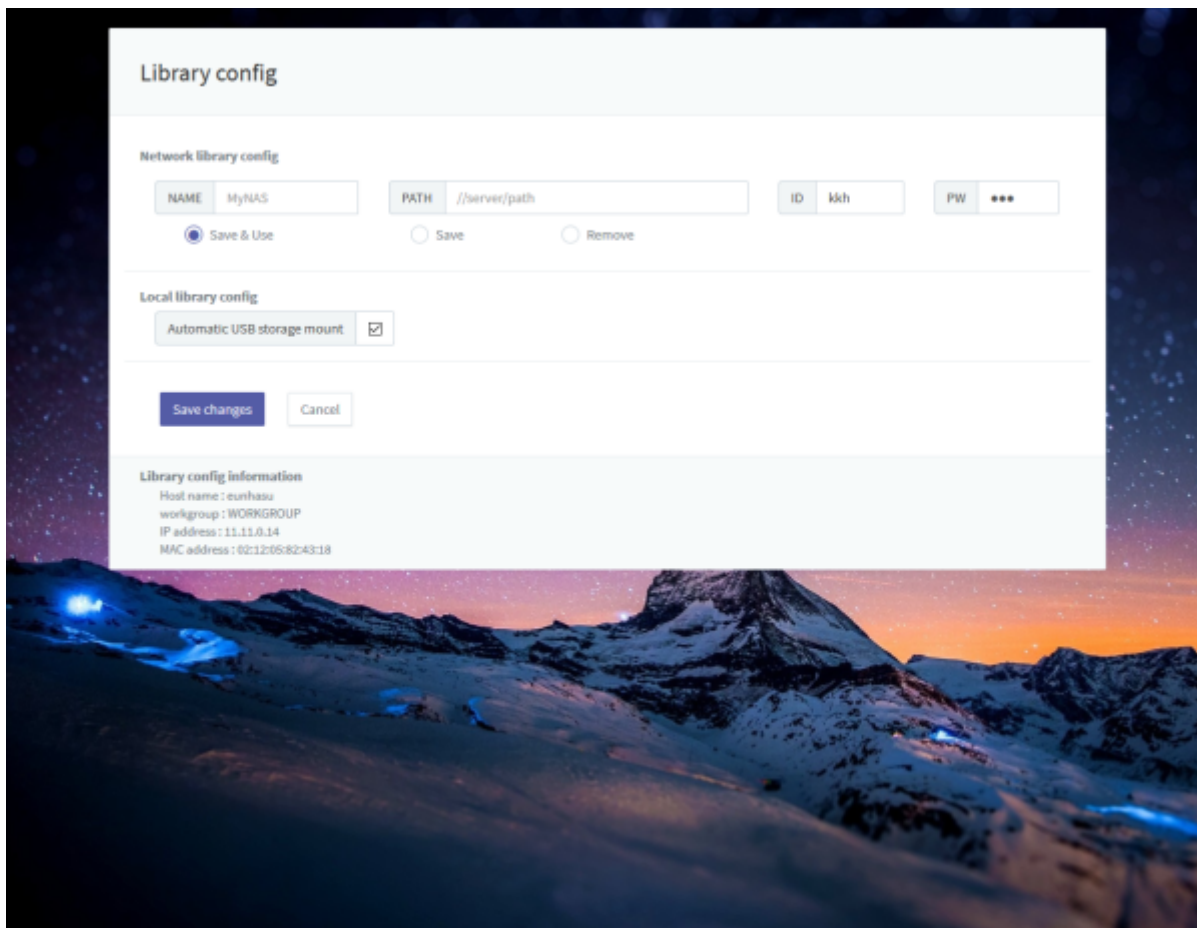

HQPlayer NAA

HQPlayer NAA HQPlayer DAC .

Shairport

Apple AirPlay . Apple .

- Host name: sms-200
Host name
- Workgroup: "WORKGROUP"
- Save & Reboot system:
- Cancel:

USB

- NAME: Logitech Media Server MPD
- PATH: