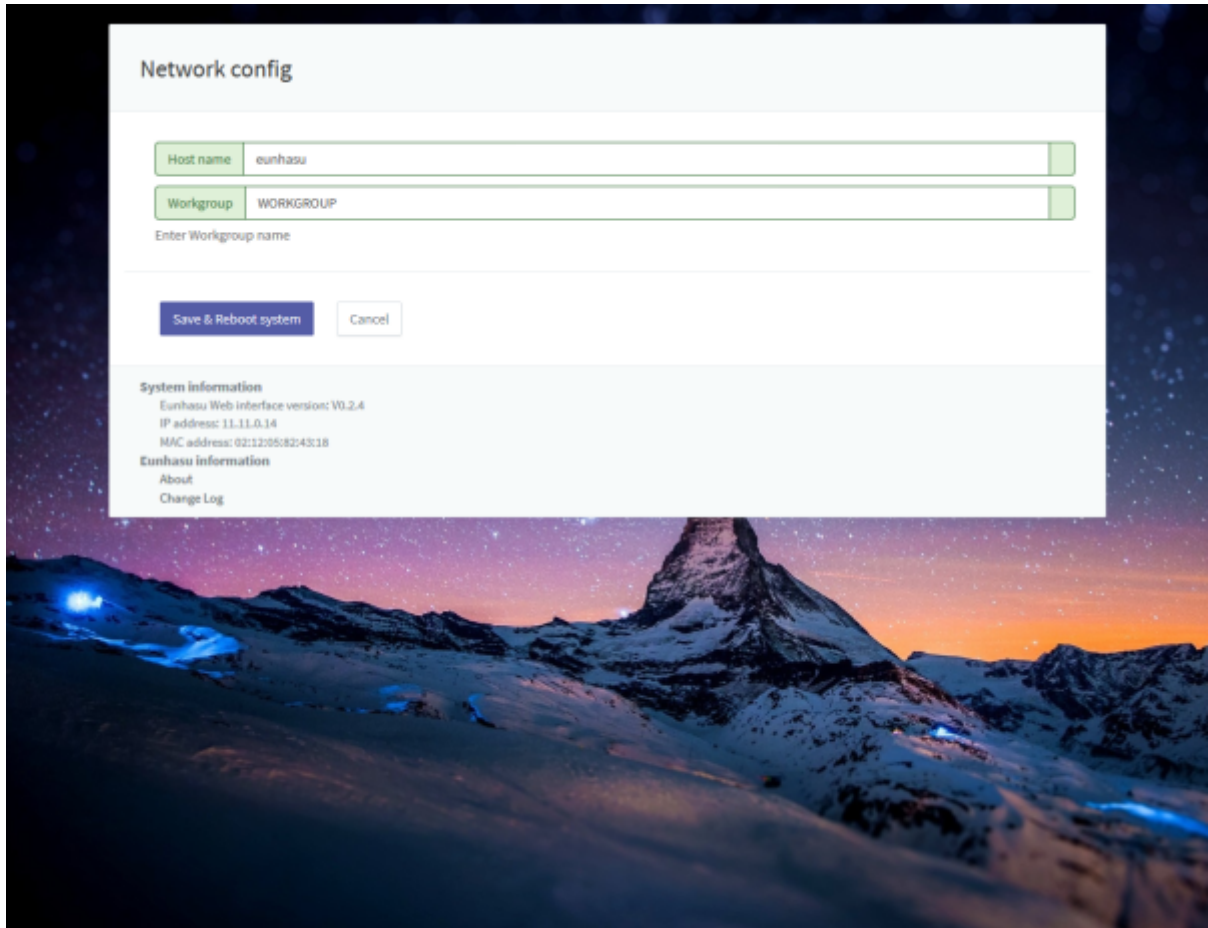

- Host name: sms-200
  Host name
- Workgroup: "WORKGROUP"
- Save & Reboot system:
- Cancel:

USB