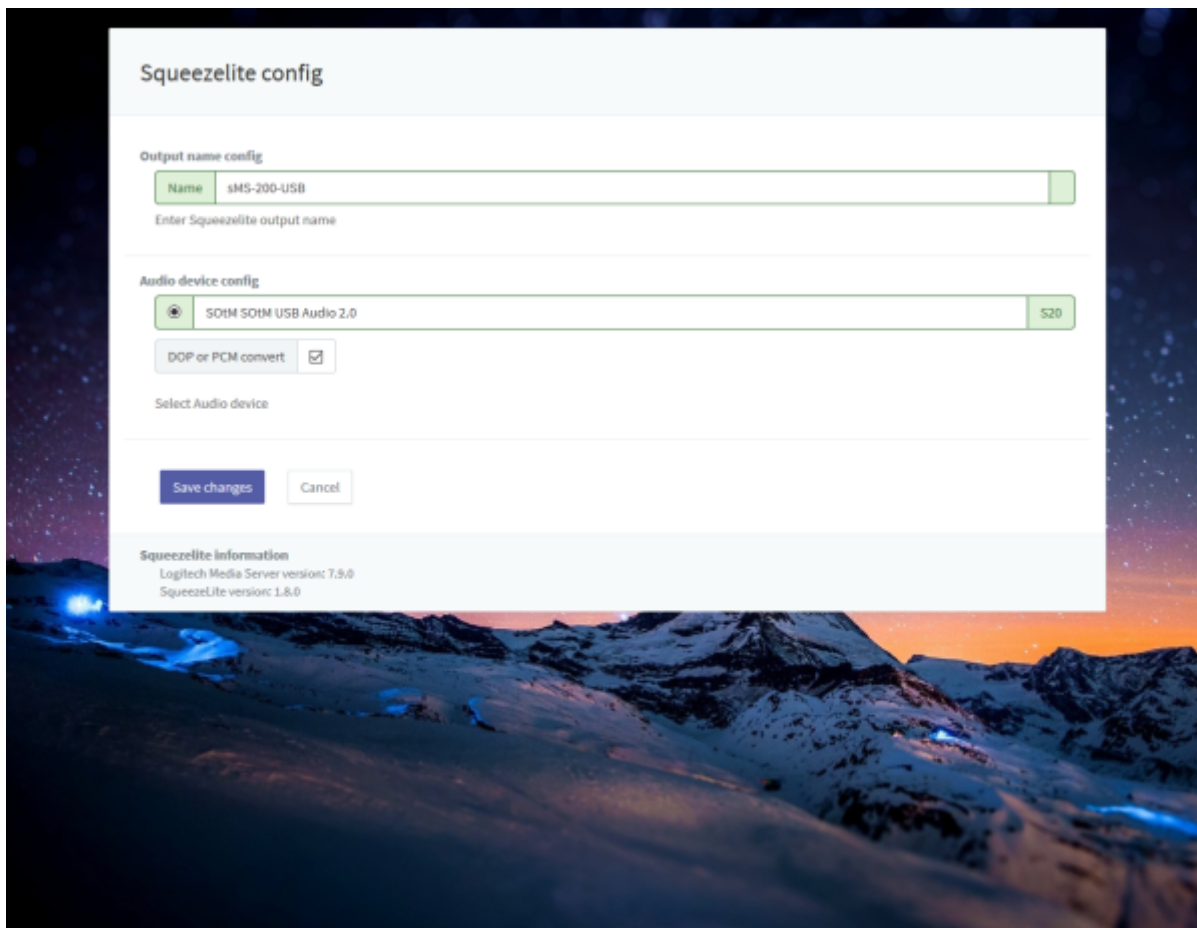

Squeezelite

Squeezelite Squeezelite Squeezelite

Squeezelite , Logitech Media Server ,

- ▶ Squeezelite Logitech Media Server . Squeezelite가 Squeezelite 'Squeezelite' Squeezelite가 'Active' . Squeezelite Logitech Media Server 30
- Squeezelite Logitech Media Server .
- ↻ Squeezelite Logitech Media Server .
- 🎧 LMS SMS-200 Logitech Media Server (Web Remote Control) . Logitech Media Server Squeezelite
- ⚙️ Squeezelite