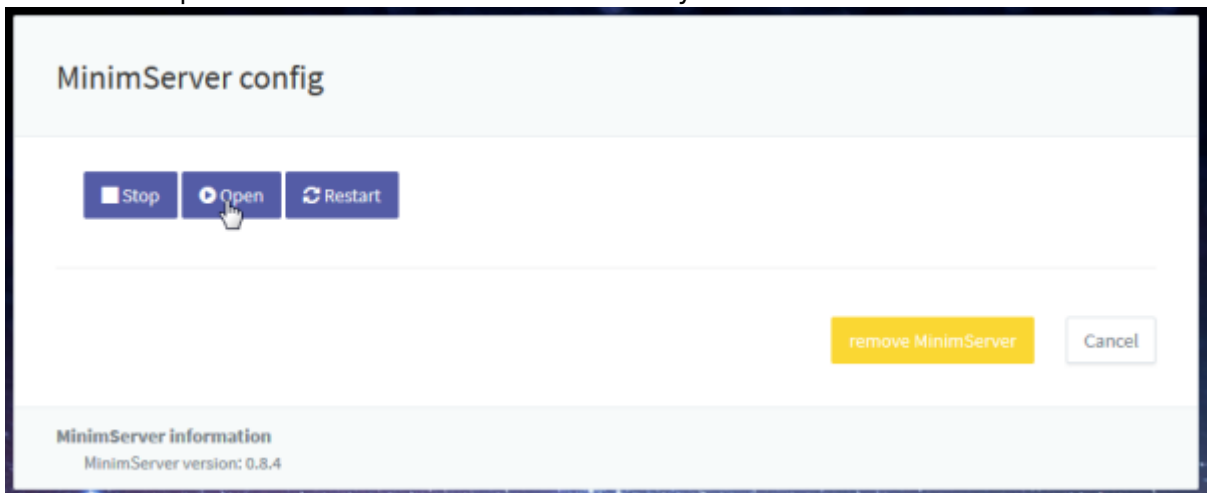

Roon Server

Roon Server SMS-1000 Roon Server Roon Server Roon Server Roon Server Roon Server Roon Remote Desktop Roon

▶
Roon Server
'Active'

Roon Server
'Roon Server'

. Roon Server가
Roon Server가

Roon Server

Roon Server

MinimServer

[MinimServer](#)
MinimServer config

sms-1000

. MinimServer

MinimServer

MinimServer 가 MinimServer config MinimServer , , .

MinimServer 가 MinimServer Content directory . MinimServer
Open Content directory