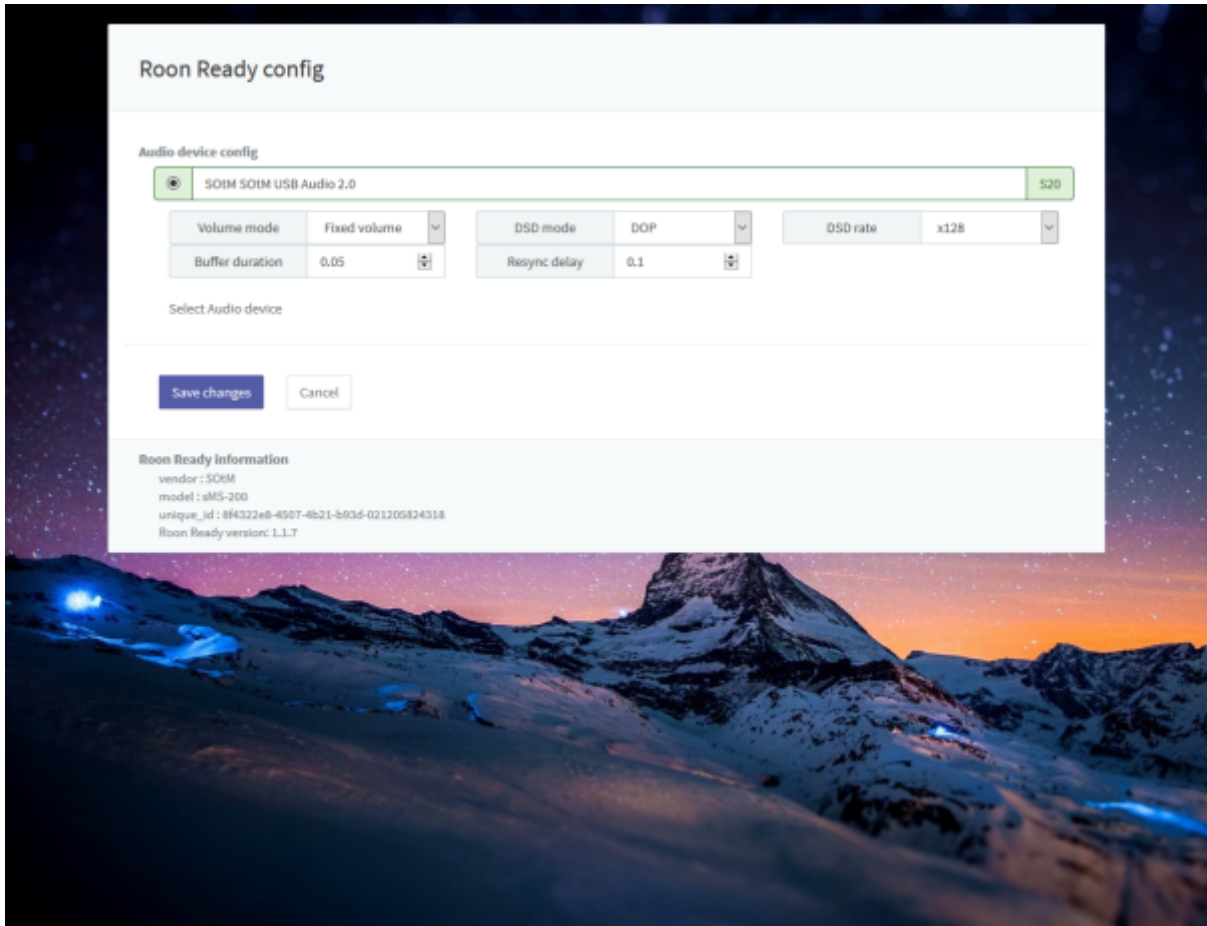

off

- Cancel:
가

▶
Roon Ready
'Active'

Roon Ready
'Roon Ready'

. Roon Ready가
Roon Ready가

Roon Ready

Roon Ready

Roon Ready