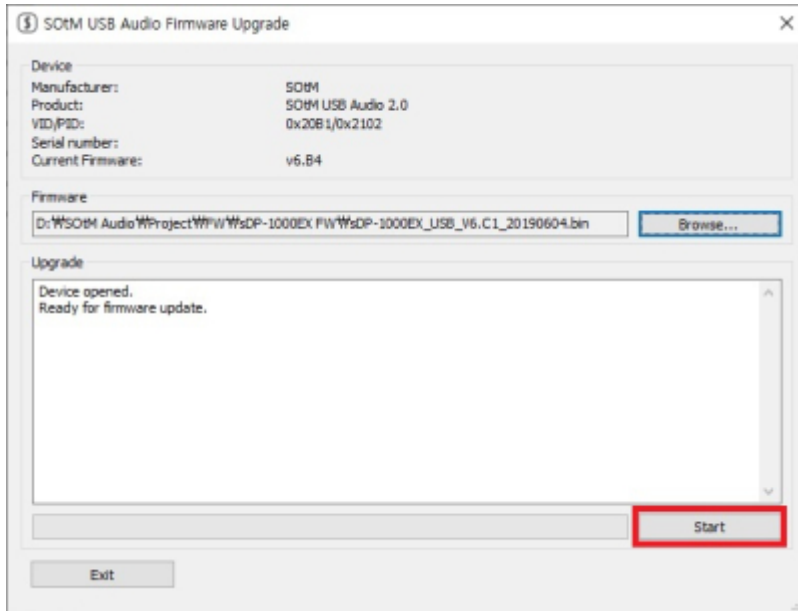

가 , SOTM USB Audio Control Panel sDP-1000EX

sDP-1000EX FW

- [sDP-1000Ex_V2.0a_20190607.hex](#)
- [sDP-1000EX_USB_V6.C1_20190604.bin](#)

- [Flip 3.4.7 software](#)
- [SOTM USB Audio 2.0 Driver v2.23.0](#)