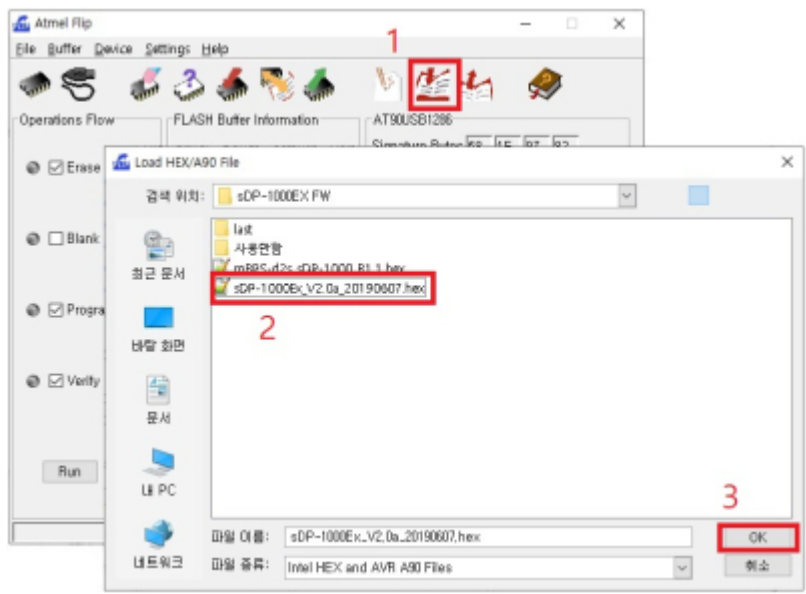

### Flip

Flip

Flip

, AT90USB1286

USB Port Connection

'Open'

'Load Hex File

'Run'