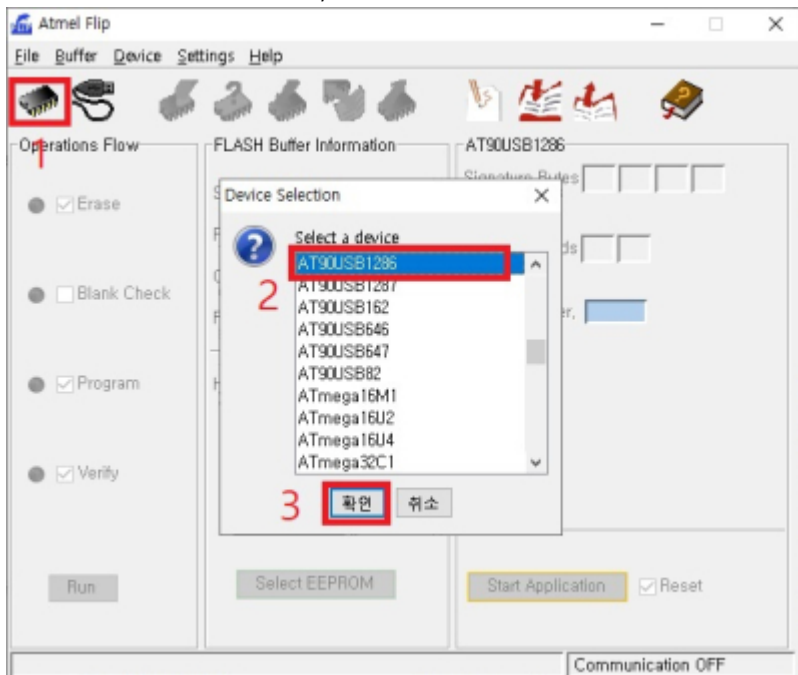

### Flip

Flip

Flip

, AT90USB1286

USB Port Connection

'Open'

'Load Hex File

'Run'