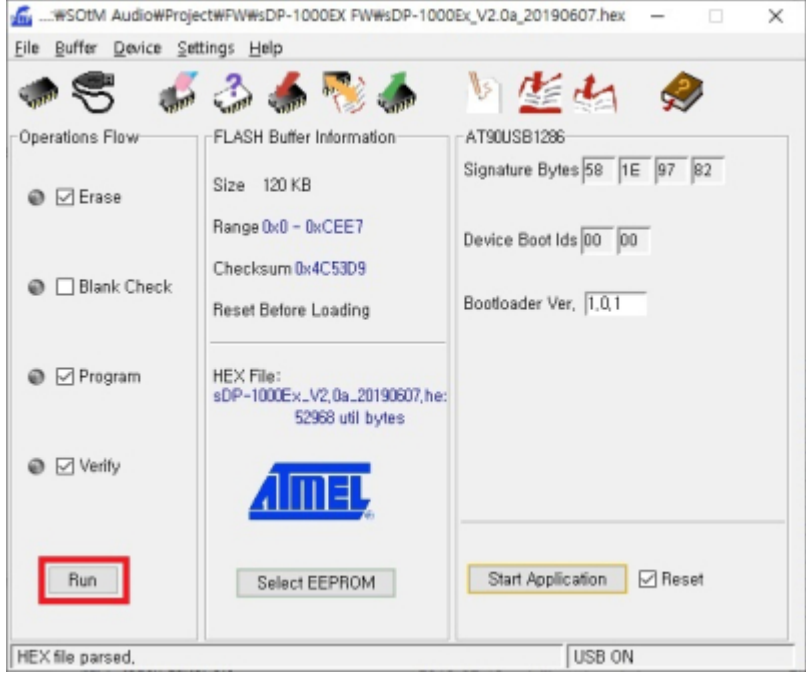

### Flip

Flip

Flip

, AT90USB1286

USB Port Connection

'Open'

'Load Hex File

'Run'