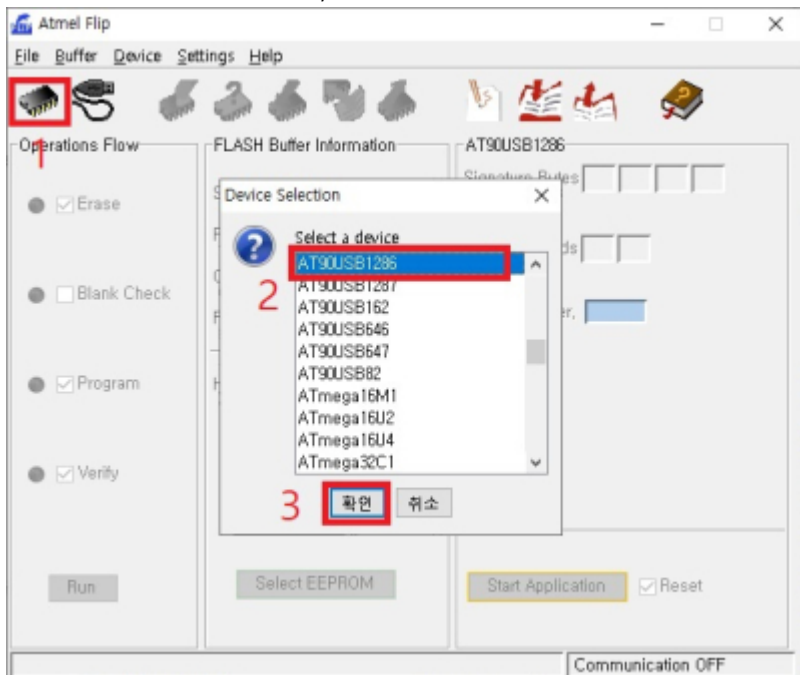

sDP-1000EX PC USB
DFU

sDP-1000EX Audio USB

- OLED
- OLED

Flip

Flip

Flip

, AT90USB1286

USB Port Connection 'Open'