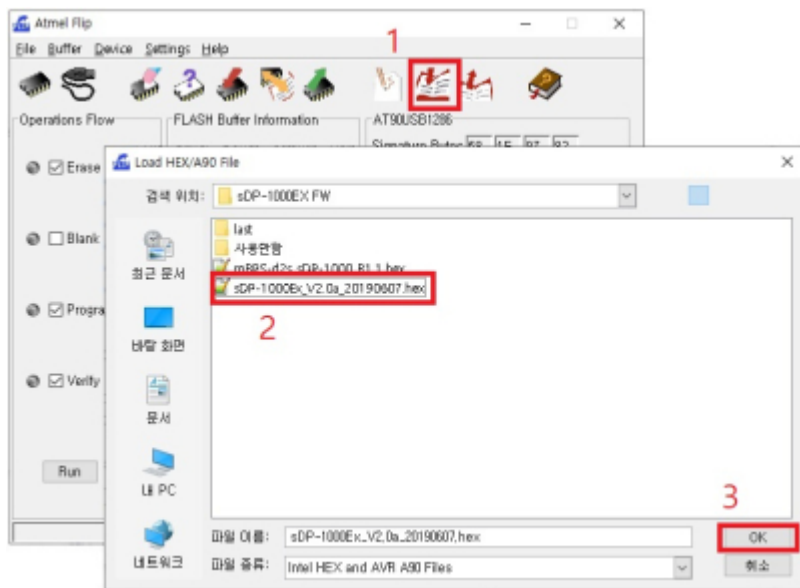

'Run'

1. 가 , sDP-1000EX Audio USB
2. Audio
3. Audio , OLED가
   - , OLED ,