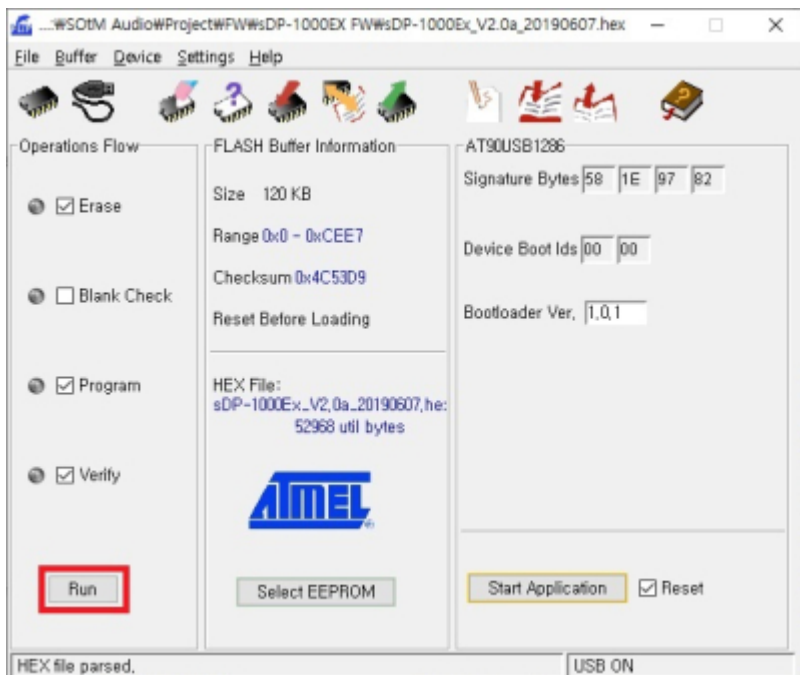

'Run'

1. 가 , sDP-1000EX Audio USB
2. Audio
3. Audio , OLED가
   - , OLED ,