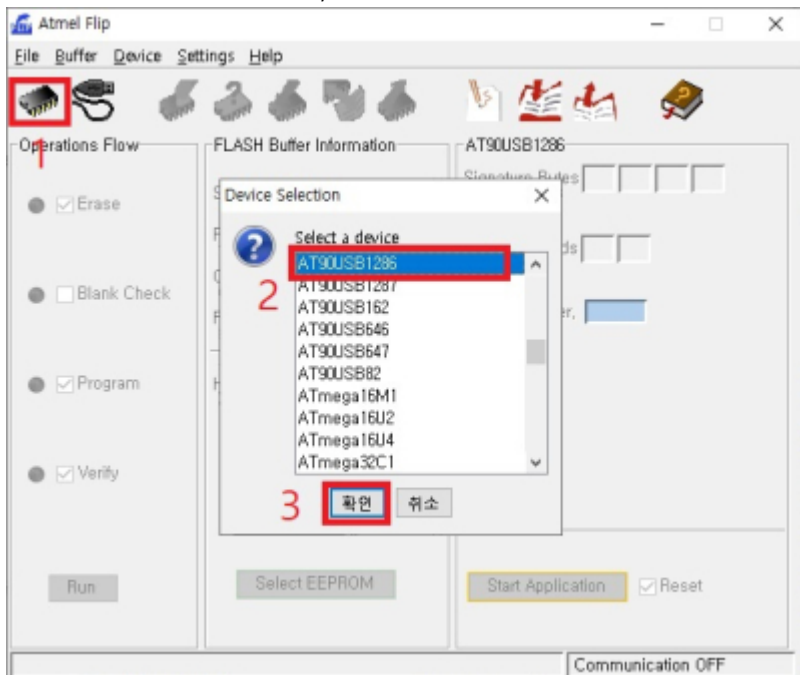

sDP-1000EX PC USB
DFU

sDP-1000EX Audio USB

- OLED
- OLED

Flip

Flip

Flip

, AT90USB1286

USB Port Connection