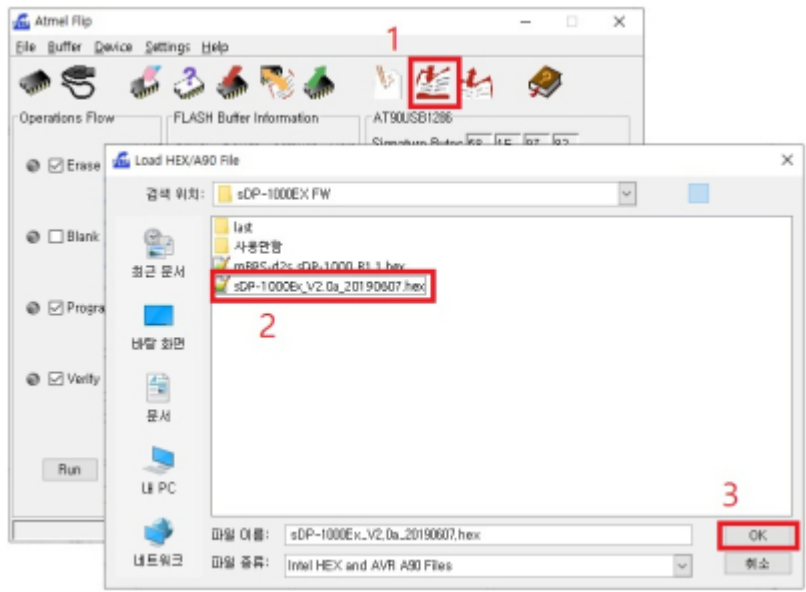

'Run'

1. 가 , sDP-1000EX Audio USB
2. Audio
3. Audio , OLED가
   - , OLED ,