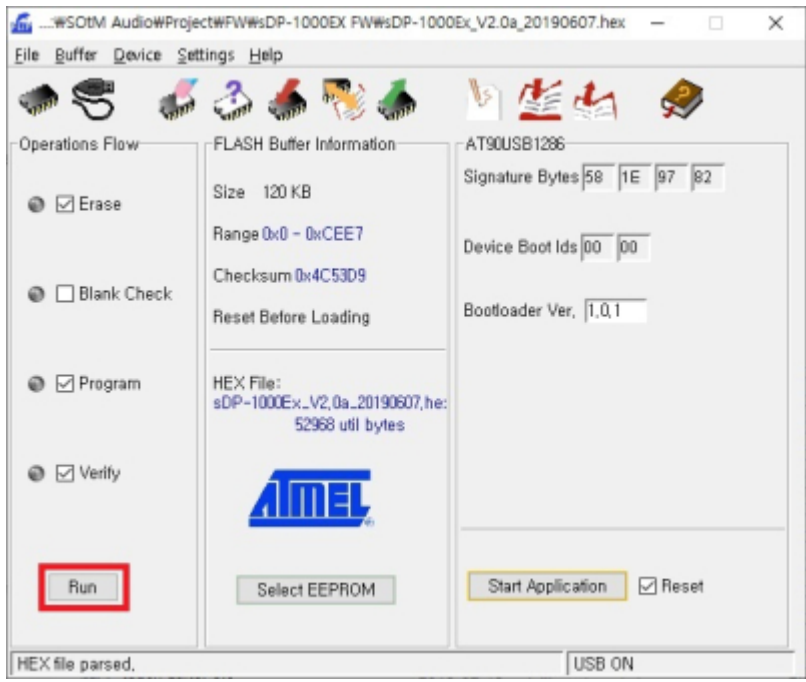

'Run'

1. 가 , sDP-1000EX Audio USB
2. Audio
3. Audio , OLED가
   - , OLED ,