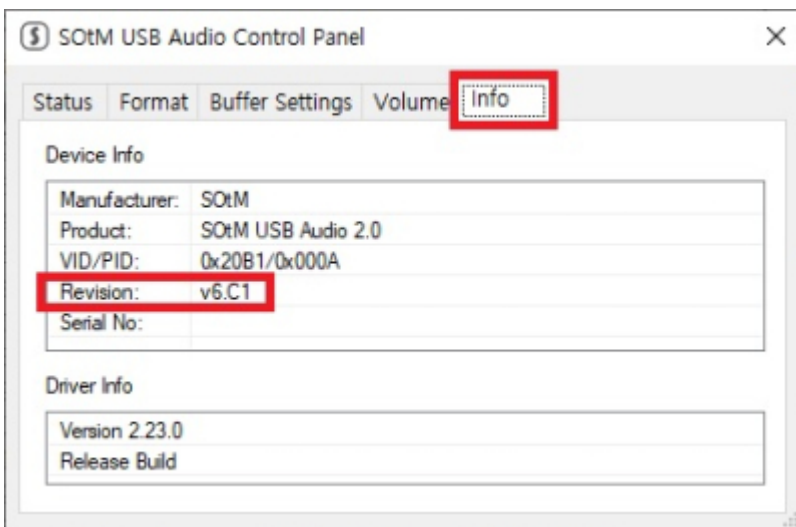

가 , SOTM USB Audio Control Panel sDP-1000EX