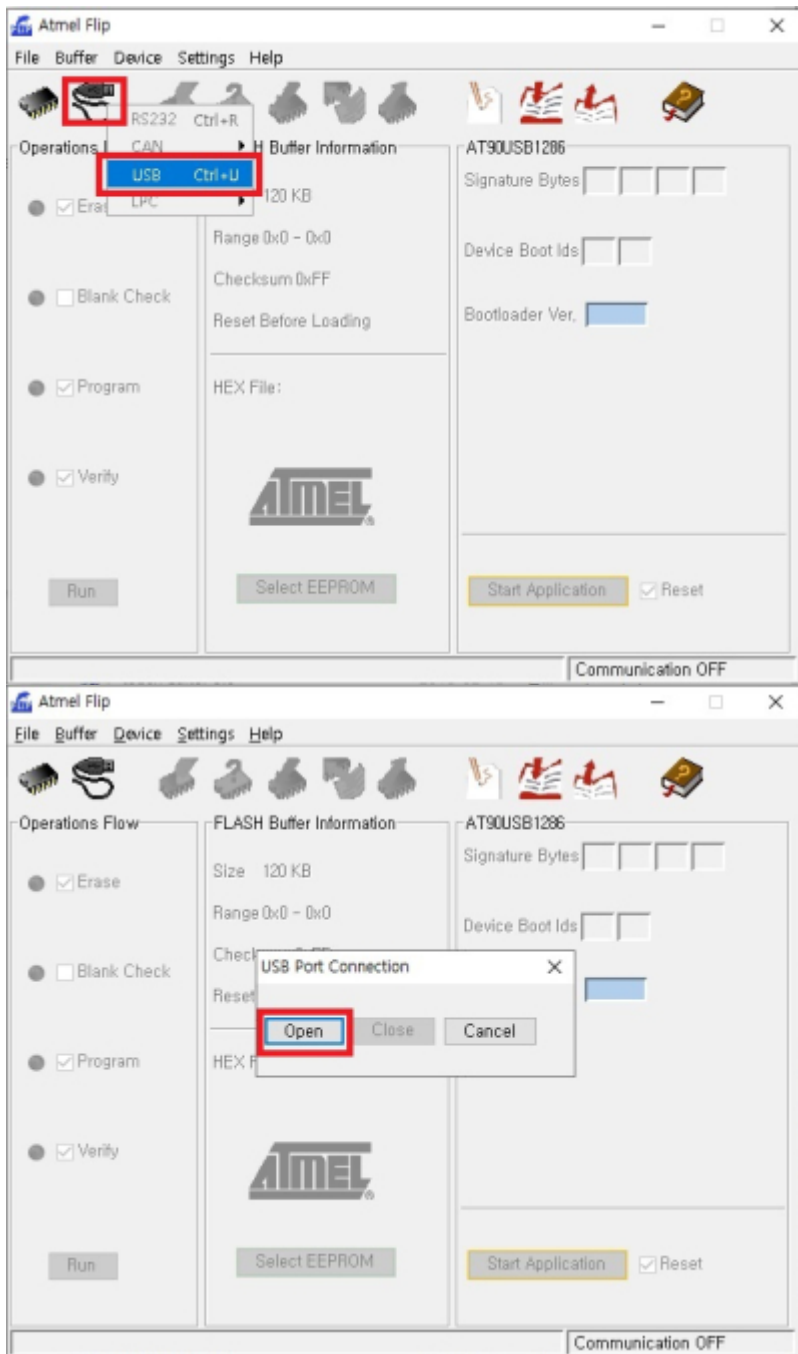

sDP-1000EX PC USB
DFU

sDP-1000EX Audio USB

- OLED
- OLED

Flip

Flip

Flip

, AT90USB1286

USB Port Connection 'Open'