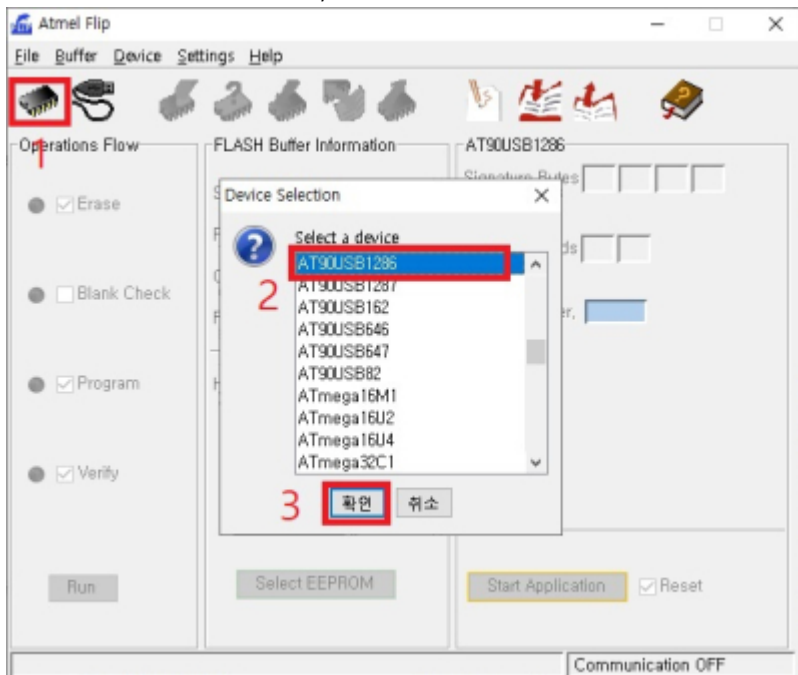

sDP-1000EX PC USB
DFU

sDP-1000EX Audio USB

- OLED
- OLED

Flip

Flip

Flip

, AT90USB1286

USB Port Connection 'Open'