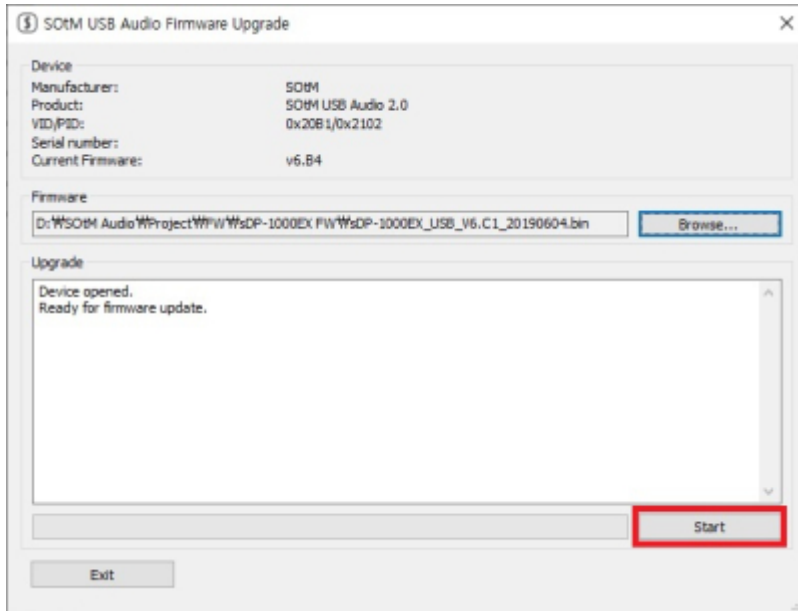

[SotM USB Audio 2.0 Driver v2.23.0](#)

SotM USB Audio Firmware Upgrade

1. sDP-1000EX PC USB sDP-1000EX
2. SotM USB Audio Firmware Upgrade

'Browse

'Start'

가 , SOTM USB Audio Control Panel sDP-1000EX

sDP-1000EX FW