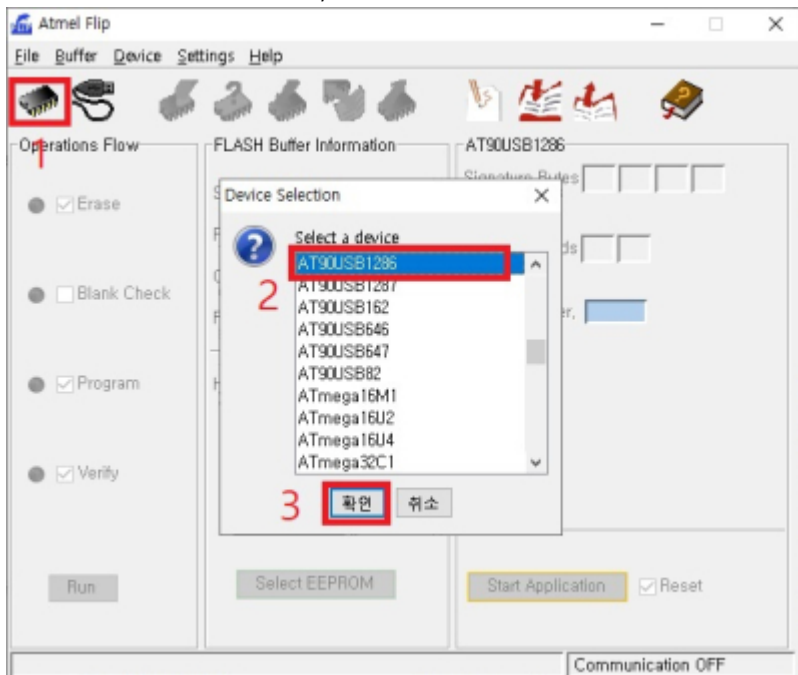

sDP-1000EX PC USB
DFU

sDP-1000EX Audio USB

- OLED
- OLED

Flip

Flip

Flip

, AT90USB1286

USB Port Connection