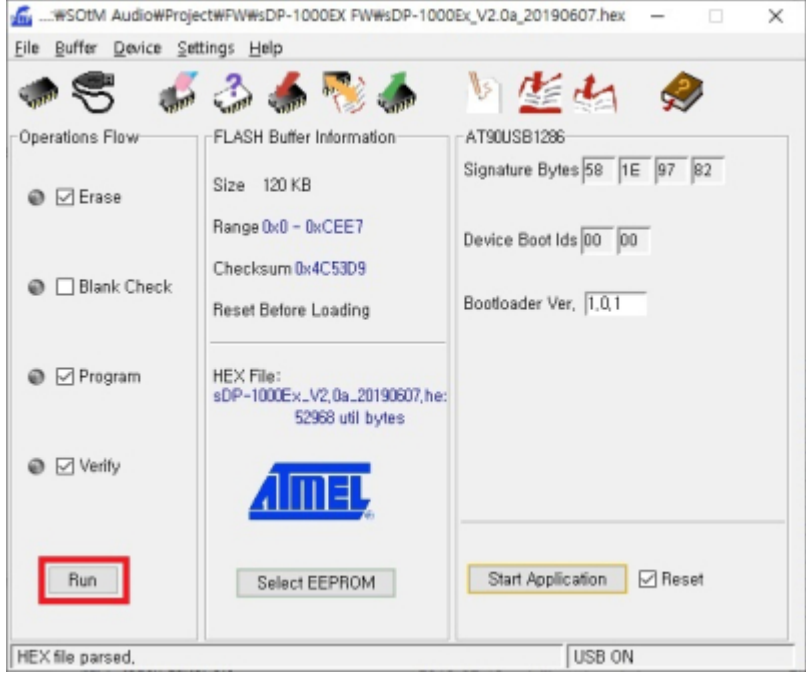

'Run'

1. 가 , sDP-1000EX Audio USB
2. Audio
3. Audio , OLED가
   - , OLED ,