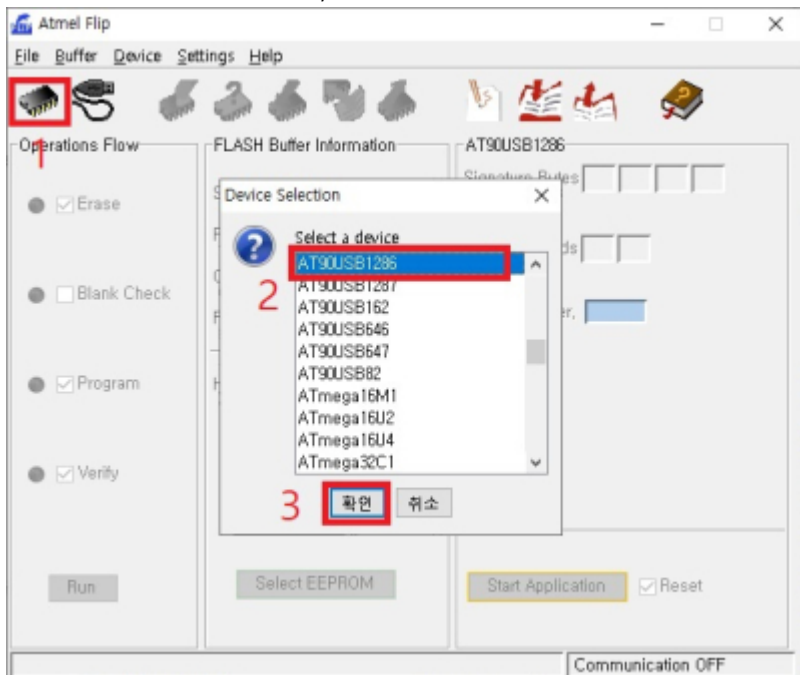

sDP-1000EX PC USB
DFU

sDP-1000EX Audio USB

- OLED
- OLED

Flip

Flip

, Flip

, AT90USB1286

USB Port Connection