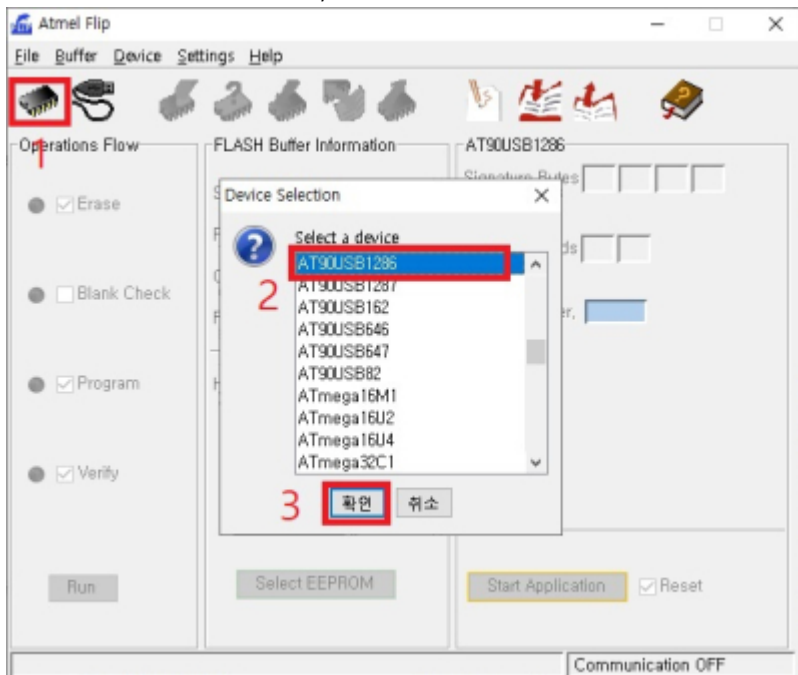

sDP-1000EX PC USB
DFU

sDP-1000EX Audio USB

- OLED
- OLED

Flip

Flip

, Flip

, AT90USB1286

USB Port Connection 'Open'