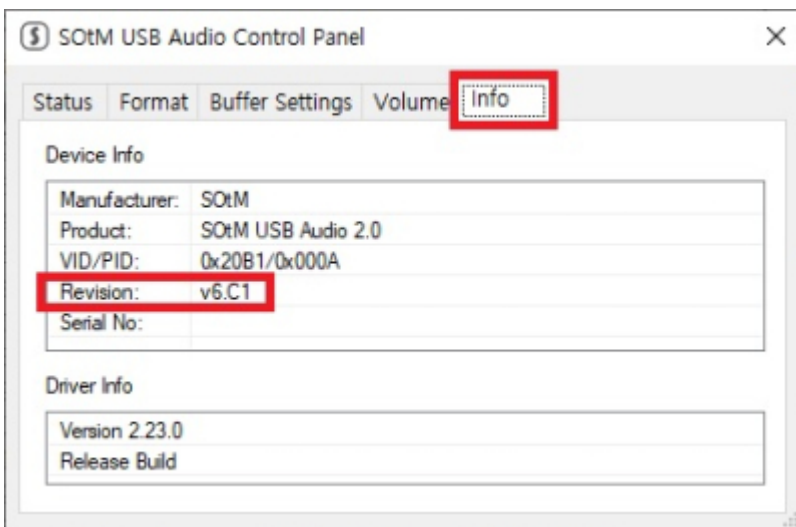

[SotM USB Audio 2.0 Driver v2.23.0](#)

SotM USB Audio Firmware Upgrade

1. sDP-1000EX PC USB sDP-1000EX
2. SotM USB Audio Firmware Upgrade

'Browse

'Start'

가 , SOTM USB Audio Control Panel sDP-1000EX

sDP-1000EX FW