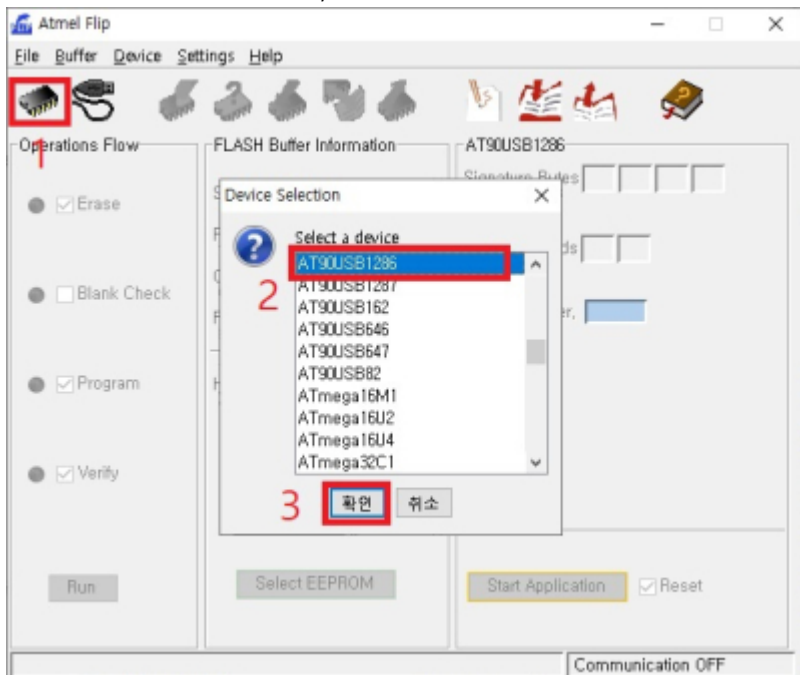

sDP-1000EX PC USB
DFU

sDP-1000EX Audio USB

- OLED
- OLED

Flip

Flip

, Flip

, AT90USB1286

USB Port Connection 'Open'