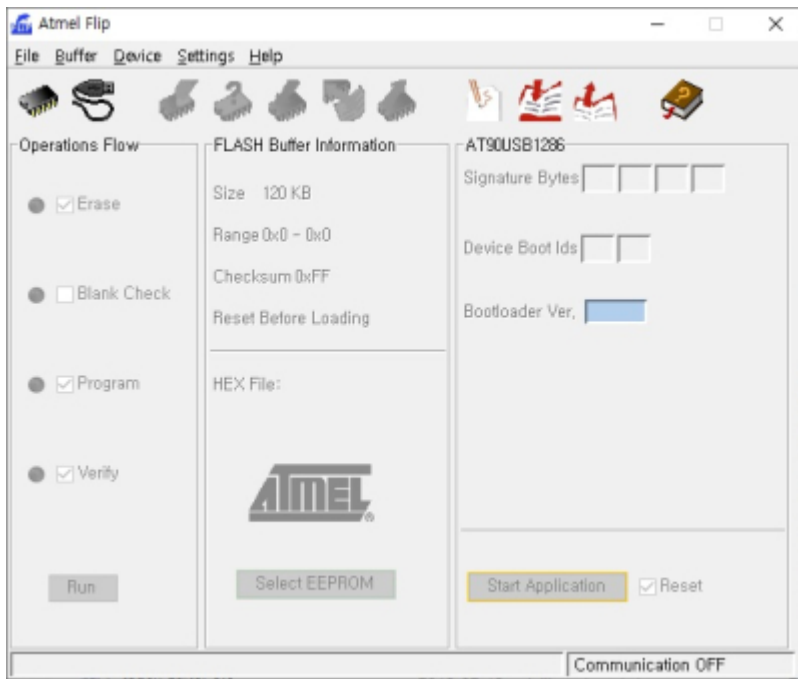

- sDP-1000EX Main Audio USB
- 2가

가

sDP-1000EX Main

- sDP-1000EX Main

[sDP-1000Ex_V2.0a_20190607.hex](#)

- Flip

[Flip 3.4.7 software](#)

sDP-1000EX

sDP-1000EX PC USB
DFU

sDP-1000EX Audio USB

- OLED
- OLED

Flip

Flip

, Flip

, AT90USB1286

USB Port Connection 'Open'