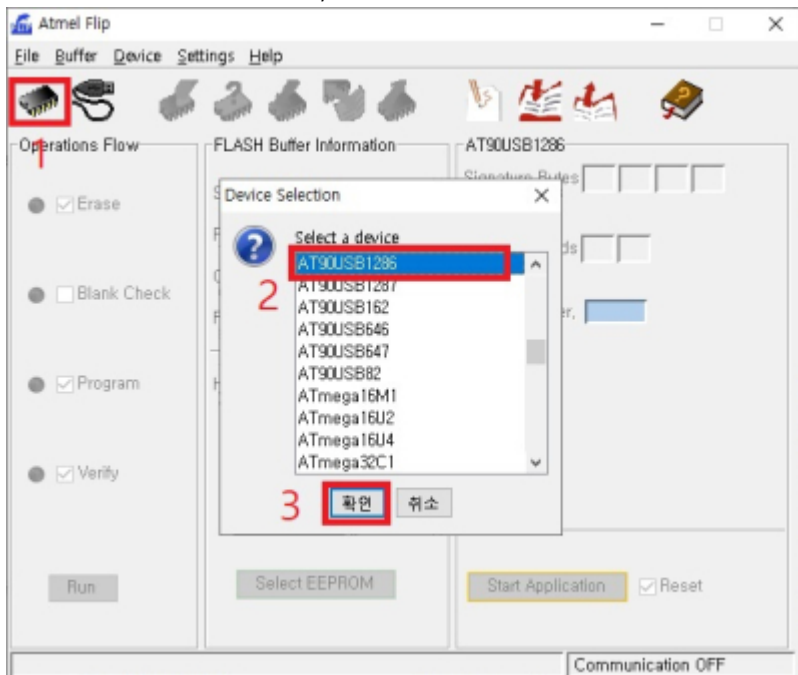

, AT90USB1286