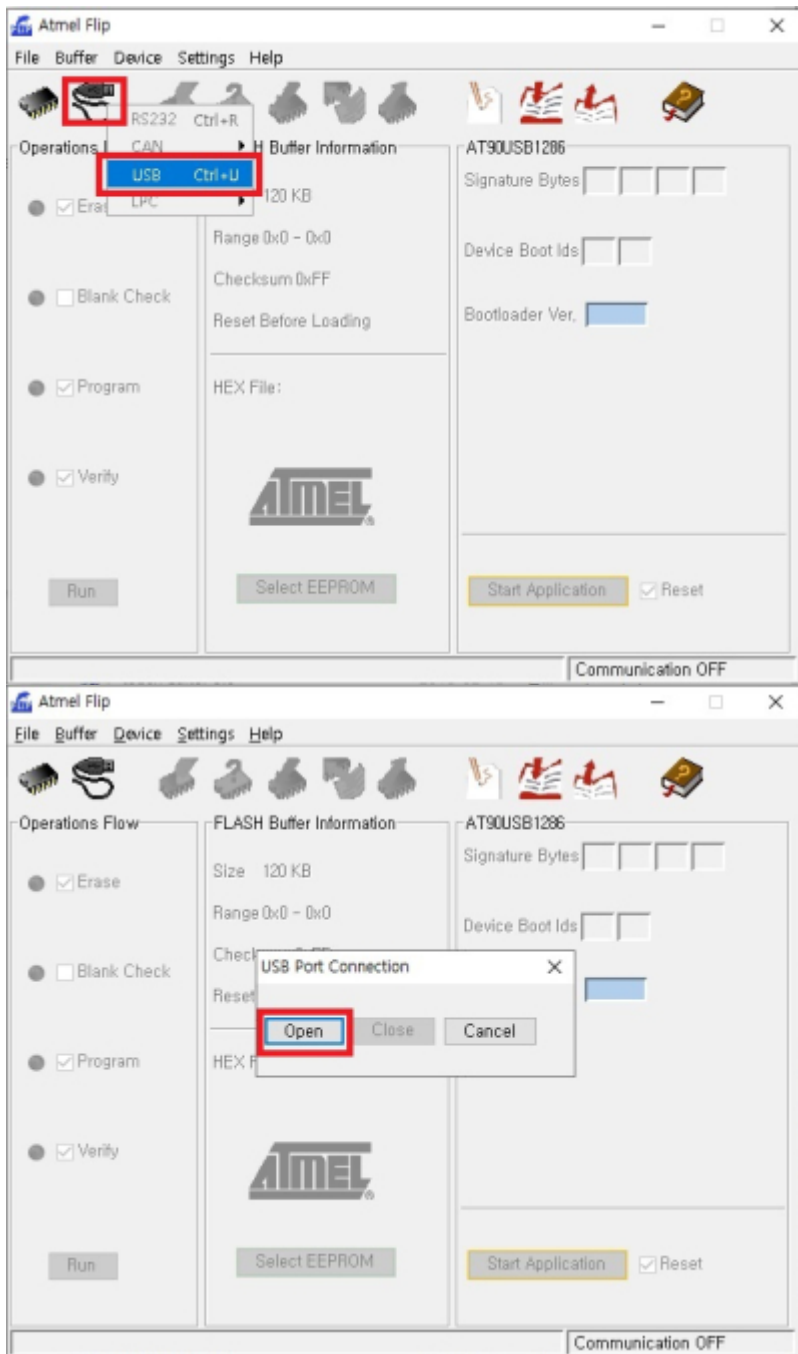

sDP-1000EX PC USB
DFU

sDP-1000EX Audio USB

- OLED
- OLED

Flip

Flip

, Flip

, AT90USB1286

USB Port Connection 'Open'