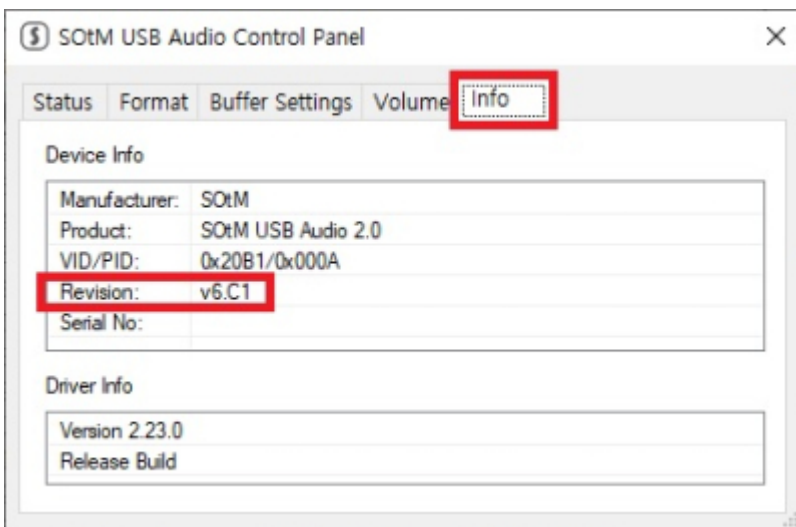

1. sDP-1000EX PC USB sDP-1000EX
2. SotM USB Audio Firmware Upgrade

'Browse

'Start'

가 , SOTM USB Audio Control Panel sDP-1000EX

sDP-1000EX FW

- [sDP-1000Ex_V2.1_20190705.zip](#)
- [app_usb_aud_l1_2xoxs_v6.c2.bin](#)