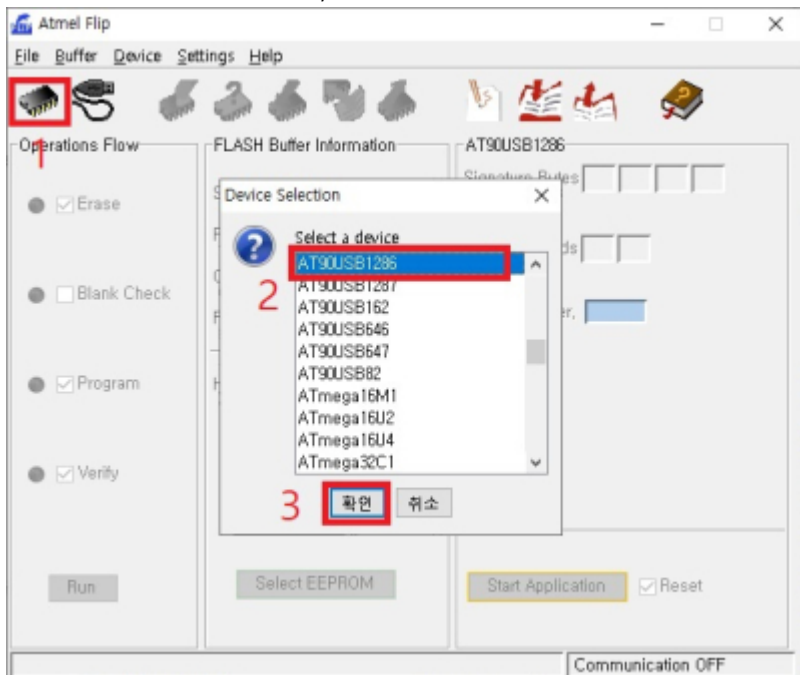

, AT90USB1286