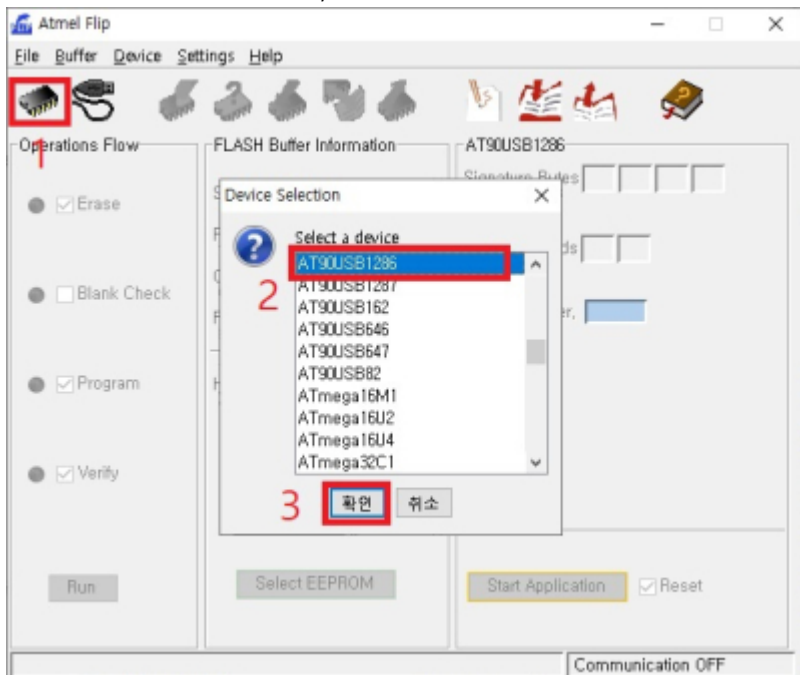

### sDP-1000EX

sDP-1000EX PC USB  
DFU

sDP-1000EX Audio USB

- OLED
- OLED

### Flip

Flip

, Flip

, AT90USB1286

USB Port Connection 'Open'

'Load Hex File

'Run'

- 가 , sDP-1000EX Audio USB
- Audio
- Audio , OLED가
  - , OLED ,