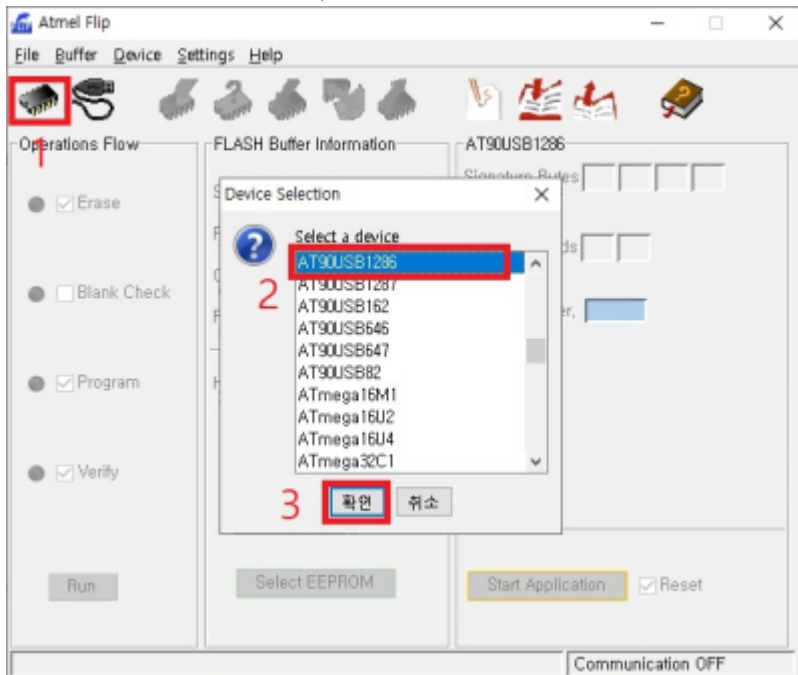

sDP-1000EX

sDP-1000EX PC USB
DFU

sDP-1000EX Audio USB

- OLED
- OLED

Flip

Flip , Flip

, AT90USB1286

USB Port Connection 'Open'