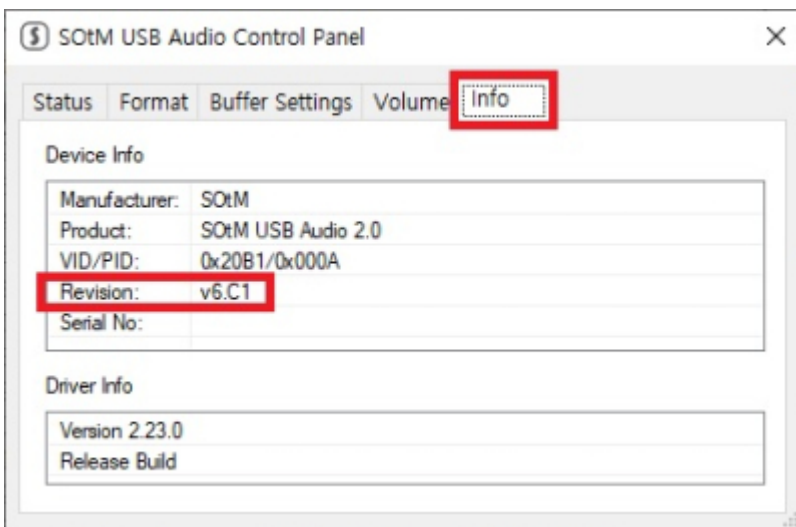

SotM USB Audio Firmware Upgrade

1. sDP-1000EX PC USB sDP-1000EX
2. SotM USB Audio Firmware Upgrade

'Browse

'Start'

가 , SOTM USB Audio Control Panel sDP-1000EX

sDP-1000EX FW

- [sDP-1000Ex_V2.1_20190705.zip](#)
- [app_usb_aud_l1_2xoxs_v6.c2.bin](#)