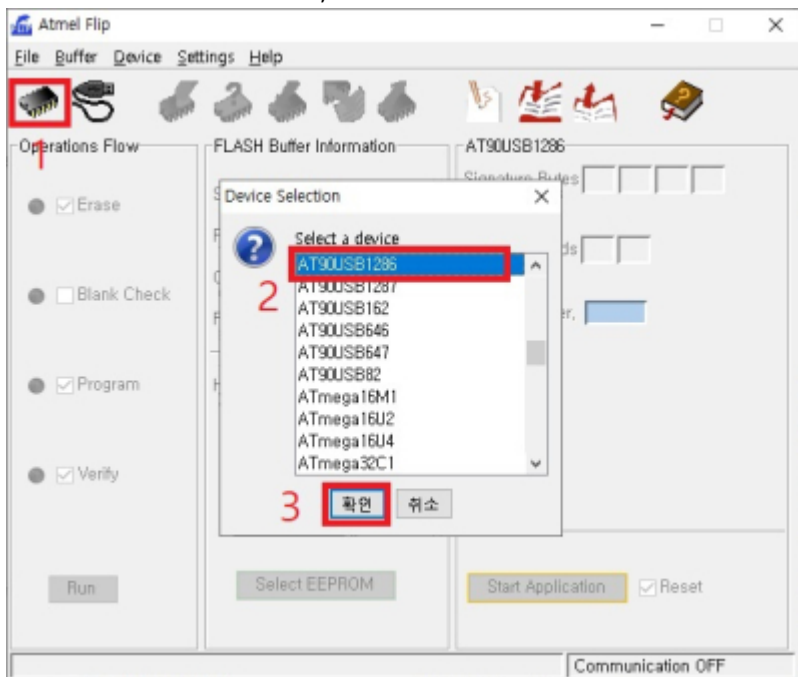

sDP-1000EX

sDP-1000EX PC USB
DFU

sDP-1000EX Audio USB

- OLED
- OLED

Flip

Flip , Flip

, AT90USB1286

USB Port Connection 'Open'