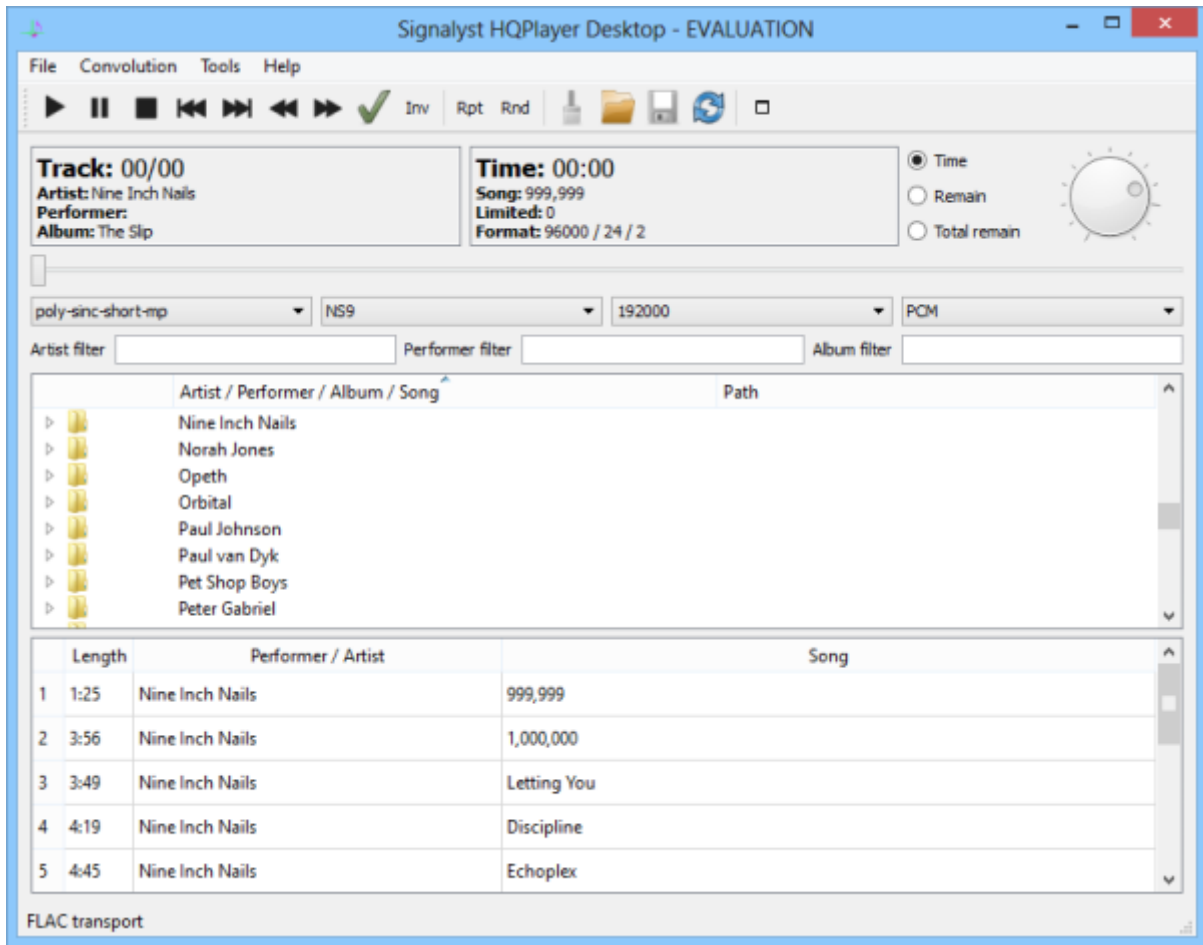

HQPlayer NAA

HQPlayer Desktop Windows, macOS, Linux up-sampling 가
 . HQPlayer NAA HQPlayer Desktop
 DSD . HQPlayer NAA

Eunhasu HQPlayer NAA

HQPlayer Desktop

HQPlayer Desktop

Eunhasu

HQPlayer NAA

: 2017/01/31 19:15