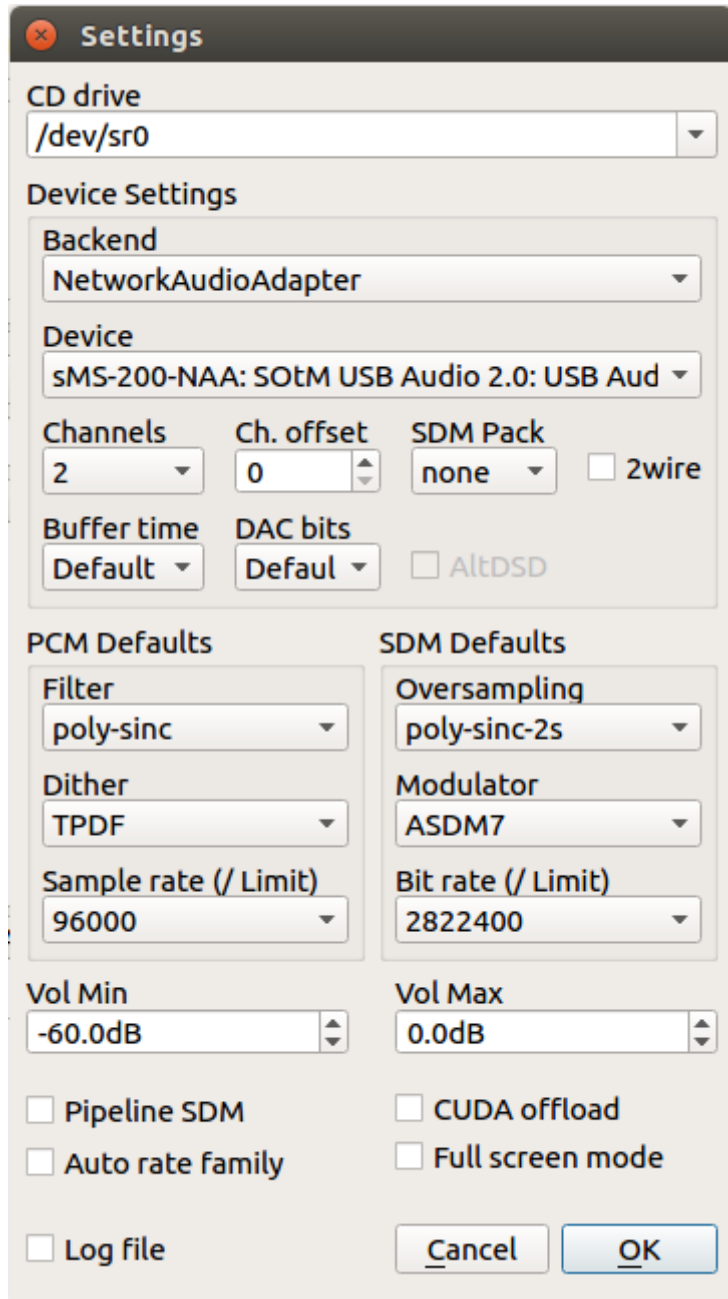

HQPlayer NAA

HQPlayer Desktop Windows, macOS, Linux up-sampling 가
 . HQPlayer NAA HQPlayer Desktop
 DSD . HQPlayer NAA

Eunhasu HQPlayer NAA

HQPlayer Desktop

HQPlayer Desktop

Eunhasu

HQPlayer NAA

: 2017/01/31 19:15