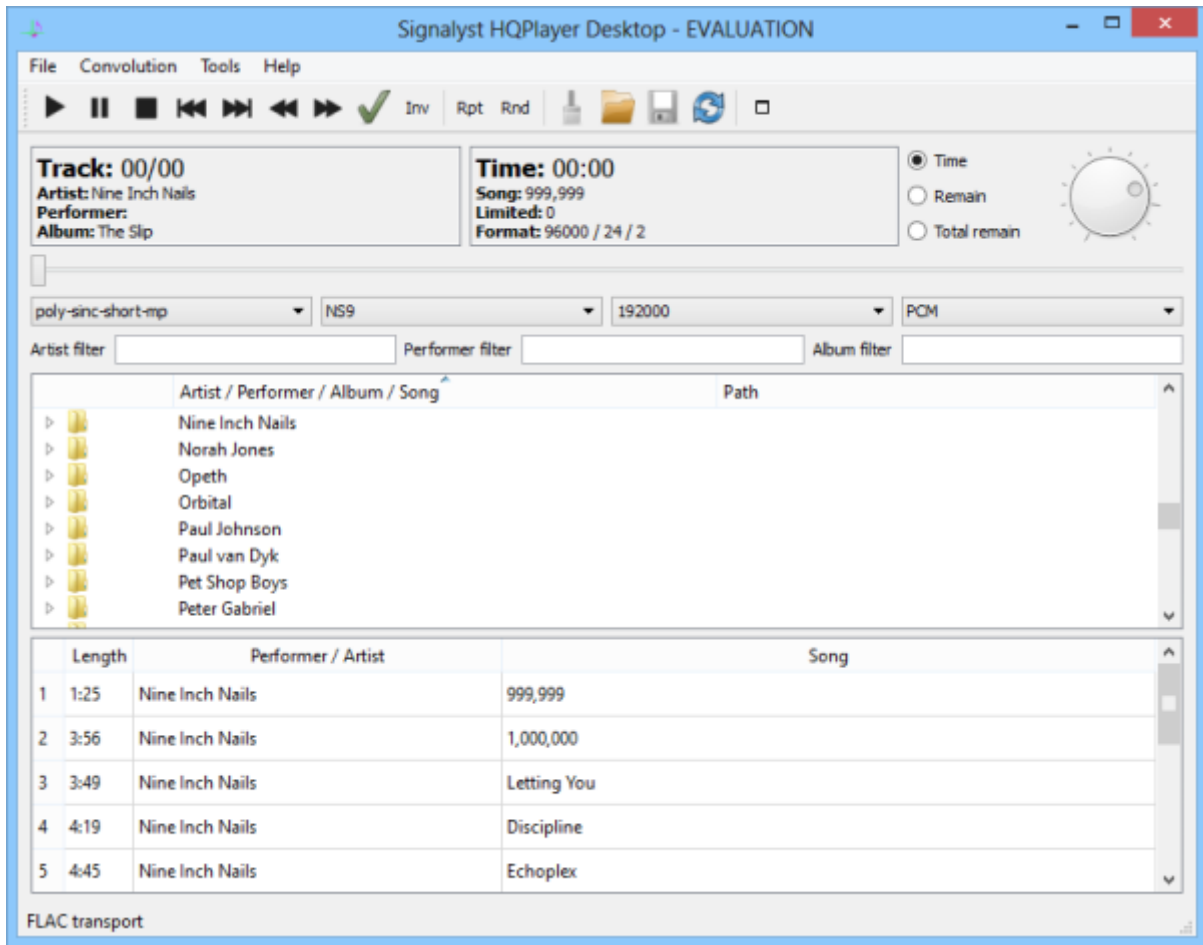

HQPlayer NAA

HQPlayer Desktop Windows, macOS, Linux up-sampling 가
. HQPlayer NAA HQPlayer Desktop
DSD . HQPlayer NAA