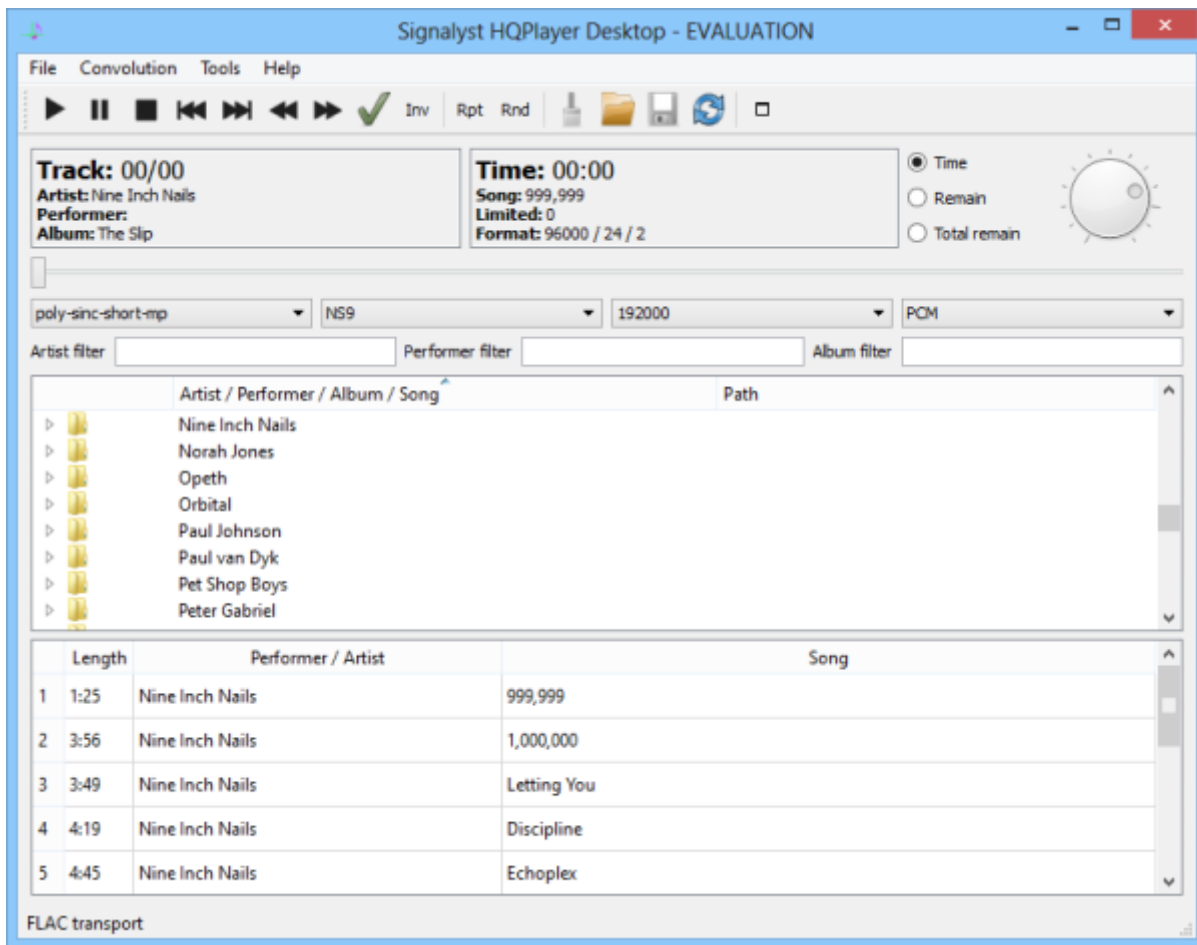

HQPlayer NAA

HQPlayer Desktop Windows, macOS, Linux up-sampling 가

. HQPlayer NAA HQPlayer Desktop

DSD . HQPlayer NAA