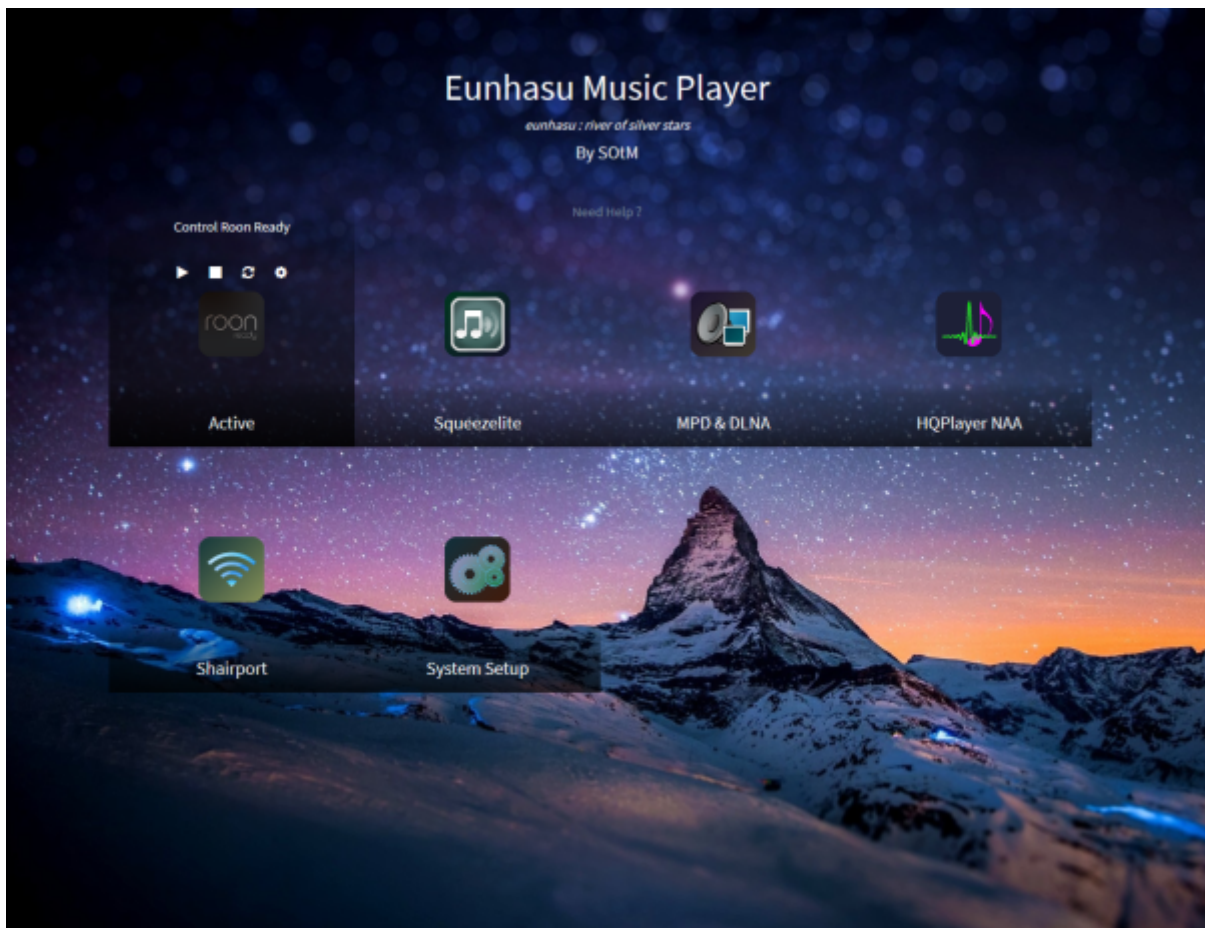

Roon

Roon , Control, Output, Core
Roon

Roon Ready

Roon Ready Roon Server, Roon Remote

RoonBridge , hqplayer_naa

. Roon Ready

Roon Ready
'Active'

. Roon Ready가