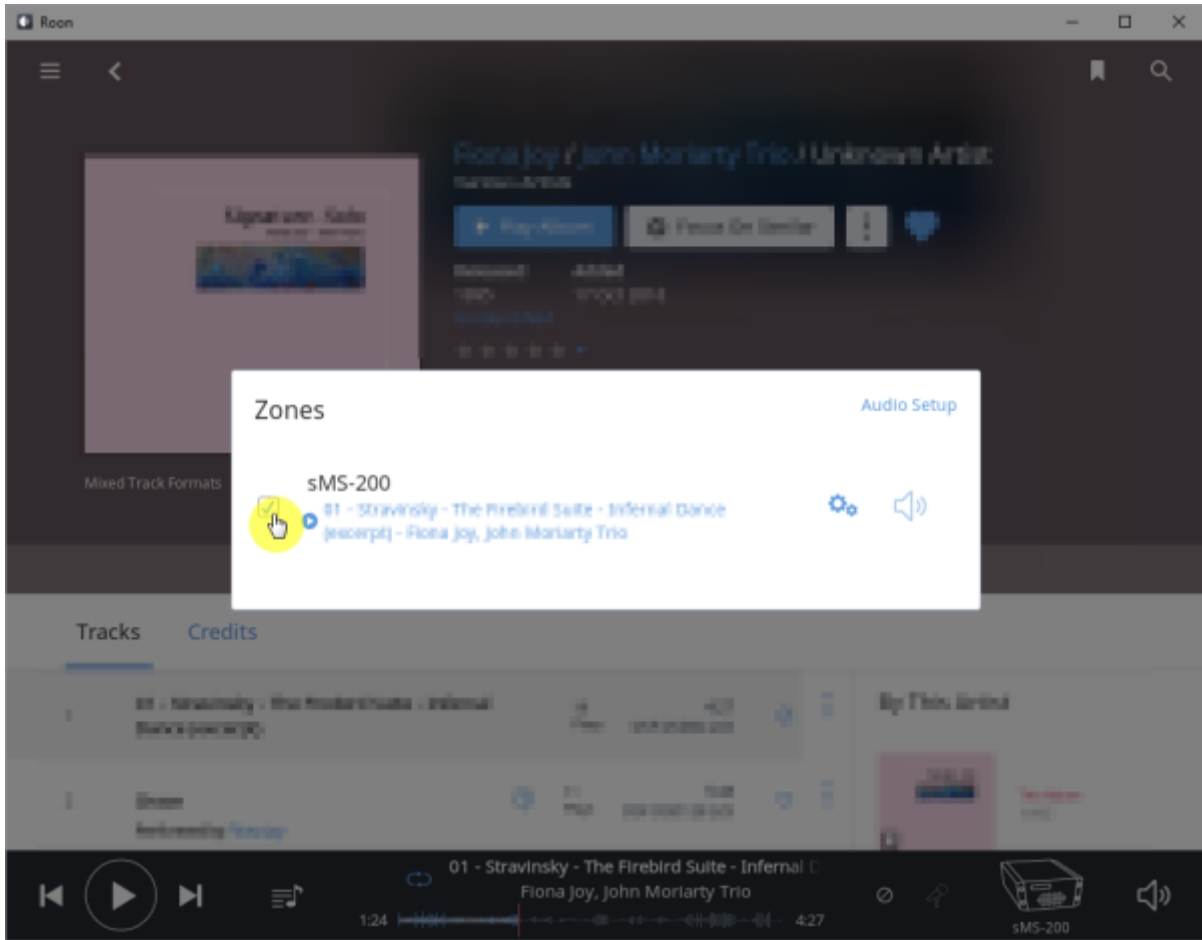

Audio Zone

Roon Server

Roon Server   Roon Core   Roon Output

Roon Remote

. [Roonlabs](https://roonlabs.com)