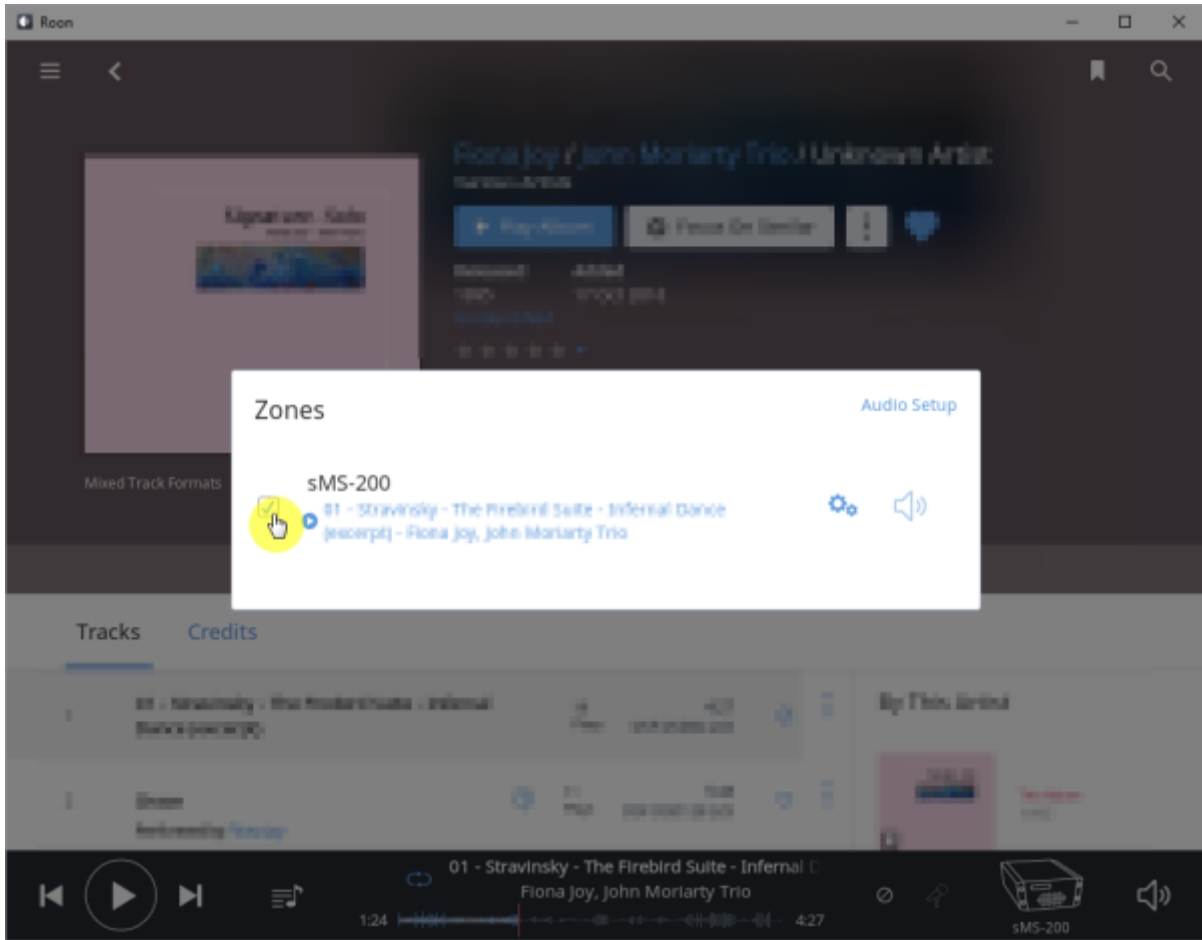

Roon Ready

Roon Ready 'Active' Roon Desktop Setting > Audio Roon
 Ready SMS-200

Audio Zone

Roon Server

Roon Server Roon Core Roon Output

Roon Remote

. [Roonlabs](https://roonlabs.com)

Roon