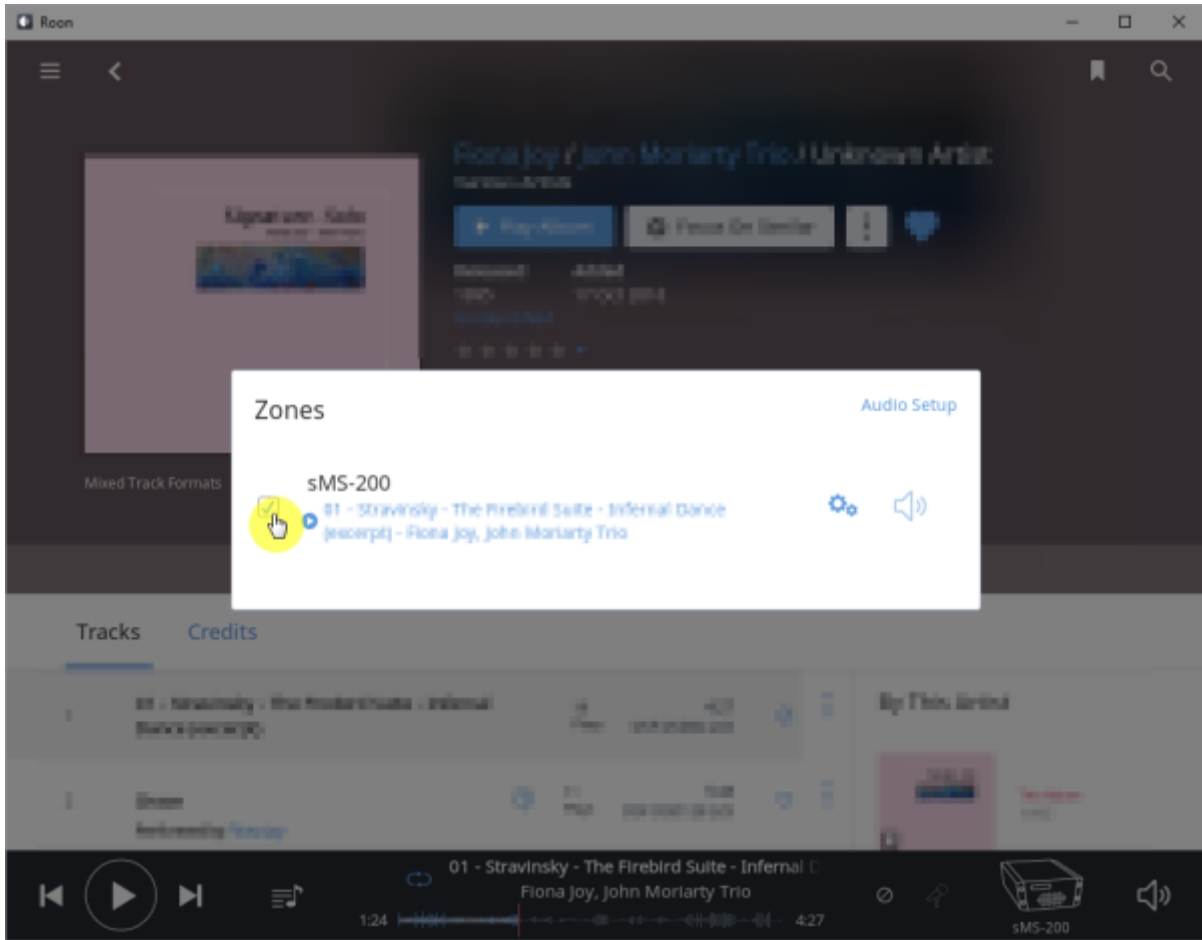

# Roon Ready

Roon Ready Roon Server, Roon Remote

RoonBridge , hqplayer\_naa

. Roon Ready

Roon Ready  
'Active'

. Roon Ready가

- **Audio device config:** USB DAC
- **Volume mode:** Fixed, Software, Device Controls
- **DSD mode:** DSD NONE, NATIVE, DOP, DCS, NATIVE/DOP, NATIVE/DCS
- **DSD rate:** DSD x64, x128, x256
- **Buffer duration:** 가
- **Resync delay:** 0.1 ~ 0.5 0.01

## Roon Ready

Roon Ready 'Active' Roon Desktop Setting > Audio Roon  
 Ready SMS-200