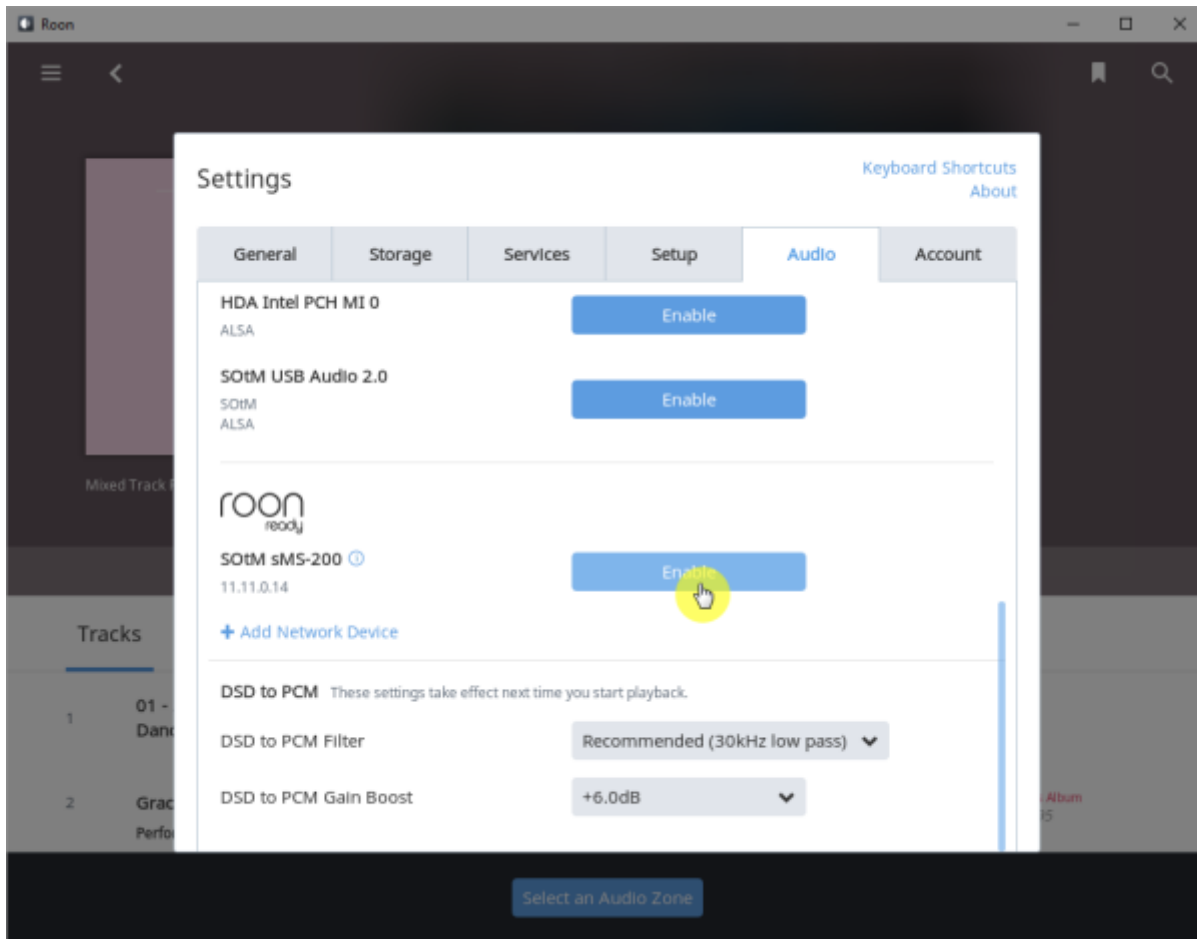

Roon

Roon , . Control, Output, Core
Roon

Roon Ready

Roon Ready Roon Server, Roon Remote

RoonBridge , . hqplayer_naa

. Roon Ready

Roon Ready
'Active'

. Roon Ready가

Roon Ready

Roon Ready 'Active' Roon Desktop Setting > Audio Roon
 Ready SMS-200

Audio Zone

Roon Server

Roon Server Roon Core Roon Output

Roon Remote

. [Roonlabs](https://roonlabs.com)

Roon