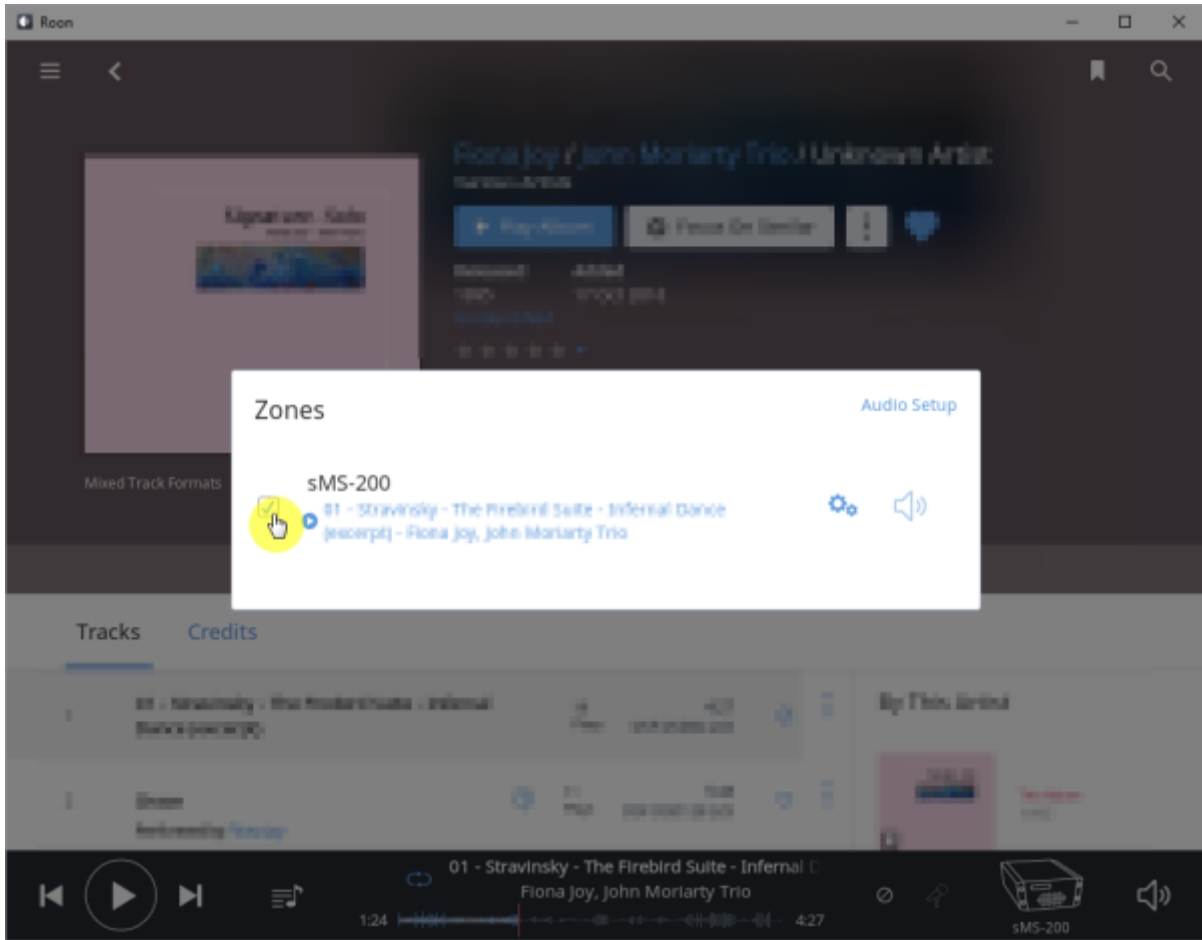

Roon Ready

Roon Ready 'Active' Roon Desktop Setting > Audio Roon
 Ready SMS-200

Audio Zone

Roon Server

Roon Server Roon Core Roon Output

Roon Remote

. [Roonlabs](https://roonlabs.com)

Roon Server