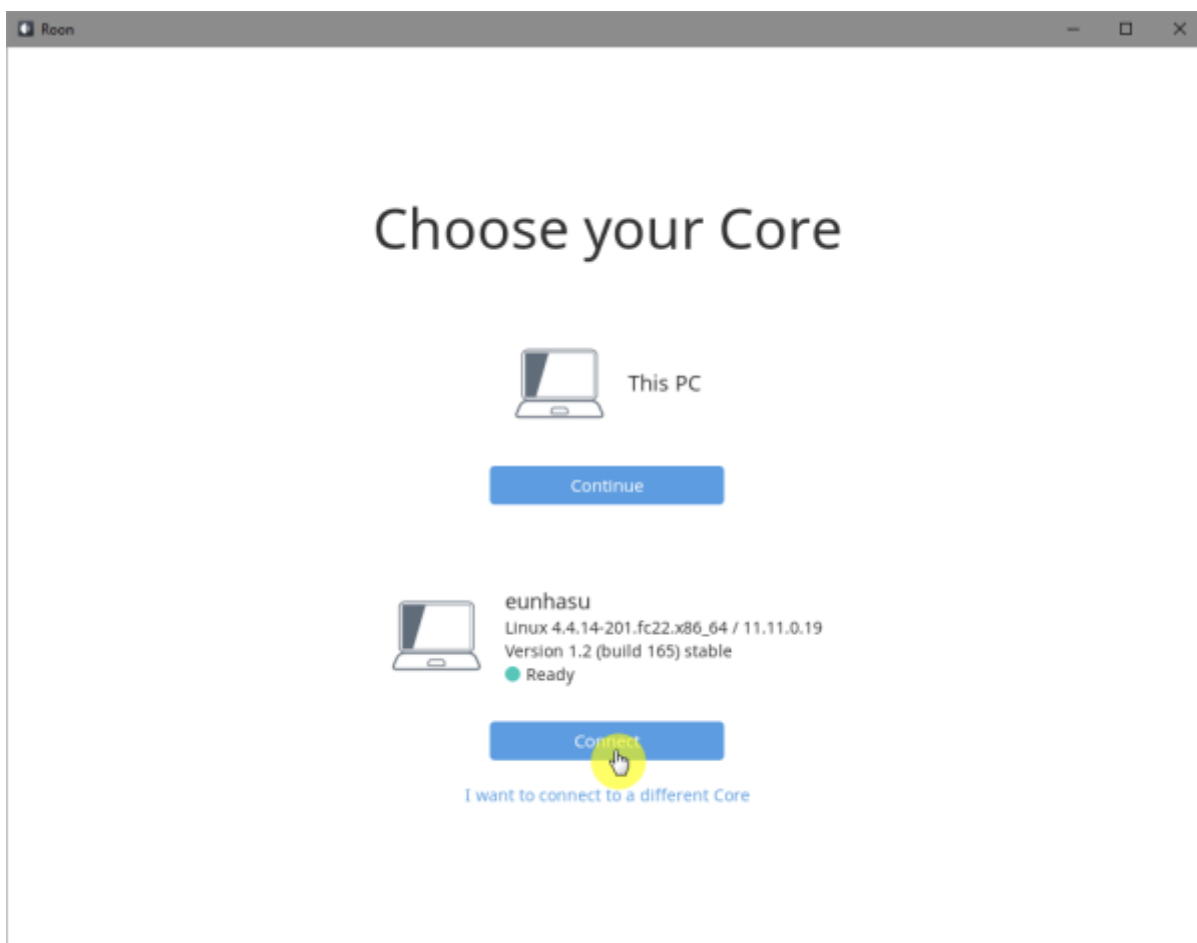

Roon Server 가 (Active) Roon Desktop Core SMS-1000SQ Core