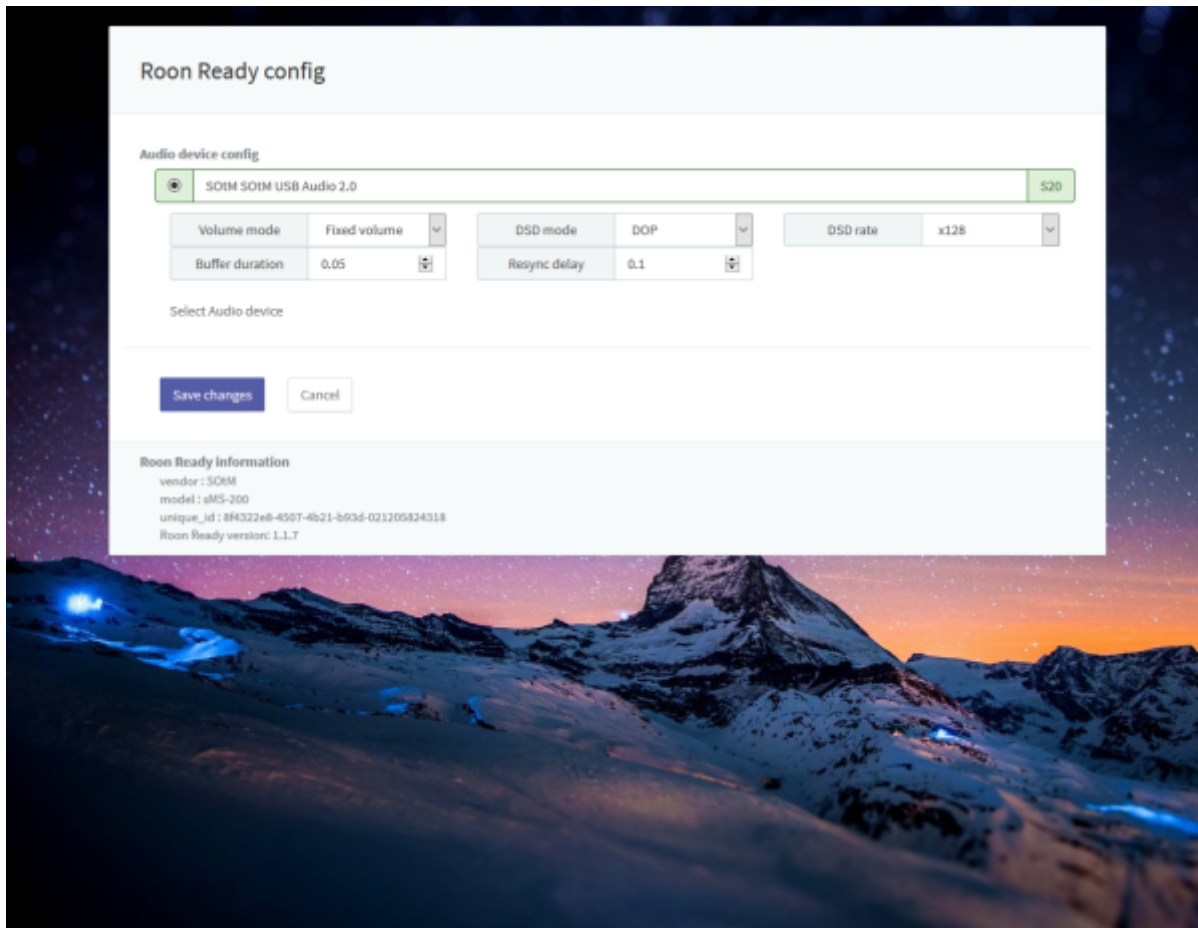

## Roon Ready

Roon Ready

Roon Server, Roon Remote

RoonBridge

. hqplayer\_naa

. Roon Ready

Roon Ready  
'Active'

. Roon Ready가