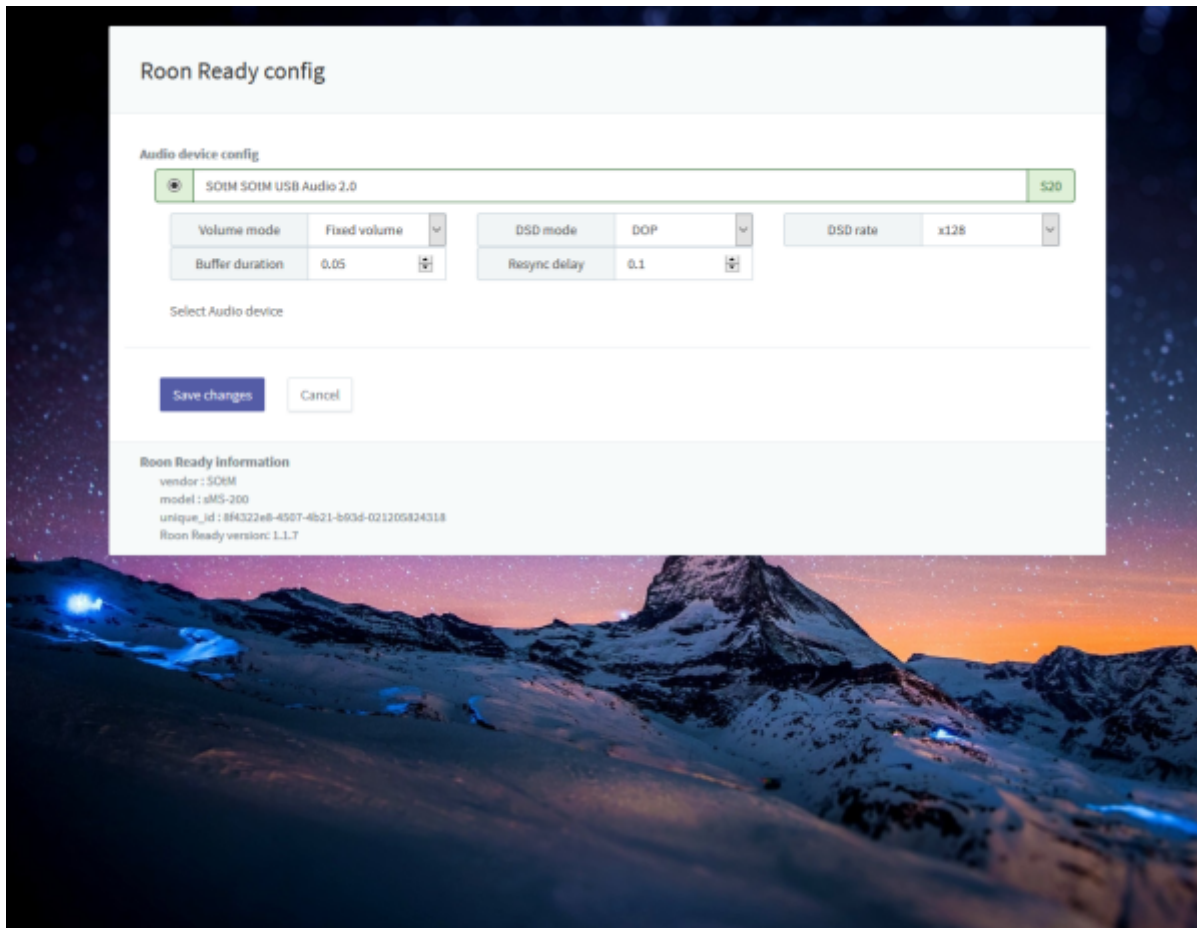

- **Audio device config:** USB DAC
- **Volume mode:** Fixed, Software, Device Controls
- **DSD mode:** DSD NONE, NATIVE, DOP, DCS, NATIVE/DOP, NATIVE/DCS
- **DSD rate:** DSD x64, x128, x256
- **Buffer duration:** 가
- **Resync delay:** 0.1 ~ 0.5 0.01

Roon Ready

Roon Ready 'Active' Roon Desktop Setting > Audio Roon
Ready SMS-200