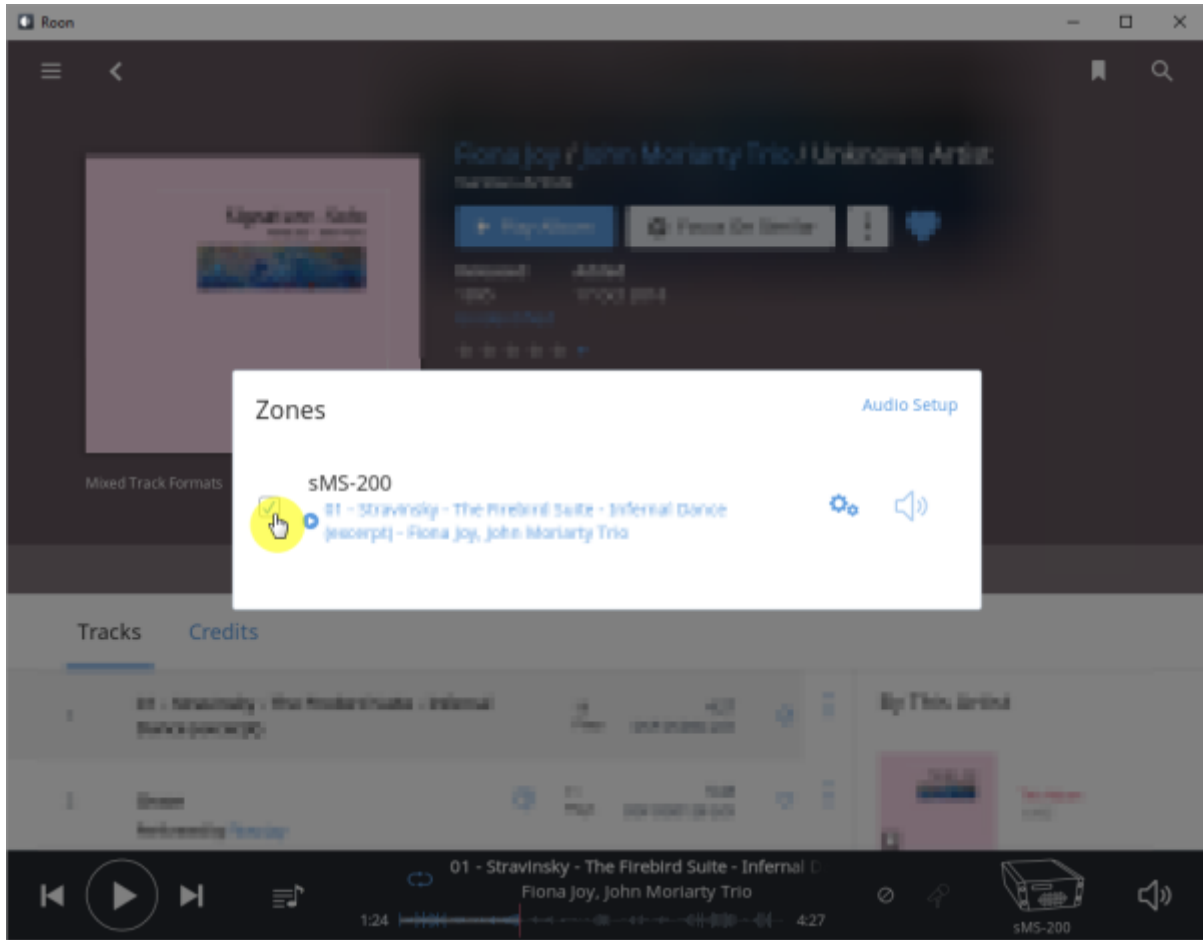

Roon Ready

Roon Ready 'Active' Roon Desktop Setting > Audio Roon
 Ready SMS-200

Audio Zone

Roon Server

Roon Server Roon Core Roon Output

Roon Remote

. [Roonlabs](https://roonlabs.com)

Roon Server