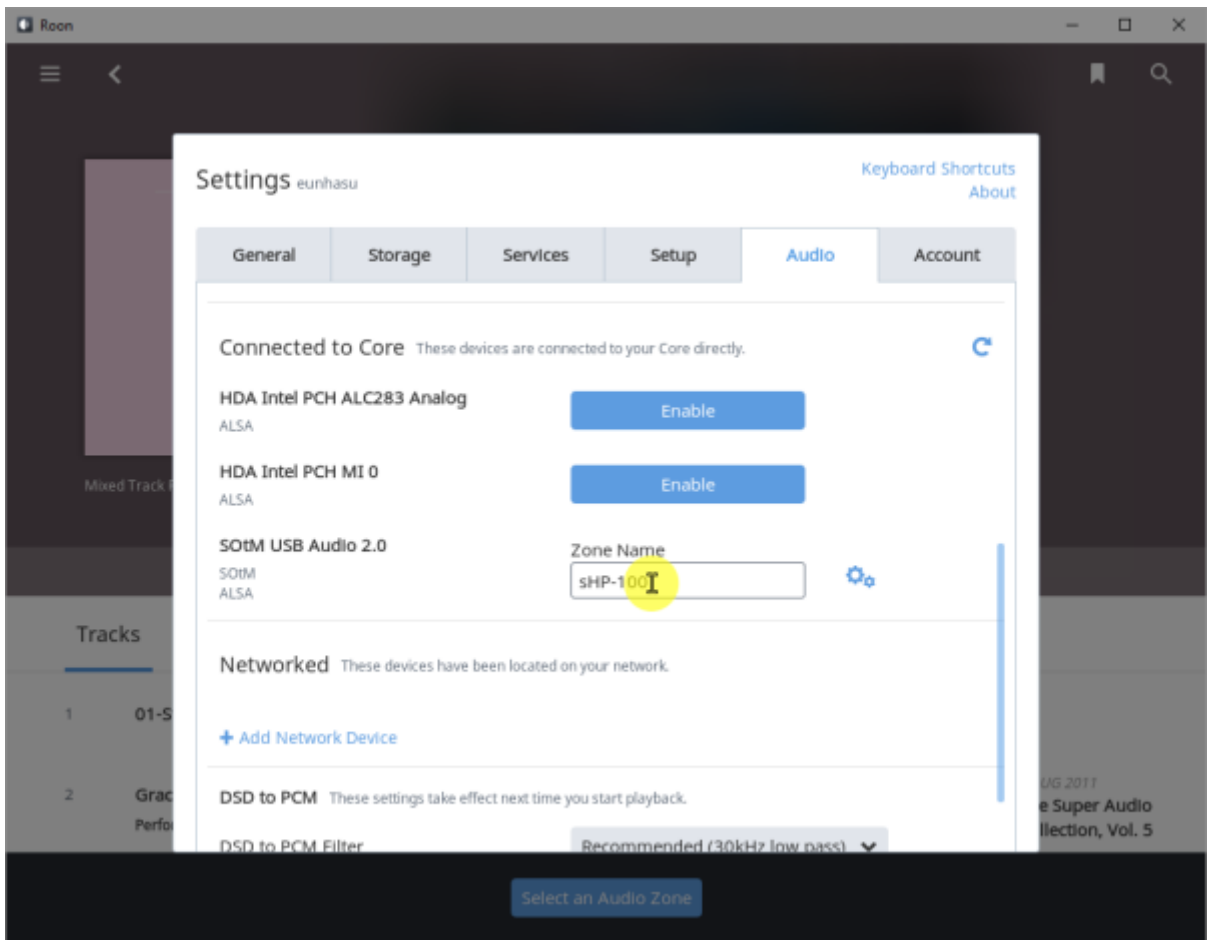

## Roon Server

Roon Server   Roon Core   Roon Output

Roon Remote

. [Roonlabs](https://roonlabs.com)

# Roon Server

Roon Server

Roon Server 가 (Active)      Roon Desktop    Core    SMS-1000SQ    Core

Core