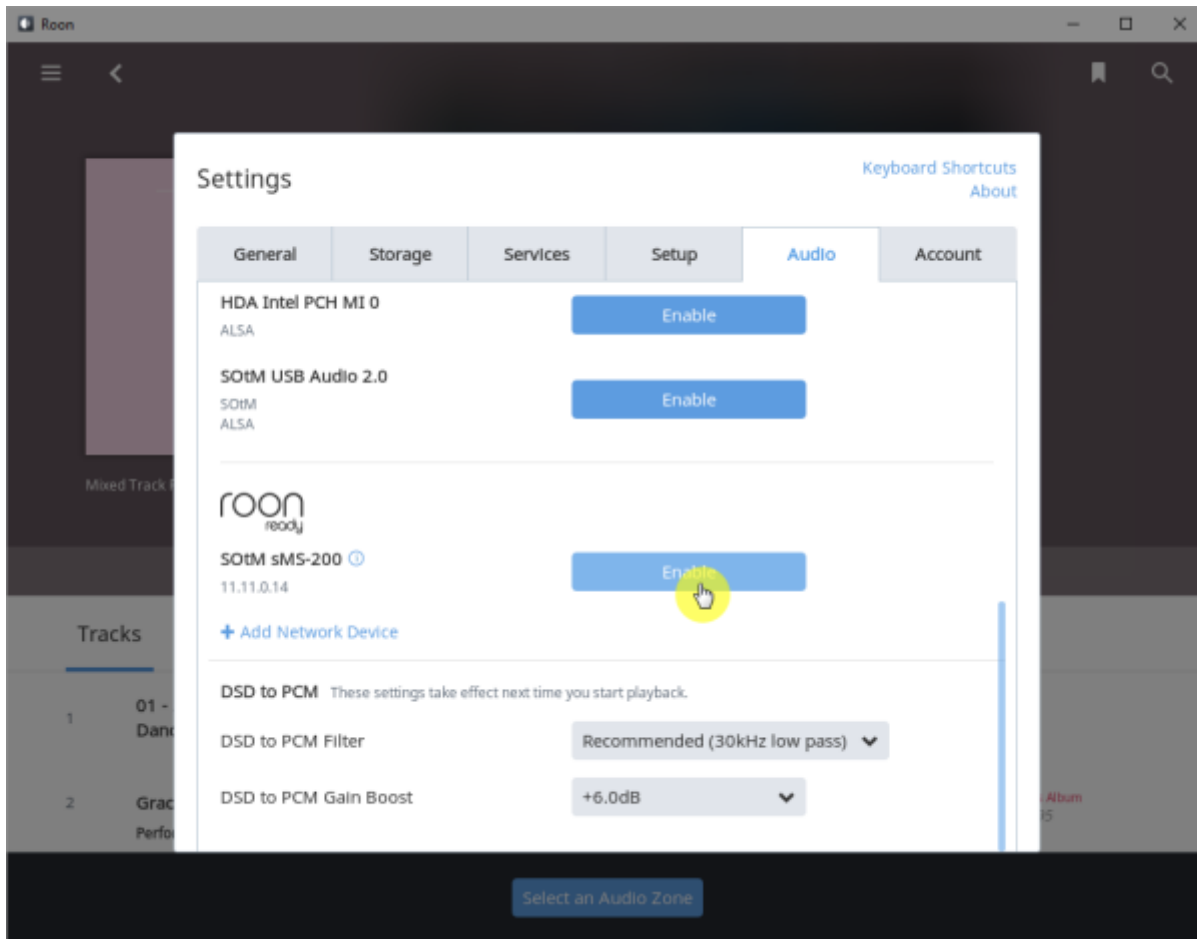

RoonBridge

. hqplayer_naa

Roon Ready 'Active'

. Roon Ready가

- **Audio device config:** USB DAC
- **Volume mode:** Fixed, Software, Device Controls
- **DSD mode:** DSD NONE, NATIVE, DOP, DCS, NATIVE/DOP, NATIVE/DCS
- **DSD rate:** DSD x64, x128, x256
- **Buffer duration:** 가
- **Resync delay:** 0.1 ~ 0.5 0.01

Roon Ready

Roon Ready 'Active' Roon Desktop Setting > Audio Roon
 Ready SMS-200

Audio Zone

Roon Server

Roon Server Roon Core Roon Output

Roon Remote

. [Roonlabs](https://roonlabs.com)

Roon Server