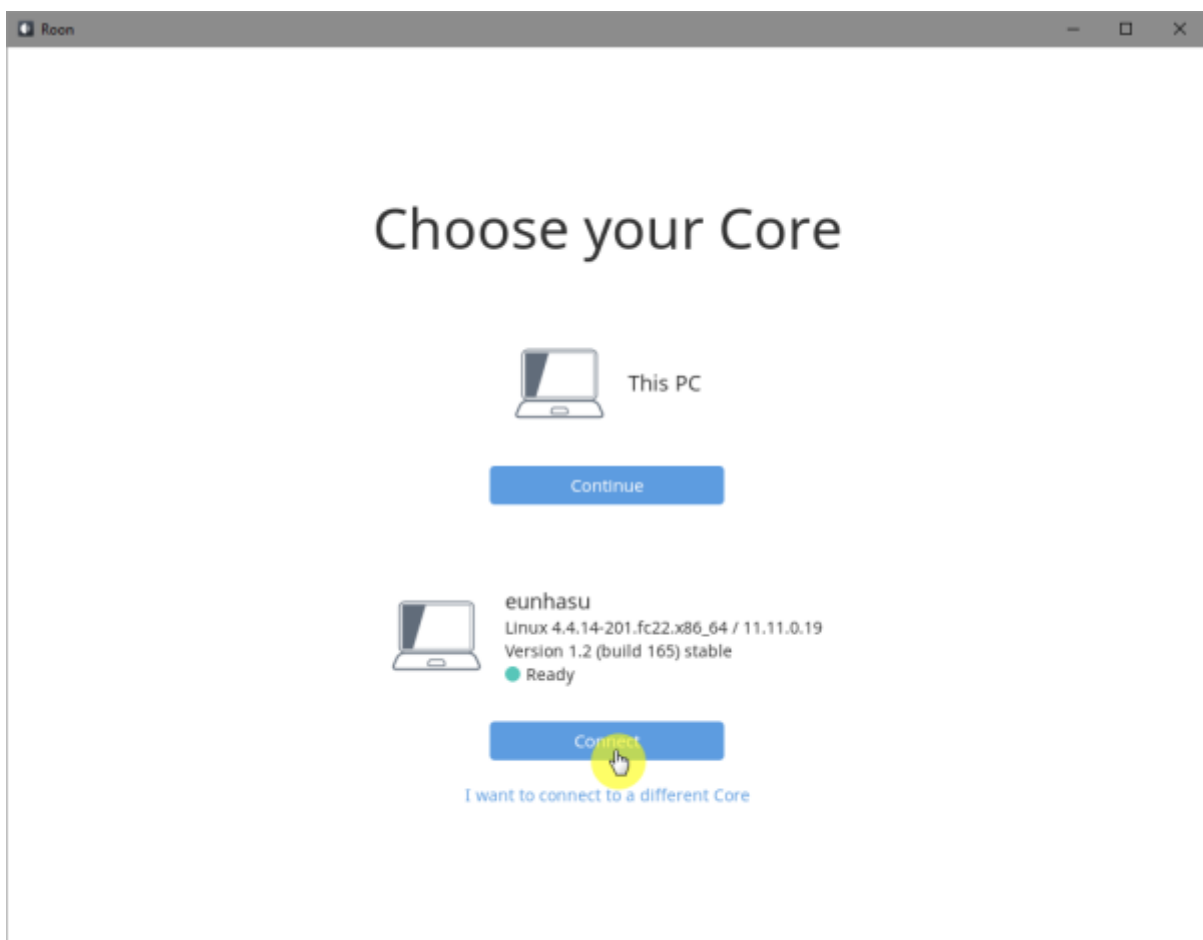

Roon Server 가 (Active)   Roon Desktop   Core   SMS-1000SQ   Core