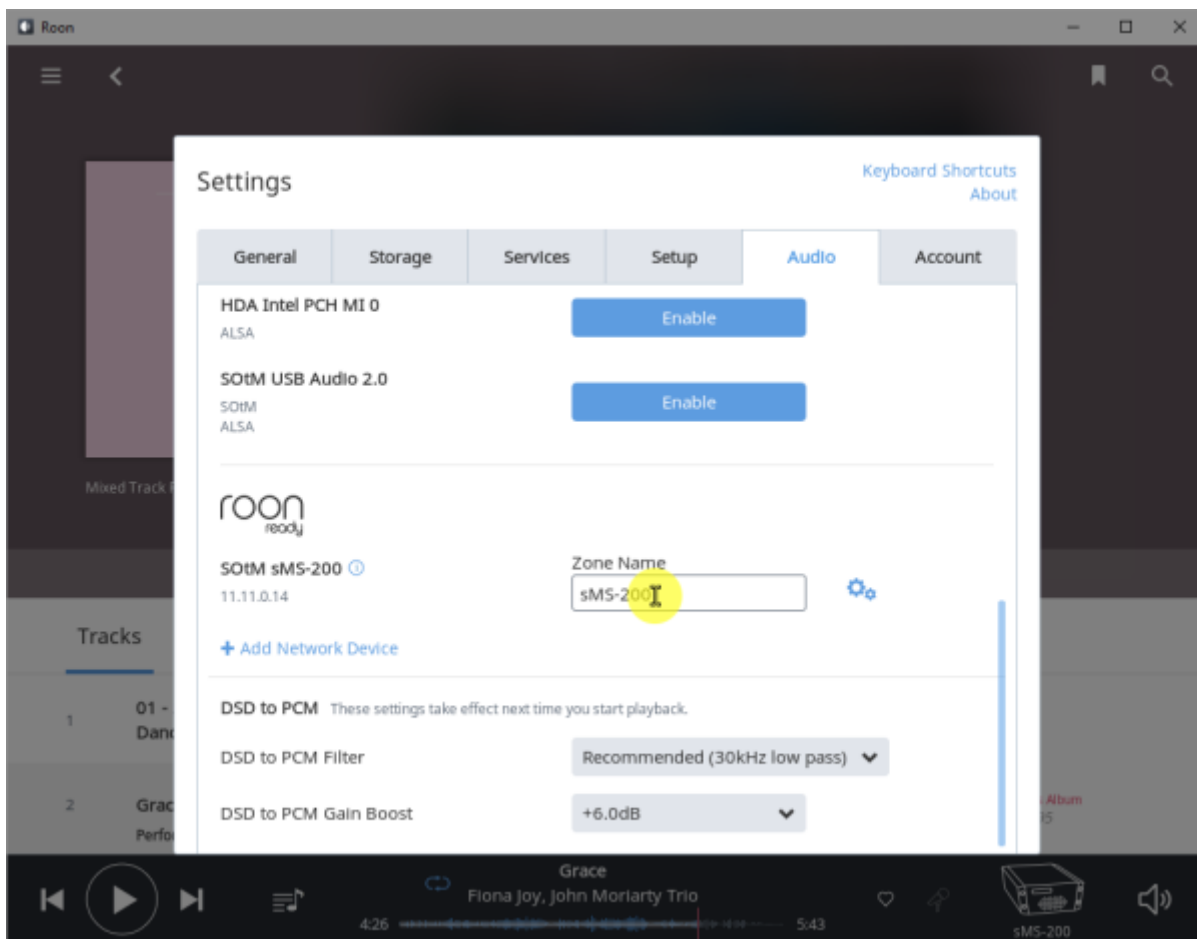

RoonBridge

. hqplayer_naa

Roon Ready 'Active'

. Roon Ready가

- **Audio device config:** USB DAC
- **Volume mode:** Fixed, Software, Device Controls
- **DSD mode:** DSD NONE, NATIVE, DOP, DCS, NATIVE/DOP, NATIVE/DCS
- **DSD rate:** DSD x64, x128, x256
- **Buffer duration:** 가
- **Resync delay:** 0.1 ~ 0.5 0.01

Roon Ready

Roon Ready 'Active' Roon Desktop Setting > Audio Roon
 Ready SMS-200

Audio Zone

Roon Server

Roon Server Roon Core Roon Output

Roon Remote

. [Roonlabs](https://roonlabs.com)

Roon Server