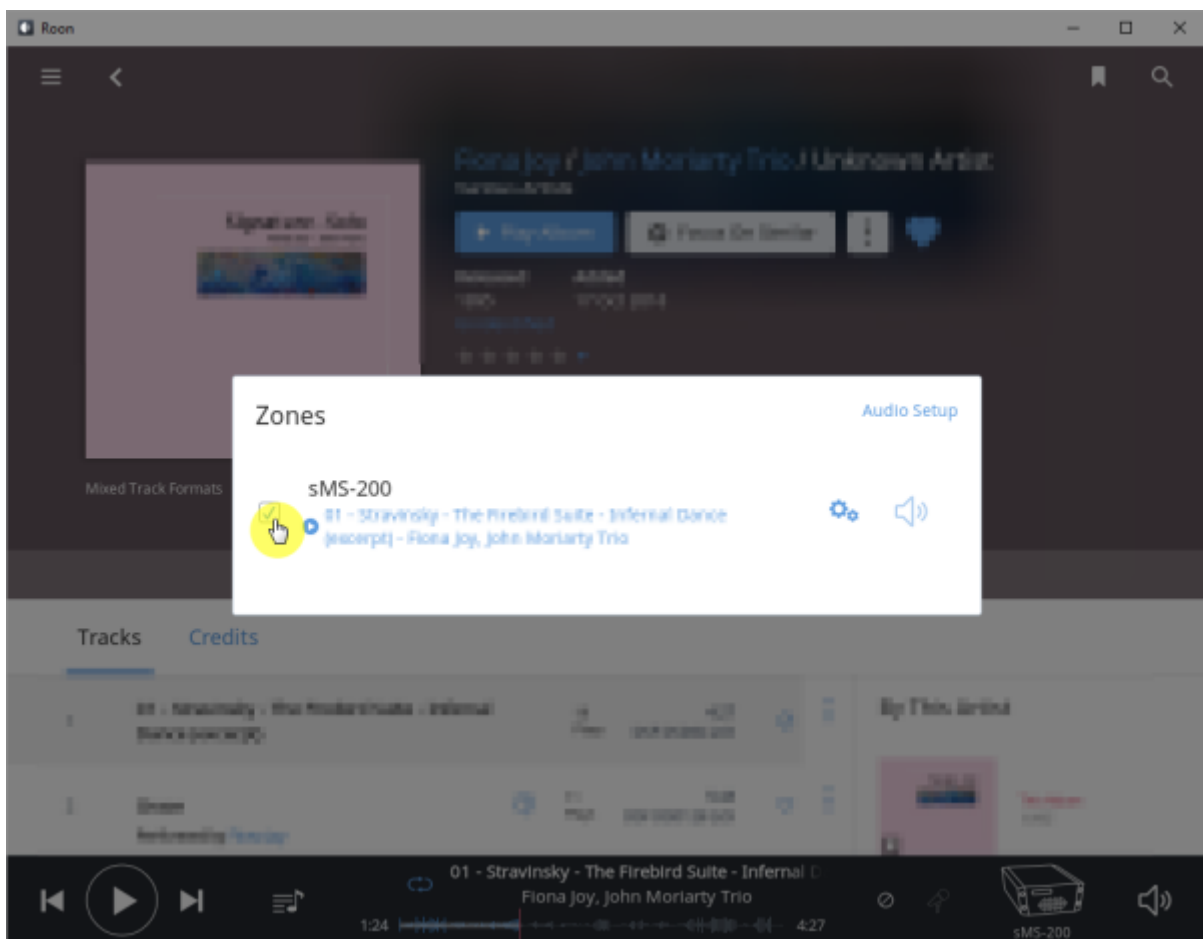

# Roon Ready

Roon Ready  
Ready

'Active'  
SMS-200

Roon Desktop

Setting > Audio

Roon

Audio Zone

## Roon Server

Roon Server   Roon Core   Roon Output

Roon Remote

[Roonlabs](#)