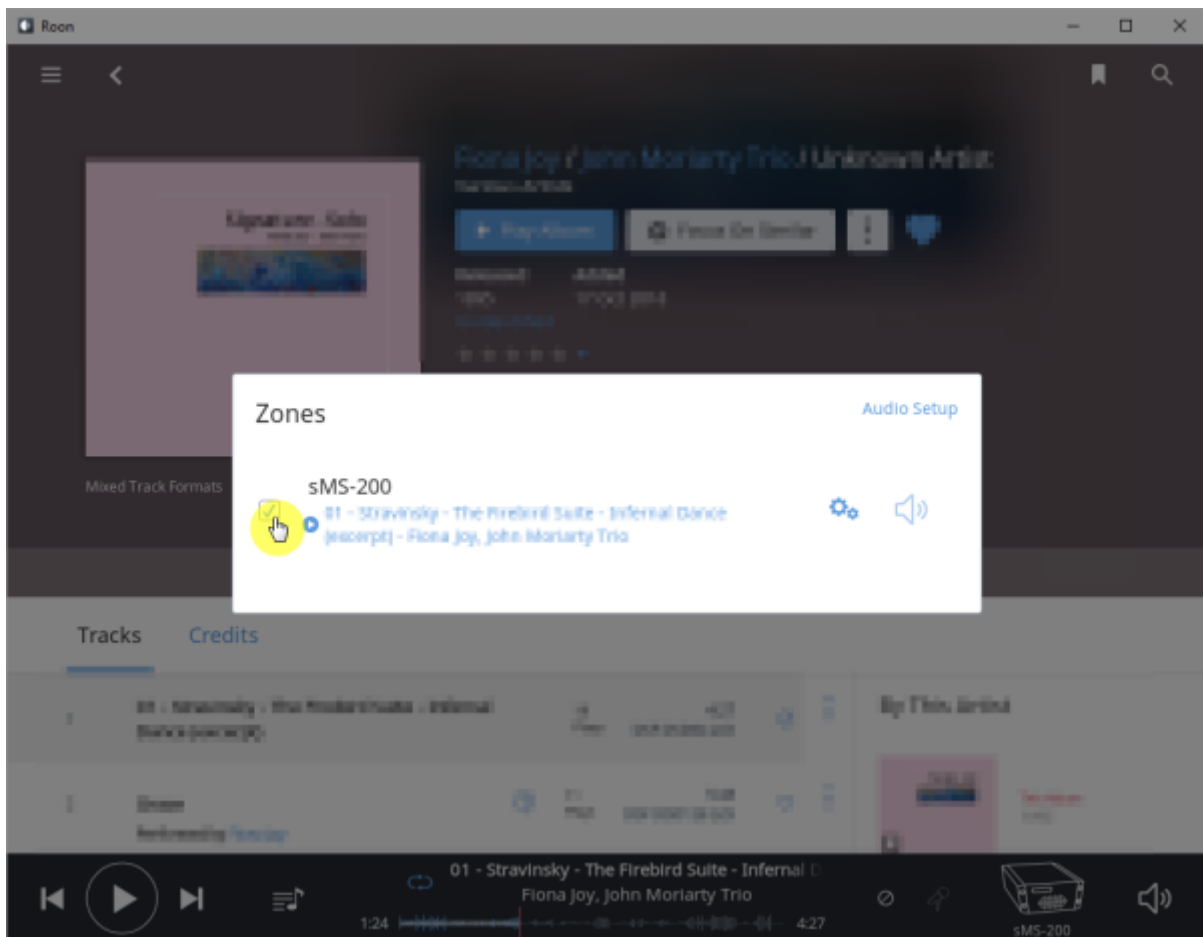

- **Resync delay:** 0.1 ~ 0.5 0.01

Roon Ready

Roon Ready
Ready

'Active'
SMS-200

Roon Desktop

Setting > Audio

Roon

Audio Zone