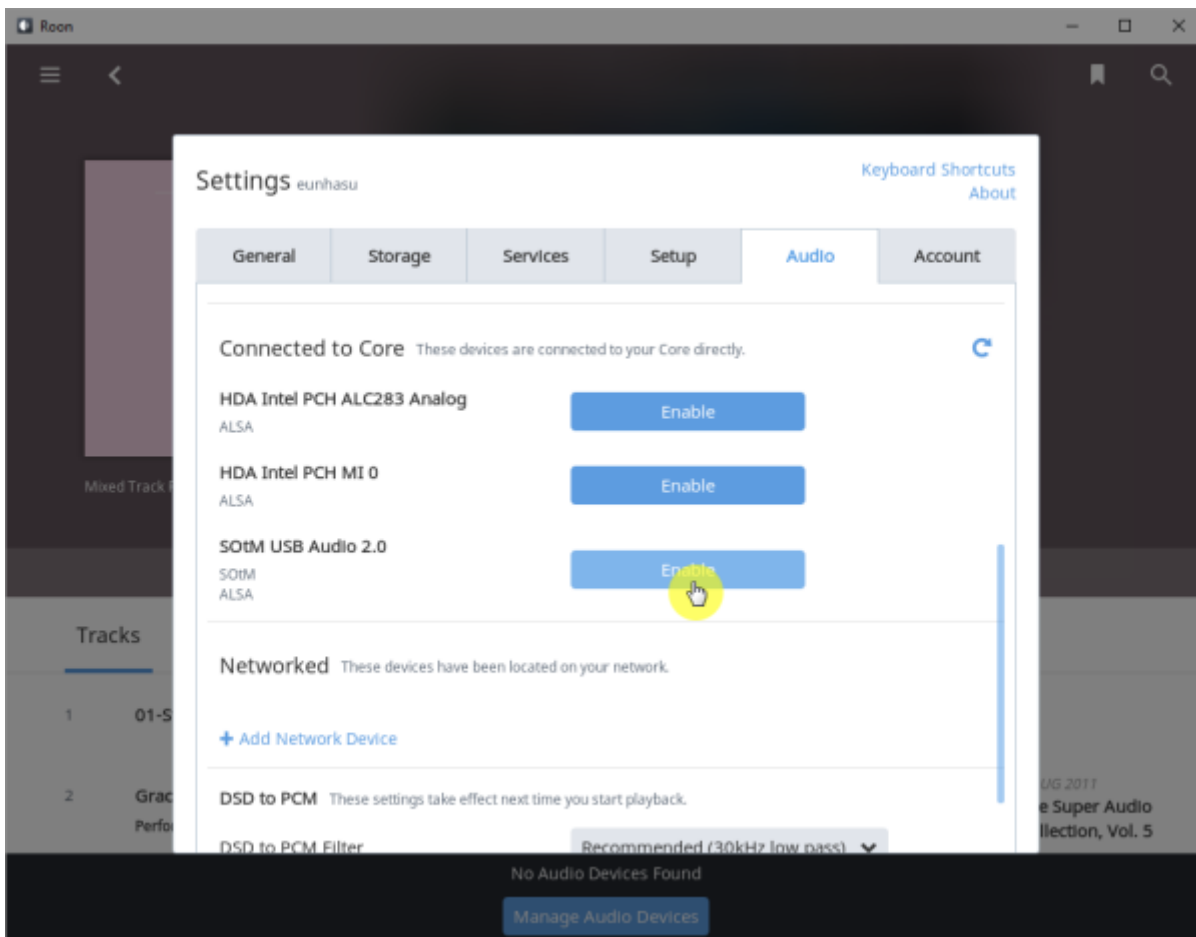

# Roon Ready

Roon Ready  
Ready

'Active'  
SMS-200

Roon Desktop

Setting > Audio

Roon

Audio Zone

## Roon Server

Roon Server   Roon Core   Roon Output

Roon Remote

[Roonlabs](#)

## Roon Server

[Roon Server](#)

[Roon Server](#) 가 (Active)

Roon Desktop   Core   SMS-1000SQ   Core

Core