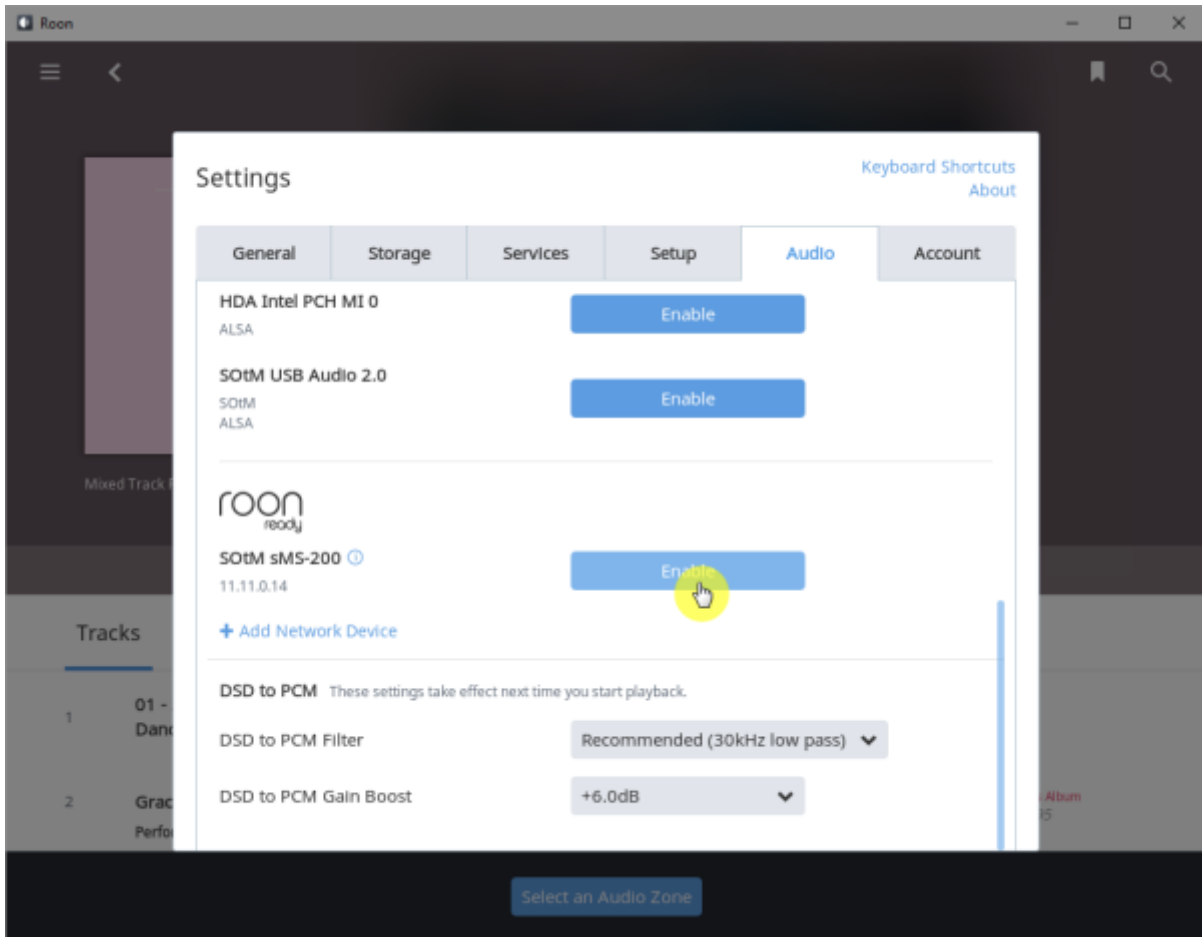

# Roon Ready

Roon Ready  
Ready

'Active'  
SMS-200

Roon Desktop

Setting > Audio

Roon

Audio Zone

## Roon Server

Roon Server   Roon Core   Roon Output

Roon Remote

[Roonlabs](#)