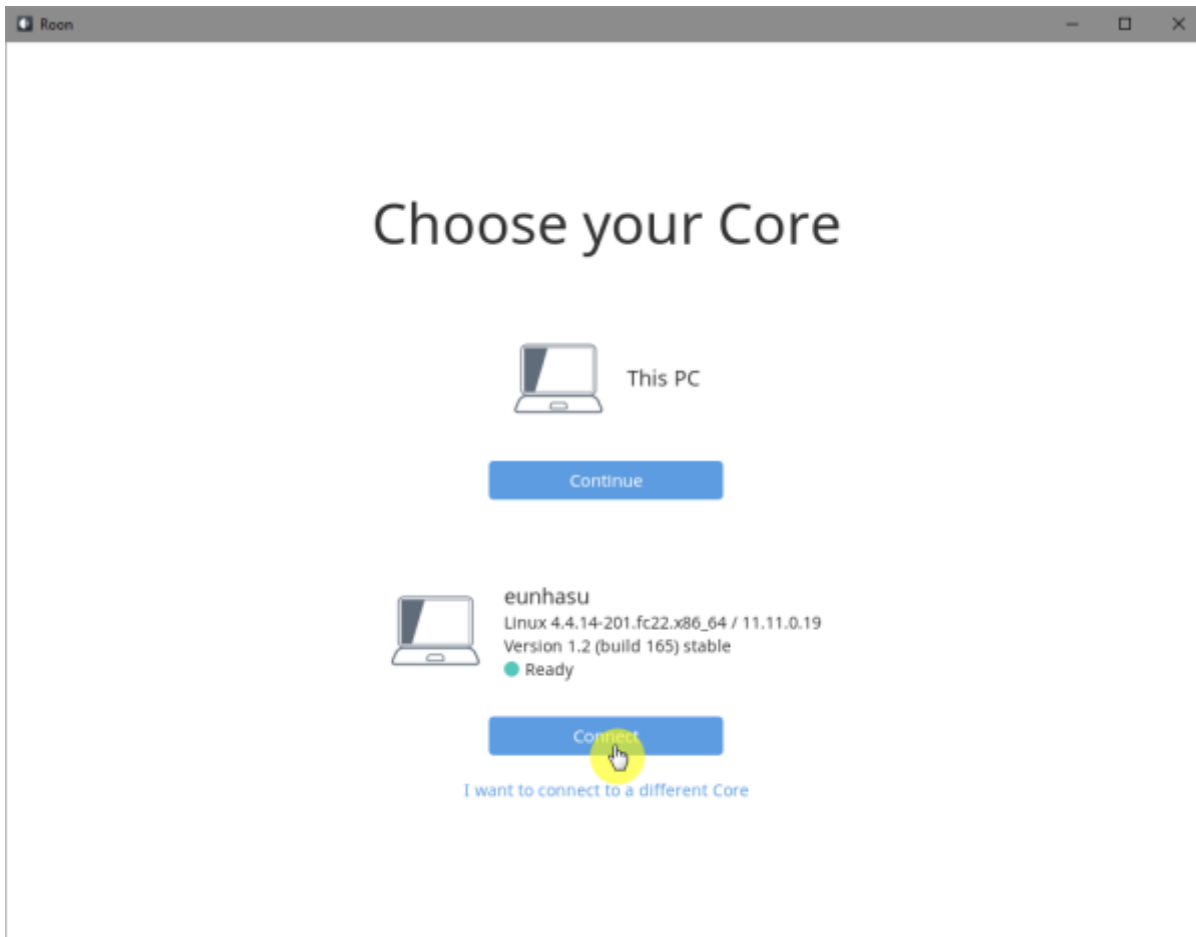

# Roon Ready

Roon Ready  
Ready

'Active'  
SMS-200

Roon Desktop

Setting > Audio

Roon

Audio Zone

## Roon Server

Roon Server   Roon Core   Roon Output

Roon Remote

[Roonlabs](#)

## Roon Server

[Roon Server](#)

[Roon Server](#) 가 (Active)

Roon Desktop   Core   SMS-1000SQ   Core

Core