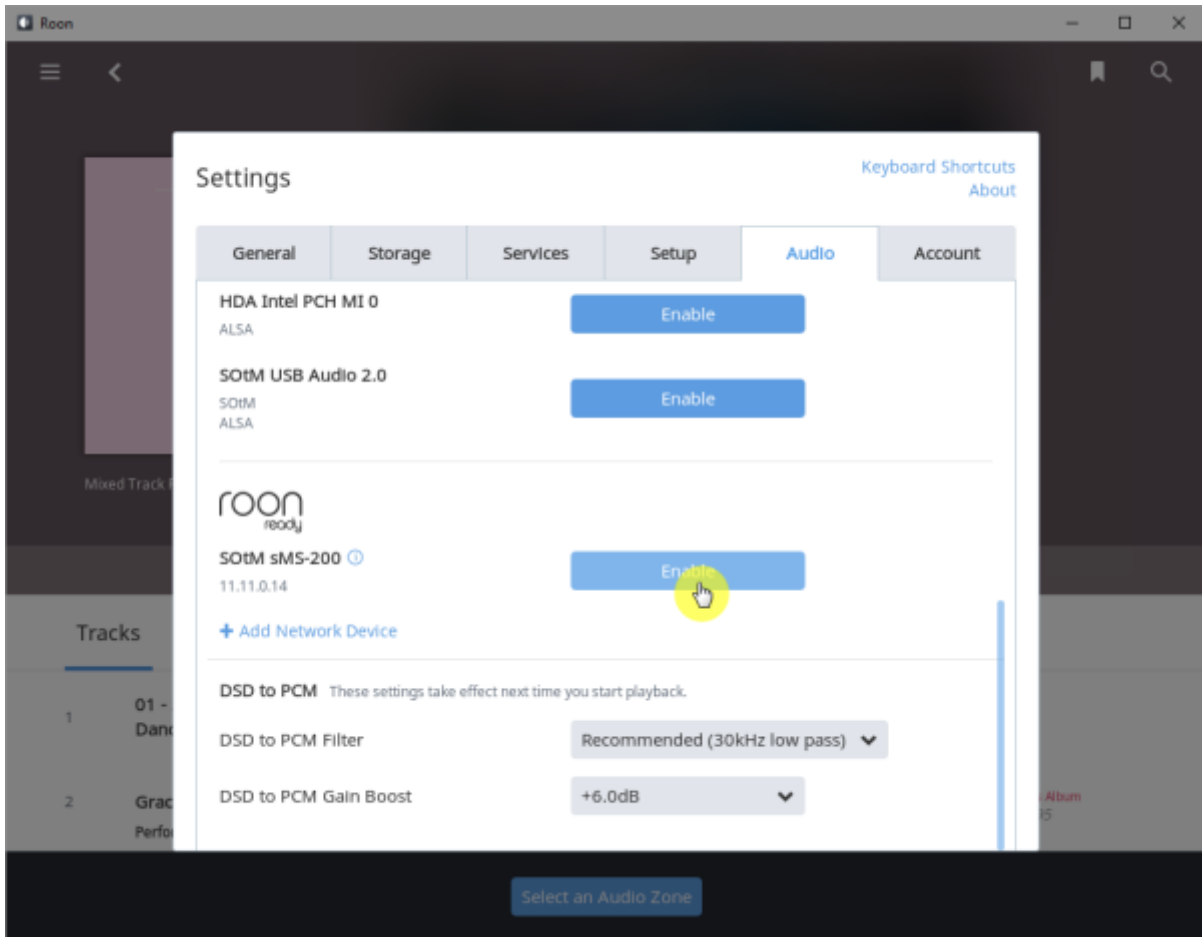

- Resync delay: 0.1 ~ 0.5 0.01

Roon Ready

Roon Ready
Ready

'Active'
SMS-200

Roon Desktop

Setting > Audio

Roon