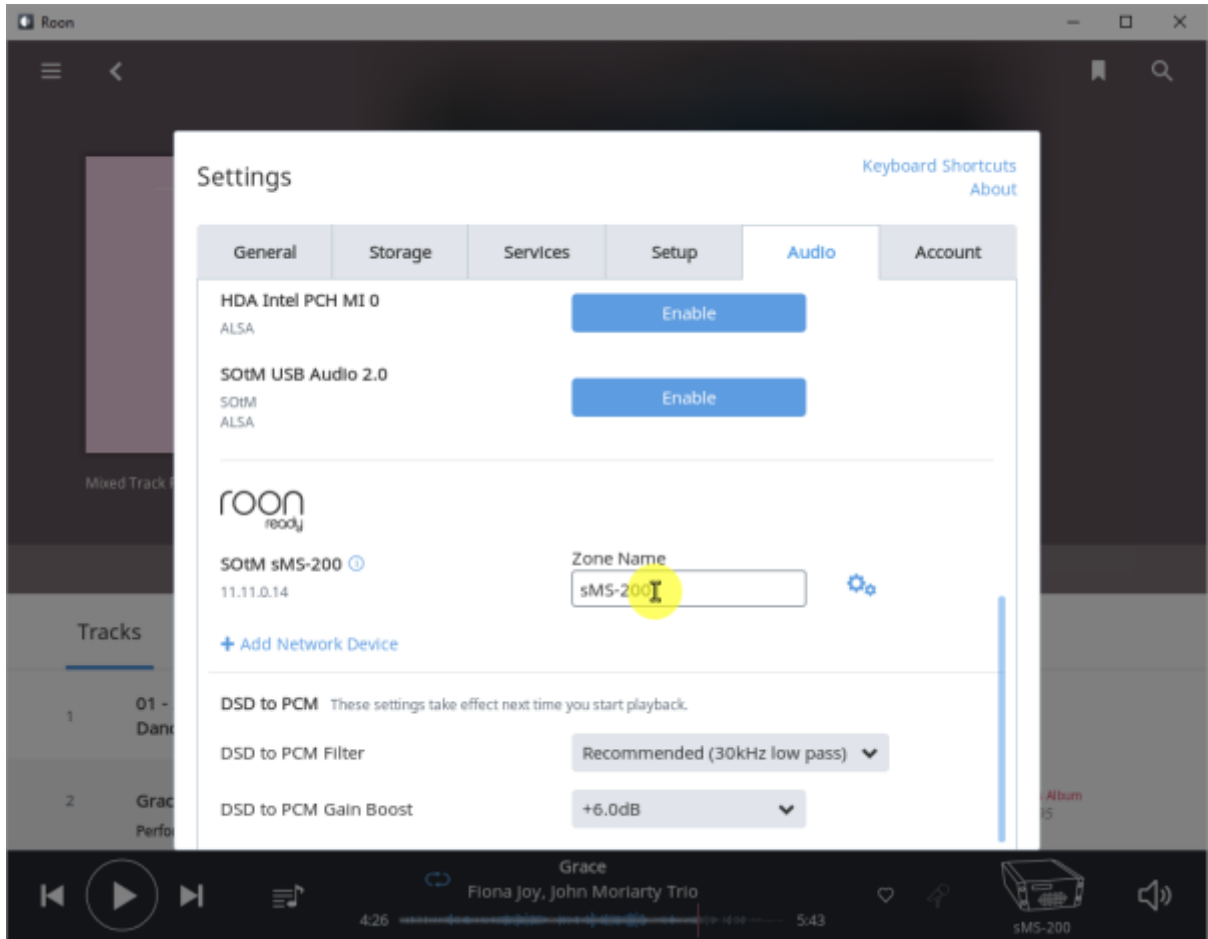

## Roon Ready config

- **Audio device config:** USB DAC
- **Volume mode:** Fixed, Software, Device Controls
- **DSD mode:** DSD NONE, NATIVE, DOP, DCS, NATIVE/DOP, NATIVE/DCS
- **DSD rate:** DSD x64, x128, x256
- **Buffer duration:** 가

## Roon Ready

Roon Ready 'Active' . Roon Desktop Setting > Audio Roon  
SMS-200 . Roon Remote . Roon Server  
Roon Ready 'Active' . Roon Remote Setting > Audio Roon  
SMS-200

sMS-200 Audio zone