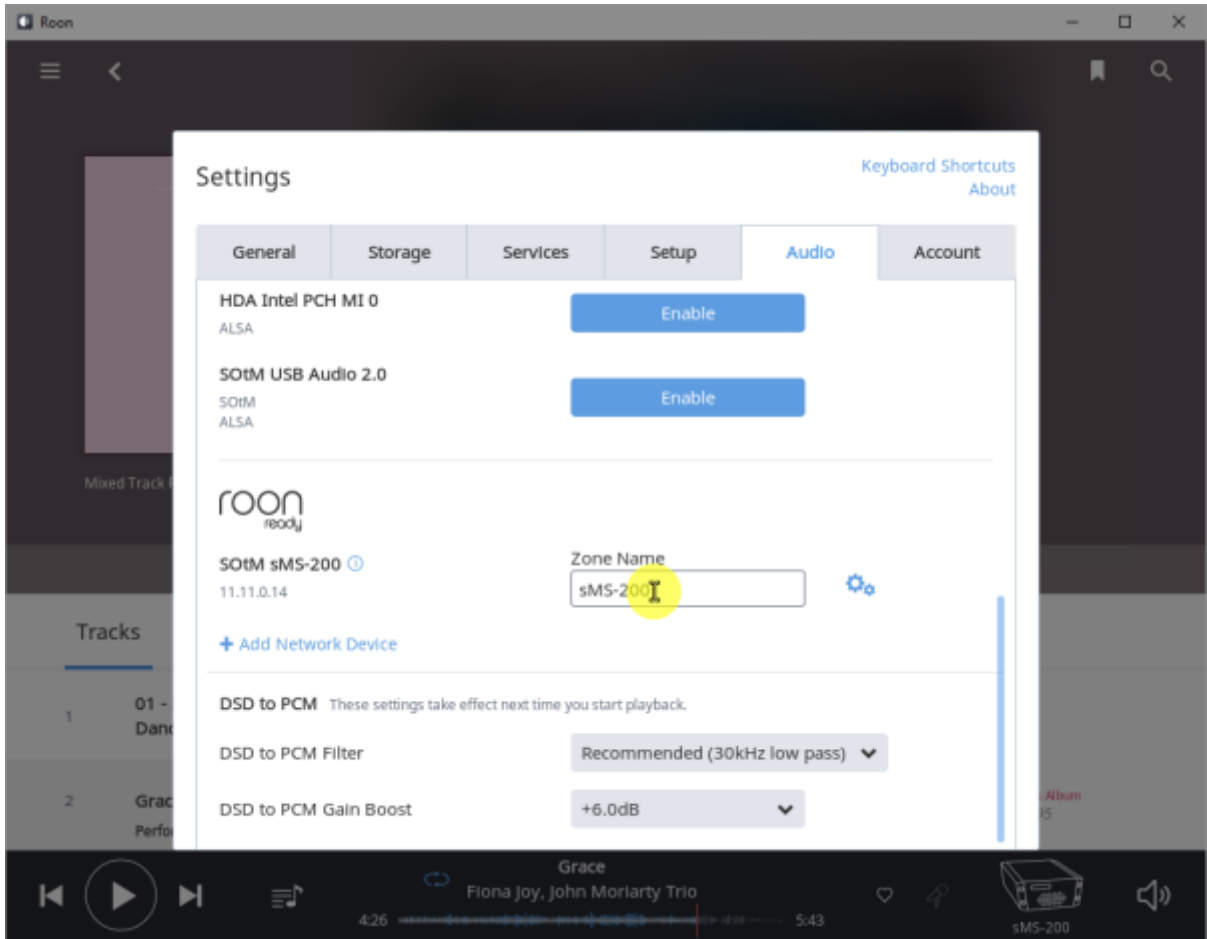

RoonBridge

. hqplayer_ana

Roon Ready config

- **Audio device config:** USB DAC
- **Volume mode:** Fixed, Software, Device Controls
- **DSD mode:** DSD NONE, NATIVE, DOP, DCS, NATIVE/DOP, NATIVE/DCS
- **DSD rate:** DSD x64, x128, x256
- **Buffer duration:** 가

- **Resync delay:** 0.1 ~ 0.5 0.01

Roon Ready

Roon Ready 'Active' . Roon Desktop Setting > Audio Roon
SMS-200 . Roon Remote . Roon Server
Roon Ready 'Active' . Setting > Audio Roon
SMS-200 .

sMS-200 Audio zone