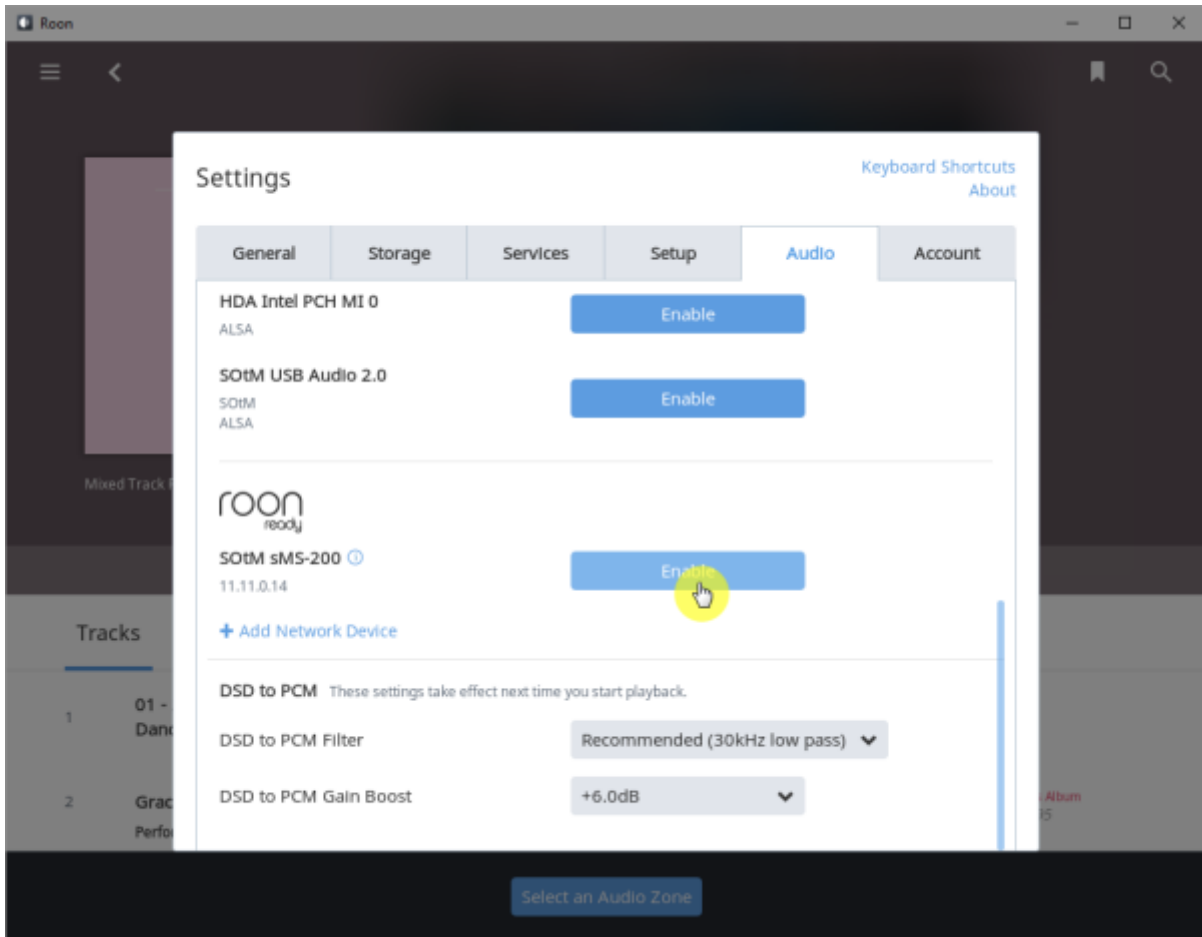

Roon

Roon

가

. Control, Output, Core

Roon

Roon Ready

Roon Ready Roon Server, Roon Remote

. Roon Ready

RoonBridge

. hqplayer_ana

Roon Ready config

- **Audio device config:** USB DAC
- **Volume mode:** Fixed, Software, Device Controls
- **DSD mode:** DSD NONE, NATIVE, DOP, DCS, NATIVE/DOP, NATIVE/DCS
- **DSD rate:** DSD x64, x128, x256
- **Buffer duration:** 가

- **Resync delay:** 0.1 ~ 0.5 0.01

Roon Ready

Roon Ready 'Active' . Roon Desktop Setting > Audio Roon
SMS-200 . Roon Remote . Roon Server
Roon Ready 'Active' . Setting > Audio Roon
SMS-200 .

sMS-200 Audio zone