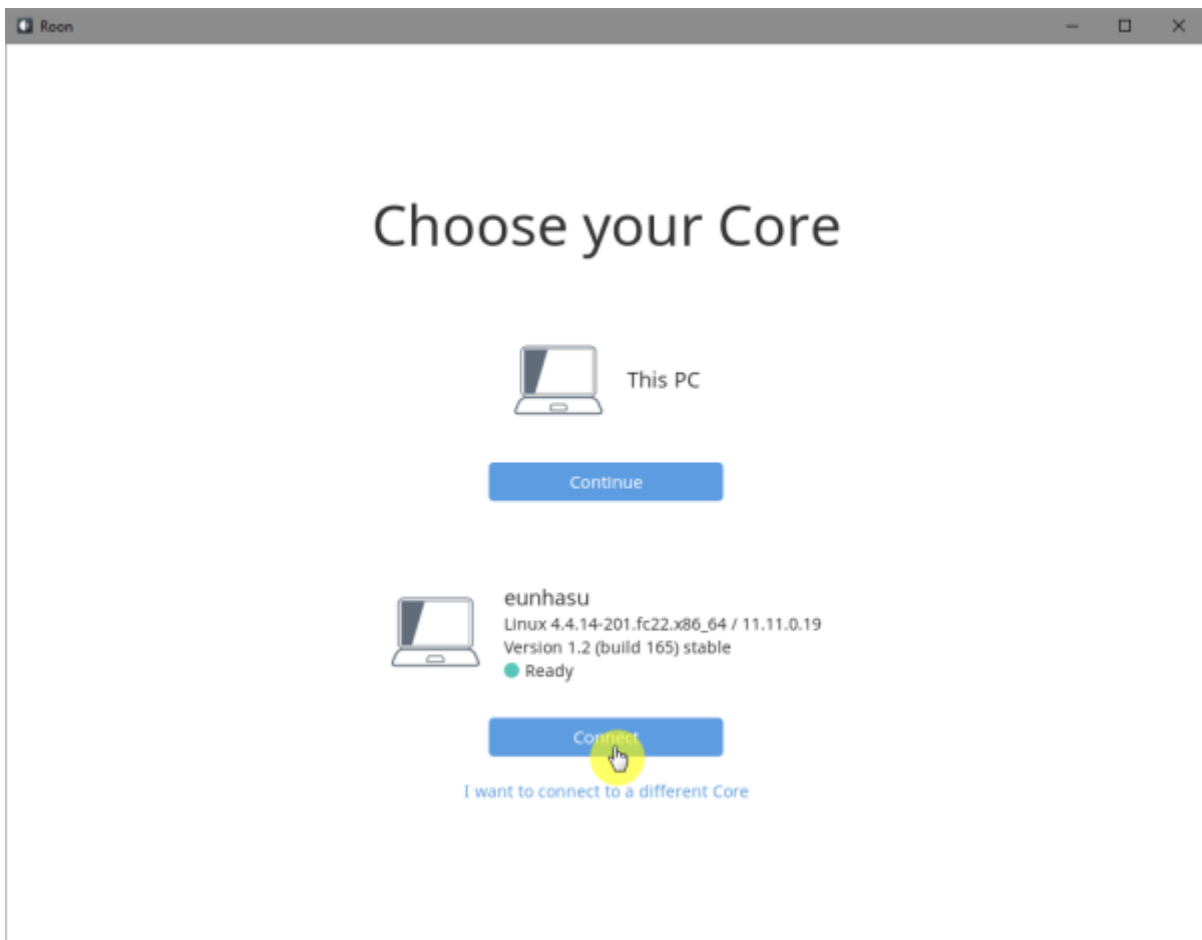

Roon Server

Roon Server Roon Core Roon Output

Roon Remote

[Roonlabs](#)

Roon Server

Roon Server

Roon Server 가 (Active) Roon Desktop Core SMS-1000SQ Core

Core