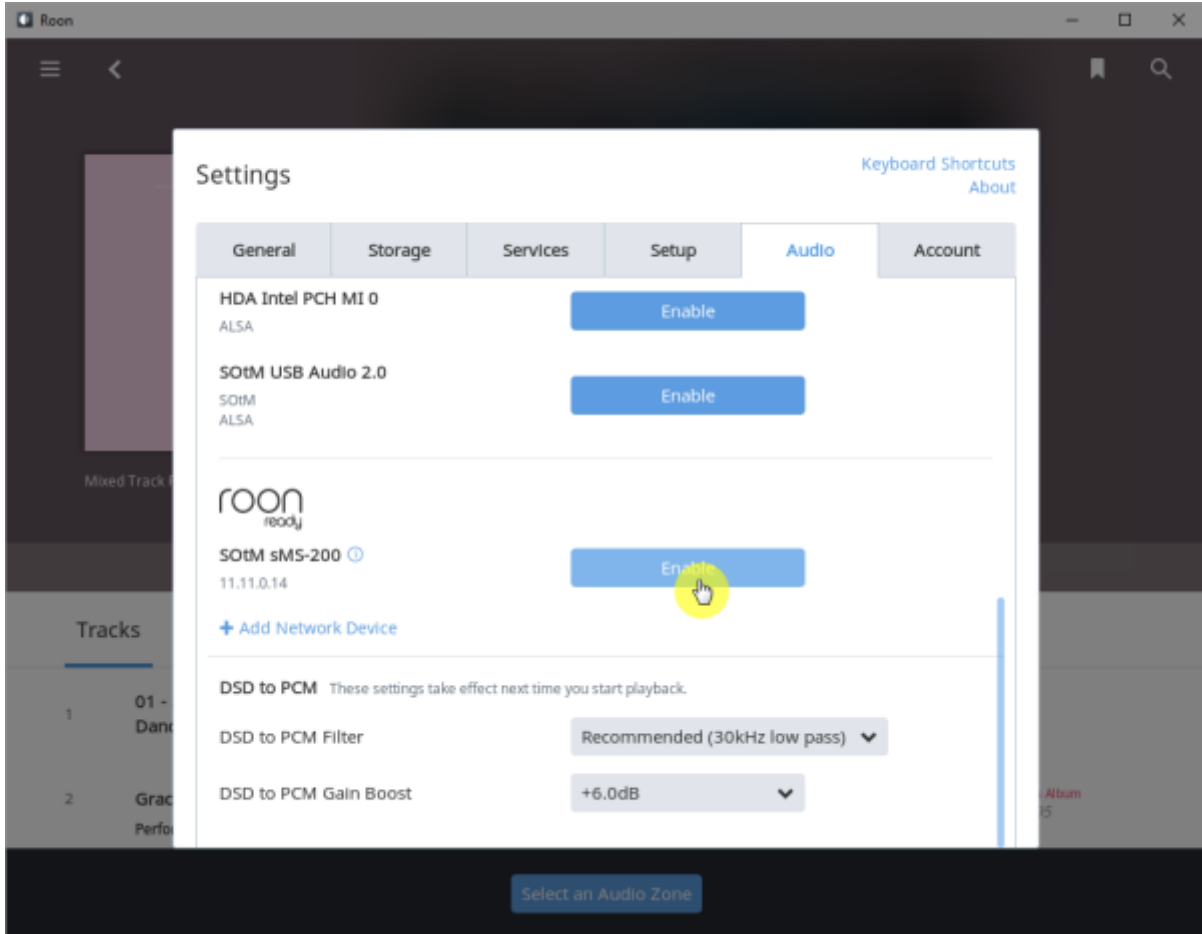

## Roon Ready

Roon Ready Roon Server, Roon Remote

. Roon Ready

RoonBridge

. hqplayer\_naa

## Roon Ready config

- **Audio device config:** USB DAC
- **Volume mode:** Fixed, Software, Device Controls
- **DSD mode:** DSD NONE, NATIVE, DOP, DCS, NATIVE/DOP, NATIVE/DCS
- **DSD rate:** DSD x64, x128, x256
- **Buffer duration:** 가

## Roon Ready

Roon Ready 'Active' . Roon Desktop Setting > Audio Roon  
SMS-200 . Roon Remote . Roon Server  
Roon Ready 'Active' . Roon Remote Setting > Audio Roon  
SMS-200

sMS-200 Audio zone