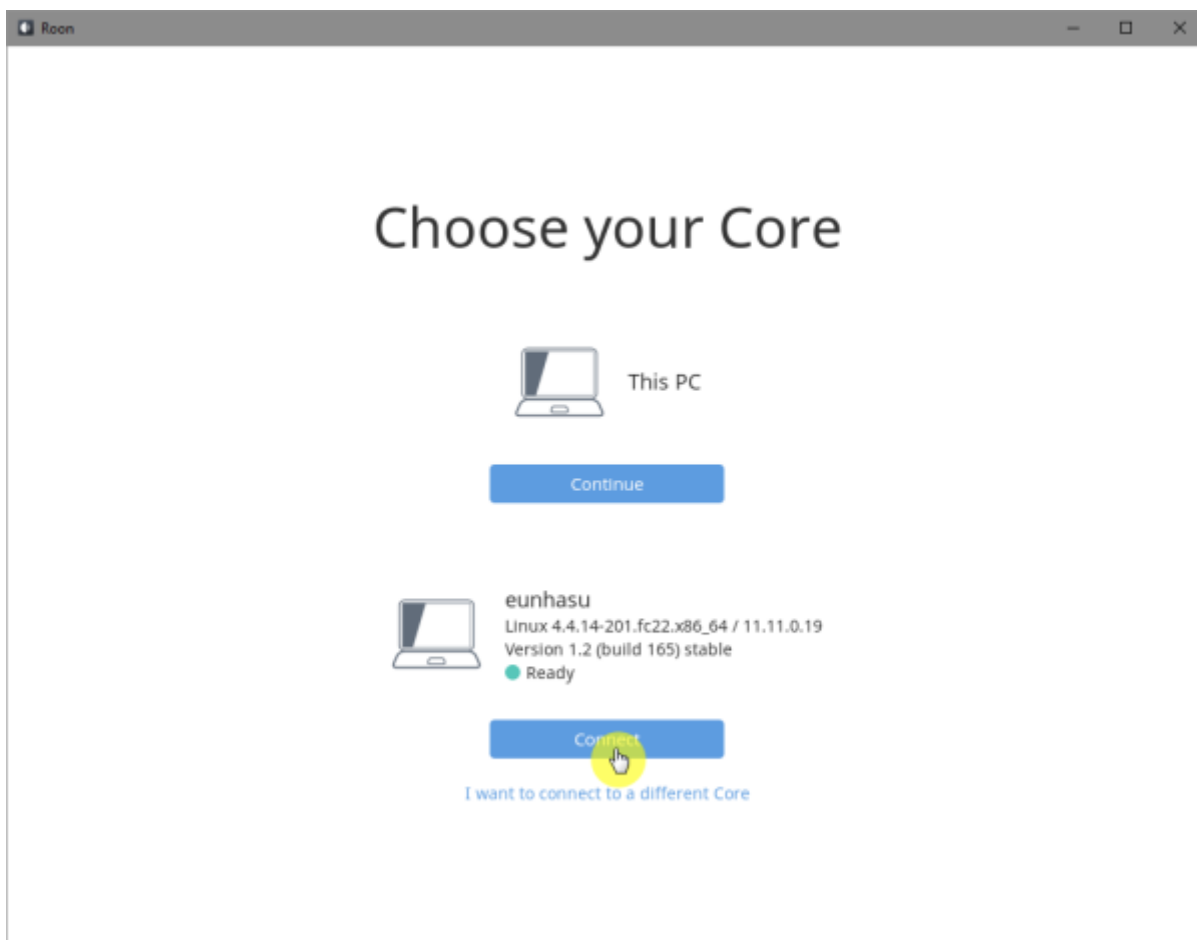

Roon Server 가 (Active) Roon Desktop Core SMS-1000SQ Core