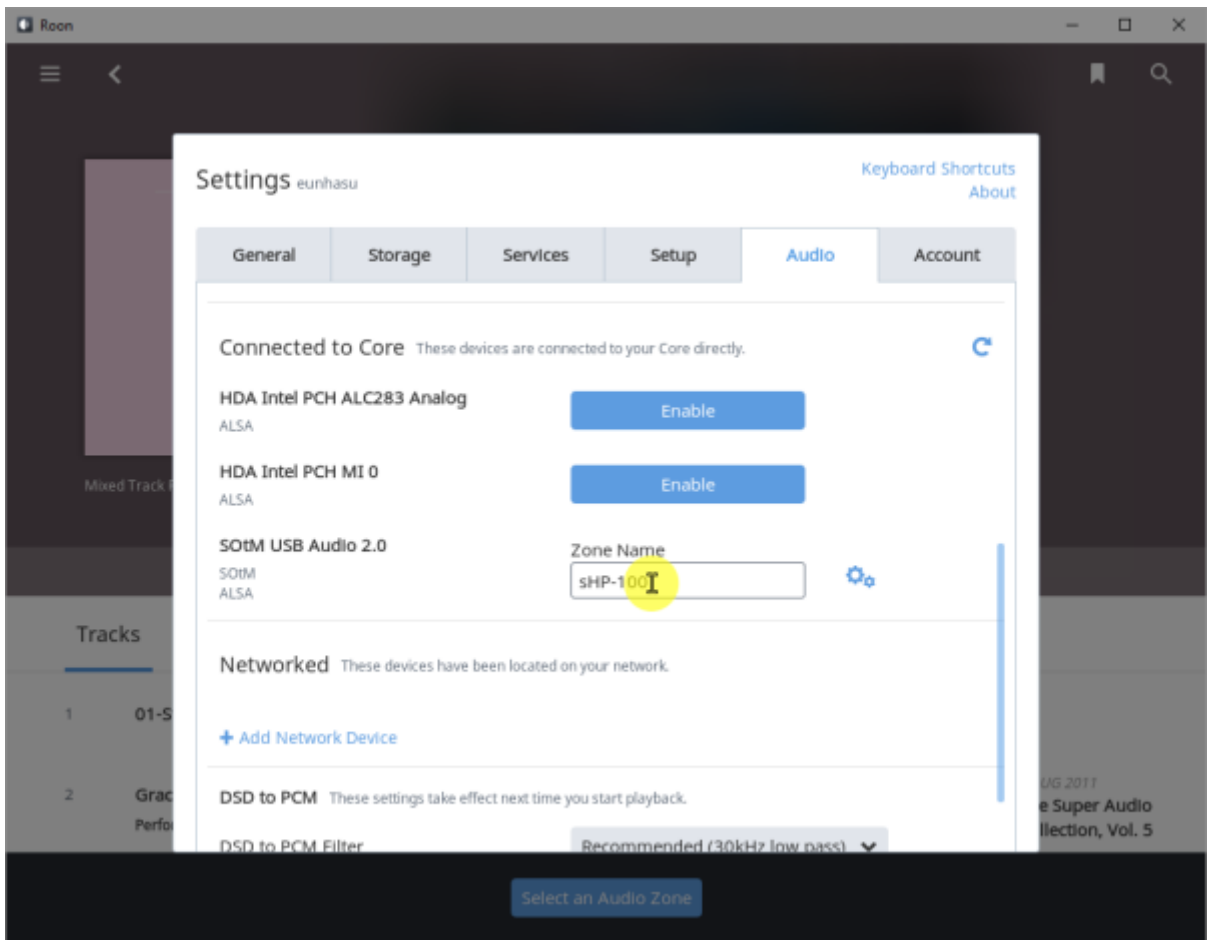

sMS-200

sMS-200 Audio zone

Roon Server

Roon Server Roon Core Roon Output

Roon Remote

[Roonlabs](#)

Roon Server

Roon Server

'Active'

Roon Server 가 'Active'

Roon Desktop

Core

sMS-1000SQ

Core

Core

Audio Zone