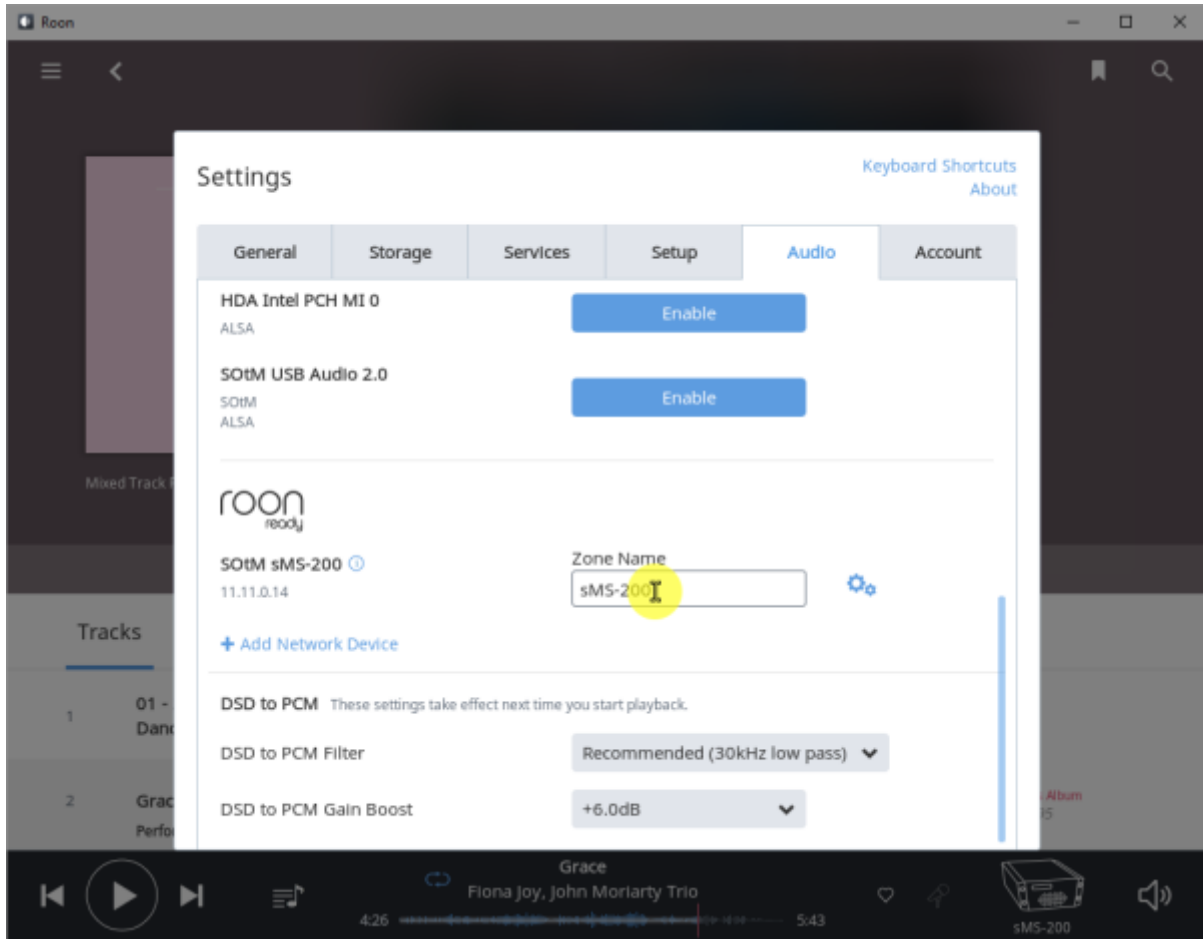

.

Roon Server

. Roon Ready

'Active'

. Roon Remote

Setting > Audio

Roon

Ready

sMS-200

sMS-200 Audio zone

Roon Server

Roon Server Roon Core Roon Output

Roon Remote

[Roonlabs](#)

Roon Server

Roon Server