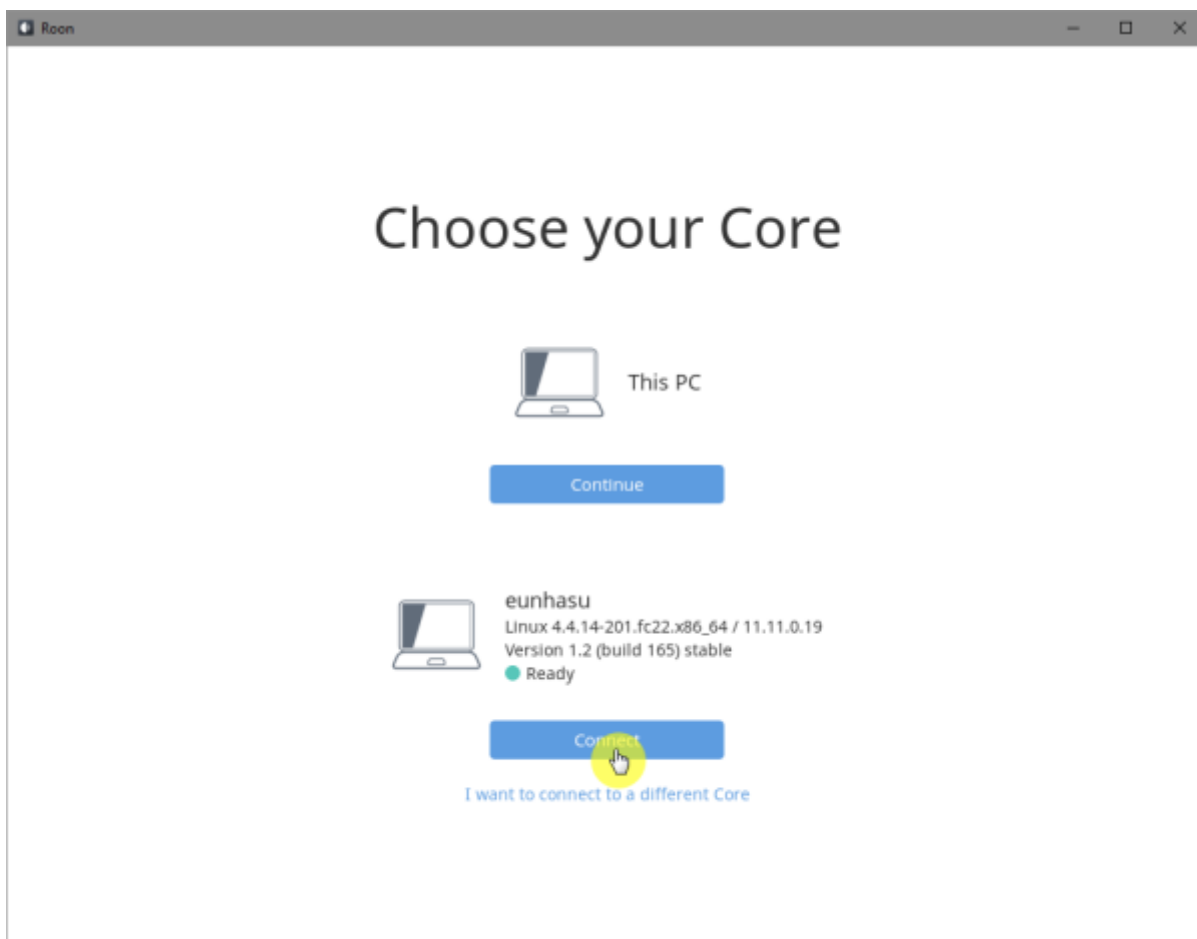

sMS-200

sMS-200 Audio zone

Roon Server

Roon Server Roon Core Roon Output

Roon Remote

[Roonlabs](#)

Roon Server

Roon Server

'Active'

Roon Server 가 'Active'

Roon Desktop

Core

sMS-1000SQ

Core

Core

Audio Zone