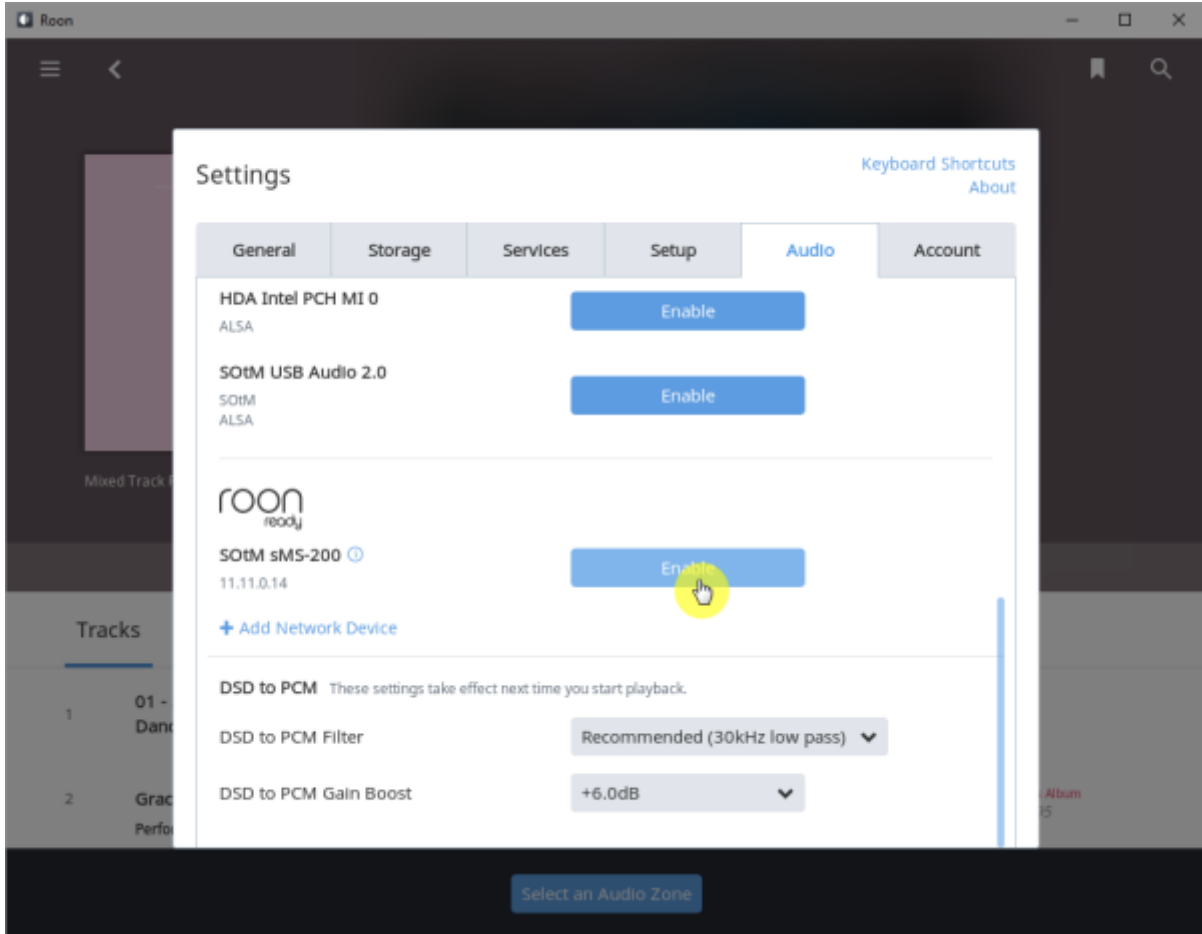

.

Roon Server

. Roon Ready

'Active'

. Roon Remote

Setting > Audio

Roon

Ready

sMS-200

sMS-200 Audio zone

Roon Server

Roon Server Roon Core Roon Output

Roon Remote

[Roonlabs](#)

Roon Server

Roon Server