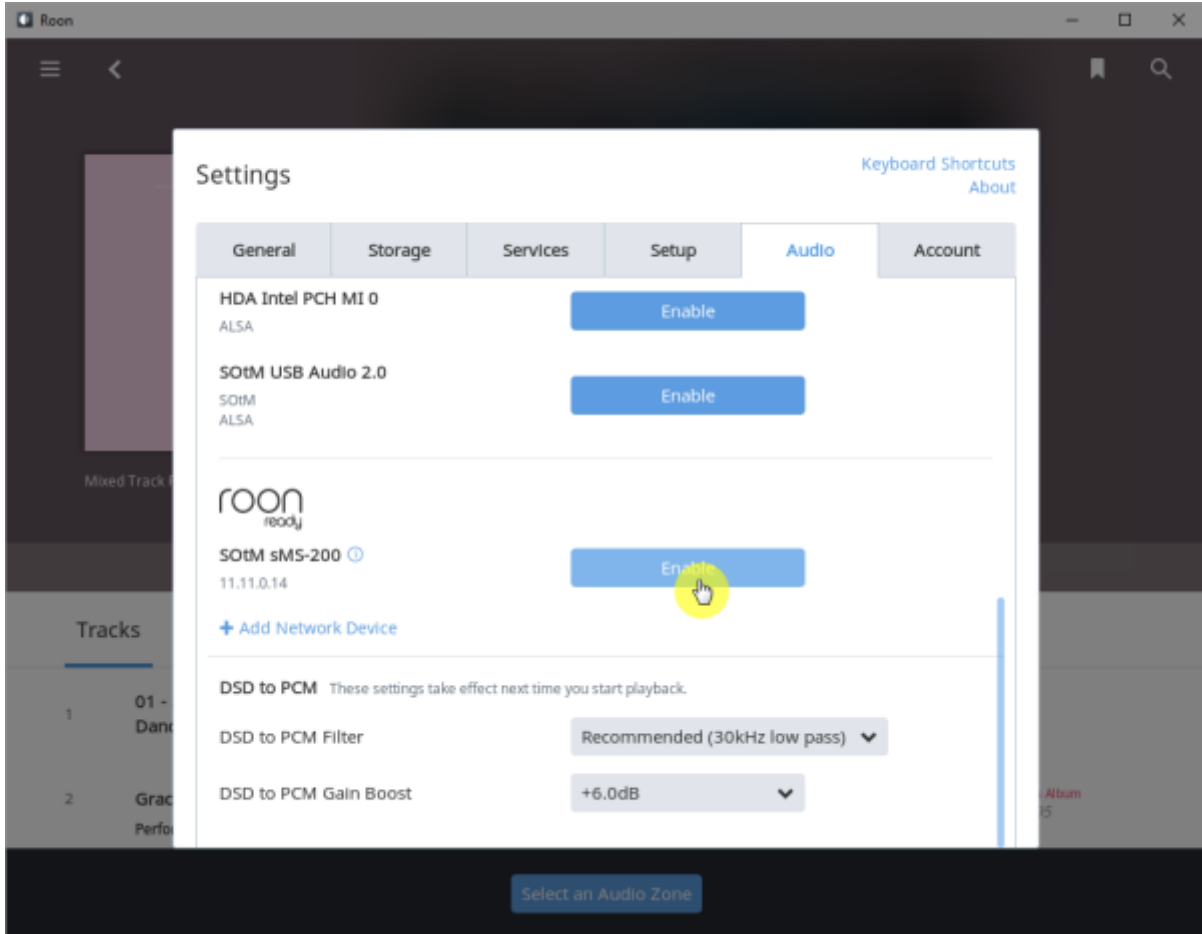

Roon

Roon

가

. Control, Output, Core

Roon

Roon Ready

Roon Ready Roon Server, Roon Remote

. Roon Ready

RoonBridge

. hqplayer_naa

Roon Ready config

- **Audio device config:** USB DAC
- **Volume mode:** Fixed, Software, Device Controls
- **DSD mode:** DSD NONE, NATIVE, DOP, DCS, NATIVE/DOP, NATIVE/DCS
- **DSD rate:** DSD x64, x128, x256
- **Buffer duration:** 가

- Resync delay: 0.1 ~ 0.5 0.01

Roon Ready

Roon Ready 'Active' . Roon Desktop Setting > Audio Roon
SMS-200 . Roon Remote . Roon Server
Roon Ready 'Active' . Setting > Audio Roon
SMS-200 .

sMS-200 Audio zone