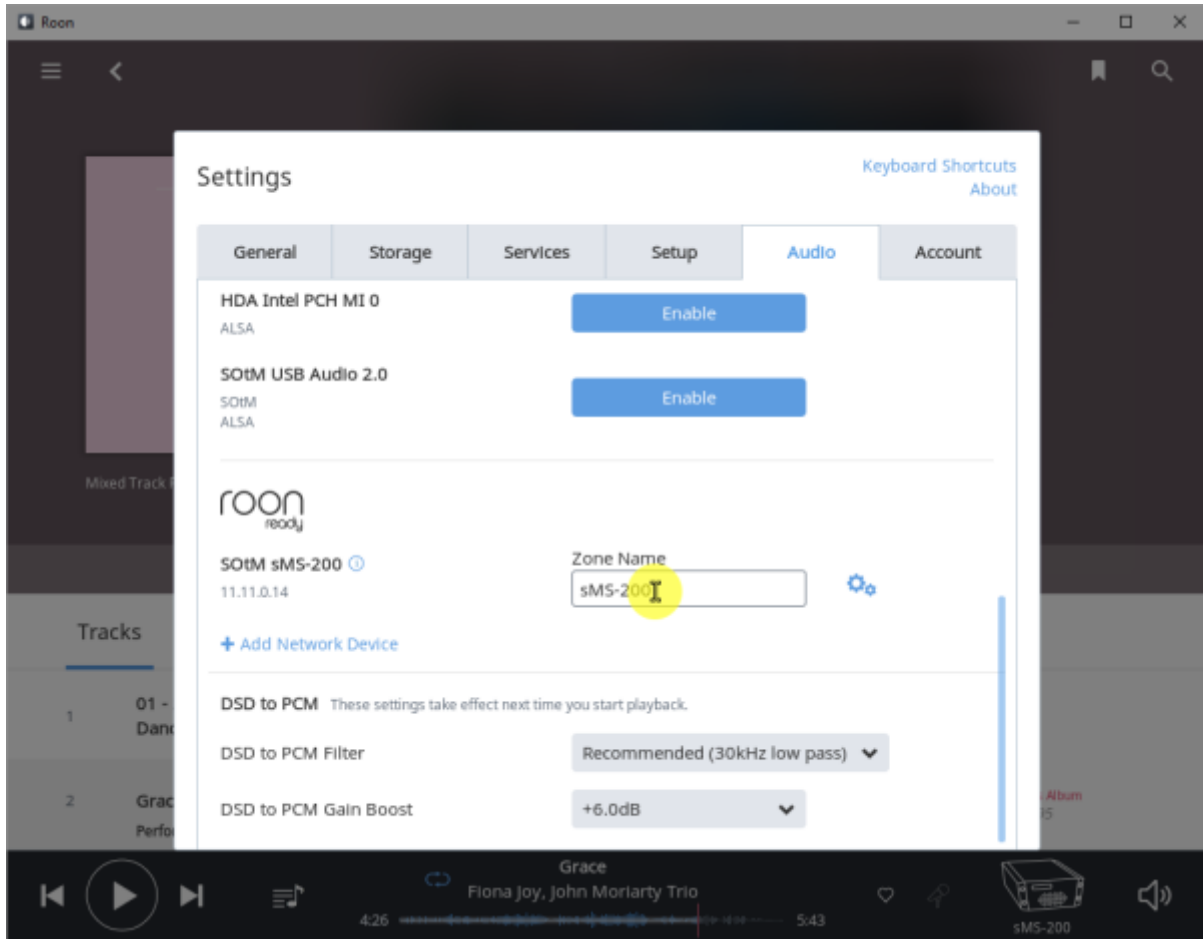

Roon Ready config

- **Audio device config:** USB DAC
- **Volume mode:** Fixed, Software, Device Controls
- **DSD mode:** DSD NONE, NATIVE, DOP, DCS, NATIVE/DOP, NATIVE/DCS
- **DSD rate:** DSD x64, x128, x256
- **Buffer duration:** 가

- **Resync delay:** 0.1 ~ 0.5 0.01

Roon Ready

Remote Roon Server Setting > Audio Roon Ready 'Active' Roon SMS-200

sMS-200 Audio zone

Roon Server

Roon Server Roon Core Roon Output

Roon Remote

[Roonlabs](#)