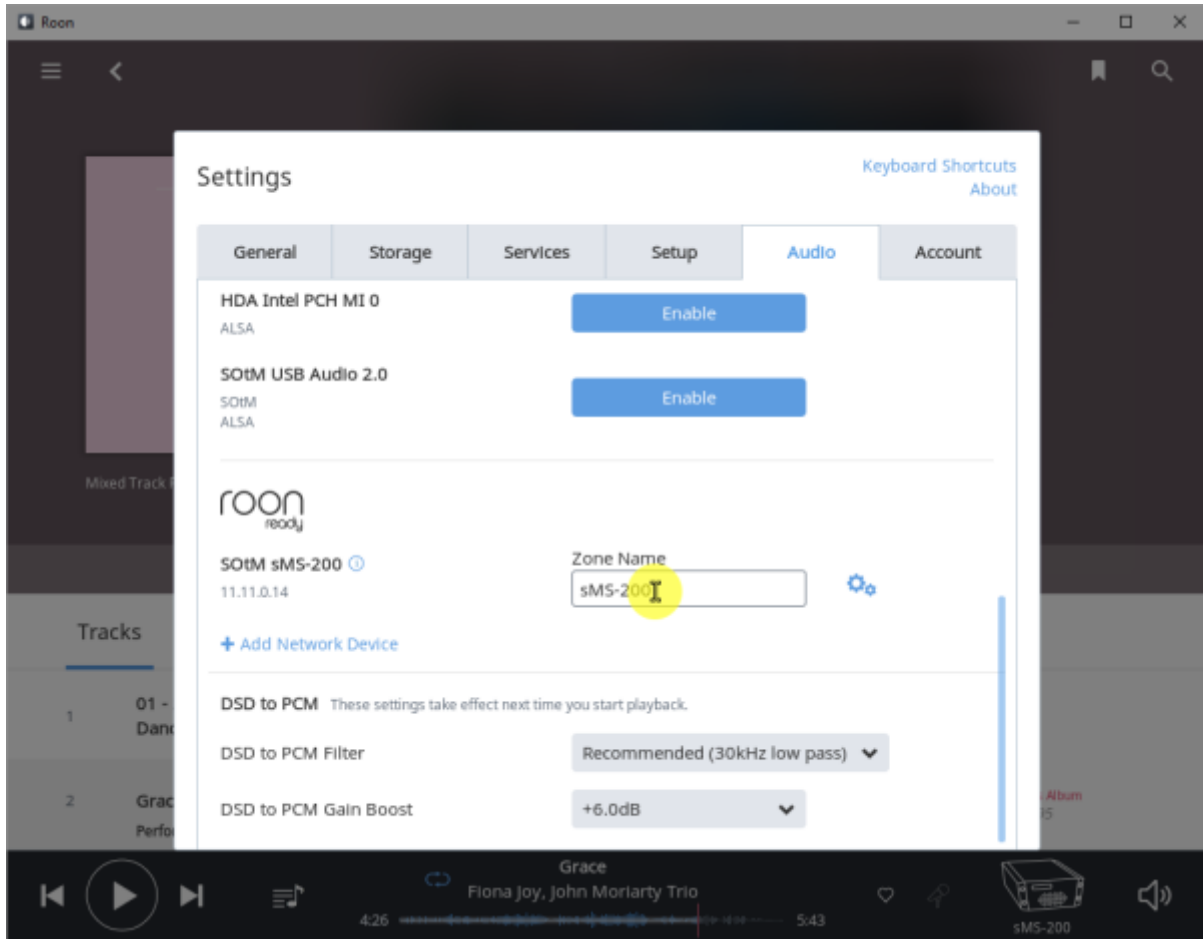

## Roon Ready config

- **Audio device config:** USB DAC
- **Volume mode:** Fixed, Software, Device Controls
- **DSD mode:** DSD NONE, NATIVE, DOP, DCS, NATIVE/DOP, NATIVE/DCS
- **DSD rate:** DSD x64, x128, x256
- **Buffer duration:** 가

# Roon Ready

Remote      Roon Server      Roon Ready      'Active'      Roon  
Setting > Audio      Roon Ready      SMS-200

sMS-200 Audio zone