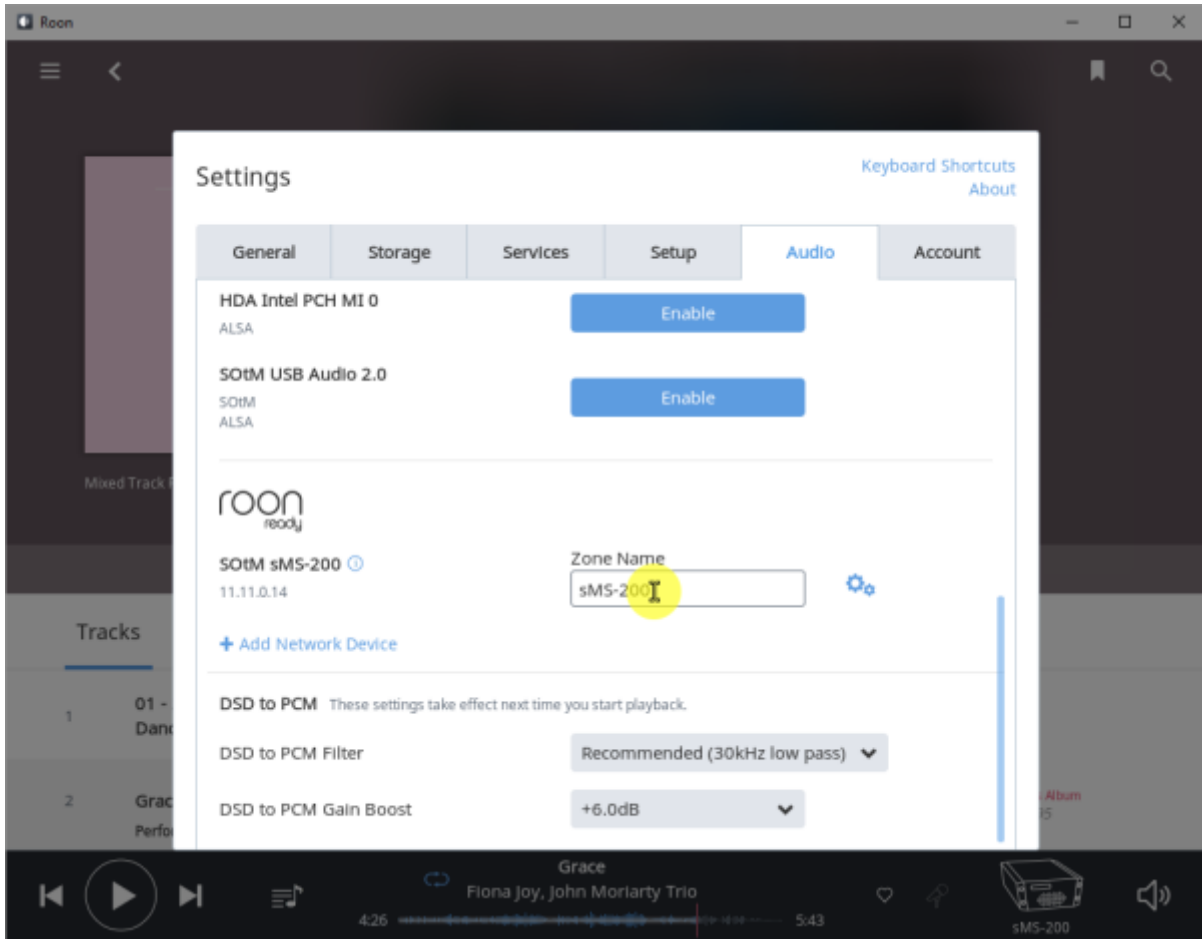

Roon Ready config

- **Audio device config:** USB DAC
- **Volume mode:** Fixed, Software, Device Controls
- **DSD mode:** DSD NONE, NATIVE, DOP, DCS, NATIVE/DOP, NATIVE/DCS
- **DSD rate:** DSD x64, x128, x256
- **Buffer duration:** 가

- **Resync delay:** 0.1 ~ 0.5 0.01

Roon Ready

Remote Roon Server . Roon Ready 'Active' . Roon
Setting > Audio Roon Ready SMS-200

sMS-200 Audio zone

Roon Server

Roon Server Roon Core Roon Output

Roon Remote

[Roonlabs](#)