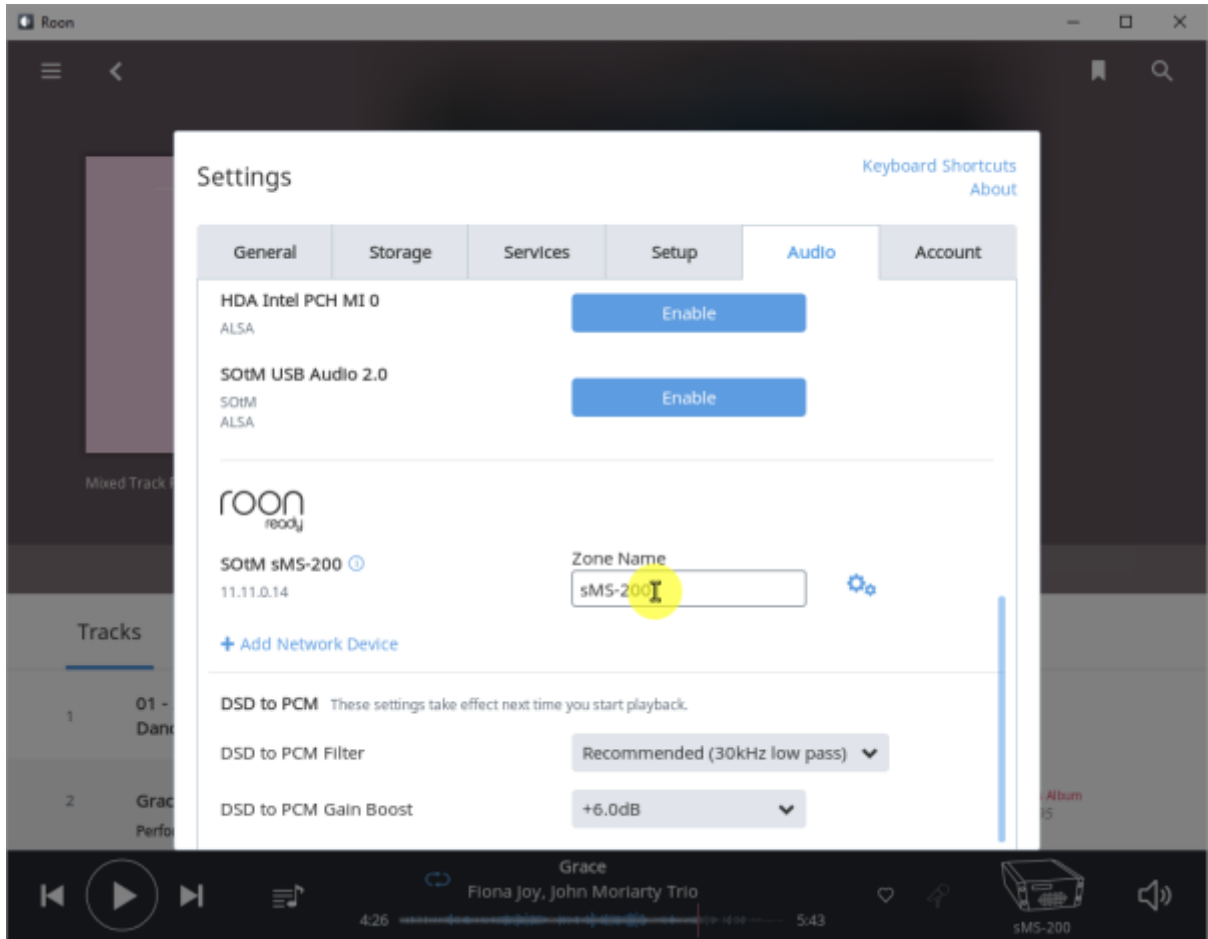

## Roon Ready config

- **Audio device config:** USB DAC
- **Volume mode:** Fixed, Software, Device Controls
- **DSD mode:** DSD NONE, NATIVE, DOP, DCS, NATIVE/DOP, NATIVE/DCS
- **DSD rate:** DSD x64, x128, x256
- **Buffer duration:** 가

# Roon Ready

Remote Roon Server Setting > Audio Roon Ready 'Active' Roon SMS-200

sMS-200 Audio zone