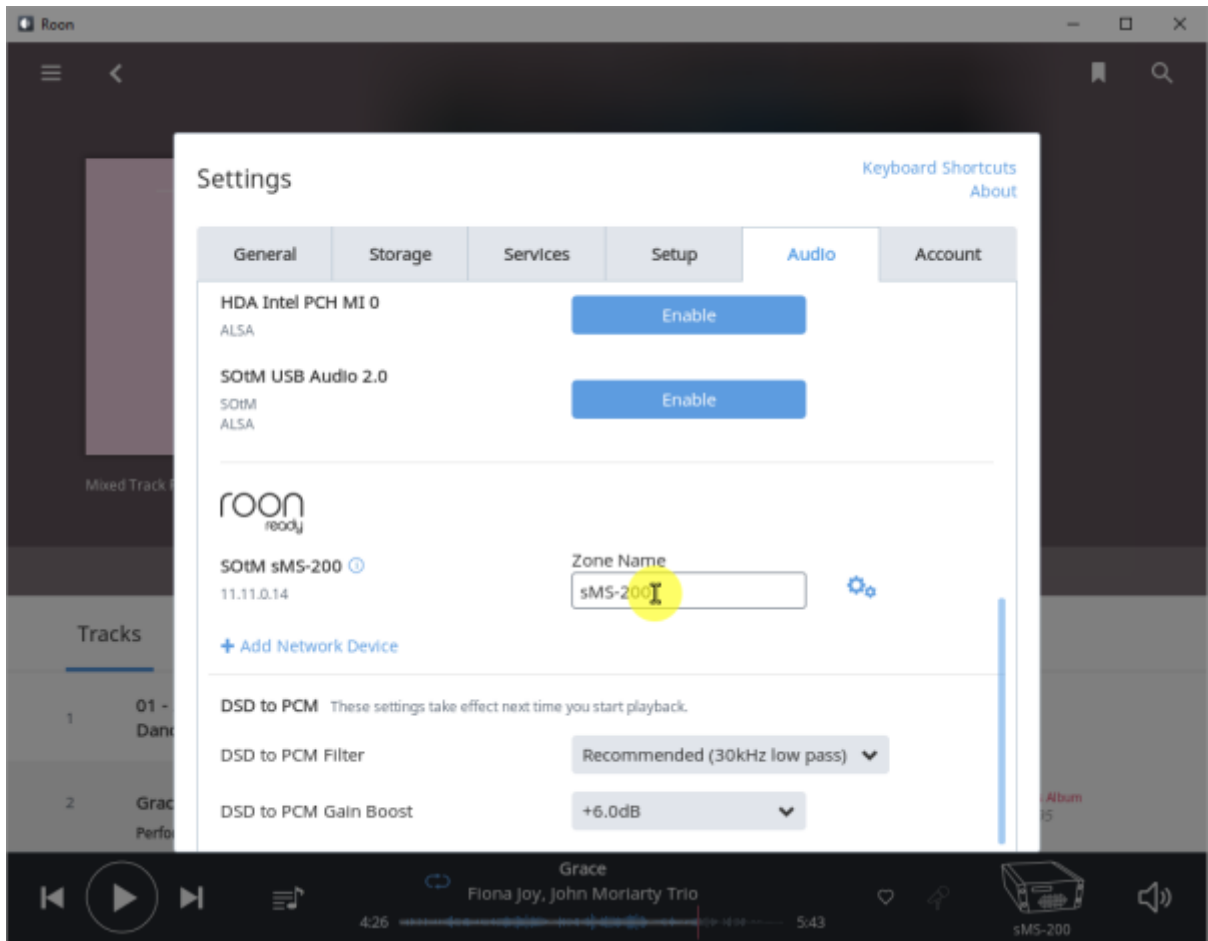

Roon

Roon 가 . Control, Output, Core Roon .

Roon Ready

Roon Ready Roon Server, Roon Remote . Roon Ready
RoonBridge , . hqplayer_naa

Roon Ready config

- **Audio device config:** USB DAC
- **Volume mode:** Fixed, Software, Device Controls
- **DSD mode:** DSD NONE, NATIVE, DOP, DCS, NATIVE/DOP, NATIVE/DCS
- **DSD rate:** DSD x64, x128, x256
- **Buffer duration:** 가

- **Resync delay:** 0.1 ~ 0.5 0.01

Roon Ready

Remote Roon Server Roon Ready 'Active' Roon
Setting > Audio Roon Ready SMS-200

sMS-200 Audio zone

Roon Server

Roon Server Roon Core Roon Output

Roon Remote

[Roonlabs](#)