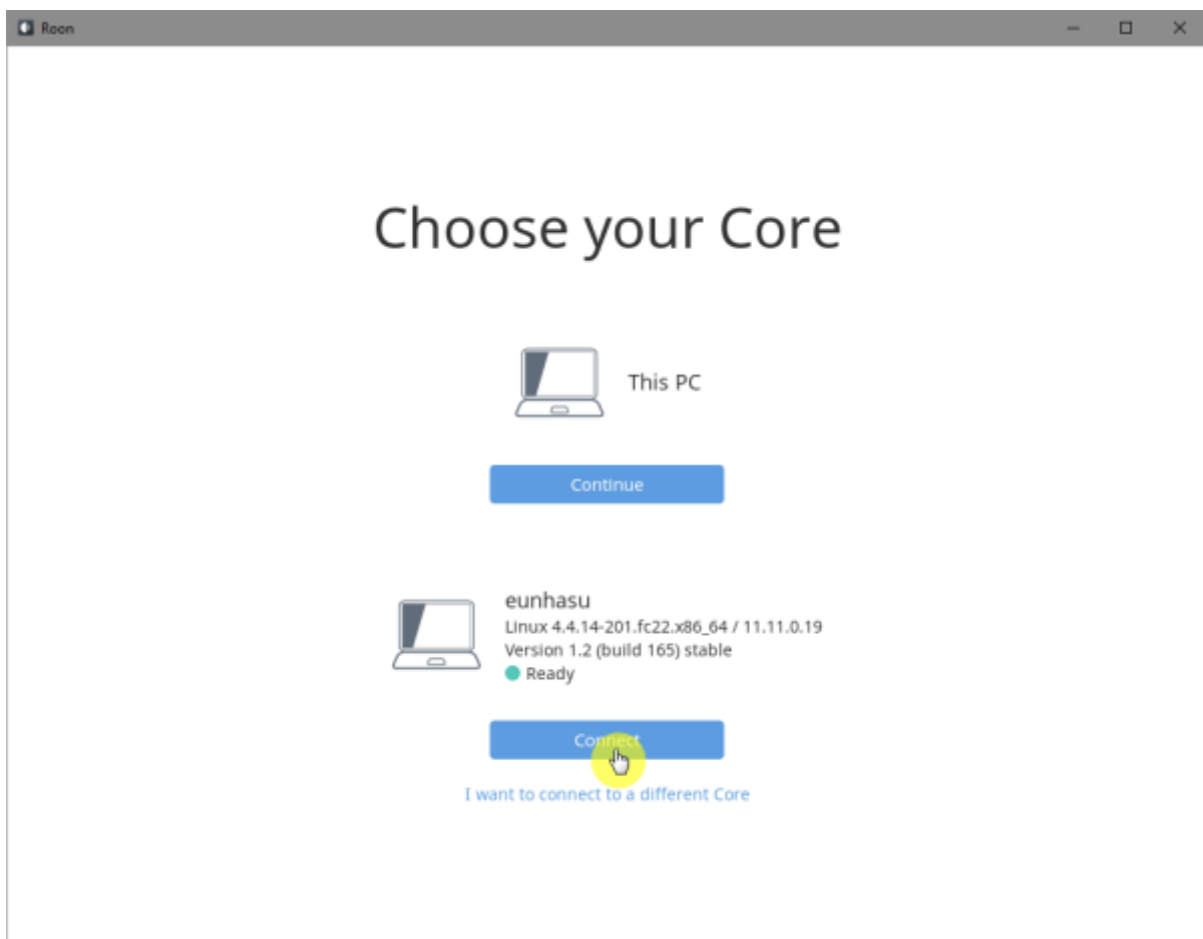

Roon Server 가 'Active'

Roon Desktop

Core

sMS-1000SQ

Core